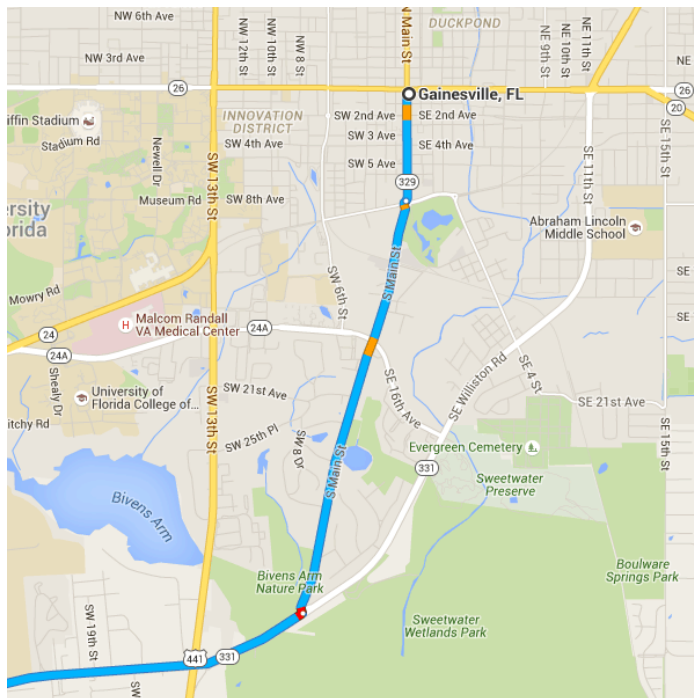

Map data ©2016 Google, INEGI 5 mi

Gainesville, FL

Follow S Main St to SW Williston Rd

5 min (2.4 mi)

- ↑ 1. Head south on S Main St toward SW 1 Ave/SW 1st Ave

0.5 mi

- 📍 2. At the traffic circle, take the 3rd exit and stay on S Main St

1.9 mi

Follow SW Williston Rd, FL-121 S and US-41 S to State Hwy 464 in Levy County

- 36 min (29.3 mi)
- 3. Turn right onto SW Williston Rd
- 11.6 mi
- 4. Continue onto FL-121 S
- 7.1 mi
- 5. Slight left onto N Main St
- 0.4 mi
- 6. Turn right onto W Noble Ave
- 0.5 mi
- 7. Turn left onto US-41 S/NW 7th St
- 9.5 mi
- [Continue to follow US-41 S](#)

Continue on State Hwy 464. Drive to SE 66th St

- 6 min (3.2 mi)
- 8. Turn left onto State Hwy 464
- 1.8 mi
- 9. Turn right onto SE 216th Terrace
- 0.6 mi

↑ 10. SE 216th Terrace turns slightly left and becomes SE 59th Ln

_____ 266 ft

↗ 11. Turn right onto SE 218th Ave

_____ 0.6 mi

↗ 12. Turn right onto SE 66th St

 Destination will be on the left

_____ 0.1 mi

21600-21730 SE 66th St

Morriston, FL 32668