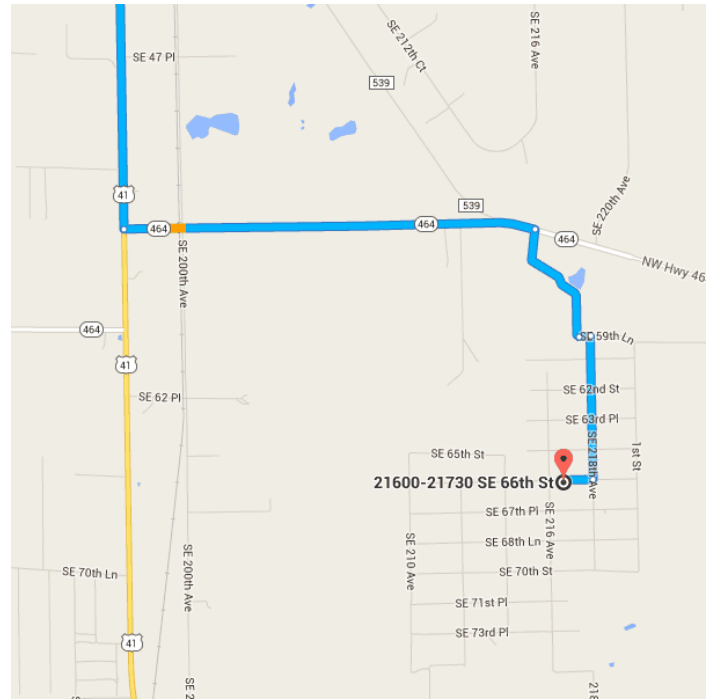

Map data ©2016 Google, INEGI 5 mi

Gainesville, FL

Follow S Main St to SW Williston Rd

5 min (2.4 mi)

- ↑ 1. Head south on S Main St toward SW 1 Ave/SW 1st Ave

0.5 mi

- 📍 2. At the traffic circle, take the 3rd exit and stay on S Main St

1.9 mi

Follow SW Williston Rd, FL-121 S and US-41 S to State Hwy 464 in Levy County

- 36 min (29.3 mi)
- 3. Turn right onto SW Williston Rd
- 11.6 mi
- 4. Continue onto FL-121 S
- 7.1 mi
- 5. Slight left onto N Main St
- 0.4 mi
- 6. Turn right onto W Noble Ave
- 0.5 mi
- 7. Turn left onto US-41 S/NW 7th St
- 9.5 mi
- [Continue to follow US-41 S](#)

Continue on State Hwy 464. Drive to SE 66th St

- 6 min (3.2 mi)
- 8. Turn left onto State Hwy 464
- 1.8 mi
- 9. Turn right onto SE 216th Terrace
- 0.6 mi

↑ 10. SE 216th Terrace turns slightly left and becomes SE 59th Ln

_____ 266 ft

↗ 11. Turn right onto SE 218th Ave

_____ 0.6 mi

↗ 12. Turn right onto SE 66th St

 Destination will be on the left

_____ 0.1 mi

21600-21730 SE 66th St

Morriston, FL 32668