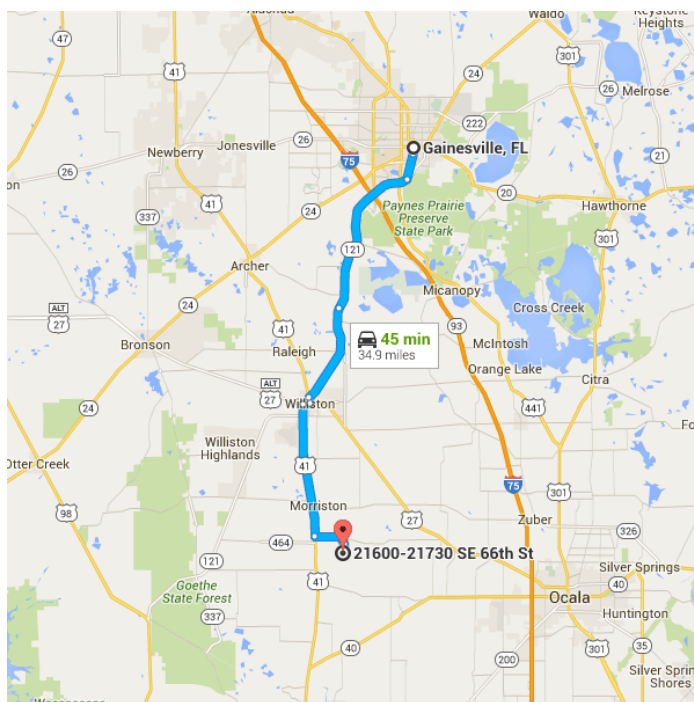

Map data ©2016 Google, INEGI 5 mi

Gainesville, FL

Follow S Main St to SW Williston Rd

5 min (2.4 mi)

- ↑ 1. Head south on S Main St toward SW 1 Ave/SW 1st Ave

0.5 mi

- 📍 2. At the traffic circle, take the 3rd exit and stay on S Main St

1.9 mi

Follow SW Williston Rd, FL-121 S and US-41 S to State Hwy 464 in Levy County

- 36 min (29.3 mi)
- 3. Turn right onto SW Williston Rd
- 11.6 mi
- 4. Continue onto FL-121 S
- 7.1 mi
- 5. Slight left onto N Main St
- 0.4 mi
- 6. Turn right onto W Noble Ave
- 0.5 mi
- 7. Turn left onto US-41 S/NW 7th St
- 9.5 mi
- [Continue to follow US-41 S](#)

Continue on State Hwy 464. Drive to SE 66th St

- 6 min (3.2 mi)
- 8. Turn left onto State Hwy 464
- 1.8 mi
- 9. Turn right onto SE 216th Terrace
- 0.6 mi

↑ 10. SE 216th Terrace turns slightly left and becomes SE 59th Ln

_____ 266 ft

↗ 11. Turn right onto SE 218th Ave

_____ 0.6 mi

↗ 12. Turn right onto SE 66th St

 Destination will be on the left

_____ 0.1 mi

21600-21730 SE 66th St

Morriston, FL 32668