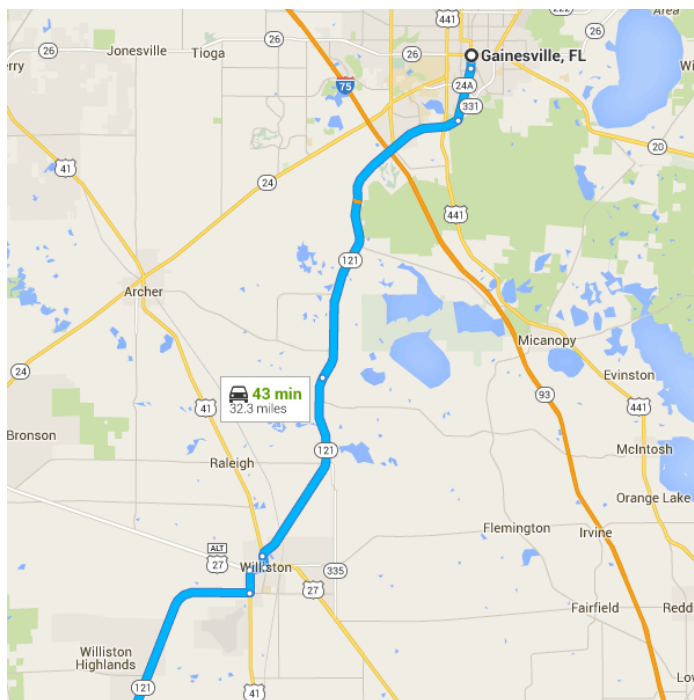

## Gainesville, FL

### Follow S Main St to SW Williston Rd

5 min (2.4 mi)

- ↑ 1. Head south on S Main St toward SW 1 Ave/SW 1st Ave

0.5 mi

- 📍 2. At the traffic circle, take the 3rd exit and stay on S Main St

1.9 mi

### Follow SW Williston Rd to FL-121 S in Williston

- 27 min (20.6 mi)
- 3. Turn right onto SW Williston Rd
- 11.6 mi
- ↑ 4. Continue onto FL-121 S
- 7.1 mi
- ↙ 5. Slight left onto N Main St
- 0.4 mi
- 6. Turn right onto W Noble Ave
- 0.5 mi
- ↙ 7. Turn left onto US-41 S/NW 7th St
- 0.8 mi
- [Continue to follow US-41 S](#)

### Continue on FL-121 S. Drive to SE 23rd Pl in Williston Highlands

- 12 min (9.3 mi)
- 8. Turn right onto FL-121 S
- 8.0 mi

- 9. Turn right onto SE 23rd PI  
📍 Destination will be on the right

1.4 mi

1396 SE 23rd PI