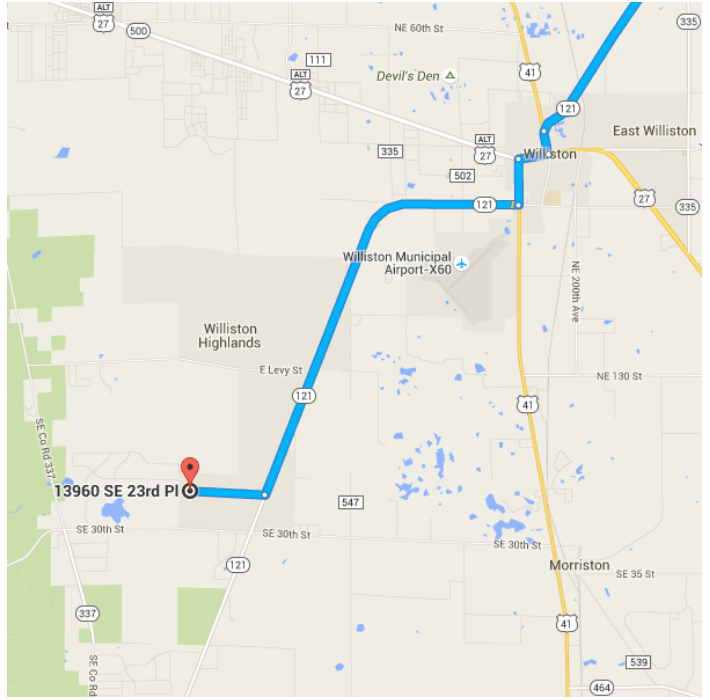

### Follow S Main St to SW Williston Rd

5 min (2.4 mi)

- ↑ 1. Head south on S Main St toward SW 1 Ave/SW 1st Ave

0.5 mi

- 📍 2. At the traffic circle, take the 3rd exit and stay on S Main St

1.9 mi

### Follow SW Williston Rd to FL-121 S in Williston

- 27 min (20.6 mi)
- 3. Turn right onto SW Williston Rd
- 11.6 mi
- ↑ 4. Continue onto FL-121 S
- 7.1 mi
- ↙ 5. Slight left onto N Main St
- 0.4 mi
- 6. Turn right onto W Noble Ave
- 0.5 mi
- ↙ 7. Turn left onto US-41 S/NW 7th St
- 0.8 mi
- [Continue to follow US-41 S](#)

### Continue on FL-121 S. Drive to SE 23rd Pl in Williston Highlands

- 12 min (9.3 mi)
- 8. Turn right onto FL-121 S
- 8.0 mi

- 9. Turn right onto SE 23rd PI  
📍 Destination will be on the right

1.4 mi

1396 SE 23rd PI