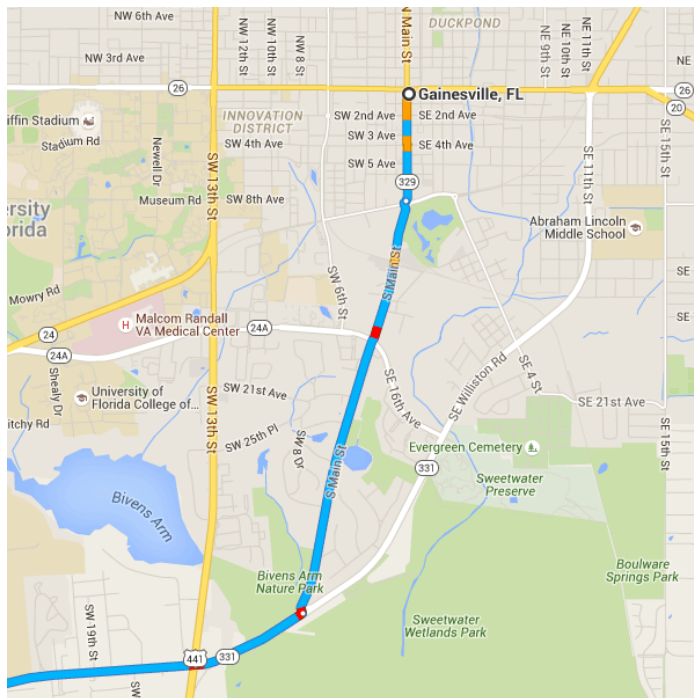

## Gainesville, FL

### Follow S Main St to SW Williston Rd

5 min (2.4 mi)

- ↑ 1. Head south on S Main St toward SW 1 Ave/SW 1st Ave

0.5 mi

- 📍 2. At the traffic circle, take the 3rd exit and stay on S Main St

1.9 mi

### Follow SW Williston Rd to FL-121 S in Williston

- 27 min (20.6 mi)
- 3. Turn right onto SW Williston Rd
- 11.6 mi
- ↑ 4. Continue onto FL-121 S
- 7.1 mi
- ↙ 5. Slight left onto N Main St
- 0.4 mi
- 6. Turn right onto W Noble Ave
- 0.5 mi
- ↙ 7. Turn left onto US-41 S/NW 7th St
- 0.8 mi
- [Continue to follow US-41 S](#)

### Continue on FL-121 S. Drive to SE 23rd Pl in Williston Highlands

- 12 min (9.3 mi)
- 8. Turn right onto FL-121 S
- 8.0 mi

- 9. Turn right onto SE 23rd PI  
📍 Destination will be on the right

1.4 mi

1396 SE 23rd PI