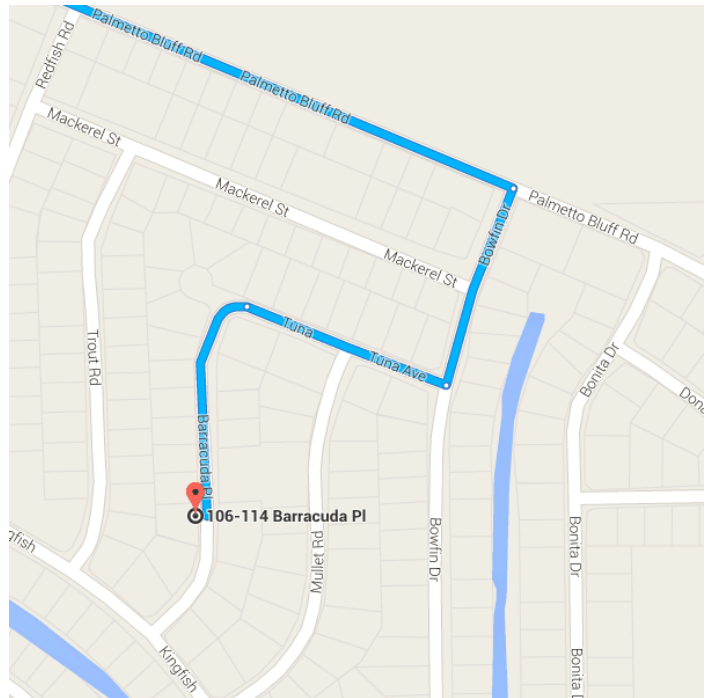

## Gainesville, FL

### Take FL-26 E and FL-100 E to Bowfin Dr in Putnam County

1 h 5 min (55.1 mi)

- ↑ 1. Head north on S Main St toward NE State Rd 24/E University Ave

118 ft

- ↗ 2. Turn right at the 1st cross street onto NE State Rd 24/E University Ave

[Continue to follow E University Ave](#)

1.1 mi

- ↑ 3. Continue straight onto FL-26 E/E University Ave

[Continue to follow FL-26 E](#)

6.1 mi

- 4. Turn right onto FL-26  
\_\_\_\_\_ 16.9 mi
- 5. Turn right onto FL-100 E  
\_\_\_\_\_ 18.3 mi
- ⬅ 6. Turn left onto CR 216  
\_\_\_\_\_ 2.2 mi
- ⬅ 7. Turn left onto US-17 N  
\_\_\_\_\_ 6.4 mi
- 8. Turn right onto Palmetto Bluff Rd  
\_\_\_\_\_ 4.3 mi

### Drive to Barracuda PI

- \_\_\_\_\_ 1 min (0.4 mi)
- 9. Turn right onto Bowfin Dr  
\_\_\_\_\_ 0.1 mi
- 10. Turn right onto Tuna Ave  
\_\_\_\_\_ 0.1 mi
- ↑ 11. Tuna Ave turns slightly left and becomes Barracuda PI  
  - i Destination will be on the right
- \_\_\_\_\_ 0.1 mi