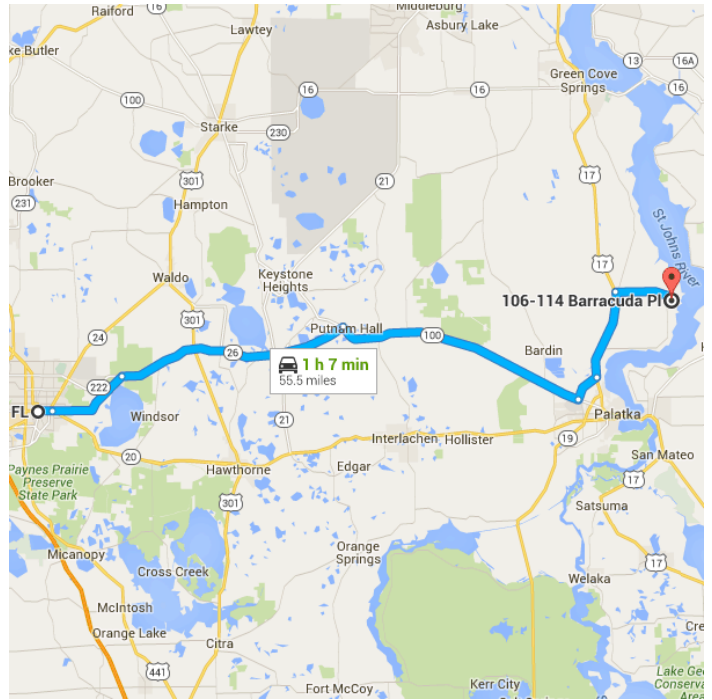

### Take FL-26 E and FL-100 E to Bowfin Dr in Putnam County

1 h 5 min (55.1 mi)

- ↑ 1. Head north on S Main St toward NE State Rd 24/E University Ave

118 ft

- ↗ 2. Turn right at the 1st cross street onto NE State Rd 24/E University Ave

[Continue to follow E University Ave](#)

1.1 mi

- ↑ 3. Continue straight onto FL-26 E/E University Ave

[Continue to follow FL-26 E](#)

6.1 mi

- 4. Turn right onto FL-26  
\_\_\_\_\_ 16.9 mi
- 5. Turn right onto FL-100 E  
\_\_\_\_\_ 18.3 mi
- ⬅ 6. Turn left onto CR 216  
\_\_\_\_\_ 2.2 mi
- ⬅ 7. Turn left onto US-17 N  
\_\_\_\_\_ 6.4 mi
- 8. Turn right onto Palmetto Bluff Rd  
\_\_\_\_\_ 4.3 mi

### Drive to Barracuda PI

- \_\_\_\_\_ 1 min (0.4 mi)
- 9. Turn right onto Bowfin Dr  
\_\_\_\_\_ 0.1 mi
- 10. Turn right onto Tuna Ave  
\_\_\_\_\_ 0.1 mi
- ↑ 11. Tuna Ave turns slightly left and becomes Barracuda PI  
  - i Destination will be on the right
- \_\_\_\_\_ 0.1 mi