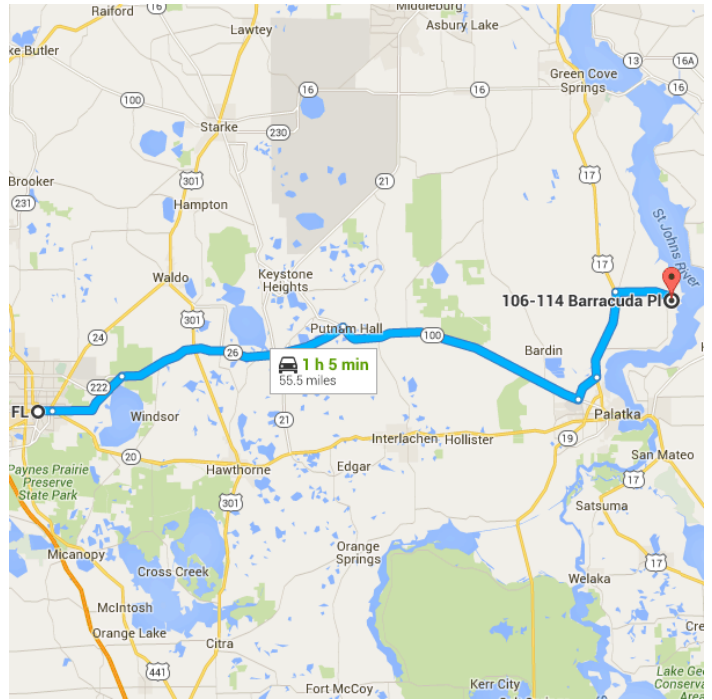

### Take FL-26 E and FL-100 E to Bowfin Dr in Putnam County

1 h 5 min (55.1 mi)

- ↑ 1. Head north on S Main St toward NE State Rd 24/E University Ave

118 ft

- ↗ 2. Turn right at the 1st cross street onto NE State Rd 24/E University Ave

[Continue to follow E University Ave](#)

1.1 mi

- ↑ 3. Continue straight onto FL-26 E/E University Ave

[Continue to follow FL-26 E](#)

6.1 mi

- 4. Turn right onto FL-26  
\_\_\_\_\_ 16.9 mi
- 5. Turn right onto FL-100 E  
\_\_\_\_\_ 18.3 mi
- ⬅ 6. Turn left onto CR 216  
\_\_\_\_\_ 2.2 mi
- ⬅ 7. Turn left onto US-17 N  
\_\_\_\_\_ 6.4 mi
- 8. Turn right onto Palmetto Bluff Rd  
\_\_\_\_\_ 4.3 mi

### Drive to Barracuda PI

- \_\_\_\_\_ 1 min (0.4 mi)
- 9. Turn right onto Bowfin Dr  
\_\_\_\_\_ 0.1 mi
- 10. Turn right onto Tuna Ave  
\_\_\_\_\_ 0.1 mi
- ↑ 11. Tuna Ave turns slightly left and becomes Barracuda PI  
  - i Destination will be on the right
- \_\_\_\_\_ 0.1 mi