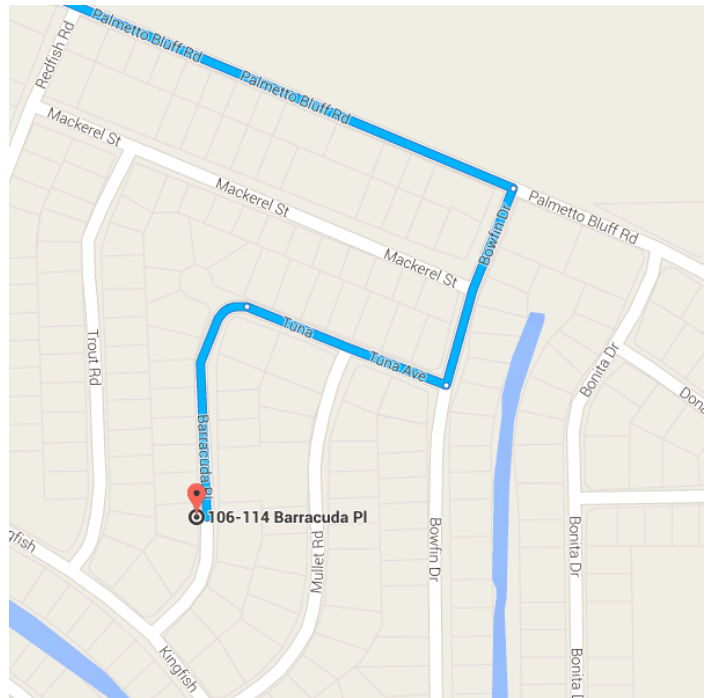

## Gainesville, FL

### Take FL-26 E and FL-100 E to Bowfin Dr in Putnam County

1 h 5 min (55.1 mi)

- ↑ 1. Head north on S Main St toward NE State Rd 24/E University Ave

118 ft

- ↗ 2. Turn right at the 1st cross street onto NE State Rd 24/E University Ave

[Continue to follow E University Ave](#)

1.1 mi

- ↑ 3. Continue straight onto FL-26 E/E University Ave

[Continue to follow FL-26 E](#)

6.1 mi

- 4. Turn right onto FL-26  
\_\_\_\_\_ 16.9 mi
- 5. Turn right onto FL-100 E  
\_\_\_\_\_ 18.3 mi
- ⬅ 6. Turn left onto CR 216  
\_\_\_\_\_ 2.2 mi
- ⬅ 7. Turn left onto US-17 N  
\_\_\_\_\_ 6.4 mi
- 8. Turn right onto Palmetto Bluff Rd  
\_\_\_\_\_ 4.3 mi

### Drive to Barracuda PI

- \_\_\_\_\_ 1 min (0.4 mi)
- 9. Turn right onto Bowfin Dr  
\_\_\_\_\_ 0.1 mi
- 10. Turn right onto Tuna Ave  
\_\_\_\_\_ 0.1 mi
- ↑ 11. Tuna Ave turns slightly left and becomes Barracuda PI  
  - i Destination will be on the right
- \_\_\_\_\_ 0.1 mi