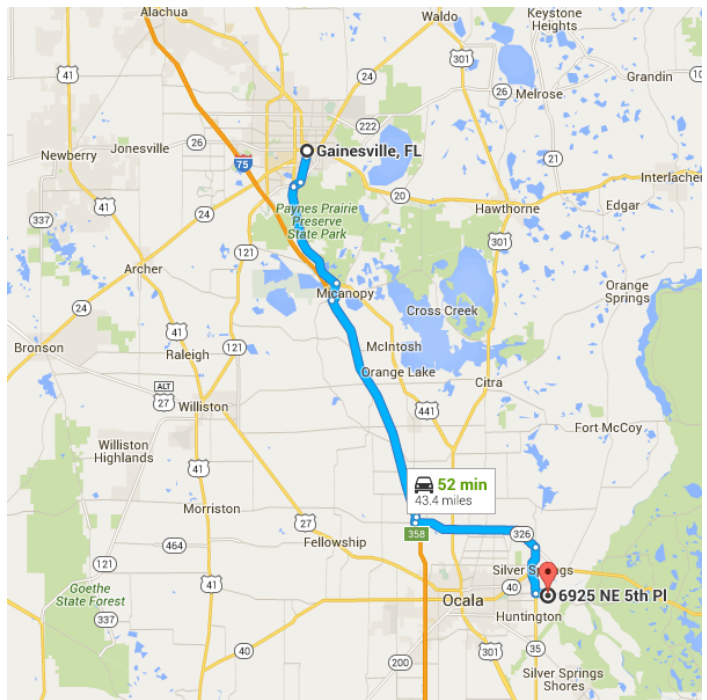

## Gainesville, FL

### Take S Main St to US-441 S

- 6 min (3.0 mi)
  - 1. Head south on S Main St toward SW 1 Ave/SW 1st Ave
    - 0.5 mi
  - 2. At the traffic circle, take the 3rd exit and stay on S Main St
    - 1.9 mi
  - 3. Turn right onto FL-331 S/SW Williston Rd
    - 0.5 mi
  - 4. Turn left toward US-441 S
    - 0.1 mi

**Follow US-441 S and I-75 S to FL-326 E in Marion County. Take exit 358 from I-75 S**

- \_\_\_\_\_ 25 min (26.6 mi)
- ↙ 5. Slight left onto US-441 S
- \_\_\_\_\_ 8.0 mi
- ↘ 6. Turn right onto Co Rd 234
- \_\_\_\_\_ 1.4 mi
- ↕ 7. Turn left to merge onto I-75 S
- \_\_\_\_\_ 16.7 mi
- ↘ 8. Take exit 358 for FL-326
- \_\_\_\_\_ 0.4 mi

**Follow FL-326 E and Baseline Rd to NE 5th Pl**

- \_\_\_\_\_ 22 min (13.8 mi)
- ↙ 9. Turn left onto FL-326 E
- \_\_\_\_\_ 9.3 mi
- ↘ 10. Turn right onto NE 58th Ave/Baseline Rd
- \_\_\_\_\_ 3.5 mi
- ⓘ Continue to follow Baseline Rd