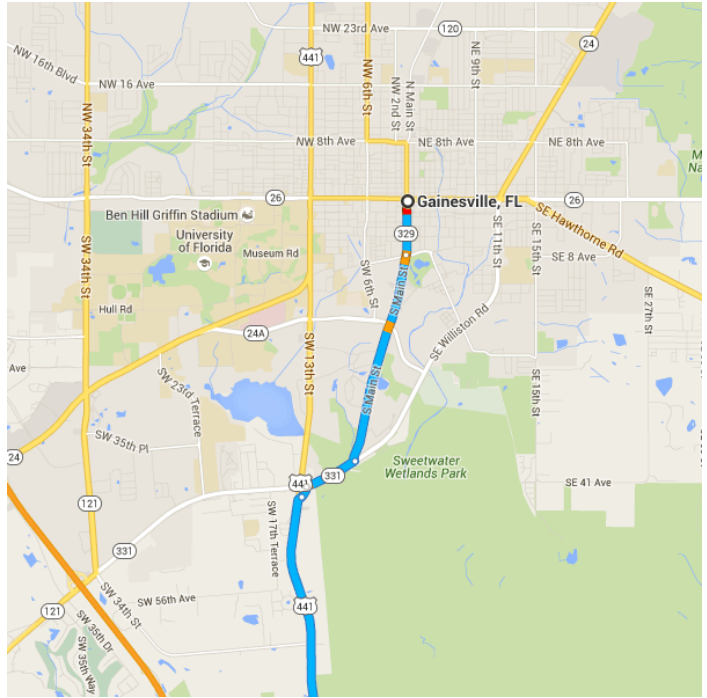

### Take S Main St to US-441 S

- 6 min (3.0 mi)
  - 1. Head south on S Main St toward SW 1 Ave/SW 1st Ave
    - 0.5 mi
  - 2. At the traffic circle, take the 3rd exit and stay on S Main St
    - 1.9 mi
  - 3. Turn right onto FL-331 S/SW Williston Rd
    - 0.5 mi
  - 4. Turn left toward US-441 S
    - 0.1 mi

**Follow US-441 S and I-75 S to FL-326 E in Marion County. Take exit 358 from I-75 S**

- \_\_\_\_\_ 25 min (26.6 mi)
- ↙ 5. Slight left onto US-441 S
- \_\_\_\_\_ 8.0 mi
- ↘ 6. Turn right onto Co Rd 234
- \_\_\_\_\_ 1.4 mi
- ↕ 7. Turn left to merge onto I-75 S
- \_\_\_\_\_ 16.7 mi
- ↘ 8. Take exit 358 for FL-326
- \_\_\_\_\_ 0.4 mi

**Follow FL-326 E and Baseline Rd to NE 5th Pl**

- \_\_\_\_\_ 22 min (13.8 mi)
- ↙ 9. Turn left onto FL-326 E
- \_\_\_\_\_ 9.3 mi
- ↘ 10. Turn right onto NE 58th Ave/Baseline Rd
- \_\_\_\_\_ 3.5 mi
- ⓘ Continue to follow Baseline Rd

- ↶ 11. Turn left onto NE 7th St  

---

0.9 mi
- ↷ 12. Turn right onto NE 68th Ct  

---

0.1 mi
- ↶ 13. Turn left at the 2nd cross street onto NE 5th Pl  
📍 Destination will be on the left  

---

246 ft