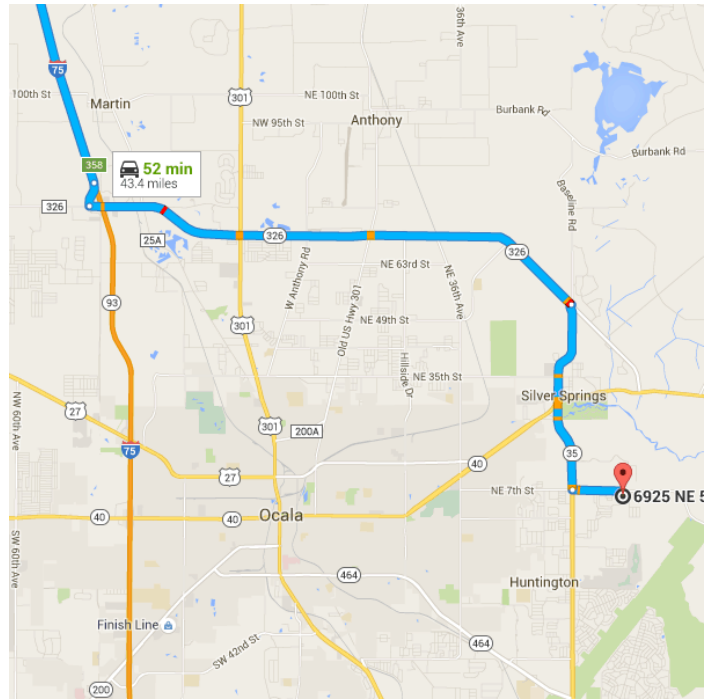

### Take S Main St to US-441 S

- 6 min (3.0 mi)
  - 1. Head south on S Main St toward SW 1 Ave/SW 1st Ave
    - 0.5 mi
  - 2. At the traffic circle, take the 3rd exit and stay on S Main St
    - 1.9 mi
  - 3. Turn right onto FL-331 S/SW Williston Rd
    - 0.5 mi
  - 4. Turn left toward US-441 S
    - 0.1 mi

**Follow US-441 S and I-75 S to FL-326 E in Marion County. Take exit 358 from I-75 S**

- \_\_\_\_\_ 25 min (26.6 mi)
- ↙ 5. Slight left onto US-441 S
- \_\_\_\_\_ 8.0 mi
- ↘ 6. Turn right onto Co Rd 234
- \_\_\_\_\_ 1.4 mi
- ↕ 7. Turn left to merge onto I-75 S
- \_\_\_\_\_ 16.7 mi
- ↘ 8. Take exit 358 for FL-326
- \_\_\_\_\_ 0.4 mi

**Follow FL-326 E and Baseline Rd to NE 5th Pl**

- \_\_\_\_\_ 22 min (13.8 mi)
- ↙ 9. Turn left onto FL-326 E
- \_\_\_\_\_ 9.3 mi
- ↘ 10. Turn right onto NE 58th Ave/Baseline Rd
- \_\_\_\_\_ 3.5 mi
- ⓘ Continue to follow Baseline Rd

- ↶ 11. Turn left onto NE 7th St  

---

0.9 mi
- ↷ 12. Turn right onto NE 68th Ct  

---

0.1 mi
- ↶ 13. Turn left at the 2nd cross street onto NE 5th Pl  
📍 Destination will be on the left  

---

246 ft