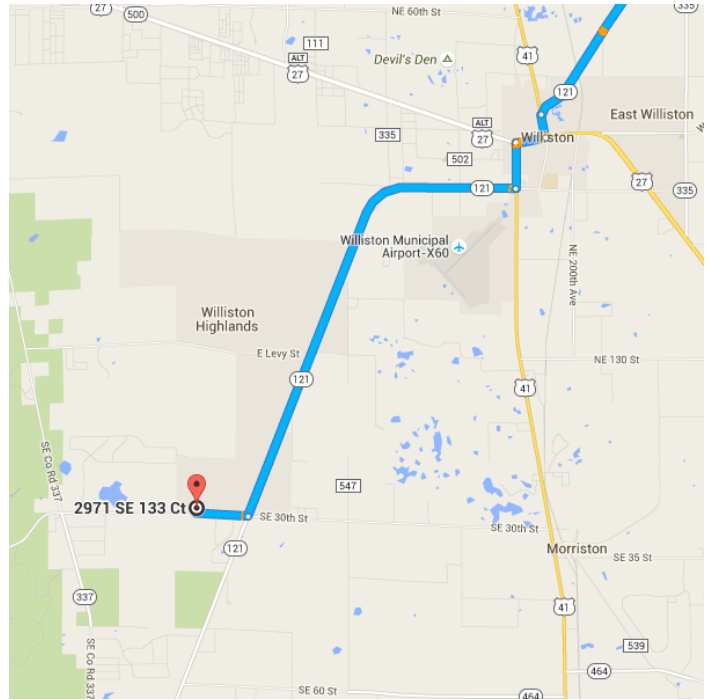

10. Turn right onto SE 133 Ct
  📍 Destination will be on the right

489 ft

2971 SE 133 Ct

Morriston, FL 32668

These directions are for planning purposes only. You may find that construction projects, traffic, weather, or other events may cause conditions to differ from the map results, and you should plan your route accordingly. You must obey all signs or notices regarding your route.