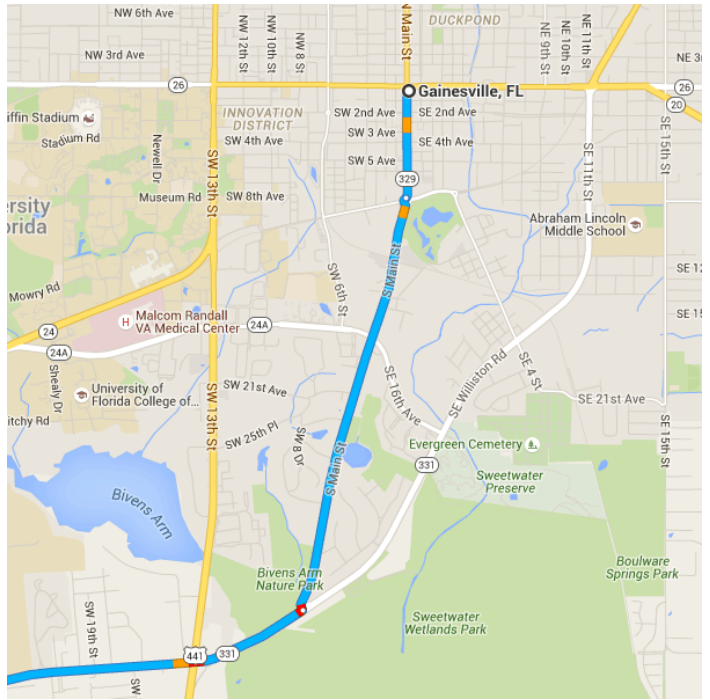

## Gainesville, FL

### Follow S Main St to SW Williston Rd

5 min (2.4 mi)

- ↑ 1. Head south on S Main St toward SW 1 Ave/SW 1st Ave

0.5 mi

- 📍 2. At the traffic circle, take the 3rd exit and stay on S Main St

1.9 mi

### Follow SW Williston Rd to FL-121 S in Williston

- 27 min (20.6 mi)
- 3. Turn right onto SW Williston Rd
- 11.6 mi
- ↑ 4. Continue onto FL-121 S
- 7.1 mi
- ↙ 5. Slight left onto N Main St
- 0.4 mi
- 6. Turn right onto W Noble Ave
- 0.5 mi
- ↙ 7. Turn left onto US-41 S/NW 7th St
- 0.8 mi
- [i Continue to follow US-41 S](#)

### Continue on FL-121 S. Drive to SE 133 Ct in Williston Highlands

- 11 min (9.7 mi)
- 8. Turn right onto FL-121 S
- 8.7 mi
- 9. Turn right onto SE 30th St
- 0.9 mi

- 10. Turn right onto SE 133 Ct  
📍 Destination will be on the right