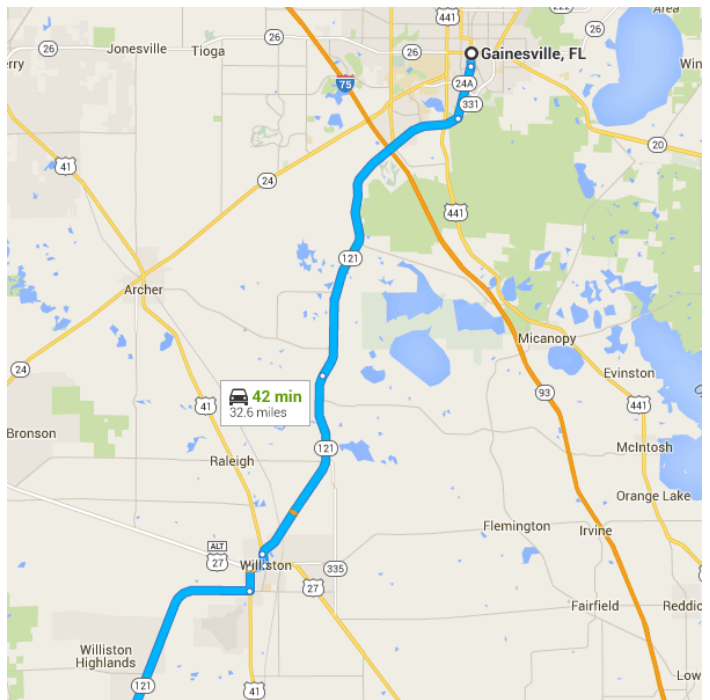

## Gainesville, FL

### Follow S Main St to SW Williston Rd

5 min (2.4 mi)

- ↑ 1. Head south on S Main St toward SW 1 Ave/SW 1st Ave

0.5 mi

- 📍 2. At the traffic circle, take the 3rd exit and stay on S Main St

1.9 mi

### Follow SW Williston Rd to FL-121 S in Williston

- 27 min (20.6 mi)
- 3. Turn right onto SW Williston Rd
- 11.6 mi
- ↑ 4. Continue onto FL-121 S
- 7.1 mi
- ↙ 5. Slight left onto N Main St
- 0.4 mi
- 6. Turn right onto W Noble Ave
- 0.5 mi
- ↙ 7. Turn left onto US-41 S/NW 7th St
- 0.8 mi
- [i Continue to follow US-41 S](#)

### Continue on FL-121 S. Drive to SE 133 Ct in Williston Highlands

- 11 min (9.7 mi)
- 8. Turn right onto FL-121 S
- 8.7 mi
- 9. Turn right onto SE 30th St
- 0.9 mi

- 10. Turn right onto SE 133 Ct  
📍 Destination will be on the right