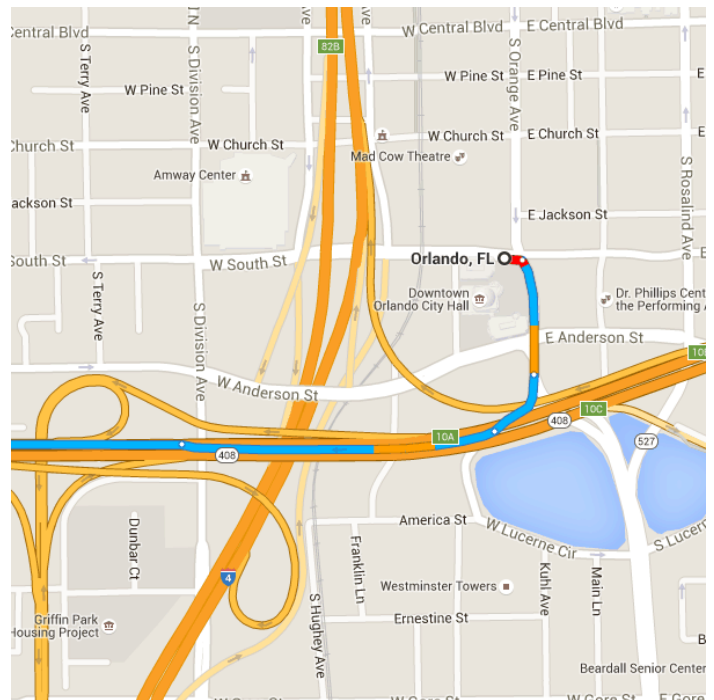

Map data ©2016 Google, INEGI 5 mi

Orlando, FL

Get on FL-408 W

- 2 min (0.6 mi)
- ↑ 1. Head east on W South St toward S Orange Ave
- 108 ft
- 2. Turn right onto S Orange Ave
- 0.1 mi
- 3. Turn right onto N Lucerne Cir W
- 443 ft
- ⤴ 4. Use the right 2 lanes to take the Toll ramp
- 0.4 mi

Take Florida's Turnpike to US-301 N/S Main St in Wildwood. Take exit 304 from Florida's Turnpike

42 min (48.6 mi)

- ⤴

5. Merge onto FL-408 W
⚠ Toll road
8.9 mi
- ⤴

6. Use the right 2 lanes to take the Florida's Turnpike N exit toward Ocala
⚠ Toll road
0.6 mi
- ⤴

7. Merge onto Florida's Turnpike
⚠ Toll road
38.9 mi
- ⤴

8. Take exit 304 for US-301 toward Wildwood
0.3 mi

Continue on US-301 N. Drive to SE 125th Pl in Marion County

29 min (18.1 mi)

- ⤴

9. Turn right onto US-301 N/S Main St
i Continue to follow US-301 N
12.0 mi
- ⤴

10. Turn right onto SE 147th St/SE Sunset Harbor Rd
3.3 mi
- ⤴

11. Turn left onto SE 100th Ave
2.4 mi
- ⤴

12. Turn right onto SE 125th Pl
i Destination will be on the right
0.5 mi

10330-10340 SE 125th St