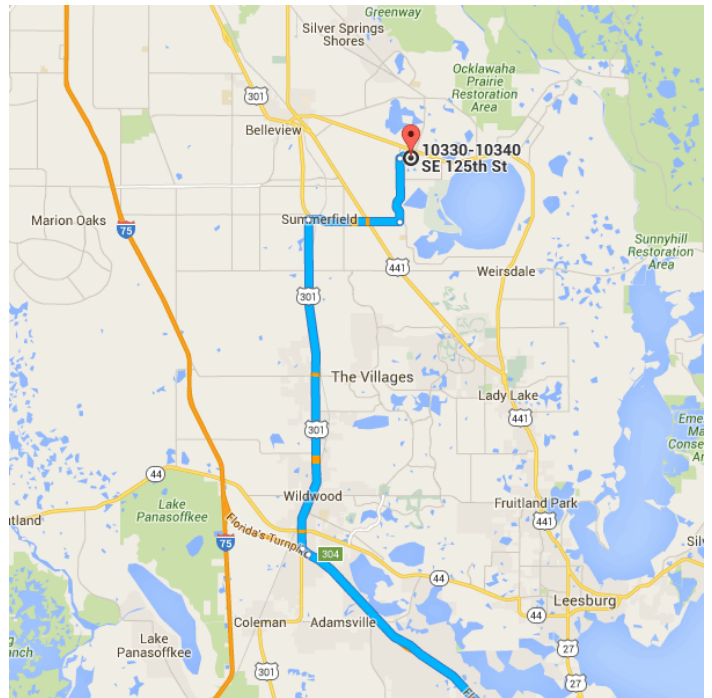

Map data ©2016 Google, INEGI 5 mi

Orlando, FL

Get on FL-408 W

- 2 min (0.6 mi)
- ↑ 1. Head east on W South St toward S Orange Ave
- 108 ft
- 2. Turn right onto S Orange Ave
- 0.1 mi
- 3. Turn right onto N Lucerne Cir W
- 443 ft
- ⤴ 4. Use the right 2 lanes to take the Toll ramp
- 0.4 mi

Take Florida's Turnpike to US-301 N/S Main St in Wildwood. Take exit 304 from Florida's Turnpike

42 min (48.6 mi)

- ⤴

5. Merge onto FL-408 W
⚠ Toll road
8.9 mi
- ⤴

6. Use the right 2 lanes to take the Florida's Turnpike N exit toward Ocala
⚠ Toll road
0.6 mi
- ⤴

7. Merge onto Florida's Turnpike
⚠ Toll road
38.9 mi
- ⤴

8. Take exit 304 for US-301 toward Wildwood
0.3 mi

Continue on US-301 N. Drive to SE 125th Pl in Marion County

29 min (18.1 mi)

- ⤴

9. Turn right onto US-301 N/S Main St
i Continue to follow US-301 N
12.0 mi
- ⤴

10. Turn right onto SE 147th St/SE Sunset Harbor Rd
3.3 mi
- ⤴

11. Turn left onto SE 100th Ave
2.4 mi
- ⤴

12. Turn right onto SE 125th Pl
i Destination will be on the right
0.5 mi

10330-10340 SE 125th St