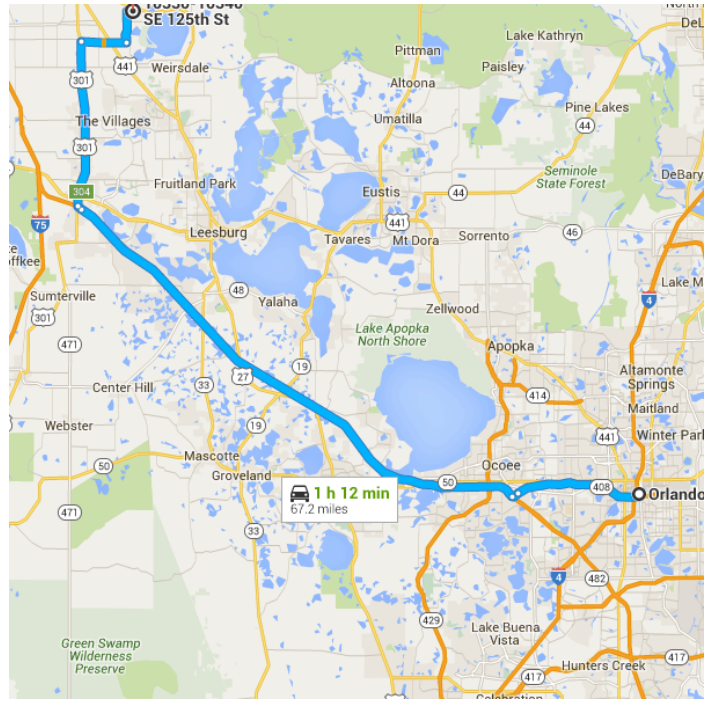

Map data ©2016 Google, INEGI 5 mi

Orlando, FL

Get on FL-408 W

- 2 min (0.6 mi)
- ↑ 1. Head east on W South St toward S Orange Ave
- 108 ft
- 2. Turn right onto S Orange Ave
- 0.1 mi
- 3. Turn right onto N Lucerne Cir W
- 443 ft
- ⤴ 4. Use the right 2 lanes to take the Toll ramp
- 0.4 mi

Take Florida's Turnpike to US-301 N/S Main St in Wildwood. Take exit 304 from Florida's Turnpike

42 min (48.6 mi)

- ⤴

5. Merge onto FL-408 W
⚠ Toll road
8.9 mi
- ⤴

6. Use the right 2 lanes to take the Florida's Turnpike N exit toward Ocala
⚠ Toll road
0.6 mi
- ⤴

7. Merge onto Florida's Turnpike
⚠ Toll road
38.9 mi
- ⤴

8. Take exit 304 for US-301 toward Wildwood
0.3 mi

Continue on US-301 N. Drive to SE 125th Pl in Marion County

29 min (18.1 mi)

- ⤴

9. Turn right onto US-301 N/S Main St
i Continue to follow US-301 N
12.0 mi
- ⤴

10. Turn right onto SE 147th St/SE Sunset Harbor Rd
3.3 mi
- ⤴

11. Turn left onto SE 100th Ave
2.4 mi
- ⤴

12. Turn right onto SE 125th Pl
i Destination will be on the right
0.5 mi

10330-10340 SE 125th St