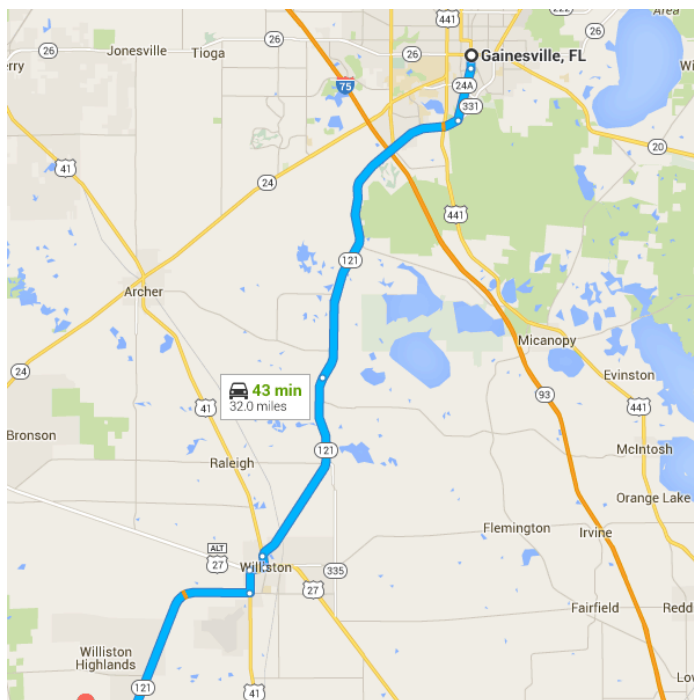

Map data ©2015 Google, INEGI 5 mi

Gainesville, FL

Follow S Main St to SW Williston Rd

5 min (2.4 mi)

- ↑ 1. Head south on S Main St toward SW 1 Ave/SW 1st Ave

0.5 mi

- 📍 2. At the traffic circle, take the 3rd exit and stay on S Main St

1.9 mi

Follow SW Williston Rd to FL-121 S in Williston

- 27 min (20.6 mi)
- 3. Turn right onto SW Williston Rd
- 11.6 mi
- ↑ 4. Continue onto FL-121 S
- 7.1 mi
- ↙ 5. Slight left onto N Main St
- 0.4 mi
- 6. Turn right onto W Noble Ave
- 0.5 mi
- ↙ 7. Turn left onto US-41 S/NW 7th St
- 0.8 mi
- [i](#) Continue to follow US-41 S

Continue on FL-121 S. Drive to SE 20 St

- 12 min (9.1 mi)
- 8. Turn right onto FL-121 S
- 7.6 mi
- 9. Turn right onto SE 20 St
- [i](#) Destination will be on the left
- 1.5 mi

13190 SE 20 St

Morriston, FL 32668