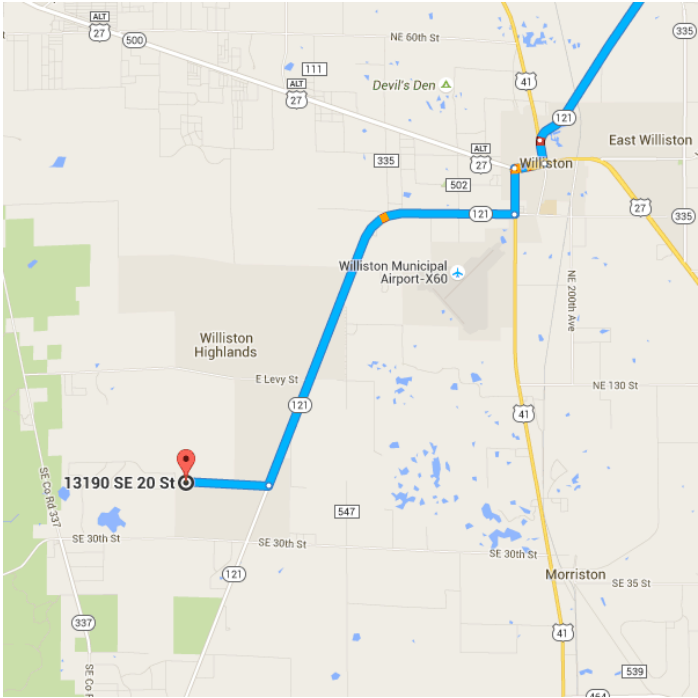

Map data ©2015 Google, INEGI 5 mi

Gainesville, FL

Follow S Main St to SW Williston Rd

5 min (2.4 mi)

- ↑ 1. Head south on S Main St toward SW 1 Ave/SW 1st Ave

0.5 mi

- 📍 2. At the traffic circle, take the 3rd exit and stay on S Main St

1.9 mi

Follow SW Williston Rd to FL-121 S in Williston

- 27 min (20.6 mi)
- 3. Turn right onto SW Williston Rd
- 11.6 mi
- ↑ 4. Continue onto FL-121 S
- 7.1 mi
- ↙ 5. Slight left onto N Main St
- 0.4 mi
- 6. Turn right onto W Noble Ave
- 0.5 mi
- ↙ 7. Turn left onto US-41 S/NW 7th St
- 0.8 mi
- [i](#) Continue to follow US-41 S

Continue on FL-121 S. Drive to SE 20 St

- 12 min (9.1 mi)
- 8. Turn right onto FL-121 S
- 7.6 mi
- 9. Turn right onto SE 20 St
- [i](#) Destination will be on the left
- 1.5 mi

13190 SE 20 St

Morriston, FL 32668