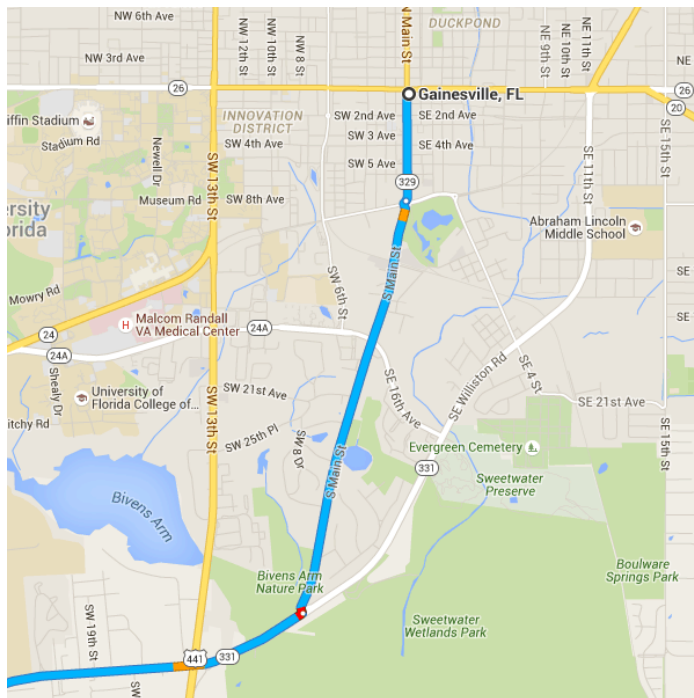

Map data ©2015 Google, INEGI 5 mi

Gainesville, FL

Follow S Main St to SW Williston Rd

5 min (2.4 mi)

- ↑ 1. Head south on S Main St toward SW 1 Ave/SW 1st Ave

0.5 mi

- 📍 2. At the traffic circle, take the 3rd exit and stay on S Main St

1.9 mi

Follow SW Williston Rd to FL-121 S in Williston

- 27 min (20.6 mi)
- 3. Turn right onto SW Williston Rd
- 11.6 mi
- ↑ 4. Continue onto FL-121 S
- 7.1 mi
- ↙ 5. Slight left onto N Main St
- 0.4 mi
- 6. Turn right onto W Noble Ave
- 0.5 mi
- ↙ 7. Turn left onto US-41 S/NW 7th St
- 0.8 mi
- [i](#) Continue to follow US-41 S

Continue on FL-121 S. Drive to SE 20 St

- 12 min (9.1 mi)
- 8. Turn right onto FL-121 S
- 7.6 mi
- 9. Turn right onto SE 20 St
- [i](#) Destination will be on the left
- 1.5 mi

13190 SE 20 St

Morriston, FL 32668