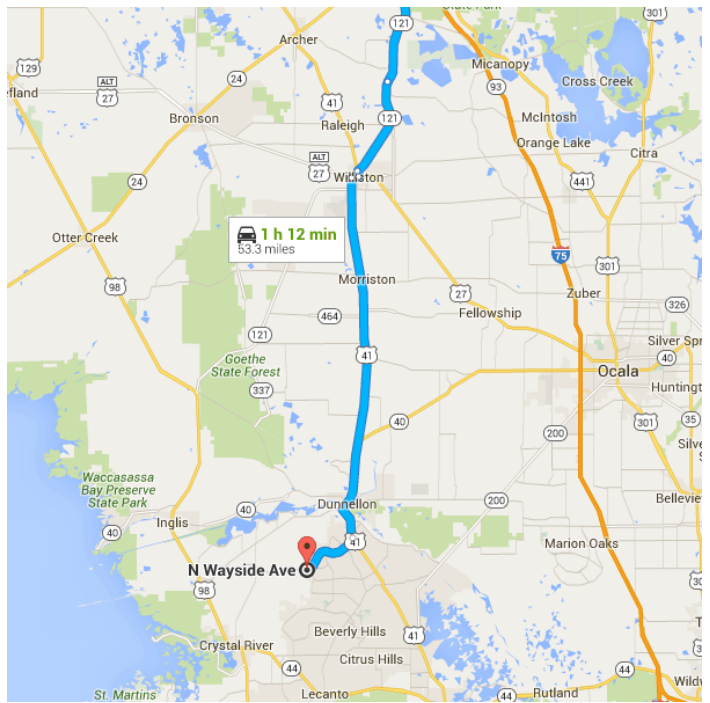

#### Take SW Williston Rd and FL-121 S to N Main St in Williston

- 28 min (21.2 mi)
  - ↑ 1. Head south on S Main St toward SW 1 Ave/SW 1st Ave
 

---

 0.5 mi
  - 📍 2. At the traffic circle, take the 3rd exit and stay on S Main St
 

---

 1.9 mi
  - ↗ 3. Turn right onto SW Williston Rd
 

---

 11.6 mi
  - ↑ 4. Continue onto FL-121 S
 

---

 7.1 mi

**Follow US-41 S to N Citrus Springs Blvd in Citrus County**

- 35 min (27.4 mi)

5. Slight left onto N Main St

---

0.4 mi
- 6. Turn right onto W Noble Ave

---

0.5 mi
- 7. Turn left onto US-41 S/NW 7th St

i Continue to follow US-41 S

---

26.4 mi

**Continue on N Citrus Springs Blvd. Drive to N Wayside Ave**

- 9 min (4.7 mi)

8. Turn right onto N Citrus Springs Blvd

---

4.1 mi
- 9. Turn right onto W Dunklin St

---

0.4 mi

- ← 10. Turn left onto N Wayside Ave  
📍 Destination will be on the left