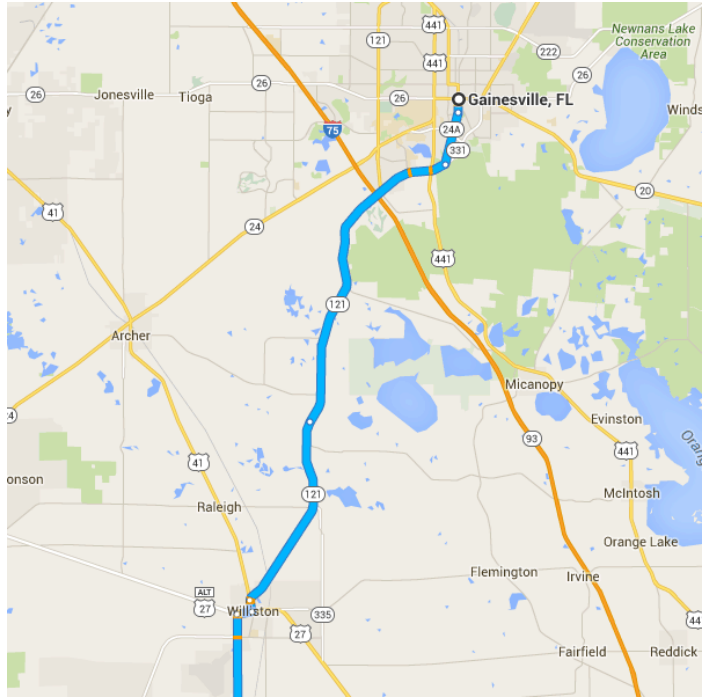

#### Take SW Williston Rd and FL-121 S to N Main St in Williston

- 28 min (21.2 mi)
  - ↑ 1. Head south on S Main St toward SW 1 Ave/SW 1st Ave
 

---

 0.5 mi
  - 📍 2. At the traffic circle, take the 3rd exit and stay on S Main St
 

---

 1.9 mi
  - ↗ 3. Turn right onto SW Williston Rd
 

---

 11.6 mi
  - ↑ 4. Continue onto FL-121 S
 

---

 7.1 mi

**Follow US-41 S to N Citrus Springs Blvd in Citrus County**

- 35 min (27.4 mi)

5. Slight left onto N Main St

---

0.4 mi
- 6. Turn right onto W Noble Ave

---

0.5 mi
- 7. Turn left onto US-41 S/NW 7th St

i Continue to follow US-41 S

---

26.4 mi

**Continue on N Citrus Springs Blvd. Drive to N Wayside Ave**

- 9 min (4.7 mi)

8. Turn right onto N Citrus Springs Blvd

---

4.1 mi
- 9. Turn right onto W Dunklin St

---

0.4 mi

- ← 10. Turn left onto N Wayside Ave  
📍 Destination will be on the left