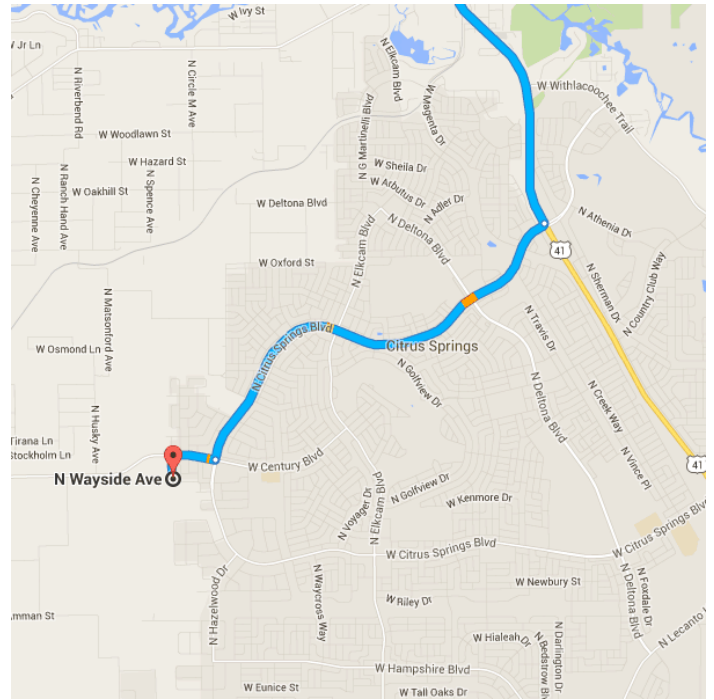

#### Take SW Williston Rd and FL-121 S to N Main St in Williston

- 28 min (21.2 mi)
  - ↑ 1. Head south on S Main St toward SW 1 Ave/SW 1st Ave
 

---

 0.5 mi
  - 📍 2. At the traffic circle, take the 3rd exit and stay on S Main St
 

5. Slight left onto N Main St

---

0.4 mi
- 6. Turn right onto W Noble Ave

---

0.5 mi
- 7. Turn left onto US-41 S/NW 7th St

i Continue to follow US-41 S

---

26.4 mi

**Continue on N Citrus Springs Blvd. Drive to N Wayside Ave**

- 9 min (4.7 mi)

8. Turn right onto N Citrus Springs Blvd

---

4.1 mi
- 9. Turn right onto W Dunklin St

---

0.4 mi

- ← 10. Turn left onto N Wayside Ave  
📍 Destination will be on the left

0.2 mi