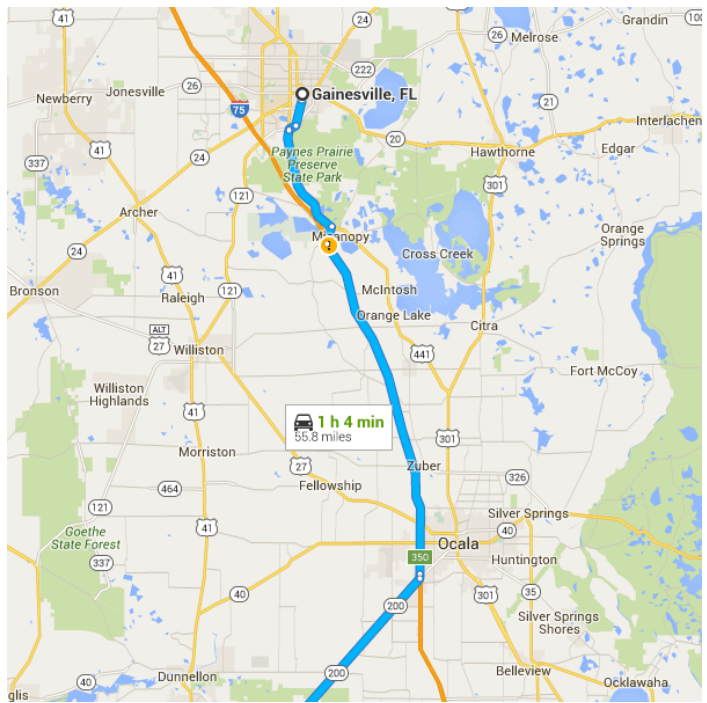

Map data ©2015 Google, INEGI 10 mi

Gainesville, FL

Take S Main St to US-441 S

- ↑ 1. Head south on S Main St toward SW 1 Ave/SW 1st Ave

0.5 mi
- 📍 2. At the traffic circle, take the 3rd exit and stay on S Main St

1.9 mi
- ➡ 3. Turn right onto FL-331 S/SW Williston Rd

0.5 mi
- ↩ 4. Turn left toward US-441 S

0.1 mi

Follow US-441 S and I-75 S to FL-200/SW College Rd in Ocala. Take exit 350 from I-75 S

- 32 min (34.8 mi)
- 5. Slight left onto US-441 S
- 8.0 mi
- 6. Turn right onto Co Rd 234
- 1.4 mi
- 7. Turn left to merge onto I-75 S
- 25.0 mi
- 8. Take exit 350 to merge onto FL-200/SW College Rd toward Hernando/Dunnellon
- 0.3 mi

Follow FL-200 to N Delta Terrace in Hernando

- 26 min (18.0 mi)
- 9. Use the right 2 lanes to merge onto FL-200/SW College Rd (signs for Dunnellon/Inverness)
- [Continue to follow FL-200](#)
- 17.5 mi

↶ 10. Turn left onto E Orchid St

0.3 mi

↷ 11. Turn right onto N Delta Terrace

 Destination will be on the left

0.2 mi

6497 N Delta Terrace

Hernando, FL 34442

These directions are for planning purposes only. You may find that construction projects, traffic, weather, or other events may cause conditions to differ from the map results, and you should plan your route accordingly. You must obey all signs or notices regarding your route.