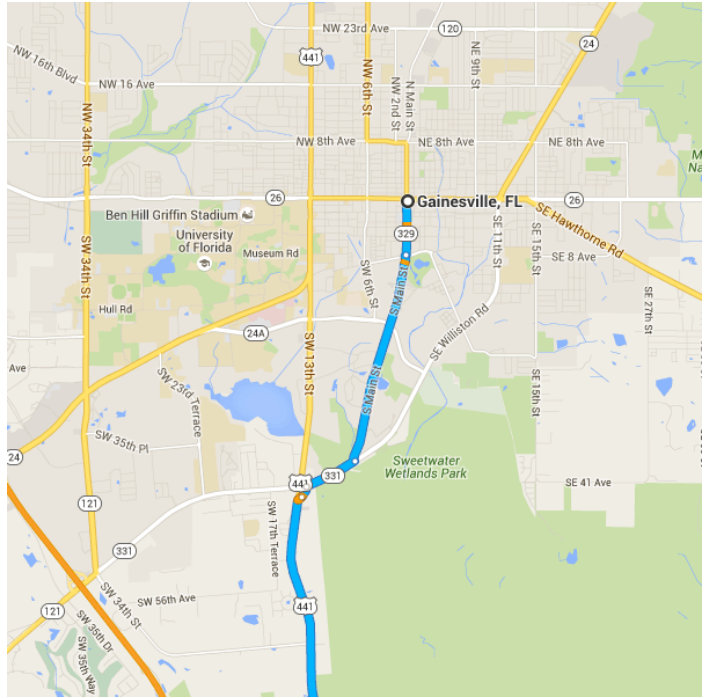

Map data ©2015 Google, INEGI 10 mi

Gainesville, FL

Take S Main St to US-441 S

- ↑ 1. Head south on S Main St toward SW 1 Ave/SW 1st Ave

0.5 mi
- 📍 2. At the traffic circle, take the 3rd exit and stay on S Main St

1.9 mi
- ➡ 3. Turn right onto FL-331 S/SW Williston Rd

0.5 mi
- ↩ 4. Turn left toward US-441 S

0.1 mi

Follow US-441 S and I-75 S to FL-200/SW College Rd in Ocala. Take exit 350 from I-75 S

- 32 min (34.8 mi)
- 5. Slight left onto US-441 S
- 8.0 mi
- 6. Turn right onto Co Rd 234
- 1.4 mi
- 7. Turn left to merge onto I-75 S
- 25.0 mi
- 8. Take exit 350 to merge onto FL-200/SW College Rd toward Hernando/Dunnellon
- 0.3 mi

Follow FL-200 to N Delta Terrace in Hernando

- 26 min (18.0 mi)
- 9. Use the right 2 lanes to merge onto FL-200/SW College Rd (signs for Dunnellon/Inverness)
- [Continue to follow FL-200](#)
- 17.5 mi

↶ 10. Turn left onto E Orchid St

0.3 mi

↷ 11. Turn right onto N Delta Terrace

 Destination will be on the left

0.2 mi

6497 N Delta Terrace

Hernando, FL 34442

These directions are for planning purposes only. You may find that construction projects, traffic, weather, or other events may cause conditions to differ from the map results, and you should plan your route accordingly. You must obey all signs or notices regarding your route.