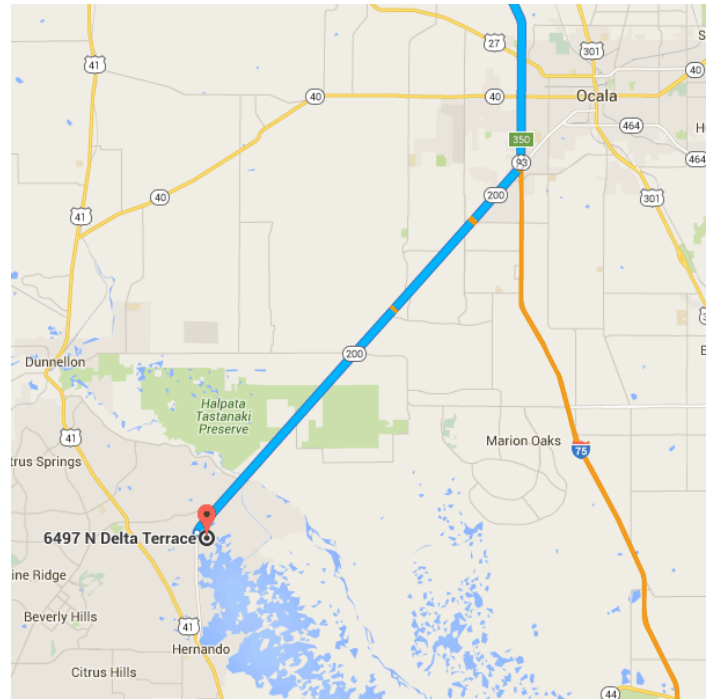

Map data ©2015 Google, INEGI 10 mi

Gainesville, FL

Take S Main St to US-441 S

- ↑ 1. Head south on S Main St toward SW 1 Ave/SW 1st Ave

0.5 mi
- 📍 2. At the traffic circle, take the 3rd exit and stay on S Main St

1.9 mi
- ➡ 3. Turn right onto FL-331 S/SW Williston Rd

0.5 mi
- ↩ 4. Turn left toward US-441 S

0.1 mi

Follow US-441 S and I-75 S to FL-200/SW College Rd in Ocala. Take exit 350 from I-75 S

- 32 min (34.8 mi)
- 5. Slight left onto US-441 S
- 8.0 mi
- 6. Turn right onto Co Rd 234
- 1.4 mi
- 7. Turn left to merge onto I-75 S
- 25.0 mi
- 8. Take exit 350 to merge onto FL-200/SW College Rd toward Hernando/Dunnellon
- 0.3 mi

Follow FL-200 to N Delta Terrace in Hernando

- 26 min (18.0 mi)
- 9. Use the right 2 lanes to merge onto FL-200/SW College Rd (signs for Dunnellon/Inverness)
- [Continue to follow FL-200](#)
- 17.5 mi

↶ 10. Turn left onto E Orchid St

0.3 mi

↷ 11. Turn right onto N Delta Terrace

 Destination will be on the left

0.2 mi

6497 N Delta Terrace

Hernando, FL 34442

These directions are for planning purposes only. You may find that construction projects, traffic, weather, or other events may cause conditions to differ from the map results, and you should plan your route accordingly. You must obey all signs or notices regarding your route.