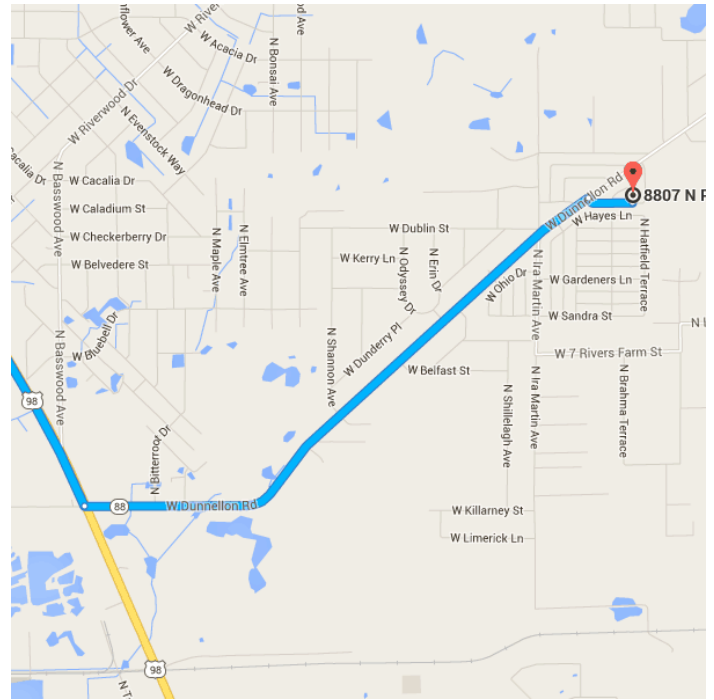

Map data ©2015 Google, INEGI 5 mi

Gainesville, FL

Follow S Main St to SW Williston Rd

5 min (2.4 mi)

- ↑ 1. Head south on S Main St toward SW 1 Ave/SW 1st Ave

0.5 mi

- 📍 2. At the traffic circle, take the 3rd exit and stay on S Main St

1.9 mi

Follow SW Williston Rd to FL-121 S in Williston

- _____ 27 min (20.6 mi)
- 3. Turn right onto SW Williston Rd
- _____ 11.6 mi
- ↑ 4. Continue onto FL-121 S
- _____ 7.1 mi
- ↙ 5. Slight left onto N Main St
- _____ 0.4 mi
- 6. Turn right onto W Noble Ave
- _____ 0.5 mi
- ↙ 7. Turn left onto US-41 S/NW 7th St
- _____ 0.8 mi
- 📍 Continue to follow US-41 S

- 8. Turn right onto FL-121 S
- _____ 20 min (20.2 mi)
- ↙ 9. Turn left onto US-19 S/US-98 S
- _____ 14 min (14.5 mi)

Follow W Dunnellon Rd to N Papaya Terrace

_____ 5 min (3.0 mi)

- ↶ 10. Turn left onto State Hwy 88/W
Dunnellon Rd
i Continue to follow W Dunnellon Rd

- ↷ 11. Turn right onto W Pomelo Ln

↶ 12. Turn left onto N Papaya Terrace
i Destination will be on the right

2.8 mi
0.2 mi
177 ft

8807 N Papaya Terrace

Crystal River, FL 34428