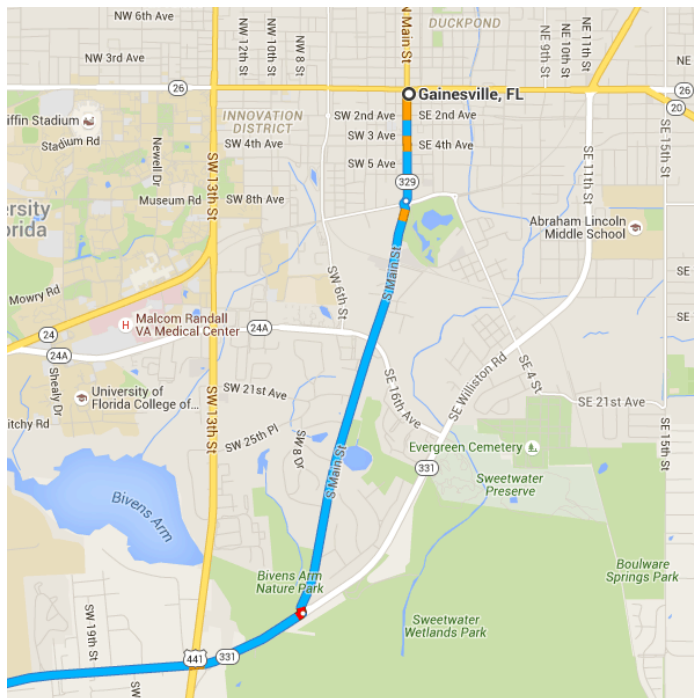

Map data ©2015 Google, INEGI 5 mi

Gainesville, FL

Follow S Main St to SW Williston Rd

5 min (2.4 mi)

- ↑ 1. Head south on S Main St toward SW 1 Ave/SW 1st Ave

0.5 mi

- 📍 2. At the traffic circle, take the 3rd exit and stay on S Main St

1.9 mi

Follow SW Williston Rd to FL-121 S in Williston

- _____ 27 min (20.6 mi)
- 3. Turn right onto SW Williston Rd
- _____ 11.6 mi
- ↑ 4. Continue onto FL-121 S
- _____ 7.1 mi
- ↙ 5. Slight left onto N Main St
- _____ 0.4 mi
- 6. Turn right onto W Noble Ave
- _____ 0.5 mi
- ↙ 7. Turn left onto US-41 S/NW 7th St
- _____ 0.8 mi
- 📍 Continue to follow US-41 S

- 8. Turn right onto FL-121 S
- _____ 20 min (20.2 mi)
- ↙ 9. Turn left onto US-19 S/US-98 S
- _____ 14 min (14.5 mi)

Follow W Dunnellon Rd to N Papaya Terrace

_____ 5 min (3.0 mi)

- ↶ 10. Turn left onto State Hwy 88/W
Dunnellon Rd
i Continue to follow W Dunnellon Rd

- ↷ 11. Turn right onto W Pomelo Ln

↶ 12. Turn left onto N Papaya Terrace
i Destination will be on the right

2.8 mi
0.2 mi
177 ft

8807 N Papaya Terrace

Crystal River, FL 34428