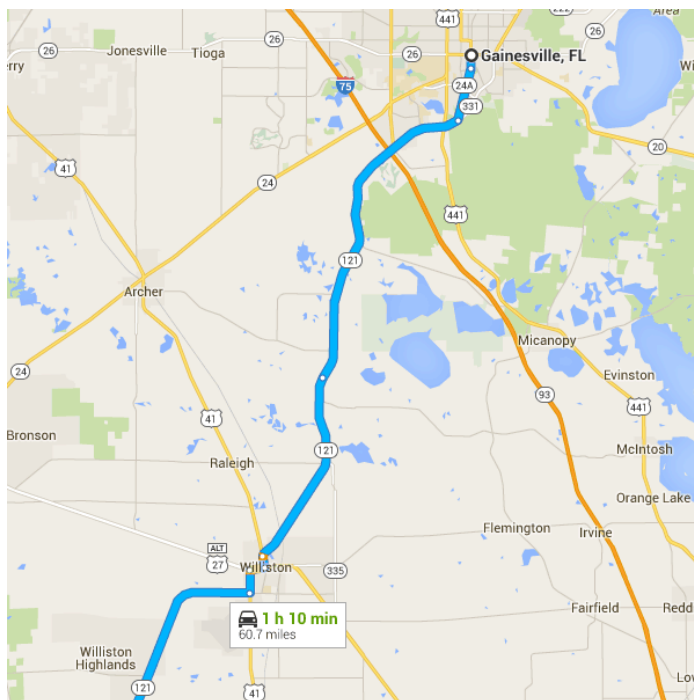

Map data ©2015 Google, INEGI 5 mi

Gainesville, FL

Follow S Main St to SW Williston Rd

5 min (2.4 mi)

- ↑ 1. Head south on S Main St toward SW 1 Ave/SW 1st Ave

0.5 mi

- 📍 2. At the traffic circle, take the 3rd exit and stay on S Main St

1.9 mi

Follow SW Williston Rd to FL-121 S in Williston

- _____ 27 min (20.6 mi)
- 3. Turn right onto SW Williston Rd
- _____ 11.6 mi
- ↑ 4. Continue onto FL-121 S
- _____ 7.1 mi
- ↙ 5. Slight left onto N Main St
- _____ 0.4 mi
- 6. Turn right onto W Noble Ave
- _____ 0.5 mi
- ↙ 7. Turn left onto US-41 S/NW 7th St
- _____ 0.8 mi
- 📍 Continue to follow US-41 S

- 8. Turn right onto FL-121 S
- _____ 20 min (20.2 mi)
- ↙ 9. Turn left onto US-19 S/US-98 S
- _____ 14 min (14.5 mi)

Follow W Dunnellon Rd to N Papaya Terrace

_____ 5 min (3.0 mi)

- ↶ 10. Turn left onto State Hwy 88/W
Dunnellon Rd
i Continue to follow W Dunnellon Rd

- ↷ 11. Turn right onto W Pomelo Ln

↶ 12. Turn left onto N Papaya Terrace
i Destination will be on the right

2.8 mi
0.2 mi
177 ft

8807 N Papaya Terrace

Crystal River, FL 34428