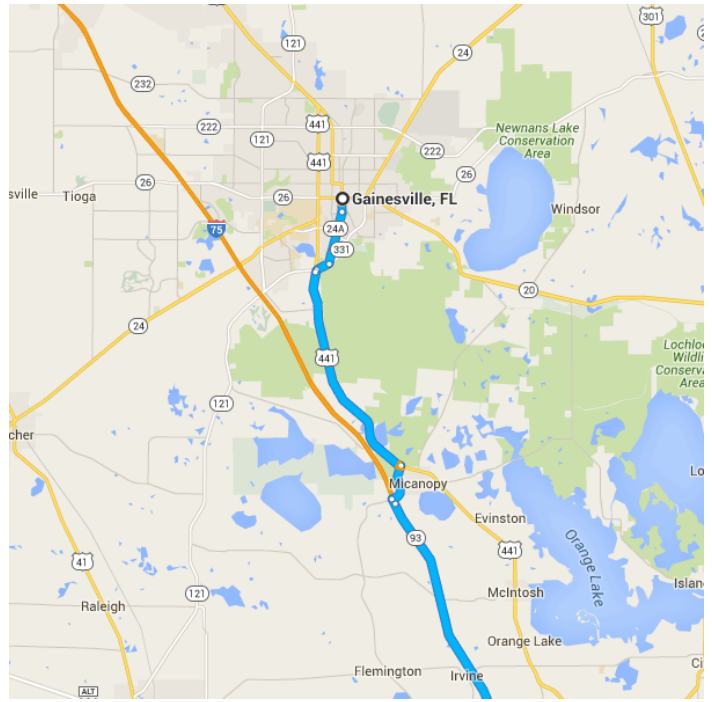

Map data ©2015 Google 5 mi

Gainesville, FL

Get on I-75 S from S Main St and US-441 S

- 17 min (12.6 mi)
 - 1. Head south on S Main St toward SW 1 Ave/SW 1st Ave
 - 0.5 mi
 - 2. At the traffic circle, take the 3rd exit and stay on S Main St
 - 1.9 mi
 - 3. Turn right onto FL-331 S/SW Williston Rd
 - 0.5 mi
 - 4. Turn left toward US-441 S
 - 0.1 mi

- 5. Slight left onto US-441 S
8.0 mi
- 6. Turn right onto Co Rd 234
1.4 mi
- 7. Turn left to merge onto I-75 S
0.2 mi

Follow I-75 S to SW County Hwy 484 in Marion County. Take exit 341 from I-75 S

- 8. Merge onto I-75 S
28 min (34.1 mi)
- 9. Take exit 341 for Marion County 484 toward Belleview/Dunnellon
33.9 mi
- 0.2 mi

Continue on SW County Hwy 484. Take SE 132nd St Rd to SE 130th Pl

- 10. Use the left 2 lanes to turn left onto SW County Hwy 484 (signs for Belleview)
22 min (14.0 mi)
- 5.8 mi

- ↑ 11. Continue onto SE 132nd St Rd
_____ 2.4 mi
- ↗ 12. Turn right onto US-27 S/US-441 S
_____ 1.9 mi
- ↖ 13. Turn left onto SE 147th Pl/SE Sunset Harbor Rd
_____ 1.2 mi
- ↖ 14. Turn left onto SE 100th Ave
_____ 1.8 mi
- ↗ 15. Turn right onto 130th St
_____ 0.3 mi
- ↖ 16. Turn left onto SE 130th Pl
_____ 0.6 mi

 Destination will be on the left

10867-10879 SE 130th Pl

Belleview, FL 34420