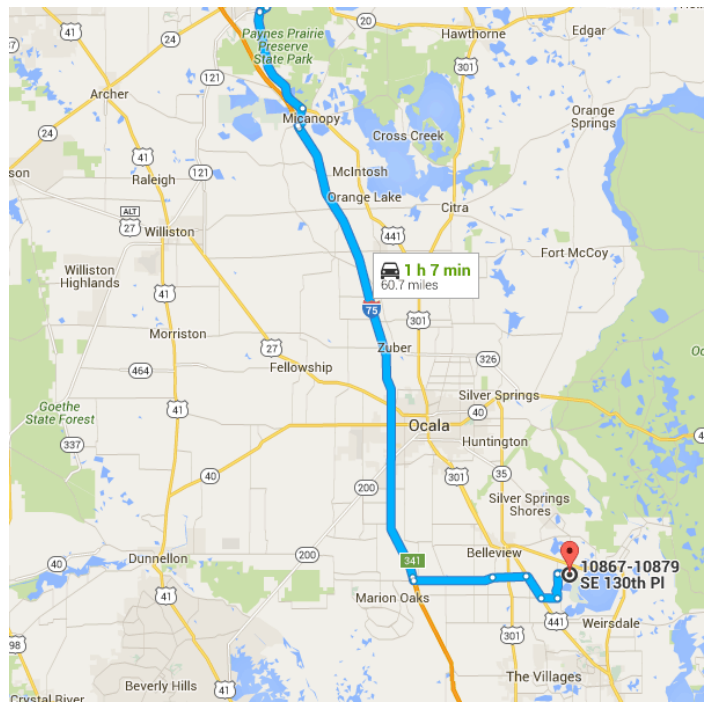

Map data ©2015 Google 5 mi

Gainesville, FL

Get on I-75 S from S Main St and US-441 S

- 17 min (12.6 mi)
 - 1. Head south on S Main St toward SW 1 Ave/SW 1st Ave
 - 0.5 mi
 - 2. At the traffic circle, take the 3rd exit and stay on S Main St
 - 1.9 mi
 - 3. Turn right onto FL-331 S/SW Williston Rd
 - 0.5 mi
 - 4. Turn left toward US-441 S
 - 0.1 mi

- 5. Slight left onto US-441 S
8.0 mi
- 6. Turn right onto Co Rd 234
1.4 mi
- 7. Turn left to merge onto I-75 S
0.2 mi

Follow I-75 S to SW County Hwy 484 in Marion County. Take exit 341 from I-75 S

- 8. Merge onto I-75 S
28 min (34.1 mi)
- 9. Take exit 341 for Marion County 484 toward Belleview/Dunnellon
33.9 mi
- 0.2 mi

Continue on SW County Hwy 484. Take SE 132nd St Rd to SE 130th Pl

- 10. Use the left 2 lanes to turn left onto SW County Hwy 484 (signs for Belleview)
22 min (14.0 mi)
- 5.8 mi

- ↑ 11. Continue onto SE 132nd St Rd
_____ 2.4 mi
- ↗ 12. Turn right onto US-27 S/US-441 S
_____ 1.9 mi
- ↖ 13. Turn left onto SE 147th Pl/SE Sunset Harbor Rd
_____ 1.2 mi
- ↖ 14. Turn left onto SE 100th Ave
_____ 1.8 mi
- ↗ 15. Turn right onto 130th St
_____ 0.3 mi
- ↖ 16. Turn left onto SE 130th Pl
_____ 0.6 mi

 Destination will be on the left

10867-10879 SE 130th Pl

Belleview, FL 34420