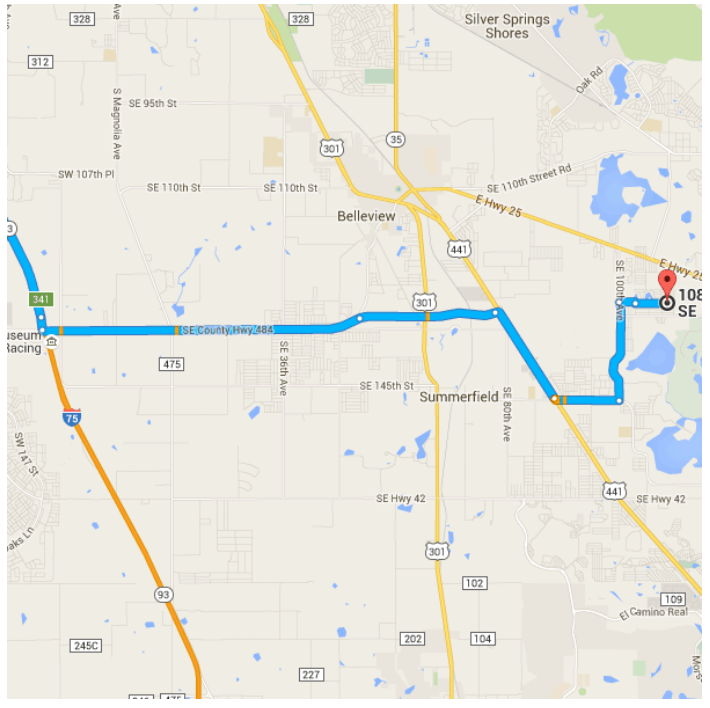

Map data ©2015 Google 5 mi

Gainesville, FL

Get on I-75 S from S Main St and US-441 S

- 17 min (12.6 mi)
 - 1. Head south on S Main St toward SW 1 Ave/SW 1st Ave
 - 0.5 mi
 - 2. At the traffic circle, take the 3rd exit and stay on S Main St
 - 1.9 mi
 - 3. Turn right onto FL-331 S/SW Williston Rd
 - 0.5 mi
 - 4. Turn left toward US-441 S
 - 0.1 mi

- 5. Slight left onto US-441 S
8.0 mi
- 6. Turn right onto Co Rd 234
1.4 mi
- 7. Turn left to merge onto I-75 S
0.2 mi

Follow I-75 S to SW County Hwy 484 in Marion County. Take exit 341 from I-75 S

- 8. Merge onto I-75 S
28 min (34.1 mi)
- 9. Take exit 341 for Marion County 484 toward Belleview/Dunnellon
33.9 mi
- 0.2 mi

Continue on SW County Hwy 484. Take SE 132nd St Rd to SE 130th Pl

- 10. Use the left 2 lanes to turn left onto SW County Hwy 484 (signs for Belleview)
22 min (14.0 mi)
- 5.8 mi

- ↑ 11. Continue onto SE 132nd St Rd
_____ 2.4 mi
- ↗ 12. Turn right onto US-27 S/US-441 S
_____ 1.9 mi
- ↖ 13. Turn left onto SE 147th Pl/SE Sunset Harbor Rd
_____ 1.2 mi
- ↖ 14. Turn left onto SE 100th Ave
_____ 1.8 mi
- ↗ 15. Turn right onto 130th St
_____ 0.3 mi
- ↖ 16. Turn left onto SE 130th Pl
_____ 0.6 mi

 Destination will be on the left

10867-10879 SE 130th Pl

Belleview, FL 34420