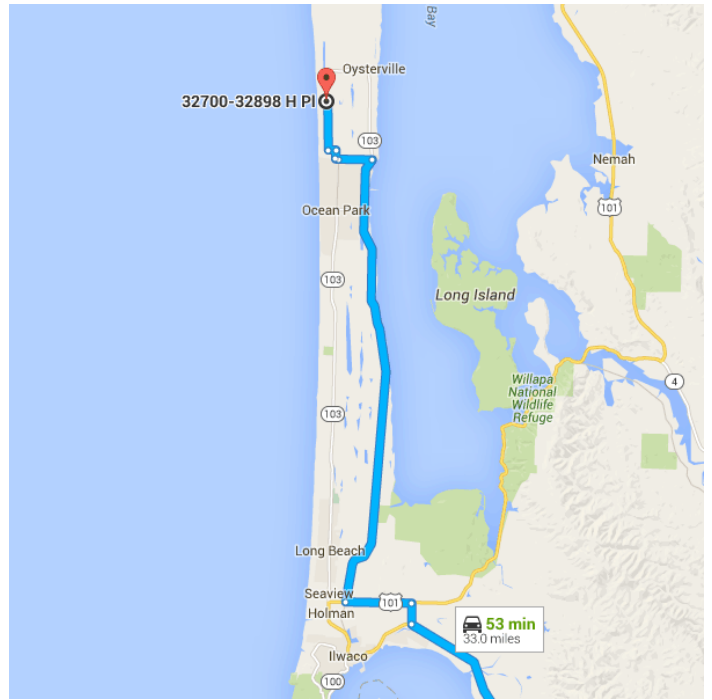

Map data ©2015 Google 5 mi

Astoria, OR

Take Exchange St, Duane St and 11th St to Marine Dr

- 3 min (0.4 mi)
↑ 1. Head south toward Exchange St
82 ft
- ↶ 2. Turn left onto Exchange St
0.1 mi
- ↑ 3. Continue straight onto 13th St
164 ft
- ↶ 4. Turn left onto Duane St
0.1 mi
- ↷ 5. Turn right onto 11th St
499 ft

Take US-101 N to Sandridge Rd in Pacific County

- _____ 25 min (16.7 mi)
- ↶ 6. Turn left onto Marine Dr
- _____ 0.1 mi
- ↗ 7. Slight right onto U.S. 30 W/Marine Dr
- _____ 1.0 mi
- ↘ 8. Turn right onto US-101 N
i Entering Washington
- _____ 13.2 mi
- ↘ 9. Turn right onto US-101 ALT
- _____ 0.6 mi
- ↶ 10. Turn left onto US-101 S
- _____ 1.9 mi

Continue on Sandridge Rd. Drive to H PI

- _____ 26 min (15.9 mi)
- ↘ 11. Turn right onto Sandridge Rd
- _____ 13.0 mi
- ↶ 12. Turn left onto Joe Johns Rd
- _____ 1.0 mi

- 13. Turn right to stay on Joe Johns Rd

374 ft
- 14. Turn right onto N St

0.3 mi
- ⬅ 15. Turn left at the 1st cross street onto
295th St

0.2 mi
- 16. Turn right onto I St

1.4 mi
- ⬅ 17. Turn left onto H Pl
i Destination will be on the left

341 ft