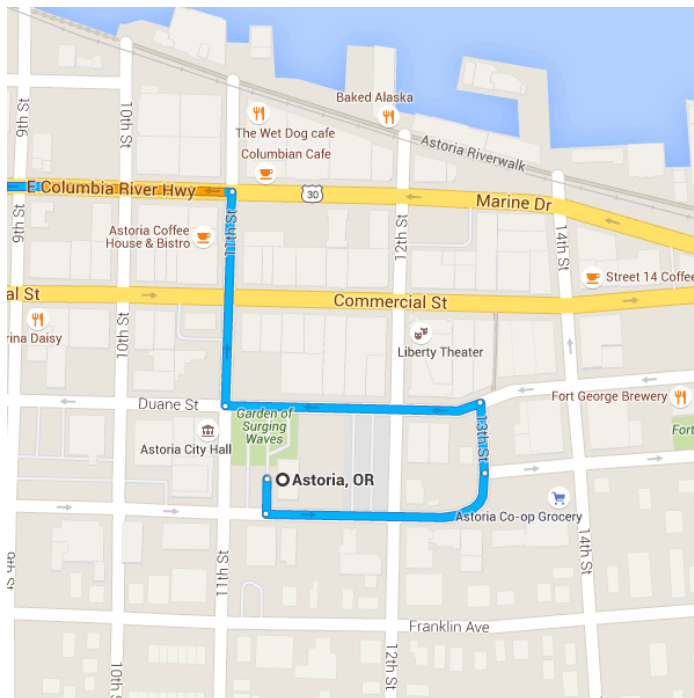

Map data ©2015 Google 5 mi

Astoria, OR

Take Exchange St, Duane St and 11th St to Marine Dr

- 3 min (0.4 mi)
↑ 1. Head south toward Exchange St
82 ft
- ↶ 2. Turn left onto Exchange St
0.1 mi
- ↑ 3. Continue straight onto 13th St
164 ft
- ↶ 4. Turn left onto Duane St
0.1 mi
- ↷ 5. Turn right onto 11th St
499 ft

Take US-101 N to Sandridge Rd in Pacific County

- _____ 25 min (16.7 mi)
- ↶ 6. Turn left onto Marine Dr
- _____ 0.1 mi
- ↗ 7. Slight right onto U.S. 30 W/Marine Dr
- _____ 1.0 mi
- ↘ 8. Turn right onto US-101 N
i Entering Washington
- _____ 13.2 mi
- ↘ 9. Turn right onto US-101 ALT
- _____ 0.6 mi
- ↶ 10. Turn left onto US-101 S
- _____ 1.9 mi

Continue on Sandridge Rd. Drive to H PI

- _____ 26 min (15.9 mi)
- ↘ 11. Turn right onto Sandridge Rd
- _____ 13.0 mi
- ↶ 12. Turn left onto Joe Johns Rd
- _____ 1.0 mi

- 13. Turn right to stay on Joe Johns Rd

374 ft
- 14. Turn right onto N St

0.3 mi
- ⬅ 15. Turn left at the 1st cross street onto
295th St

0.2 mi
- 16. Turn right onto I St

1.4 mi
- ⬅ 17. Turn left onto H Pl
i Destination will be on the left

341 ft