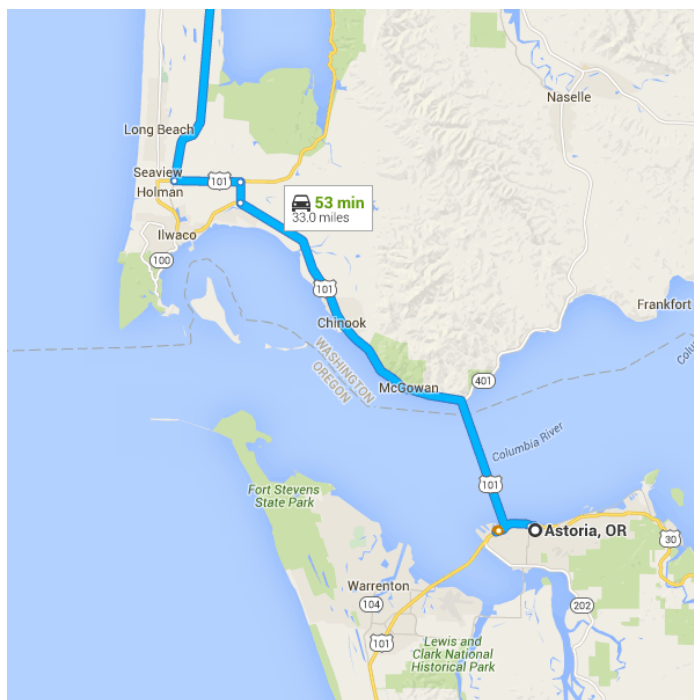

Map data ©2015 Google 5 mi

Astoria, OR

Take Exchange St, Duane St and 11th St to Marine Dr

- 3 min (0.4 mi)
↑ 1. Head south toward Exchange St
82 ft
- ↶ 2. Turn left onto Exchange St
0.1 mi
- ↑ 3. Continue straight onto 13th St
164 ft
- ↶ 4. Turn left onto Duane St
0.1 mi
- ↷ 5. Turn right onto 11th St
499 ft

Take US-101 N to Sandridge Rd in Pacific County

- _____ 25 min (16.7 mi)
- ↶ 6. Turn left onto Marine Dr
- _____ 0.1 mi
- ↗ 7. Slight right onto U.S. 30 W/Marine Dr
- _____ 1.0 mi
- ↘ 8. Turn right onto US-101 N
i Entering Washington
- _____ 13.2 mi
- ↘ 9. Turn right onto US-101 ALT
- _____ 0.6 mi
- ↶ 10. Turn left onto US-101 S
- _____ 1.9 mi

Continue on Sandridge Rd. Drive to H PI

- _____ 26 min (15.9 mi)
- ↘ 11. Turn right onto Sandridge Rd
- _____ 13.0 mi
- ↶ 12. Turn left onto Joe Johns Rd
- _____ 1.0 mi

- 13. Turn right to stay on Joe Johns Rd

374 ft
- 14. Turn right onto N St

0.3 mi
- ⬅ 15. Turn left at the 1st cross street onto
295th St

0.2 mi
- 16. Turn right onto I St

1.4 mi
- ⬅ 17. Turn left onto H Pl
i Destination will be on the left

341 ft