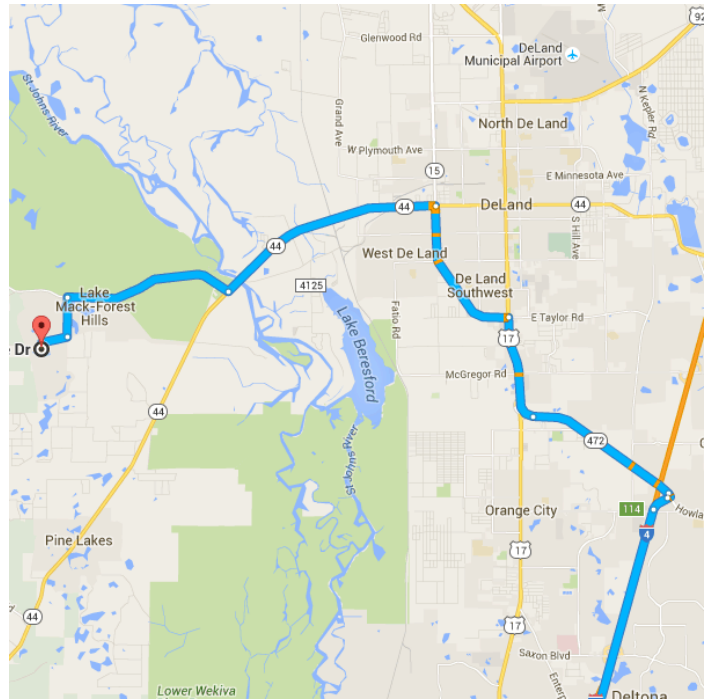

Map data ©2015 Google 5 mi

Orlando, FL

Get on I-4 E from W Anderson St

- 2 min (0.5 mi)

↑ 1. Head east on W South St toward S Orange Ave
- ↘ 2. Turn right onto S Orange Ave
- ↘ 3. Turn right onto W Anderson St
- ↗ 4. Turn right to merge onto I-4 E

- 25 min (16.3 mi)
- 7. Use the left 2 lanes to turn left onto Howland Blvd (signs for FL-472 W/Orange City/Historic Dist./Blue Spring/State Park)
- 0.1 mi

- ↑ 8. Continue onto FL-472 W

2.9 mi
- ↗ 9. Use the right lane to merge onto US-17 N/US-92 E/S Woodland Blvd via the ramp to Deland

1.9 mi
- ↶ 10. Use the left 2 lanes to turn left onto FL-15 Alt N/E Taylor Rd
i Continue to follow FL-15 Alt N

2.8 mi
- ↶ 11. Turn left onto FL-44 W

4.2 mi
- ↘ 12. Turn right onto Co Rd 42 W

3.1 mi
- ↶ 13. Turn left onto Lake Mack Dr

0.7 mi
- ↘ 14. Turn right onto Lake Mack Rd

0.5 mi
- ↶ 15. Turn left onto W Lake Dr
i Destination will be on the right

0.1 mi

44135 W Lake Dr

DeLand, FL 32720

These directions are for planning purposes only. You may find that construction projects, traffic, weather, or other events may cause conditions to differ from the map results, and you should plan your route accordingly. You must obey all signs or notices regarding your route.