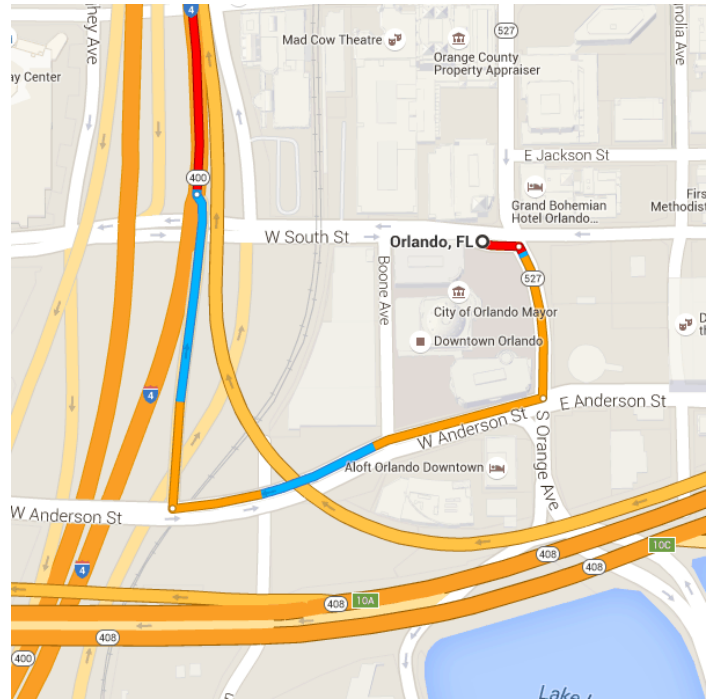

Map data ©2015 Google 5 mi

Orlando, FL

Get on I-4 E from W Anderson St

- 2 min (0.5 mi)

↑ 1. Head east on W South St toward S Orange Ave
- ↘ 2. Turn right onto S Orange Ave
- ↘ 3. Turn right onto W Anderson St
- ↗ 4. Turn right to merge onto I-4 E

Follow I-4 E to Howland Blvd in Deltona. Take exit 114 from I-4 E

- 29 min (31.0 mi)
- 5. Merge onto I-4 E
- 30.7 mi
- 6. Take exit 114 toward FL-472/Deltona/Deland
- 0.3 mi

Take FL-472 W, FL-15 Alt N, FL-44 W and Co Rd 42 W to W Lake Dr in Lake Mack-Forest Hills

- 25 min (16.3 mi)
- 7. Use the left 2 lanes to turn left onto Howland Blvd (signs for FL-472 W/Orange City/Historic Dist./Blue Spring/State Park)
- 0.1 mi

- ↑ 8. Continue onto FL-472 W

2.9 mi
- ↗ 9. Use the right lane to merge onto US-17 N/US-92 E/S Woodland Blvd via the ramp to Deland

1.9 mi
- ↶ 10. Use the left 2 lanes to turn left onto FL-15 Alt N/E Taylor Rd
i Continue to follow FL-15 Alt N

2.8 mi
- ↶ 11. Turn left onto FL-44 W

4.2 mi
- ↘ 12. Turn right onto Co Rd 42 W

3.1 mi
- ↶ 13. Turn left onto Lake Mack Dr