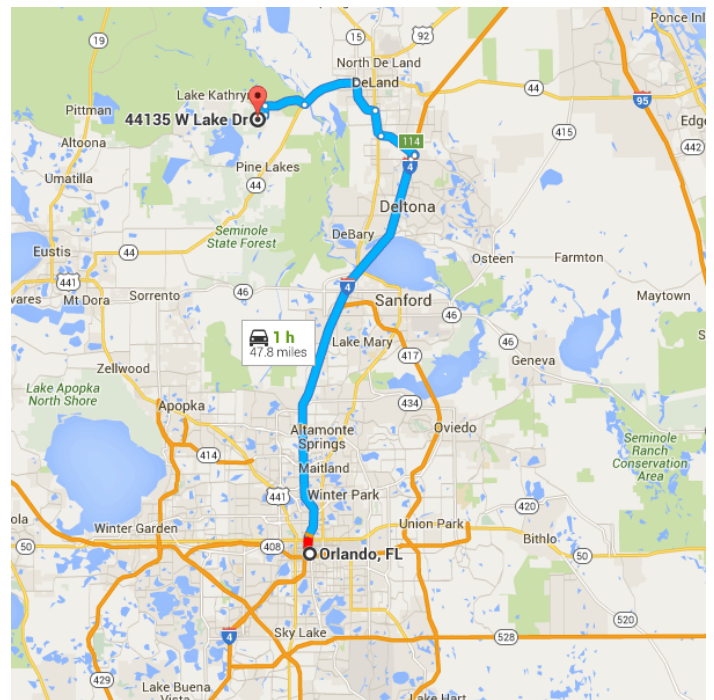

Map data ©2015 Google 5 mi

Orlando, FL

Get on I-4 E from W Anderson St

- 2 min (0.5 mi)

↑ 1. Head east on W South St toward S Orange Ave
- ↘ 2. Turn right onto S Orange Ave
- ↘ 3. Turn right onto W Anderson St
- ↗ 4. Turn right to merge onto I-4 E

Follow I-4 E to Howland Blvd in Deltona. Take exit 114 from I-4 E

- 29 min (31.0 mi)
- 5. Merge onto I-4 E
- 30.7 mi
- 6. Take exit 114 toward FL-472/Deltona/Deland
- 0.3 mi

Take FL-472 W, FL-15 Alt N, FL-44 W and Co Rd 42 W to W Lake Dr in Lake Mack-Forest Hills

- 25 min (16.3 mi)
- 7. Use the left 2 lanes to turn left onto Howland Blvd (signs for FL-472 W/Orange City/Historic Dist./Blue Spring/State Park)
- 0.1 mi

- ↑ 8. Continue onto FL-472 W

2.9 mi
- ↗ 9. Use the right lane to merge onto US-17 N/US-92 E/S Woodland Blvd via the ramp to Deland

0.7 mi
- ↘ 14. Turn right onto Lake Mack Rd

0.5 mi
- ↶ 15. Turn left onto W Lake Dr
i Destination will be on the right

0.1 mi

44135 W Lake Dr

DeLand, FL 32720

These directions are for planning purposes only. You may find that construction projects, traffic, weather, or other events may cause conditions to differ from the map results, and you should plan your route accordingly. You must obey all signs or notices regarding your route.