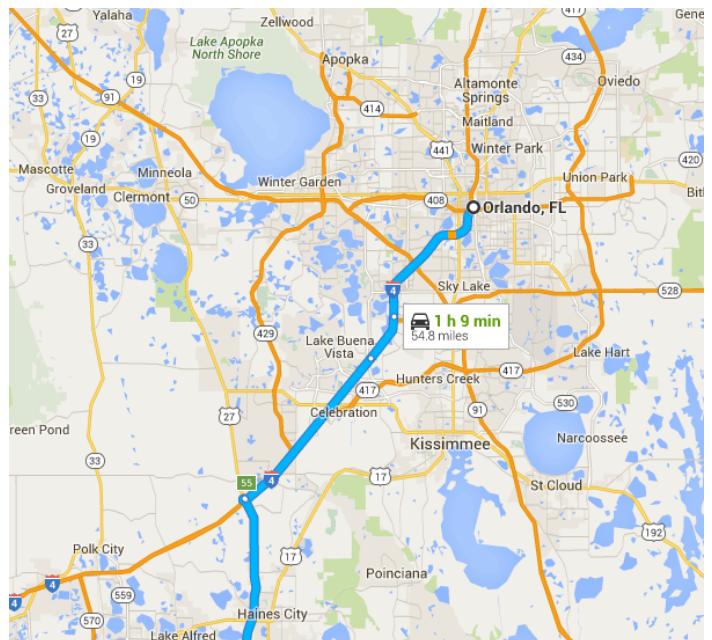

Map data ©2015 Google 5 mi

Orlando, FL

Get on I-4 W from W South St

- 3 min (0.7 mi)
- ↑ 1. Head east on W South St toward S Orange Ave
 108 ft
- ↗ 2. Turn right onto S Orange Ave
 463 ft
- ↗ 3. Turn right onto W Anderson St
 476 ft
- ↗ 4. Turn right onto Boone Ave
 0.1 mi
- ↖ 5. Turn left onto W South St
 0.2 mi

- 6. Turn left to merge onto I-4 W
-
- 0.3 mi

Follow I-4 W to US-27 S in Polk County. Take exit 55 from I-4 W

-
- 28 min (28.3 mi)
- 7. Merge onto I-4 W
-
- 10.5 mi
- 8. Keep left to stay on I-4 W
-
- 3.6 mi
- 9. Keep left to stay on I-4 W
-
- 13.7 mi
- 10. Use the right 2 lanes to take exit 55 to merge onto US-27 S
-
- 0.5 mi

Follow US-27 S to S 7th St in Lake Wales

-
- 37 min (25.8 mi)
- 11. Merge onto US-27 S
-
- 24.2 mi
- 12. Turn left to merge onto FL-60 E/W Polk Ave toward Vero Beach
- [Continue to follow FL-60 E](#)
-
- 1.5 mi
- 13. Turn right onto S 7th St
- [Destination will be on the left](#)
-
- 289 ft

514 S 7th St
 Lake Wales, FL 33853

projects, traffic, weather, or other events may cause conditions to differ from the map results, and you should plan your route accordingly. You must obey all signs or notices regarding your route.