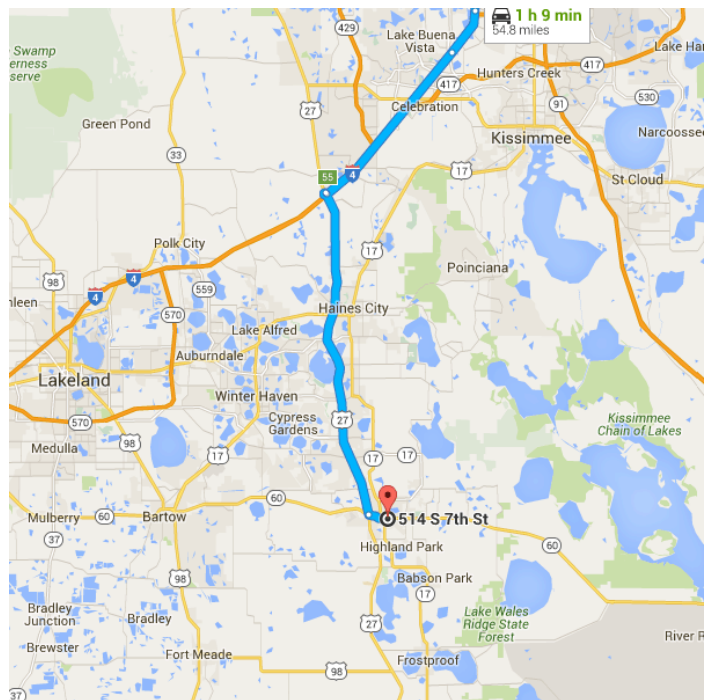

Map data ©2015 Google 5 mi

Orlando, FL

Get on I-4 W from W South St

- 3 min (0.7 mi)
- ↑ 1. Head east on W South St toward S Orange Ave
 108 ft
- ↗ 2. Turn right onto S Orange Ave
 463 ft
- ↗ 3. Turn right onto W Anderson St
 476 ft
- ↗ 4. Turn right onto Boone Ave
 0.1 mi
- ↖ 5. Turn left onto W South St
 0.2 mi

- 6. Turn left to merge onto I-4 W
-
- 0.3 mi

Follow I-4 W to US-27 S in Polk County. Take exit 55 from I-4 W

-
- 28 min (28.3 mi)
- 7. Merge onto I-4 W
-
- 10.5 mi
- 8. Keep left to stay on I-4 W
-
- 3.6 mi
- 9. Keep left to stay on I-4 W
-
- 13.7 mi
- 10. Use the right 2 lanes to take exit 55 to merge onto US-27 S
-
- 0.5 mi

Follow US-27 S to S 7th St in Lake Wales

-
- 37 min (25.8 mi)
- 11. Merge onto US-27 S
-
- 24.2 mi
- 12. Turn left to merge onto FL-60 E/W Polk Ave toward Vero Beach
- [Continue to follow FL-60 E](#)
-
- 1.5 mi
- 13. Turn right onto S 7th St
- [Destination will be on the left](#)
-
- 289 ft

514 S 7th St
 Lake Wales, FL 33853

projects, traffic, weather, or other events may cause conditions to differ from the map results, and you should plan your route accordingly. You must obey all signs or notices regarding your route.