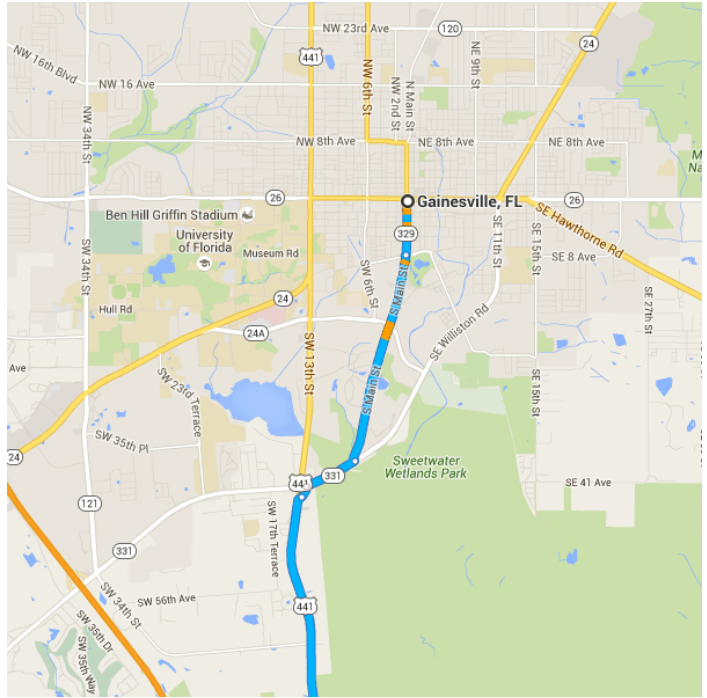

Map data ©2015 Google 5 mi

## Gainesville, FL

### Take S Main St to US-441 S

- 6 min (3.0 mi)  
↑ 1. Head south on S Main St toward SW 1 Ave/SW 1st Ave
- 0.5 mi  
📍 2. At the traffic circle, take the 3rd exit and stay on S Main St
- 1.9 mi  
➡ 3. Turn right onto FL-331 S/SW Williston Rd
- 0.5 mi  
↩ 4. Turn left toward US-441 S
- 0.1 mi

**Follow US-441 S, I-75 S and FL-40 W to SW 146th Ct in Marion County**

- 45 min (43.7 mi)
- ↙
5. Slight left onto US-441 S
- 8.0 mi
- ↘
6. Turn right onto Co Rd 234
- 1.4 mi
- ↙
7. Turn left to merge onto I-75 S
- 22.6 mi
- ↘
8. Take exit 352 for FL-40 toward Ocala/Silver Springs
- 0.2 mi
- ↘
9. Turn right onto FL-40 W/W Silver Springs Blvd
- i
Continue to follow FL-40 W
- 11.5 mi