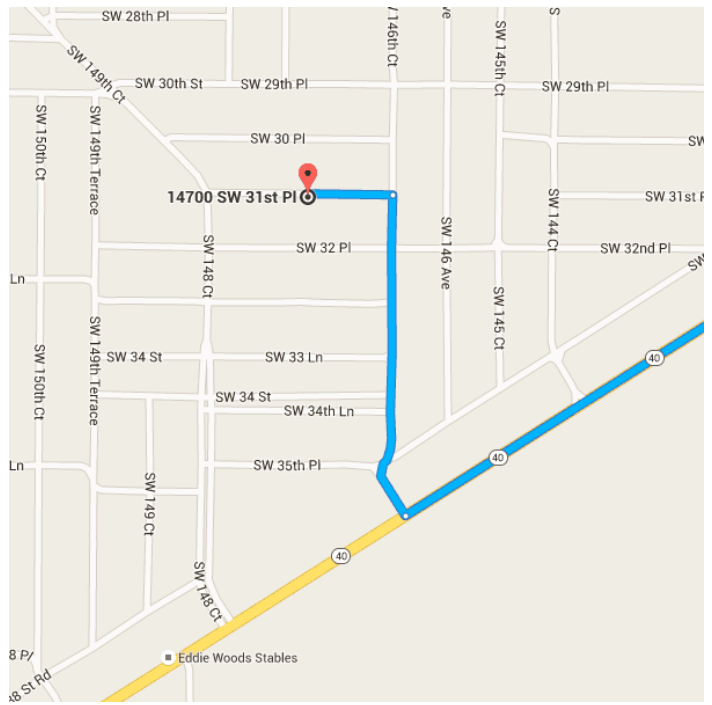

## Gainesville, FL

### Take S Main St to US-441 S

- 6 min (3.0 mi)  
↑ 1. Head south on S Main St toward SW 1 Ave/SW 1st Ave
- 0.5 mi  
📍 2. At the traffic circle, take the 3rd exit and stay on S Main St
- 1.9 mi  
➡ 3. Turn right onto FL-331 S/SW Williston Rd
- 0.5 mi  
↩ 4. Turn left toward US-441 S
- 0.1 mi

**Follow US-441 S, I-75 S and FL-40 W to SW 146th Ct in Marion County**

- 45 min (43.7 mi)
- ↙
5. Slight left onto US-441 S
- 8.0 mi
- ↘
6. Turn right onto Co Rd 234
- 1.4 mi
- ↙
7. Turn left to merge onto I-75 S
- 22.6 mi
- ↘
8. Take exit 352 for FL-40 toward Ocala/Silver Springs
- 0.2 mi
- ↘
9. Turn right onto FL-40 W/W Silver Springs Blvd
- i
Continue to follow FL-40 W
- 11.5 mi

**Continue on SW 146th Ct. Drive to SW 31st Pl**

- 2 min (0.5 mi)
- ↘
10. Turn right onto SW 146th Ct
- 0.4 mi
- ↙
11. Turn left onto SW 31st Pl
- i
Destination will be on the left
- 499 ft

14700 SW 31st Pl