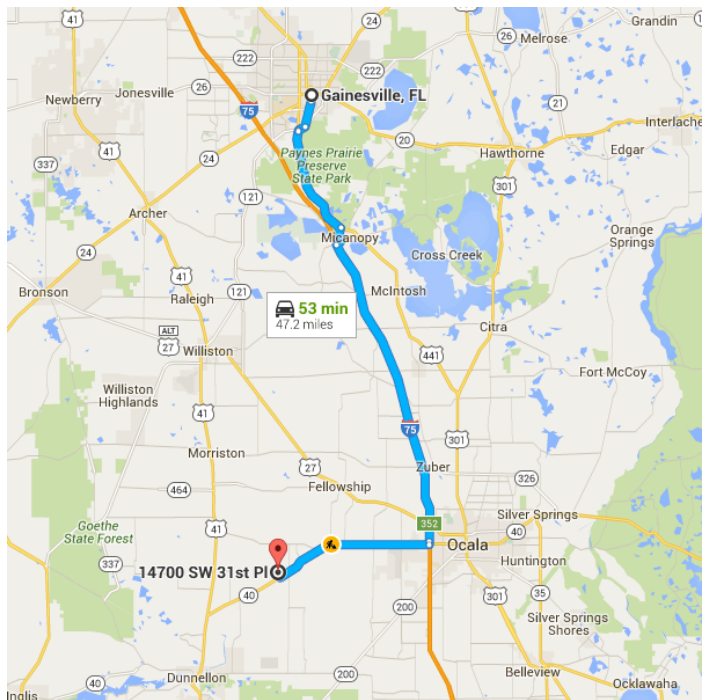

## Gainesville, FL

### Take S Main St to US-441 S

- 6 min (3.0 mi)  
↑ 1. Head south on S Main St toward SW 1 Ave/SW 1st Ave
- 0.5 mi  
📍 2. At the traffic circle, take the 3rd exit and stay on S Main St
- 1.9 mi  
➡ 3. Turn right onto FL-331 S/SW Williston Rd
- 0.5 mi  
↩ 4. Turn left toward US-441 S
- 0.1 mi

**Follow US-441 S, I-75 S and FL-40 W to SW 146th Ct in Marion County**

- 45 min (43.7 mi)
- ↙
5. Slight left onto US-441 S
- 8.0 mi
- ↘
6. Turn right onto Co Rd 234
- 1.4 mi
- ↙
7. Turn left to merge onto I-75 S
- 22.6 mi
- ↘
8. Take exit 352 for FL-40 toward Ocala/Silver Springs
- 0.2 mi
- ↘
9. Turn right onto FL-40 W/W Silver Springs Blvd
- i
Continue to follow FL-40 W
- 11.5 mi

**Continue on SW 146th Ct. Drive to SW 31st Pl**

- 2 min (0.5 mi)
- ↘
10. Turn right onto SW 146th Ct
- 0.4 mi
- ↙
11. Turn left onto SW 31st Pl
- i
Destination will be on the left
- 499 ft

14700 SW 31st Pl