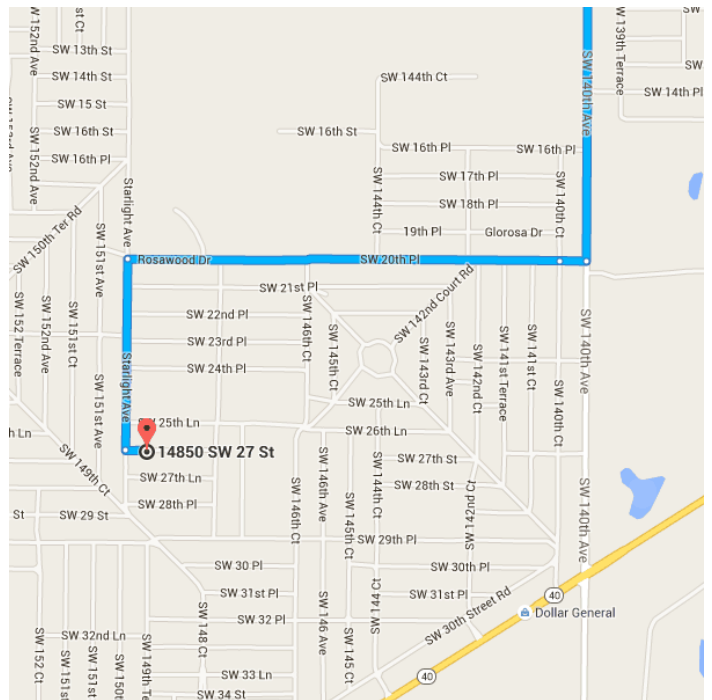

Map data ©2015 Google 5 mi

Gainesville, FL

Drive from SW Williston Rd, FL-121 S, US-41 S and W Hwy 328 to Marion County

52 min (41.6 mi)

- ↑ 1. Head south on S Main St toward SW 1 Ave/SW 1st Ave
0.5 mi
- 📍 2. At the traffic circle, take the 3rd exit and stay on S Main St
1.9 mi
- ↗ 3. Turn right onto SW Williston Rd
11.6 mi
- ↑ 4. Continue onto FL-121 S
7.1 mi

- 5. Slight left onto N Main St
0.4 mi
- 6. Turn right onto W Noble Ave
0.5 mi
- 7. Turn left onto US-41 S/NW 7th St
Continue to follow US-41 S
12.9 mi
- 8. Turn left onto W Hwy 328
5.3 mi
- 9. Turn right onto SW 140th Ave
1.3 mi

Follow SW 20th Pl and SW 150th Ct/Starlight Ave to SW 27 St

- 10. Turn right toward SW 20th Pl
4 min (1.5 mi)
318 ft
- 11. Continue onto SW 20th Pl
1.0 mi
- 12. Turn left onto SW 150th Ct/Starlight Ave
0.4 mi
- 13. Turn left onto SW 27 St
Destination will be on the right
256 ft

14850 SW 27 St

Ocala, FL 34481

These directions are for planning purposes only. You may find that construction projects, traffic, weather, or other events may cause conditions to differ from the map results, and you should plan your route accordingly. You must obey all signs or notices regarding your route.