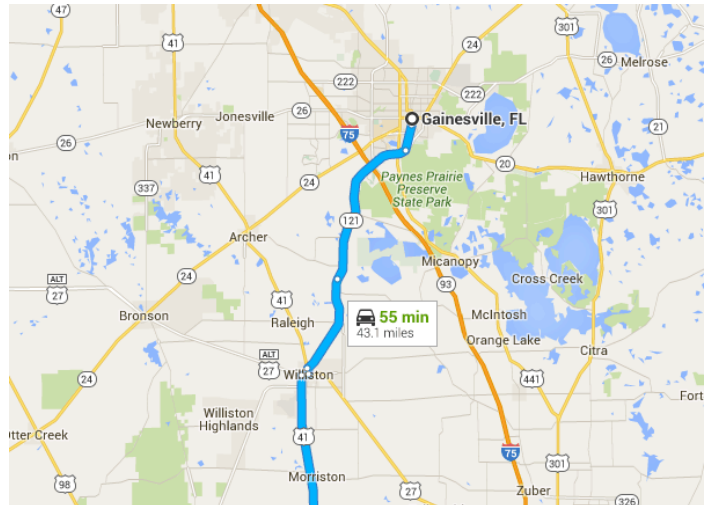

Map data ©2015 Google 5 mi

Gainesville, FL

Drive from SW Williston Rd, FL-121 S, US-41 S and W Hwy 328 to Marion County

52 min (41.6 mi)

- ↑ 1. Head south on S Main St toward SW 1 Ave/SW 1st Ave
0.5 mi
- 📍 2. At the traffic circle, take the 3rd exit and stay on S Main St
1.9 mi
- ↗ 3. Turn right onto SW Williston Rd
11.6 mi
- ↑ 4. Continue onto FL-121 S
7.1 mi

- 5. Slight left onto N Main St
0.4 mi
- 6. Turn right onto W Noble Ave
0.5 mi
- 7. Turn left onto US-41 S/NW 7th St
Continue to follow US-41 S
12.9 mi
- 8. Turn left onto W Hwy 328
5.3 mi
- 9. Turn right onto SW 140th Ave
1.3 mi

Follow SW 20th Pl and SW 150th Ct/Starlight Ave to SW 27 St

- 10. Turn right toward SW 20th Pl
4 min (1.5 mi)
318 ft
- 11. Continue onto SW 20th Pl
1.0 mi
- 12. Turn left onto SW 150th Ct/Starlight Ave
0.4 mi
- 13. Turn left onto SW 27 St
Destination will be on the right
256 ft

14850 SW 27 St

Ocala, FL 34481

These directions are for planning purposes only. You may find that construction projects, traffic, weather, or other events may cause conditions to differ from the map results, and you should plan your route accordingly. You must obey all signs or notices regarding your route.