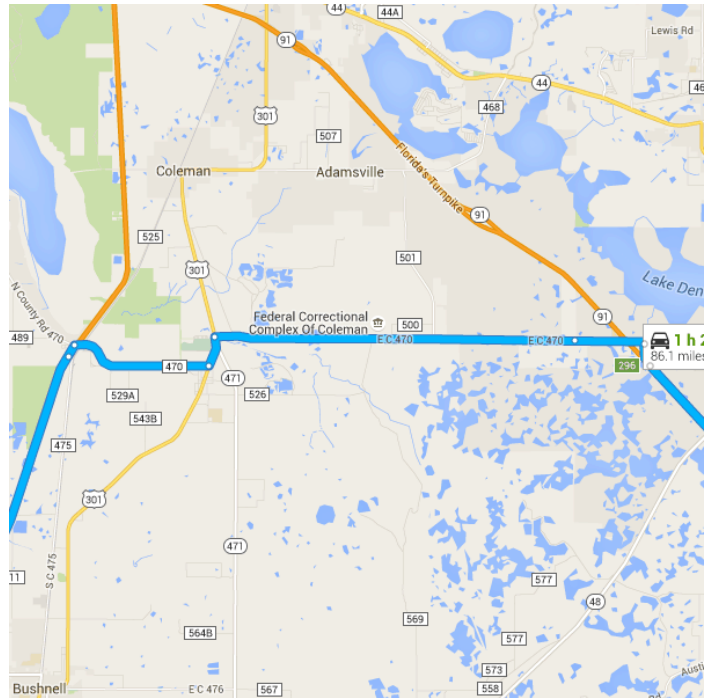

Follow FL-408 W and Florida's Turnpike to County Rd 470 W in Leesburg. Take exit 296 from FL-91

- 35 min (39.7 mi)

5. Merge onto FL-408 W

Toll road
- 8.9 mi

6. Use the right 2 lanes to take the Florida's Turnpike N exit toward Ocala

Toll road
- 0.6 mi

7. Merge onto Florida's Turnpike

Toll road
- 21.7 mi

8. Keep left at the fork to stay on Florida's Turnpike

Toll road
- 8.1 mi

9. Continue onto FL-91/Florida's Turnpike

Toll road
- 62 ft

10. Take exit 296 for County Rd 470 toward Leesburg

Toll road
- 0.4 mi

Get on I-75 S in Sumter County from E C 470 and County Rd 470 W

14 min (11.1 mi)

- 11. Turn left onto County Rd 470 W
⚠ Partial toll road
- 12. Continue onto E C 470
- 13. Turn left onto US-301 S
- 14. Turn right onto County Rd 470 W
- 15. Turn left to merge onto I-75 S

Follow I-75 S to FL-50 W/US-98 N/Cortez Blvd in Hernando County. Take exit 301 from I-75 S

16 min (18.3 mi)

- 16. Merge onto I-75 S
- 17. Take exit 301 to merge onto FL-50 W/US-98 N/Cortez Blvd toward Brooksville