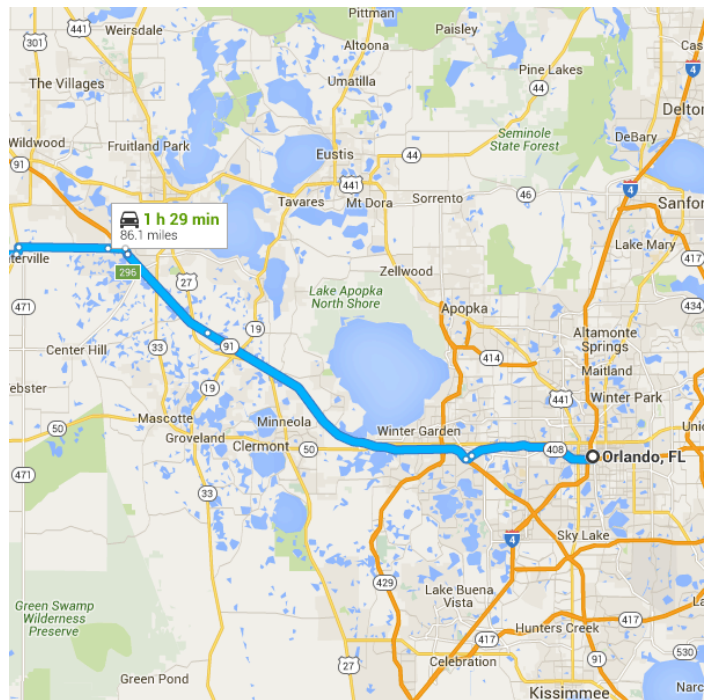

Follow FL-408 W and Florida's Turnpike to County Rd 470 W in Leesburg. Take exit 296 from FL-91

- 35 min (39.7 mi)

5. Merge onto FL-408 W

Toll road
- 8.9 mi

6. Use the right 2 lanes to take the Florida's Turnpike N exit toward Ocala

Toll road
- 0.6 mi

7. Merge onto Florida's Turnpike

Toll road
- 21.7 mi

8. Keep left at the fork to stay on Florida's Turnpike

Toll road
- 8.1 mi

9. Continue onto FL-91/Florida's Turnpike

Toll road
- 62 ft

10. Take exit 296 for County Rd 470 toward Leesburg

Toll road
- 0.4 mi

Get on I-75 S in Sumter County from E C 470 and County Rd 470 W

14 min (11.1 mi)

- 11. Turn left onto County Rd 470 W
⚠ Partial toll road
- 12. Continue onto E C 470
- 13. Turn left onto US-301 S
- 14. Turn right onto County Rd 470 W
- 15. Turn left to merge onto I-75 S

Follow I-75 S to FL-50 W/US-98 N/Cortez Blvd in Hernando County. Take exit 301 from I-75 S

16 min (18.3 mi)

- 16. Merge onto I-75 S
- 17. Take exit 301 to merge onto FL-50 W/US-98 N/Cortez Blvd toward Brooksville