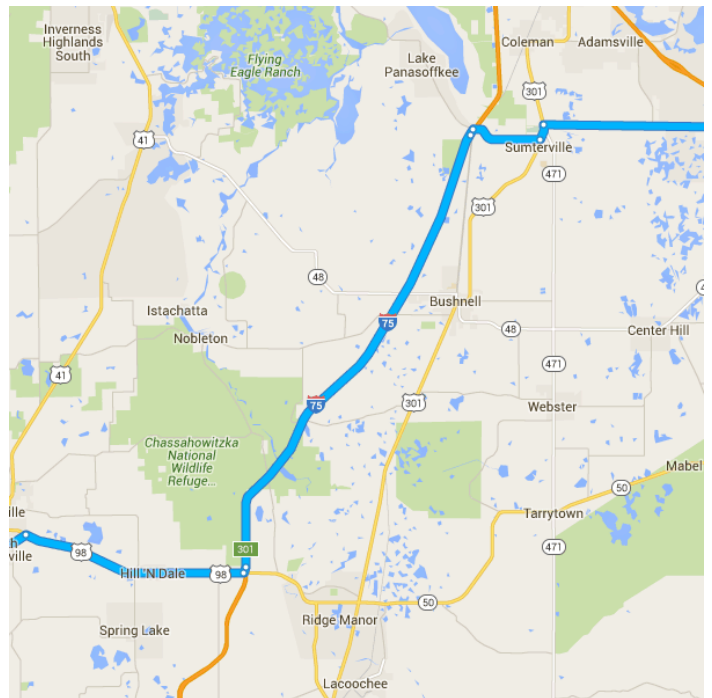

Follow FL-408 W and Florida's Turnpike to County Rd 470 W in Leesburg. Take exit 296 from FL-91

- 35 min (39.7 mi)

5. Merge onto FL-408 W

Toll road
- 8.9 mi

6. Use the right 2 lanes to take the Florida's Turnpike N exit toward Ocala

Toll road
- 0.4 mi

Get on I-75 S in Sumter County from E C 470 and County Rd 470 W

14 min (11.1 mi)

- 11. Turn left onto County Rd 470 W
⚠ Partial toll road
- 12. Continue onto E C 470
- 13. Turn left onto US-301 S
- 14. Turn right onto County Rd 470 W
- 15. Turn left to merge onto I-75 S

Follow I-75 S to FL-50 W/US-98 N/Cortez Blvd in Hernando County. Take exit 301 from I-75 S

16 min (18.3 mi)

- 16. Merge onto I-75 S
- 17. Take exit 301 to merge onto FL-50 W/US-98 N/Cortez Blvd toward Brooksville

- ↷ 25. Turn right onto Blair Ave

- ↶ 26. Turn left onto Alice St
i Destination will be on the left

2.3 mi

0.5 mi

3.1 mi

0.7 mi

0.6 mi

0.7 mi