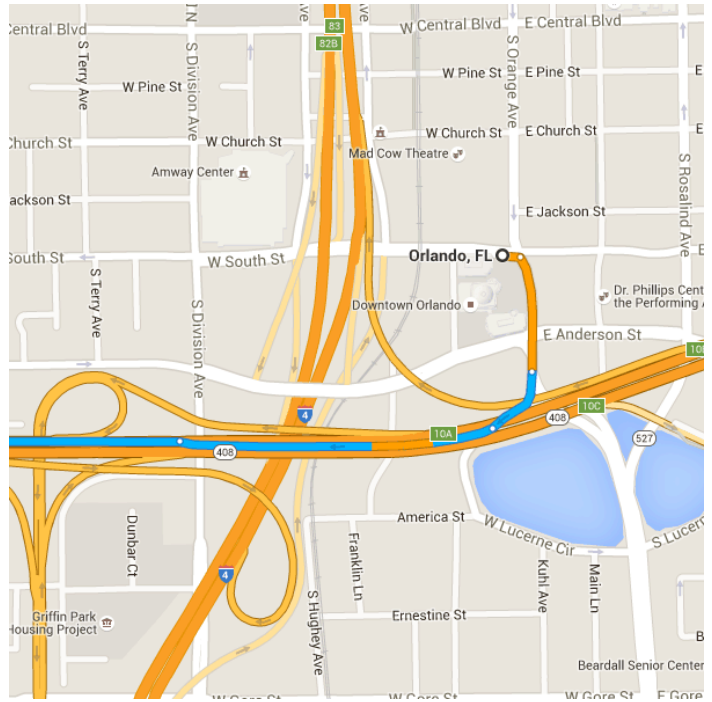

Map data ©2015 Google 20 mi

Orlando, FL

Get on FL-408 W

- 2 min (0.6 mi)
 - 1. Head east on W South St toward S Orange Ave
 - 108 ft
 - 2. Turn right onto S Orange Ave
 - 0.1 mi
 - 3. Turn right onto N Lucerne Cir W
 - 443 ft
 - 4. Use the right 2 lanes to take the Toll ramp
 - 0.4 mi

Follow FL-408 W and Florida's Turnpike to County Rd 470 W in Leesburg. Take exit 296 from FL-91

- 35 min (39.7 mi)

5. Merge onto FL-408 W

Toll road
- 8.9 mi

6. Use the right 2 lanes to take the Florida's Turnpike N exit toward Ocala

Follow I-75 S to FL-50 W/US-98 N/Cortez Blvd in Hernando County. Take exit 301 from I-75 S

16 min (18.3 mi)

- 16. Merge onto I-75 S
- 17. Take exit 301 to merge onto FL-50 W/US-98 N/Cortez Blvd toward Brooksville

- ↷ 25. Turn right onto Blair Ave

- ↶ 26. Turn left onto Alice St
i Destination will be on the left

2.3 mi

0.5 mi

3.1 mi

0.7 mi

0.6 mi

0.7 mi