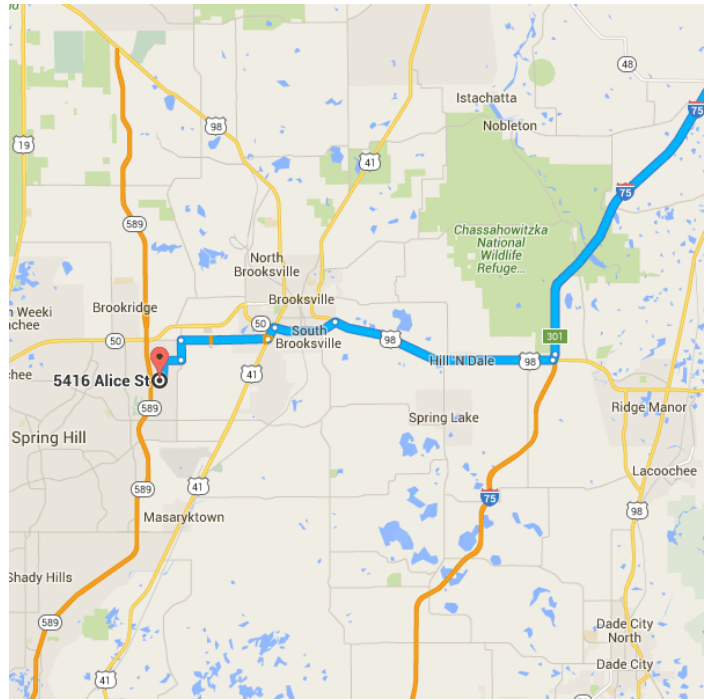

Follow FL-408 W and Florida's Turnpike to County Rd 470 W in Leesburg. Take exit 296 from FL-91

- 35 min (39.7 mi)

5. Merge onto FL-408 W

Toll road
- 8.9 mi

6. Use the right 2 lanes to take the Florida's Turnpike N exit toward Ocala

- ↶ 20. Use the left 3 lanes to turn left onto Broad St

- ↷ 21. Turn right onto Wiscon Rd

- ↶ 22. Turn left onto California St

- ↷ 23. Turn right onto Forzando Ave

- ↑ 24. Forzando Ave turns slightly left and becomes Casson St

- ↷ 25. Turn right onto Blair Ave

- ↶ 26. Turn left onto Alice St
i Destination will be on the left

2.3 mi

0.5 mi

3.1 mi

0.7 mi

0.6 mi

0.7 mi

0.1 mi

295 ft

5416 Alice St

Brooksville, FL 34604

These directions are for planning purposes only. You may find that construction projects, traffic, weather, or other events may cause conditions to differ from the map results, and you should plan your route accordingly. You must obey all signs or notices regarding your route.