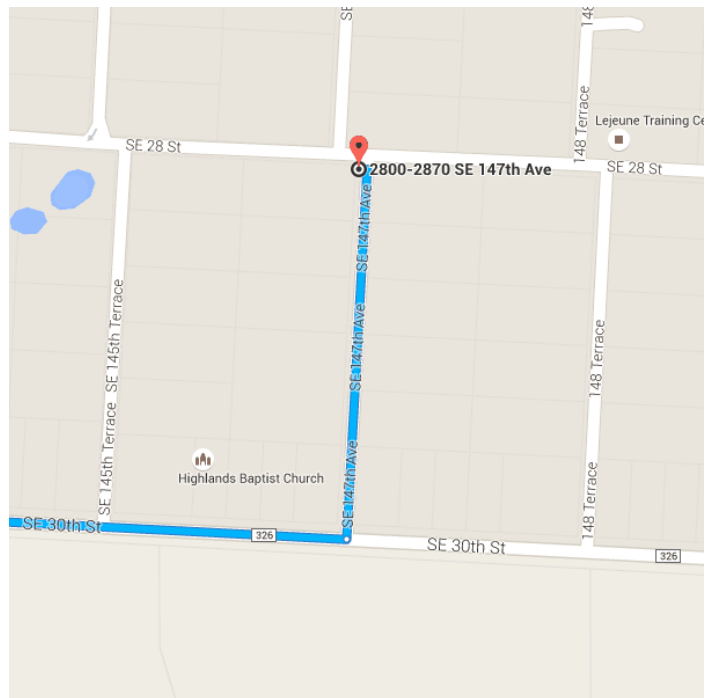

## Gainesville, FL

Take SW Williston Rd and FL-121 S to SE 147th Ave in Williston Highlands

- 41 min (32.1 mi)
- ↑ 1. Head south on S Main St toward SW 1 Ave/SW 1st Ave
- 0.5 mi
- 📍 2. At the traffic circle, take the 3rd exit and stay on S Main St
- 1.9 mi
- ➡ 3. Turn right onto SW Williston Rd
- 11.6 mi
- ↑ 4. Continue onto FL-121 S
- 7.1 mi

- 5. Slight left onto N Main St 0.4 mi

---

- 6. Turn right onto W Noble Ave 0.5 mi

---

- 7. Turn left onto US-41 S/NW 7th St 0.8 mi  
i Continue to follow US-41 S

---

- 8. Turn right onto FL-121 S 8.7 mi

---

- 9. Turn left onto SE 30th St 0.5 mi

---

- Turn left onto SE 147th Ave 58 s (0.2 mi)  
i Destination will be on the left

## 2800-2870 SE 147th Ave

Morriston, FL 32668

These directions are for planning purposes only. You may find that construction projects, traffic, weather, or other events may cause conditions to differ from the map results, and you should plan your route accordingly. You must obey all signs or notices regarding your route.