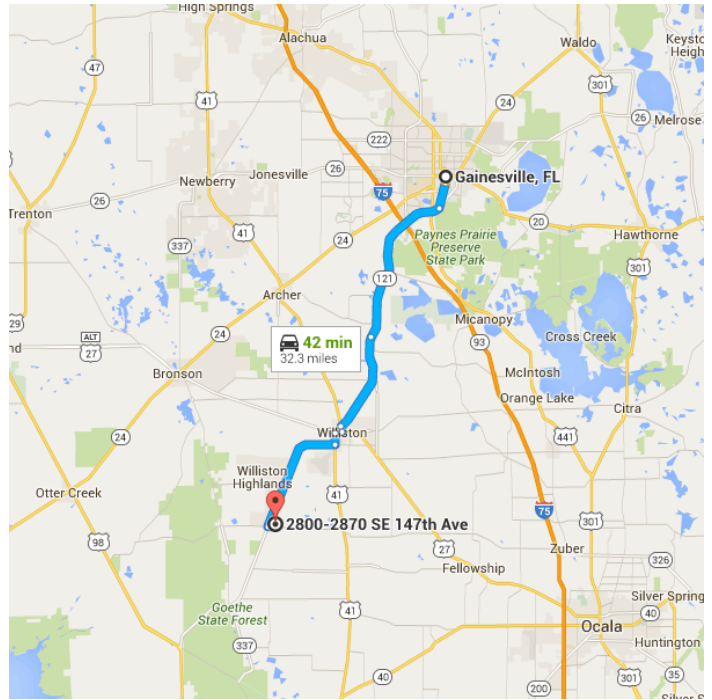

## Gainesville, FL

Take SW Williston Rd and FL-121 S to SE 147th Ave in Williston Highlands

- 41 min (32.1 mi)
- ↑ 1. Head south on S Main St toward SW 1 Ave/SW 1st Ave
- 0.5 mi
- 📍 2. At the traffic circle, take the 3rd exit and stay on S Main St
- 1.9 mi
- ➡ 3. Turn right onto SW Williston Rd
- 11.6 mi
- ↑ 4. Continue onto FL-121 S
- 7.1 mi

- 5. Slight left onto N Main St 0.4 mi

---

- 6. Turn right onto W Noble Ave 0.5 mi

---

- 7. Turn left onto US-41 S/NW 7th St 0.8 mi  
i Continue to follow US-41 S

---

- 8. Turn right onto FL-121 S 8.7 mi

---

- 9. Turn left onto SE 30th St 0.5 mi

---

- Turn left onto SE 147th Ave 58 s (0.2 mi)  
i Destination will be on the left

## 2800-2870 SE 147th Ave

Morriston, FL 32668

These directions are for planning purposes only. You may find that construction projects, traffic, weather, or other events may cause conditions to differ from the map results, and you should plan your route accordingly. You must obey all signs or notices regarding your route.