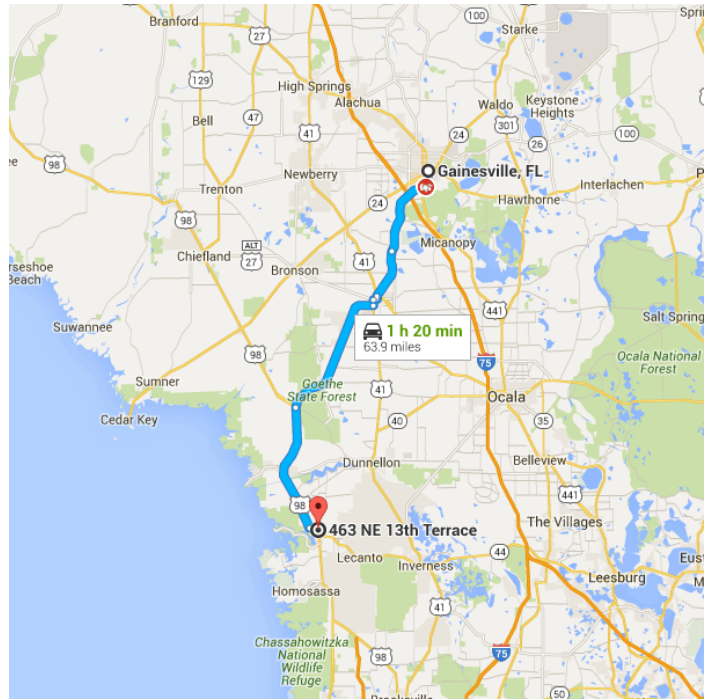

Map data ©2015 Google 10 mi

Gainesville, FL

Follow SW Williston Rd, FL-121 S and US-19
S/US-98 S to NE 11th St in Crystal River

1 h 13 min (63.3 mi)

- ↑ 1. Head south on S Main St toward SW 1 Ave/SW 1st Ave
0.5 mi
- 📍 2. At the traffic circle, take the 3rd exit and stay on S Main St
1.9 mi
- ➡ 3. Turn right onto SW Williston Rd
11.6 mi
- ↑ 4. Continue onto FL-121 S
7.1 mi

- ↶ 5. Slight left onto N Main St
_____ 0.4 mi
- ↷ 6. Turn right onto W Noble Ave
_____ 0.5 mi
- ↶ 7. Turn left onto US-41 S/NW 7th St
📍 Continue to follow US-41 S
_____ 0.8 mi
- ↷ 8. Turn right onto FL-121 S
_____ 20.2 mi
- ↶ 9. Turn left onto US-19 S/US-98 S
_____ 18.7 mi
- ↶ 10. Turn left onto N Turkey Oak Dr
_____ 0.9 mi
- ↷ 11. Turn right onto N Citrus Ave
_____ 0.5 mi

Continue on NE 11th St. Take NE 3rd Ave to NE 13th Terrace

- _____ 2 min (0.6 mi)
- ↶ 12. Turn left onto NE 11th St
_____ 0.2 mi
- ↶ 13. Turn left onto NE 3rd Ave
_____ 0.2 mi
- ↷ 14. Turn right onto NE 13th Terrace
📍 Destination will be on the left
_____ 0.2 mi