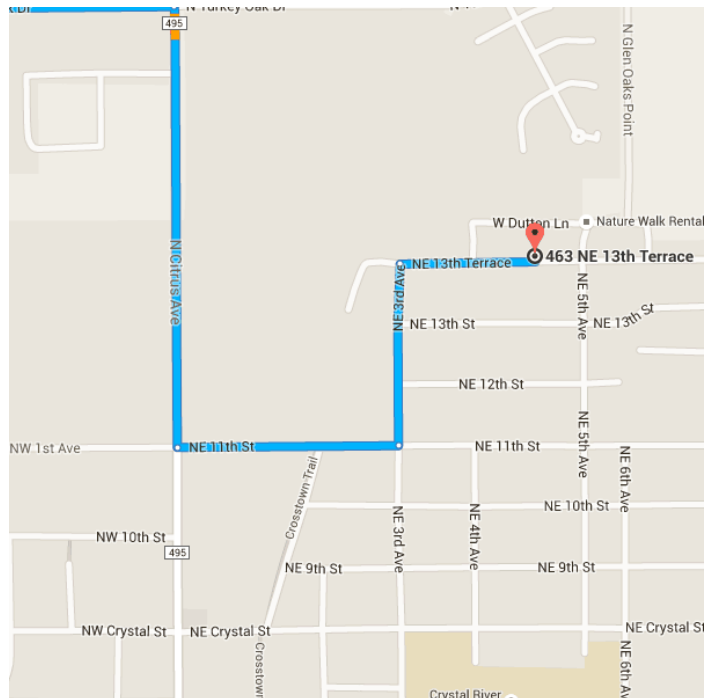

Map data ©2015 Google 10 mi

Gainesville, FL

Follow SW Williston Rd, FL-121 S and US-19
S/US-98 S to NE 11th St in Crystal River

1 h 13 min (63.3 mi)

- ↑ 1. Head south on S Main St toward SW 1 Ave/SW 1st Ave
0.5 mi
- 📍 2. At the traffic circle, take the 3rd exit and stay on S Main St
1.9 mi
- ➡ 3. Turn right onto SW Williston Rd
11.6 mi
- ↑ 4. Continue onto FL-121 S
7.1 mi

- ↶ 5. Slight left onto N Main St
_____ 0.4 mi
- ↷ 6. Turn right onto W Noble Ave
_____ 0.5 mi
- ↶ 7. Turn left onto US-41 S/NW 7th St
📍 Continue to follow US-41 S
_____ 0.8 mi
- ↷ 8. Turn right onto FL-121 S
_____ 20.2 mi
- ↶ 9. Turn left onto US-19 S/US-98 S
_____ 18.7 mi
- ↶ 10. Turn left onto N Turkey Oak Dr
_____ 0.9 mi
- ↷ 11. Turn right onto N Citrus Ave
_____ 0.5 mi

Continue on NE 11th St. Take NE 3rd Ave to NE 13th Terrace

- _____ 2 min (0.6 mi)
- ↶ 12. Turn left onto NE 11th St
_____ 0.2 mi
- ↶ 13. Turn left onto NE 3rd Ave
_____ 0.2 mi
- ↷ 14. Turn right onto NE 13th Terrace
📍 Destination will be on the left
_____ 0.2 mi

463 NE 13th Terrace

Crystal River, FL 34428

These directions are for planning purposes only. You may find that construction projects, traffic, weather, or other events may cause conditions to differ from the map results, and you should plan your route accordingly. You must obey all signs or notices regarding your route.