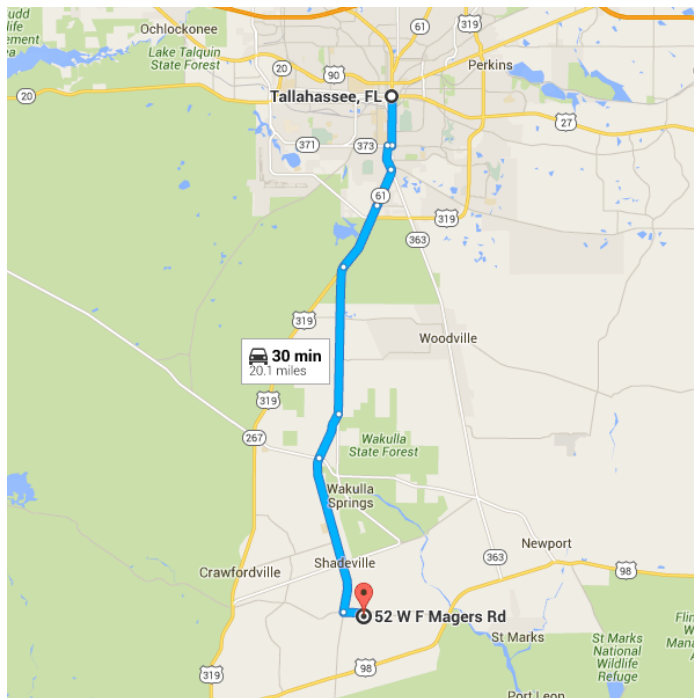

Map data ©2015 Google 2 mi

## Tallahassee, FL

Take FL-61 S and Spring Creek Hwy to W F Magers Rd in Wakulla County

- 31 min (19.9 mi)
  - ↑ 1. Head south on S Monroe St toward Apalachee Pkwy
    - 23 ft
  - ↑ 2. Continue straight to stay on S Monroe St
    - 0.1 mi
  - ↑ 3. Continue straight to stay on S Monroe St
    - 1.7 mi
  - ↗ 4. Turn right onto Orange Ave
    - 0.1 mi

- ↶ 5. Turn left at the 1st cross street onto S Adams St  
0.9 mi
- ↑ 6. Continue onto FL-61 S/Crawfordville Rd  
1.4 mi
- ↑ 7. Continue straight to stay on FL-61 S/Crawfordville Rd  
2.5 mi
- ↶ 8. Slight left onto FL-61 S  
5.2 mi
- ↷ 9. Turn right onto Bethel Church Rd/Old Shell Point Rd  
1.7 mi
- ↑ 10. Continue onto Spring Creek Hwy  
5.6 mi
- ↶ 11. Turn left onto Martin Luther King Jr Memorial Rd  
0.7 mi

- ↷ Turn right onto W F Magers Rd  
 ⓘ Destination will be on the right  
 26 s (0.1 mi)