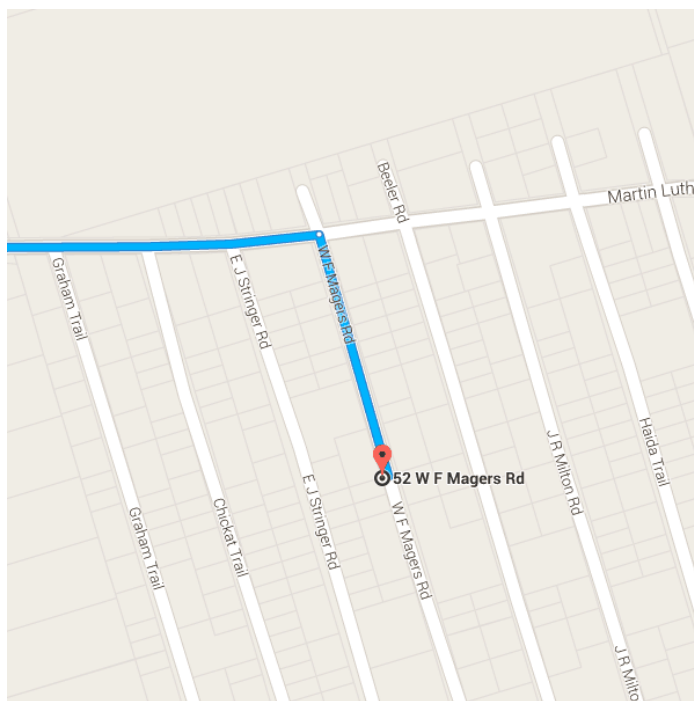

Map data ©2015 Google 2 mi

## Tallahassee, FL

Take FL-61 S and Spring Creek Hwy to W F Magers Rd in Wakulla County

- 31 min (19.9 mi)
  - ↑ 1. Head south on S Monroe St toward Apalachee Pkwy
    - 23 ft
  - ↑ 2. Continue straight to stay on S Monroe St
    - 0.1 mi
  - ↑ 3. Continue straight to stay on S Monroe St
    - 1.7 mi
  - ↗ 4. Turn right onto Orange Ave
    - 0.1 mi

- ↶ 5. Turn left at the 1st cross street onto S Adams St  
0.9 mi
- ↑ 6. Continue onto FL-61 S/Crawfordville Rd  
1.4 mi
- ↑ 7. Continue straight to stay on FL-61 S/Crawfordville Rd  
2.5 mi
- ↶ 8. Slight left onto FL-61 S  
5.2 mi
- ↷ 9. Turn right onto Bethel Church Rd/Old Shell Point Rd  
1.7 mi
- ↑ 10. Continue onto Spring Creek Hwy  
5.6 mi
- ↶ 11. Turn left onto Martin Luther King Jr Memorial Rd  
0.7 mi

- ↷ Turn right onto W F Magers Rd  
 ⓘ Destination will be on the right  
 26 s (0.1 mi)