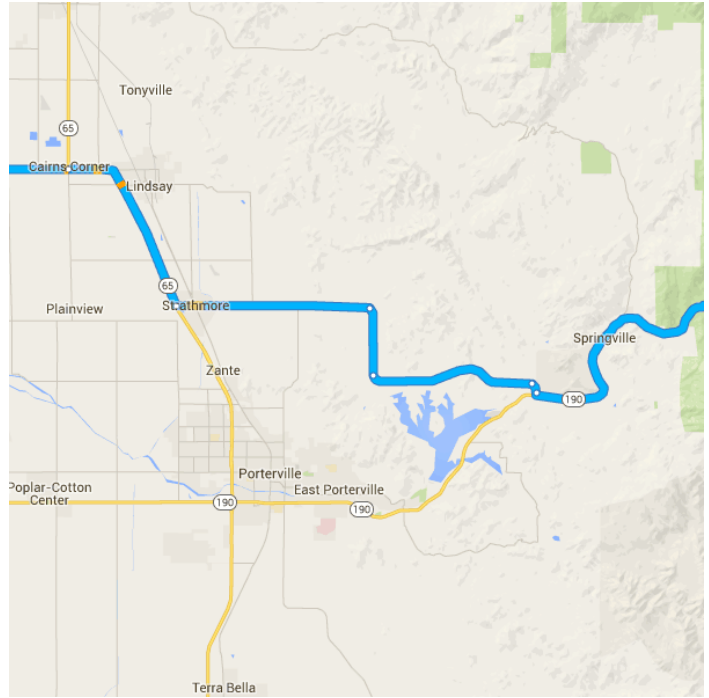

CA-190 E

1. 17 min (14.6 mi)
2. ↩ 10. Turn left onto Ave 196
   - ↑ 11. Continue onto Rd 276
   - ↑ 12. Continue straight onto Ave 176/M-176
   - ↑ 13. Continue onto Rd 320
- 6.4 mi
- 2.3 mi
- 5.6 mi
- 0.3 mi