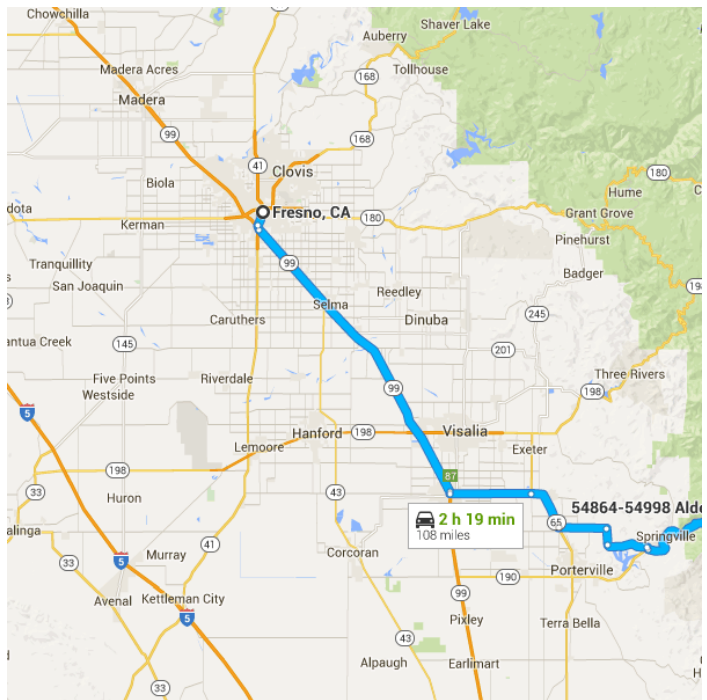

Follow CA-99 S to CA-137 E/E Tulare Ave in Tulare. Take exit 87 from CA-99 S