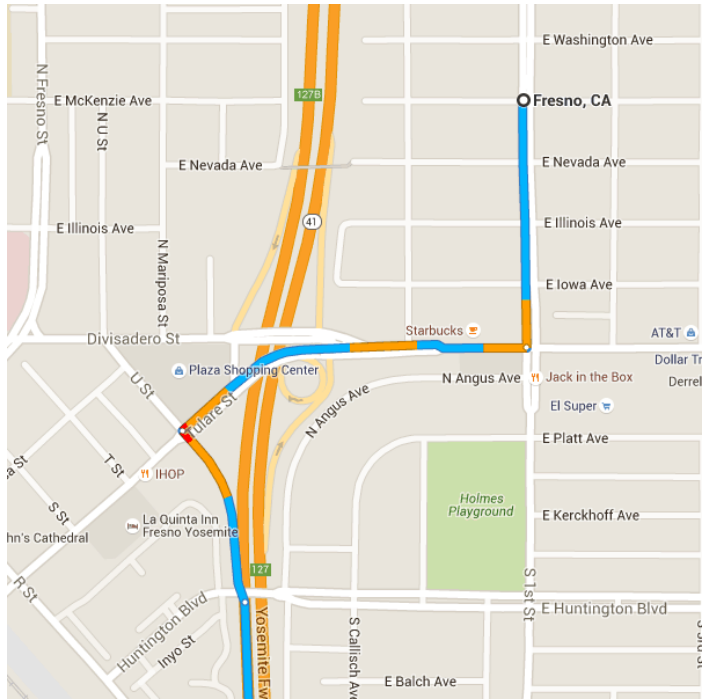

Follow CA-99 S to CA-137 E/E Tulare Ave in Tulare. Take exit 87 from CA-99 S

Continue on Ave 196. Take Ave 176/M-176 to