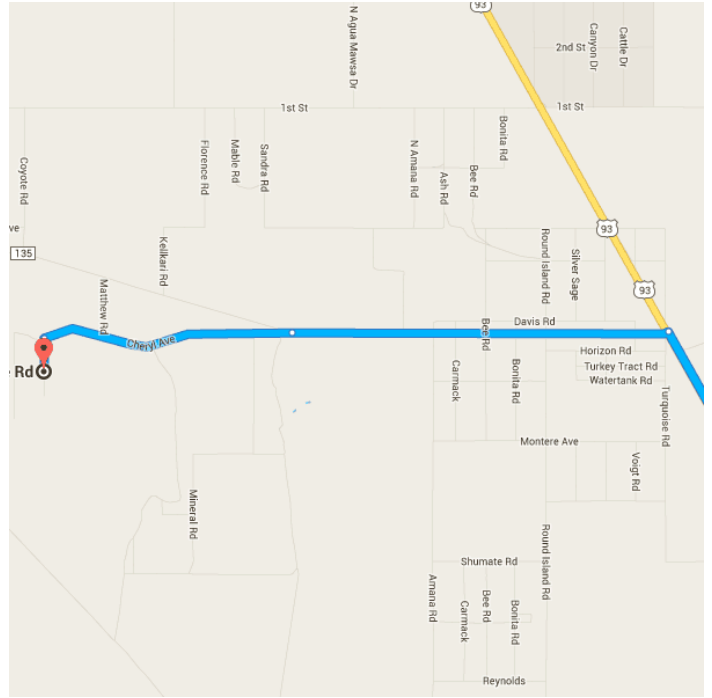

Map data ©2015 Google 5 mi

Kingman, AZ

Take E Andy Devine Ave/Historic Rte 66 to W Beale St

2 min (0.6 mi)

- ↑ 1. Head south on N 4th St toward E Andy Devine Ave/Historic Rte 66
292 ft
- 2. Turn right onto E Andy Devine Ave/Historic Rte 66
0.4 mi
- ↗ 3. Slight right at Ella's Pl
292 ft

Follow US-93 N to Cottonwood Rd

- 24 min (26.1 mi)
- ↙
4. Use any lane to turn slightly left onto W Beale St

1.1 mi
- ↑
5. Continue onto US-93 N

25.0 mi

Follow Cottonwood Rd and Cheryl Ave to Coyote Rd

- 24 min (5.5 mi)
- ↙
6. Turn left onto Cottonwood Rd

3.1 mi
- ↙
7. Slight left onto Cheryl Ave

2.1 mi

8. Turn left onto Coyote Rd

0.3 mi

12251-12499 Coyote Rd

Dolan Springs, AZ 86441