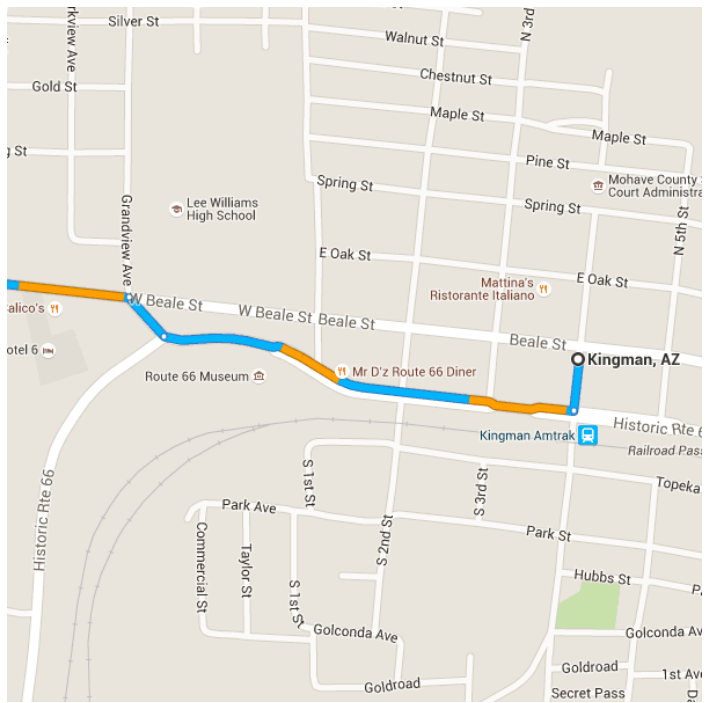

Map data ©2015 Google 5 mi

Kingman, AZ

Take E Andy Devine Ave/Historic Rte 66 to W Beale St

2 min (0.6 mi)

- ↑ 1. Head south on N 4th St toward E Andy Devine Ave/Historic Rte 66
292 ft
- 2. Turn right onto E Andy Devine Ave/Historic Rte 66
0.4 mi
- ↗ 3. Slight right at Ella's Pl
292 ft

Follow US-93 N to Cottonwood Rd

- 24 min (26.1 mi)
- ↙
4. Use any lane to turn slightly left onto W Beale St

1.1 mi
- ↑
5. Continue onto US-93 N

25.0 mi

Follow Cottonwood Rd and Cheryl Ave to Coyote Rd

- 24 min (5.5 mi)
- ↙
6. Turn left onto Cottonwood Rd

3.1 mi
- ↙
7. Slight left onto Cheryl Ave

2.1 mi

8. Turn left onto Coyote Rd

0.3 mi

12251-12499 Coyote Rd

Dolan Springs, AZ 86441