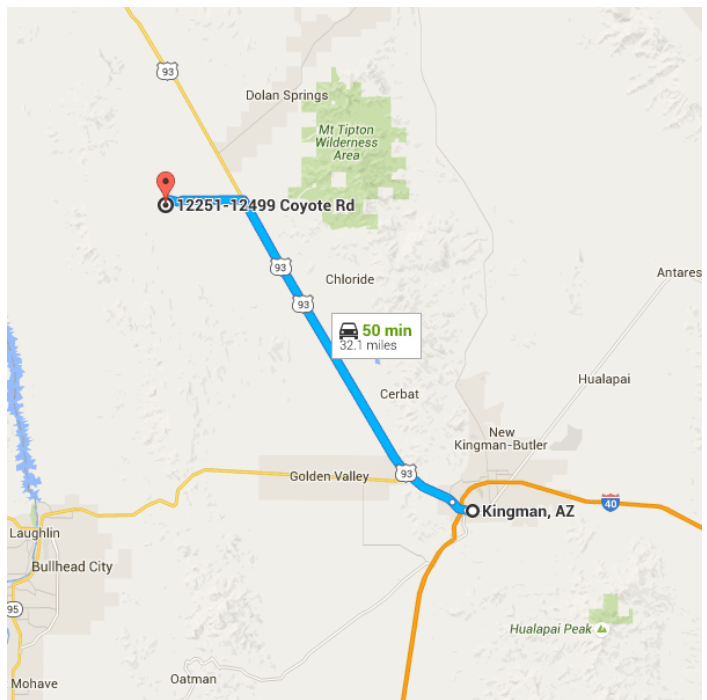

Map data ©2015 Google 5 mi

Kingman, AZ

Take E Andy Devine Ave/Historic Rte 66 to W Beale St

2 min (0.6 mi)

- ↑ 1. Head south on N 4th St toward E Andy Devine Ave/Historic Rte 66
292 ft
- 2. Turn right onto E Andy Devine Ave/Historic Rte 66
0.4 mi
- ↗ 3. Slight right at Ella's Pl
292 ft

Follow US-93 N to Cottonwood Rd

- 24 min (26.1 mi)
- ↙
4. Use any lane to turn slightly left onto W Beale St

1.1 mi
- ↑
5. Continue onto US-93 N

25.0 mi

Follow Cottonwood Rd and Cheryl Ave to Coyote Rd

- 24 min (5.5 mi)
- ↙
6. Turn left onto Cottonwood Rd

3.1 mi
- ↙
7. Slight left onto Cheryl Ave

2.1 mi

8. Turn left onto Coyote Rd

0.3 mi

12251-12499 Coyote Rd

Dolan Springs, AZ 86441