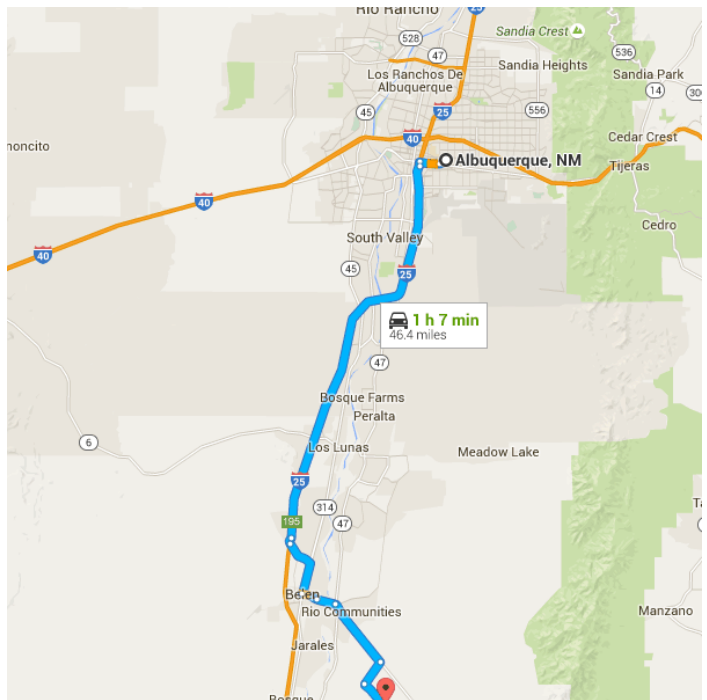

Albuquerque, NM

Get on I-25 S from Monte Vista Blvd NE and Central Ave NE/Rte 66

- 7 min (2.3 mi)
 - ↑
 1. Head north on Amherst Dr NE toward Roma Ave NE

 299 ft
 - ↶
 2. Turn left onto Monte Vista Blvd NE

 0.6 mi
 - ↗
 3. Use the left 2 lanes to turn slightly right onto Central Ave NE/Rte 66

 1.4 mi
 - ↵
 4. Turn left onto the Interstate 25 S ramp

 0.2 mi

Follow I-25 S to I-25BUS in Belen. Take exit 195 from I-25 S

- 24 min (28.5 mi)
- ↑

28.0 mi
- ↙

0.4 mi

Continue on I-25BUS. Take NM-47 S/Rio Communities Blvd to Turbine Rd

- 34 min (15.7 mi)
- ↑

4.2 mi
- ↙

1.1 mi

- ↑ 9. Continue onto NM-309 W/E River Rd

 1.3 mi
- ↘ 10. Slight right toward NM-47 S/Rio Communities Blvd

 312 ft
- ↘ 11. Slight right onto NM-47 S/Rio Communities Blvd

 4.9 mi
- ↘ 12. Turn right onto Turbine Rd

 1.8 mi
- ↑ 13. Continue onto Escobar Pl