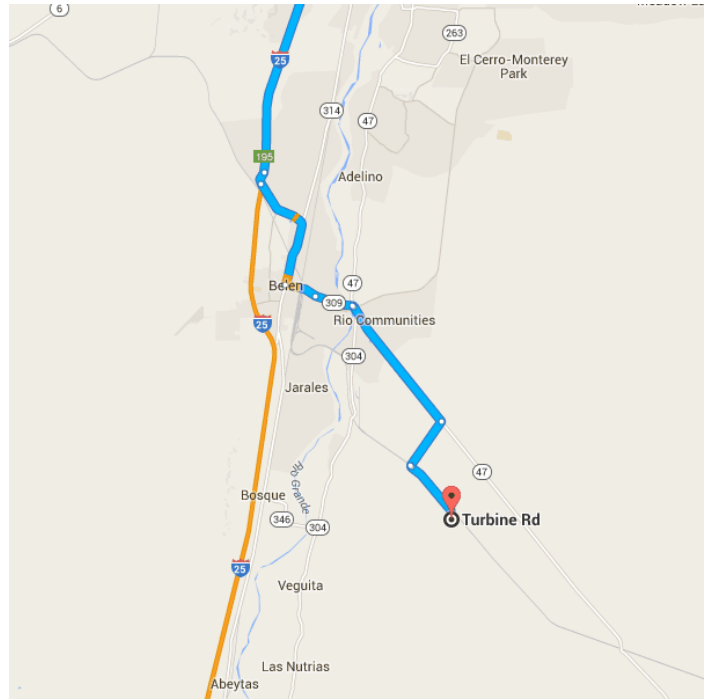

- ↑ 9. Continue onto NM-309 W/E River Rd

  1.3 mi
- ↘ 10. Slight right toward NM-47 S/Rio Communities Blvd

  ---

  312 ft
- ↘ 11. Slight right onto NM-47 S/Rio Communities Blvd

  4.9 mi
- ↘ 12. Turn right onto Turbine Rd

  1.8 mi
- ↑ 13. Continue onto Escobar Pl

  ---

  417 ft
- ↑ 14. Continue straight onto Turbine Rd
  ⓘ Destination will be on the left

  2.3 mi