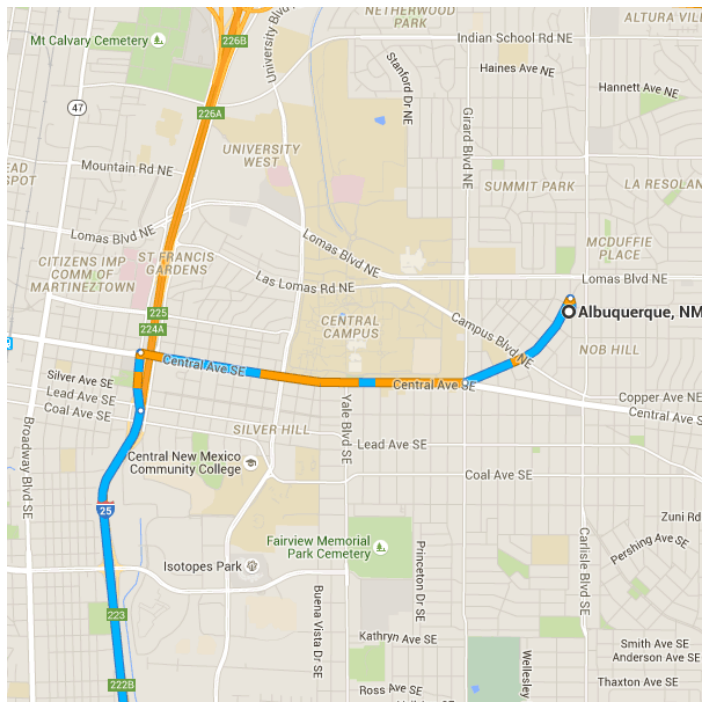

Albuquerque, NM

Get on I-25 S from Monte Vista Blvd NE and Central Ave NE/Rte 66

- 7 min (2.3 mi)
 - ↑
 1. Head north on Amherst Dr NE toward Roma Ave NE

 299 ft
 - ↶
 2. Turn left onto Monte Vista Blvd NE

 0.6 mi
 - ↗
 3. Use the left 2 lanes to turn slightly right onto Central Ave NE/Rte 66

 1.4 mi
 - ↵
 4. Turn left onto the Interstate 25 S ramp

 0.2 mi

Follow I-25 S to I-25BUS in Belen. Take exit 195 from I-25 S

- 24 min (28.5 mi)
- ↑

28.0 mi
- ↙

0.4 mi

Continue on I-25BUS. Take NM-47 S/Rio Communities Blvd to Turbine Rd

- 34 min (15.7 mi)
- ↑

4.2 mi
- ↙

1.1 mi

- ↑ 9. Continue onto NM-309 W/E River Rd

 417 ft
- ↑ 14. Continue straight onto Turbine Rd
 ⓘ Destination will be on the left

 2.3 mi

Turbine Rd

Belen, NM 87002