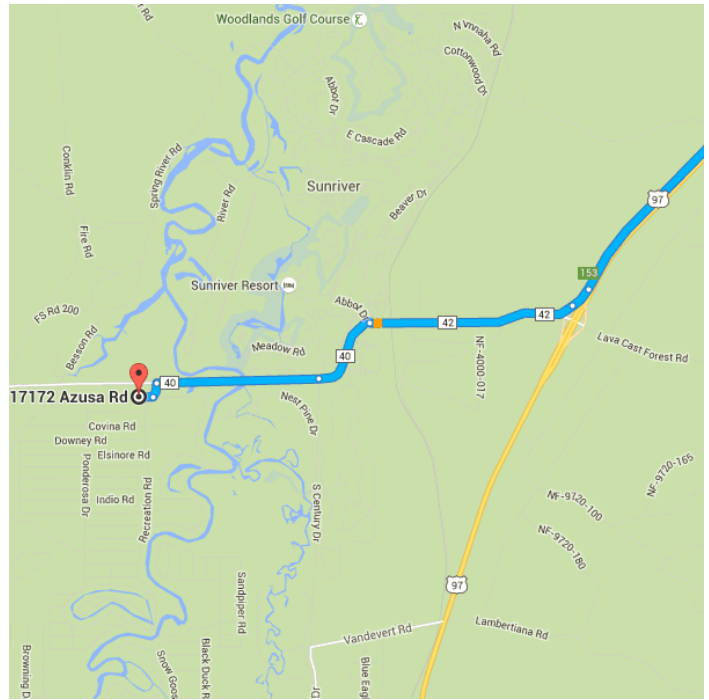

Map data ©2015 Google 2 mi

Bend, OR

Take NW Franklin Ave and NW Hawthorne Ave to US-97 S/Bend Pkwy

- 3 min (0.6 mi)
 - ↑ 1. Head southeast toward NW Wall St
56 ft
 - ↑ 2. Continue onto NW Franklin Ave
0.3 mi
 - ↶ 3. Turn left onto NW Harriman St
0.1 mi
 - ↷ 4. Turn right onto NW Hawthorne Ave
0.2 mi

Follow US-97 S to S Century Dr/Lava Cast Forest Rd/NF-9720. Take exit 153 from US-97 S

- 16 min (14.5 mi)
- 5. Turn right onto US-97 S/Bend Pkwy
i Continue to follow US-97 S

 - 6. Take exit 153 for S Century Dr toward Sunriver
14.3 mi

 - 0.2 mi

Follow S Century Dr and Spring River Rd to Azusa Rd in Three Rivers

- 6 min (3.6 mi)
- 7. Slight right onto S Century Dr/Lava Cast Forest Rd/NF-9720 (signs for Sunriver/Mt Bachelor)
i Continue to follow S Century Dr

 - 1.5 mi

- 8. At the traffic circle, take the 2nd exit and stay on S Century Dr
_____ 0.6 mi
 - 9. Continue onto Spring River Rd
_____ 1.2 mi
 - 10. Turn left onto Recreation Rd/Solar Dr
_____ 0.1 mi
 - 11. Turn right at the 1st cross street onto Azusa Rd
_____ 0.1 mi
- i** Destination will be on the right