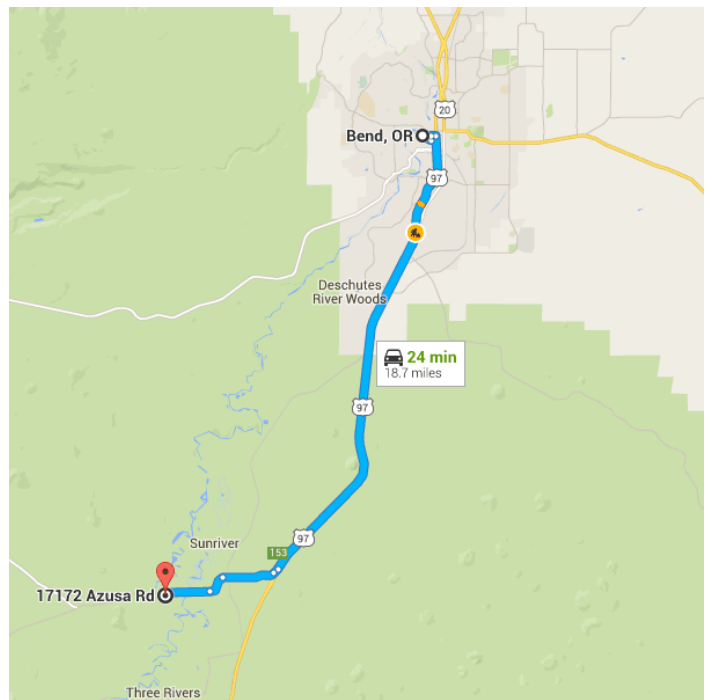

Map data ©2015 Google 2 mi

Bend, OR

Take NW Franklin Ave and NW Hawthorne Ave to US-97 S/Bend Pkwy

- 3 min (0.6 mi)
 - ↑ 1. Head southeast toward NW Wall St
56 ft
 - ↑ 2. Continue onto NW Franklin Ave
0.3 mi
 - ↶ 3. Turn left onto NW Harriman St
0.1 mi
 - ↷ 4. Turn right onto NW Hawthorne Ave
0.2 mi

Follow US-97 S to S Century Dr/Lava Cast Forest Rd/NF-9720. Take exit 153 from US-97 S

- 16 min (14.5 mi)
- 5. Turn right onto US-97 S/Bend Pkwy
i Continue to follow US-97 S

 - 6. Take exit 153 for S Century Dr toward Sunriver
14.3 mi

 - 0.2 mi

Follow S Century Dr and Spring River Rd to Azusa Rd in Three Rivers

- 6 min (3.6 mi)
- 7. Slight right onto S Century Dr/Lava Cast Forest Rd/NF-9720 (signs for Sunriver/Mt Bachelor)
i Continue to follow S Century Dr

 - 1.5 mi

- 8. At the traffic circle, take the 2nd exit and stay on S Century Dr
_____ 0.6 mi
 - 9. Continue onto Spring River Rd
_____ 1.2 mi
 - 10. Turn left onto Recreation Rd/Solar Dr
_____ 0.1 mi
 - 11. Turn right at the 1st cross street onto Azusa Rd
_____ 0.1 mi
- i** Destination will be on the right