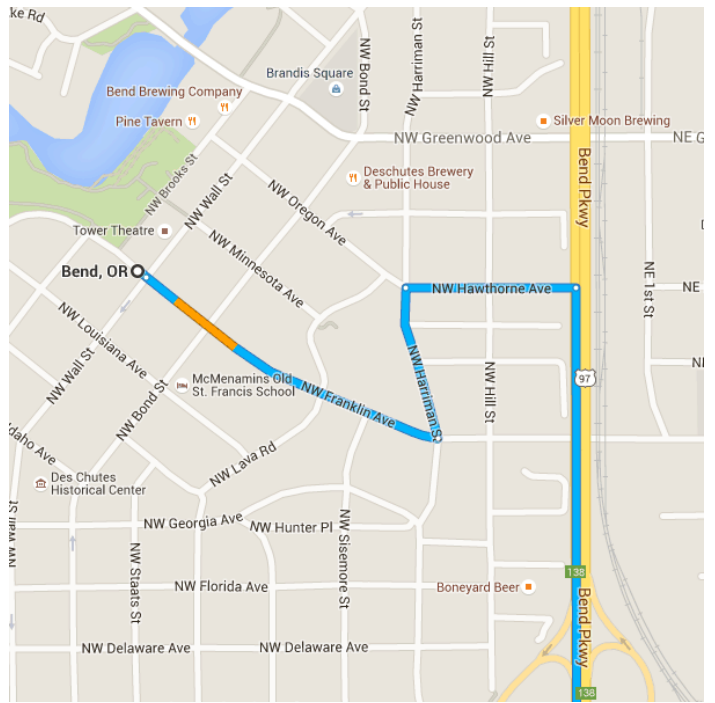

Map data ©2015 Google 2 mi

Bend, OR

Take NW Franklin Ave and NW Hawthorne Ave to US-97 S/Bend Pkwy

- 3 min (0.6 mi)
 - ↑ 1. Head southeast toward NW Wall St
56 ft
 - ↑ 2. Continue onto NW Franklin Ave
0.3 mi
 - ↶ 3. Turn left onto NW Harriman St
0.1 mi
 - ↷ 4. Turn right onto NW Hawthorne Ave
0.2 mi

Follow US-97 S to S Century Dr/Lava Cast Forest Rd/NF-9720. Take exit 153 from US-97 S

- 16 min (14.5 mi)
- 5. Turn right onto US-97 S/Bend Pkwy
i Continue to follow US-97 S

 - 6. Take exit 153 for S Century Dr toward Sunriver
14.3 mi

 - 0.2 mi

Follow S Century Dr and Spring River Rd to Azusa Rd in Three Rivers

- 6 min (3.6 mi)
- 7. Slight right onto S Century Dr/Lava Cast Forest Rd/NF-9720 (signs for Sunriver/Mt Bachelor)
i Continue to follow S Century Dr

 - 1.5 mi

- 8. At the traffic circle, take the 2nd exit and stay on S Century Dr
_____ 0.6 mi
 - 9. Continue onto Spring River Rd
_____ 1.2 mi
 - 10. Turn left onto Recreation Rd/Solar Dr
_____ 0.1 mi
 - 11. Turn right at the 1st cross street onto Azusa Rd
_____ 0.1 mi
- i** Destination will be on the right