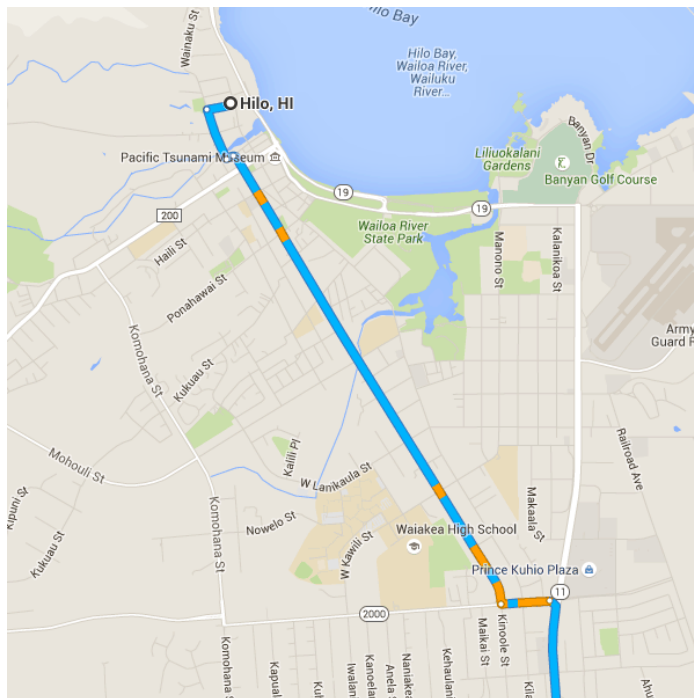

Map data ©2015 Google 5 mi

Hilo, HI

Take Kinoole St to W Puainako St

10 min (2.9 mi)

- ↑ 1. Head west on Iliahi St toward Wainaku St
0.1 mi
- ↶ 2. Turn left onto Wainaku St
0.3 mi
- ↶ 3. Turn left onto Wailuku Dr
184 ft
- ↑ 4. Wailuku Dr turns right and becomes Kinoole St
2.5 mi

Take HI-130 to Kahakai Blvd in Hawaiian Beaches

- 22 min (15.9 mi)
- 5. Turn left onto W Puainako St
0.2 mi
- 6. Turn right onto HI-11/Hawaii Belt Rd/Kanoolehua Ave
Continue to follow HI-11/Hawaii Belt Rd
4.8 mi
- 7. Use the left 2 lanes to turn left onto HI-130/Keaau Pahoa Bypass Rd
Continue to follow HI-130
10.9 mi

Follow Kahakai Blvd to Moano St

- 9 min (5.1 mi)
- 8. Turn left onto Kahakai Blvd
2.5 mi
- 9. Turn left to stay on Kahakai Blvd
2.4 mi

10. Turn left onto Moano St
Destination will be on the right

0.2 mi

15-2700 Moano St