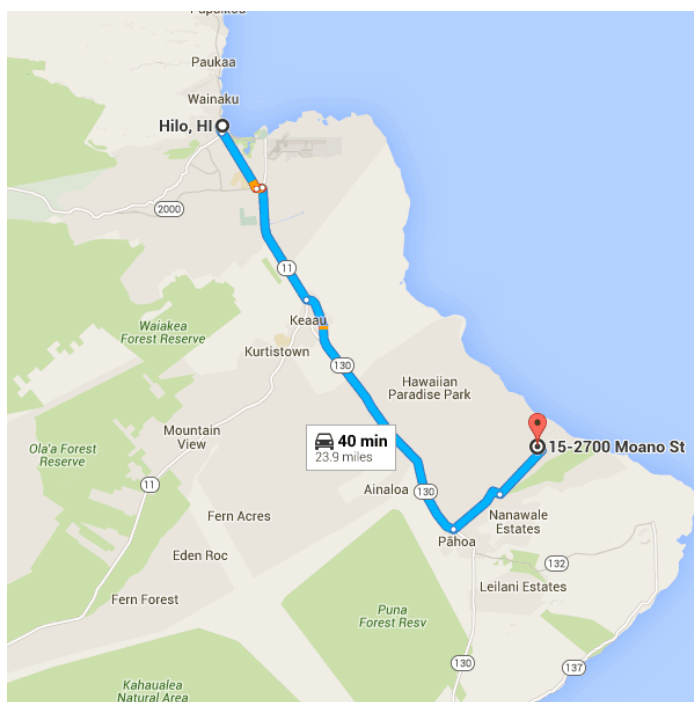

Map data ©2015 Google 5 mi

Hilo, HI

Take Kinoole St to W Puainako St

10 min (2.9 mi)

- ↑ 1. Head west on Iliahi St toward Wainaku St
0.1 mi
- ↶ 2. Turn left onto Wainaku St
0.3 mi
- ↶ 3. Turn left onto Wailuku Dr
184 ft
- ↑ 4. Wailuku Dr turns right and becomes Kinoole St
2.5 mi

Take HI-130 to Kahakai Blvd in Hawaiian Beaches

- 22 min (15.9 mi)
- 5. Turn left onto W Puainako St
0.2 mi
- 6. Turn right onto HI-11/Hawaii Belt Rd/Kanoolehua Ave
Continue to follow HI-11/Hawaii Belt Rd
4.8 mi
- 7. Use the left 2 lanes to turn left onto HI-130/Keaau Pahoa Bypass Rd
Continue to follow HI-130
10.9 mi

Follow Kahakai Blvd to Moano St

- 9 min (5.1 mi)
- 8. Turn left onto Kahakai Blvd
2.5 mi
- 9. Turn left to stay on Kahakai Blvd
2.4 mi

10. Turn left onto Moano St
Destination will be on the right

0.2 mi

15-2700 Moano St