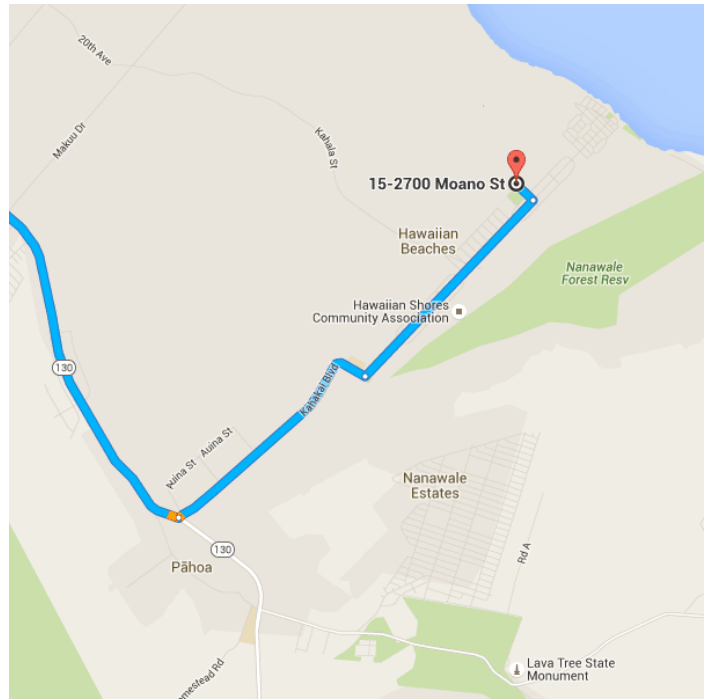

Map data ©2015 Google 5 mi

Hilo, HI

Take Kinoole St to W Puainako St

10 min (2.9 mi)

- ↑ 1. Head west on Iliahi St toward Wainaku St
0.1 mi
- ↶ 2. Turn left onto Wainaku St
0.3 mi
- ↶ 3. Turn left onto Wailuku Dr
184 ft
- ↑ 4. Wailuku Dr turns right and becomes Kinoole St
2.5 mi

Take HI-130 to Kahakai Blvd in Hawaiian Beaches

- 22 min (15.9 mi)
- 5. Turn left onto W Puainako St
0.2 mi
- 6. Turn right onto HI-11/Hawaii Belt Rd/Kanoolehua Ave
Continue to follow HI-11/Hawaii Belt Rd
4.8 mi
- 7. Use the left 2 lanes to turn left onto HI-130/Keaau Pahoa Bypass Rd
Continue to follow HI-130
10.9 mi

Follow Kahakai Blvd to Moano St

- 9 min (5.1 mi)
- 8. Turn left onto Kahakai Blvd
2.5 mi
- 9. Turn left to stay on Kahakai Blvd
2.4 mi

10. Turn left onto Moano St
Destination will be on the right

0.2 mi

15-2700 Moano St