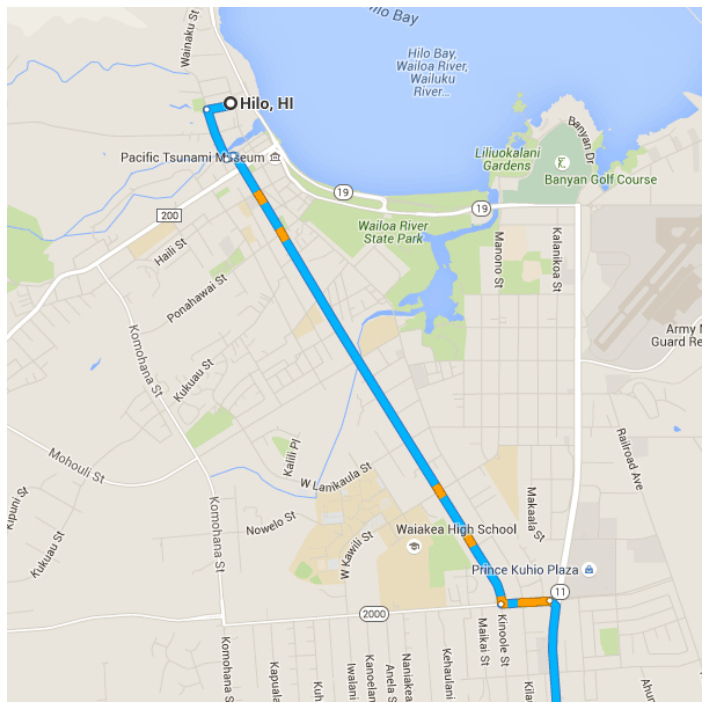

Map data ©2015 Google 5 mi

Hilo, HI

Take Kinoole St to W Puainako St

10 min (2.9 mi)

- ↑ 1. Head west on Iliahi St toward Wainaku St
0.1 mi
- ↶ 2. Turn left onto Wainaku St
0.3 mi
- ↶ 3. Turn left onto Wailuku Dr
184 ft
- ↑ 4. Wailuku Dr turns right and becomes Kinoole St
2.5 mi

Take HI-130 to Kahakai Blvd in Hawaiian Beaches

- 22 min (15.9 mi)
- 5. Turn left onto W Puainako St
0.2 mi
- 6. Turn right onto HI-11/Hawaii Belt Rd/Kanoolehua Ave
Continue to follow HI-11/Hawaii Belt Rd
4.8 mi
- 7. Use the left 2 lanes to turn left onto HI-130/Keaau Pahoa Bypass Rd
Continue to follow HI-130
10.9 mi

Follow Kahakai Blvd to Moi St

- 9 min (5.0 mi)
- 8. Turn left onto Kahakai Blvd
2.5 mi
- 9. Turn left to stay on Kahakai Blvd
2.4 mi
- 10. Turn left onto Moano St
397 ft

➤ 11. Turn right at the 1st cross street onto Puni Makai Loop N

387 ft

↶ 12. Turn left onto Moi St

98 ft

15-2714 Moi St

Pāhoa, HI 96778