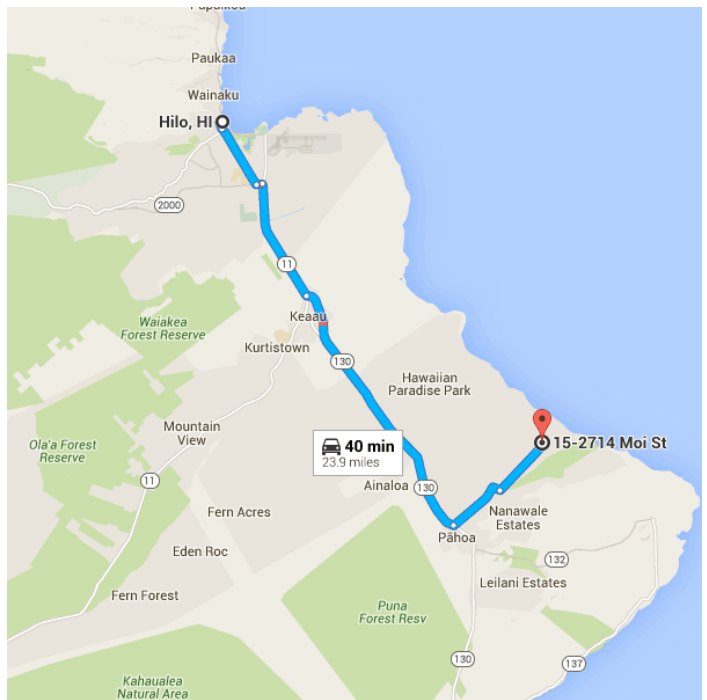

Map data ©2015 Google 5 mi

Hilo, HI

Take Kinoole St to W Puainako St

10 min (2.9 mi)

- ↑ 1. Head west on Iliahi St toward Wainaku St
0.1 mi
- ↶ 2. Turn left onto Wainaku St
0.3 mi
- ↶ 3. Turn left onto Wailuku Dr
184 ft
- ↑ 4. Wailuku Dr turns right and becomes Kinoole St
2.5 mi

Take HI-130 to Kahakai Blvd in Hawaiian Beaches

- 22 min (15.9 mi)
- 5. Turn left onto W Puainako St
0.2 mi
- 6. Turn right onto HI-11/Hawaii Belt Rd/Kanoolehua Ave
Continue to follow HI-11/Hawaii Belt Rd
4.8 mi
- 7. Use the left 2 lanes to turn left onto HI-130/Keaau Pahoa Bypass Rd
Continue to follow HI-130
10.9 mi

Follow Kahakai Blvd to Moi St

- 9 min (5.0 mi)
- 8. Turn left onto Kahakai Blvd
2.5 mi
- 9. Turn left to stay on Kahakai Blvd
2.4 mi
- 10. Turn left onto Moano St
397 ft

➤ 11. Turn right at the 1st cross street onto Puni Makai Loop N

387 ft

↶ 12. Turn left onto Moi St

98 ft

15-2714 Moi St

Pāhoa, HI 96778