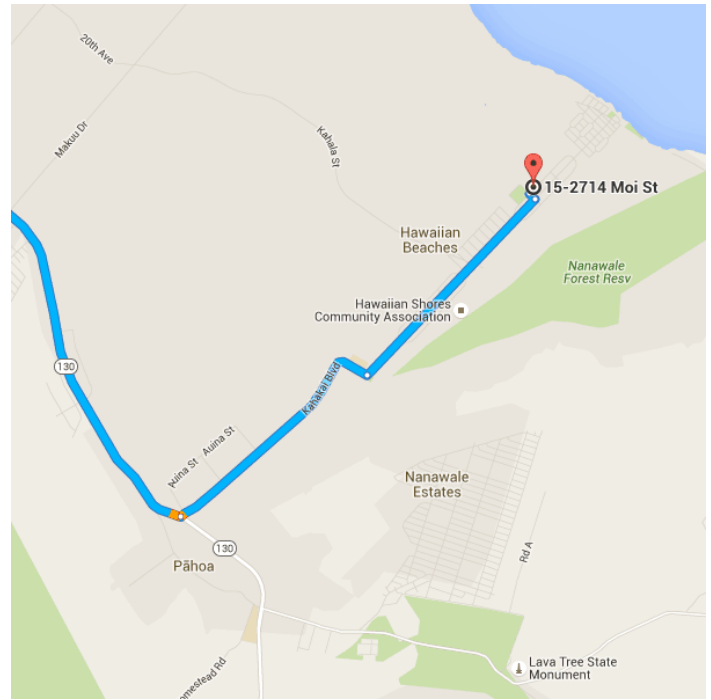

Map data ©2015 Google 5 mi

Hilo, HI

Take Kinoole St to W Puainako St

10 min (2.9 mi)

- ↑ 1. Head west on Iliahi St toward Wainaku St
0.1 mi
- ↶ 2. Turn left onto Wainaku St
0.3 mi
- ↶ 3. Turn left onto Wailuku Dr
184 ft
- ↑ 4. Wailuku Dr turns right and becomes Kinoole St
2.5 mi

Take HI-130 to Kahakai Blvd in Hawaiian Beaches

- 22 min (15.9 mi)
- 5. Turn left onto W Puainako St
0.2 mi
- 6. Turn right onto HI-11/Hawaii Belt Rd/Kanoolehua Ave
Continue to follow HI-11/Hawaii Belt Rd
4.8 mi
- 7. Use the left 2 lanes to turn left onto HI-130/Keaau Pahoa Bypass Rd
Continue to follow HI-130
10.9 mi

Follow Kahakai Blvd to Moi St

- 9 min (5.0 mi)
- 8. Turn left onto Kahakai Blvd
2.5 mi
- 9. Turn left to stay on Kahakai Blvd
2.4 mi
- 10. Turn left onto Moano St
397 ft

➤ 11. Turn right at the 1st cross street onto Puni Makai Loop N

387 ft

↶ 12. Turn left onto Moi St

98 ft

15-2714 Moi St

Pāhoa, HI 96778