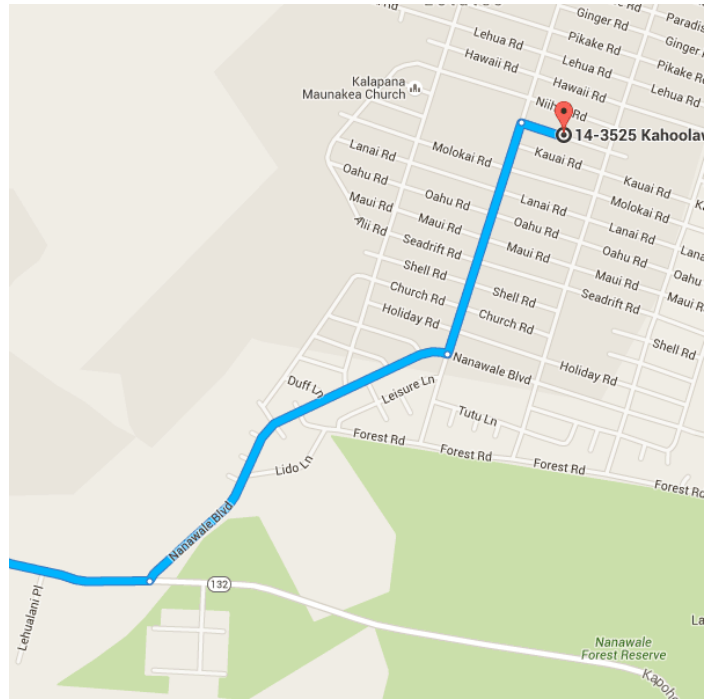

Map data ©2015 Google 5 mi

Hilo, HI

Take Kinoole St to W Puainako St

10 min (2.9 mi)

- ↑ 1. Head west on Iliahi St toward Wainaku St
0.1 mi
- ↶ 2. Turn left onto Wainaku St
0.3 mi
- ↶ 3. Turn left onto Wailuku Dr
184 ft
- ↑ 4. Wailuku Dr turns right and becomes Kinoole St
2.5 mi

Follow HI-11/Hawaii Belt Rd and HI-130 to Nanawale Blvd

- 26 min (18.2 mi)
- ↶ 5. Turn left onto W Puainako St

 0.2 mi
- ↷ 6. Turn right onto HI-11/Hawaii Belt Rd/Kanoolehua Ave

 ⓘ Continue to follow HI-11/Hawaii Belt Rd

 4.8 mi
- ↶ 7. Use the left 2 lanes to turn left onto HI-130/Keaau Pahoa Bypass Rd

 ⓘ Continue to follow HI-130

 12.2 mi
- ↶ 8. Turn left onto HI-132/Kapoho Rd

 1.0 mi

Follow Nanawale Blvd and Kehau Rd to Kahoolawe in Nanawale Estates

- 5 min (1.6 mi)
- ↶ 9. Turn left onto Nanawale Blvd

 1.0 mi
- ↶ 10. Turn left onto Kehau Rd

 0.6 mi

- 11. Turn right onto Kahoolawe
📍 Destination will be on the left

0.1 mi

14-3525 Kahoolawe

Pāhoa, HI 96778