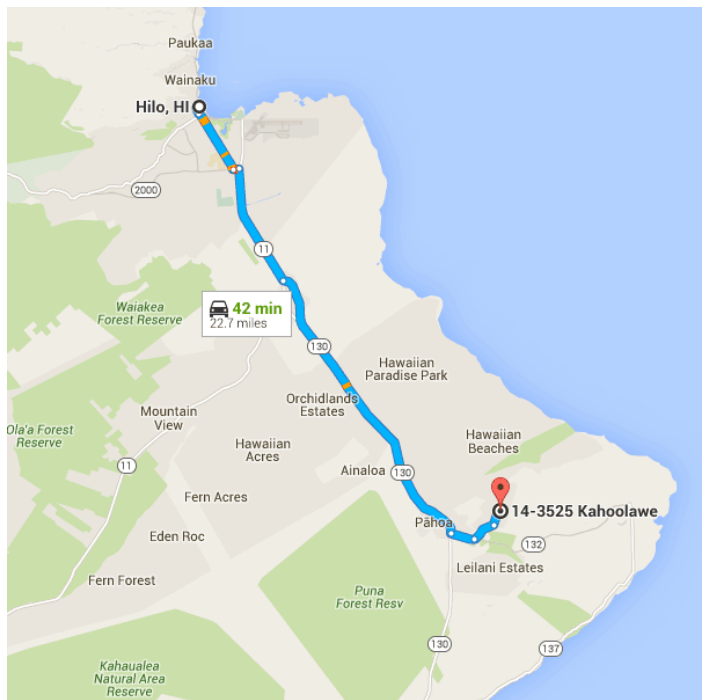

Map data ©2015 Google 5 mi

Hilo, HI

Take Kinoole St to W Puainako St

10 min (2.9 mi)

- ↑ 1. Head west on Iliahi St toward Wainaku St
0.1 mi
- ↶ 2. Turn left onto Wainaku St
0.3 mi
- ↶ 3. Turn left onto Wailuku Dr
184 ft
- ↑ 4. Wailuku Dr turns right and becomes Kinoole St
2.5 mi

Follow HI-11/Hawaii Belt Rd and HI-130 to Nanawale Blvd

- 26 min (18.2 mi)
- ↶ 5. Turn left onto W Puainako St

 0.2 mi
- ↷ 6. Turn right onto HI-11/Hawaii Belt Rd/Kanoolehua Ave

 ⓘ Continue to follow HI-11/Hawaii Belt Rd

 4.8 mi
- ↶ 7. Use the left 2 lanes to turn left onto HI-130/Keaau Pahoa Bypass Rd

 ⓘ Continue to follow HI-130

 12.2 mi
- ↶ 8. Turn left onto HI-132/Kapoho Rd

 1.0 mi

Follow Nanawale Blvd and Kehau Rd to Kahoolawe in Nanawale Estates

- 5 min (1.6 mi)
- ↶ 9. Turn left onto Nanawale Blvd

 1.0 mi
- ↶ 10. Turn left onto Kehau Rd

 0.6 mi

- 11. Turn right onto Kahoolawe
📍 Destination will be on the left

0.1 mi

14-3525 Kahoolawe

Pāhoa, HI 96778