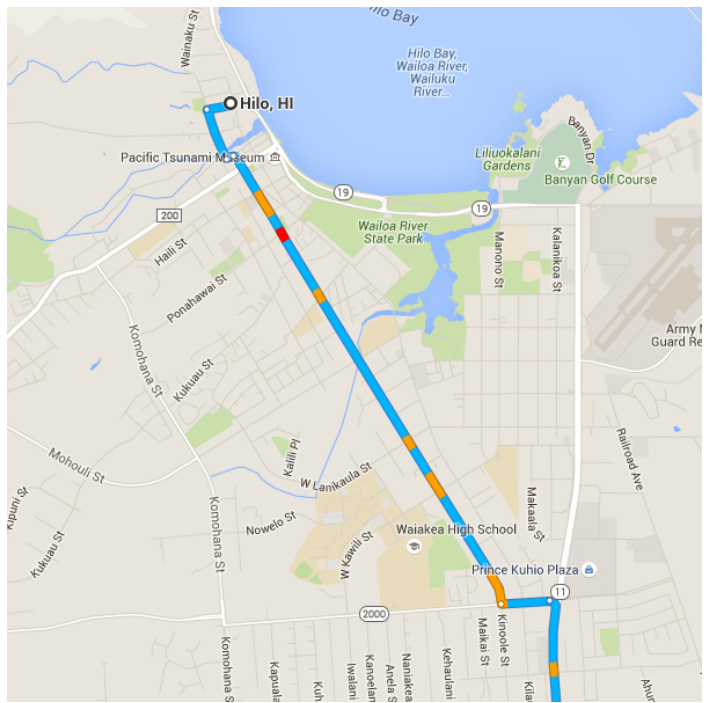

Map data ©2015 Google 5 mi

Hilo, HI

Take Kinoole St to W Puainako St

10 min (2.9 mi)

- ↑ 1. Head west on Iliahi St toward Wainaku St
0.1 mi
- ↶ 2. Turn left onto Wainaku St
0.3 mi
- ↶ 3. Turn left onto Wailuku Dr
184 ft
- ↑ 4. Wailuku Dr turns right and becomes Kinoole St
2.5 mi

Follow HI-11/Hawaii Belt Rd and HI-130 to Nanawale Blvd

- 26 min (18.2 mi)
- ↶ 5. Turn left onto W Puainako St

 0.2 mi
- ↷ 6. Turn right onto HI-11/Hawaii Belt Rd/Kanoolehua Ave

 ⓘ Continue to follow HI-11/Hawaii Belt Rd

 4.8 mi
- ↶ 7. Use the left 2 lanes to turn left onto HI-130/Keaau Pahoa Bypass Rd

 ⓘ Continue to follow HI-130

 12.2 mi
- ↶ 8. Turn left onto HI-132/Kapoho Rd

 1.0 mi

Follow Nanawale Blvd and Kehau Rd to Kahoolawe in Nanawale Estates

- 5 min (1.6 mi)
- ↶ 9. Turn left onto Nanawale Blvd

 1.0 mi
- ↶ 10. Turn left onto Kehau Rd

 0.6 mi

- 11. Turn right onto Kahoolawe
📍 Destination will be on the left

0.1 mi

14-3525 Kahoolawe

Pāhoa, HI 96778