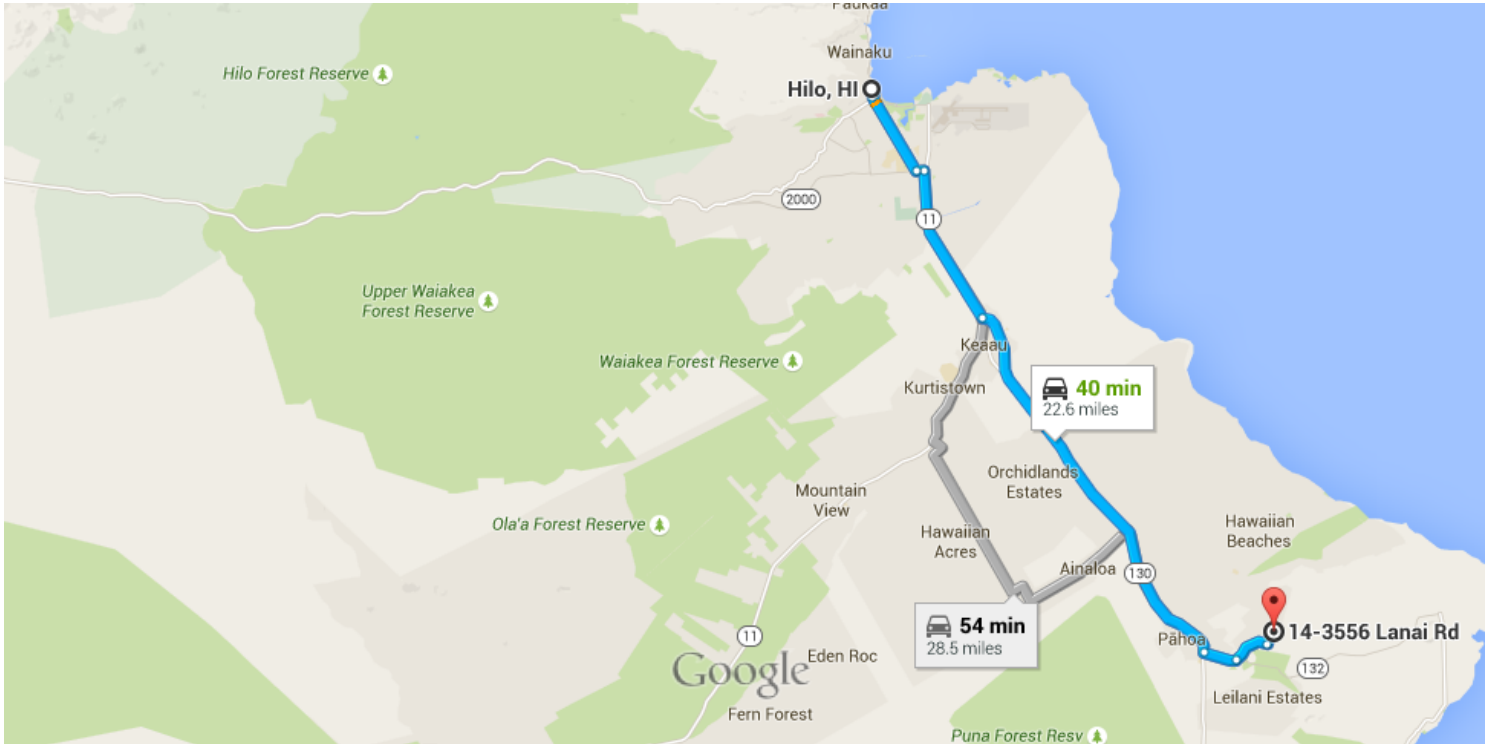

Google

Hilo, HI to 14-3556 Lanai Rd, Pāhoa, HI 96778 Drive 22.6 miles, 40 min

Map data ©2015 Google 5 mi

### Take Kinoole St to W Puainako St

- 10 min (2.8 mi)
- ↑ 1. Head east on Iliahi St toward Puueo St
- 121 ft
- ↻ 2. Turn right onto Puueo St
- 0.2 mi
- ↻ 3. Turn right at the 2nd cross street onto Wailuku Dr
- 443 ft
- ↶ 4. Turn left onto Kinoole St
- 2.5 mi

### Follow HI-11/Hawaii Belt Rd and HI-130 to Nanawale Blvd

26 min (18.2 mi)

- ↶ 5. Turn left onto W Puainako St  

---

 0.2 mi
- ↷ 6. Turn right onto HI-11/Hawaii Belt Rd/Kanoiehua Ave  
i Continue to follow HI-11/Hawaii Belt Rd  

- 5 min (1.6 mi)
- ↶ 9. Turn left onto Nanawale Blvd  

---

 1.2 mi
- ↶ 10. Turn left onto Flower Rd  

---

 0.4 mi
- ↷ 11. Turn right onto Lanai Rd  
i Destination will be on the right  

---

 217 ft