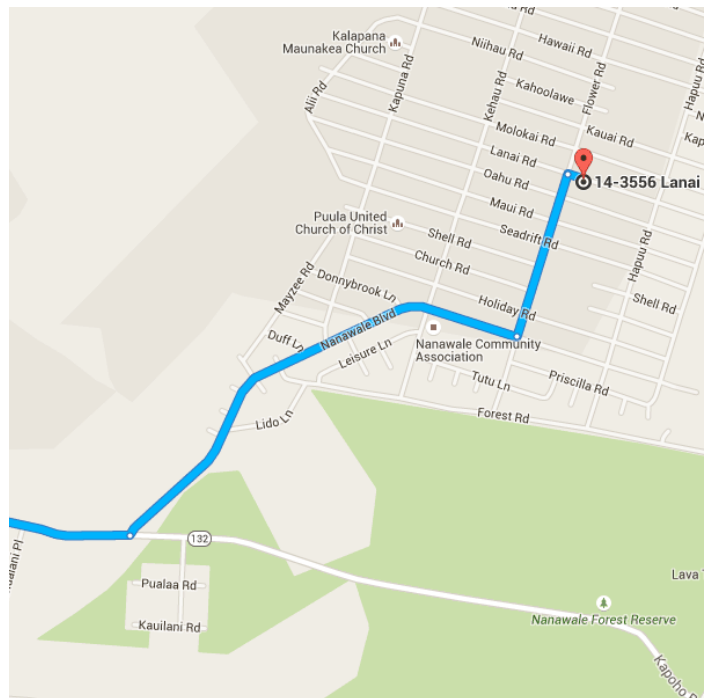

Google

Hilo, HI to 14-3556 Lanai Rd, Pāhoa, HI 96778 Drive 22.6 miles, 40 min

Map data ©2015 Google 5 mi

### Take Kinoole St to W Puainako St

- 10 min (2.8 mi)
- ↑ 1. Head east on Iliahi St toward Puueo St
- 121 ft
- ↻ 2. Turn right onto Puueo St
- 0.2 mi
- ↻ 3. Turn right at the 2nd cross street onto Wailuku Dr
- 443 ft
- ↶ 4. Turn left onto Kinoole St
- 2.5 mi

### Follow HI-11/Hawaii Belt Rd and HI-130 to Nanawale Blvd

26 min (18.2 mi)

- ↶ 5. Turn left onto W Puainako St  

---

 0.2 mi
- ↷ 6. Turn right onto HI-11/Hawaii Belt Rd/Kanoiehua Ave  
i Continue to follow HI-11/Hawaii Belt Rd  

- 5 min (1.6 mi)
- ↶ 9. Turn left onto Nanawale Blvd  

---

 1.2 mi
- ↶ 10. Turn left onto Flower Rd  

---

 0.4 mi
- ↷ 11. Turn right onto Lanai Rd  
i Destination will be on the right  

---

 217 ft