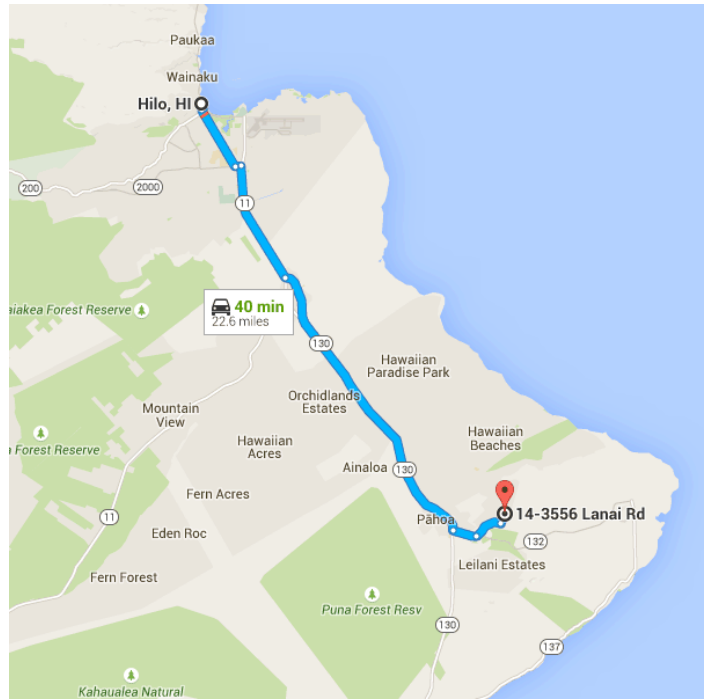

### Take Kinoole St to W Puainako St

- 10 min (2.8 mi)
- ↑ 1. Head east on Iliahi St toward Puueo St
- 121 ft
- ↻ 2. Turn right onto Puueo St
- 0.2 mi
- ↻ 3. Turn right at the 2nd cross street onto Wailuku Dr
- 443 ft
- ↶ 4. Turn left onto Kinoole St
- 2.5 mi

### Follow HI-11/Hawaii Belt Rd and HI-130 to Nanawale Blvd

26 min (18.2 mi)

- ↶ 5. Turn left onto W Puainako St  

---

 0.2 mi
- ↷ 6. Turn right onto HI-11/Hawaii Belt Rd/Kanoiehua Ave  
i Continue to follow HI-11/Hawaii Belt Rd  

---

 4.8 mi
- ↶ 7. Use the left 2 lanes to turn left onto HI-130/Keaau Pahoia Bypass Rd  
i Continue to follow HI-130  

---

 12.2 mi
- ↶ 8. Turn left onto HI-132/Kapoho Rd  

---

 1.0 mi

**Continue on Nanawale Blvd. Drive to Lanai Rd**

- 5 min (1.6 mi)
- ↶ 9. Turn left onto Nanawale Blvd  

---

 1.2 mi
- ↶ 10. Turn left onto Flower Rd  

---

 0.4 mi
- ↷ 11. Turn right onto Lanai Rd  
i Destination will be on the right  

---

 217 ft