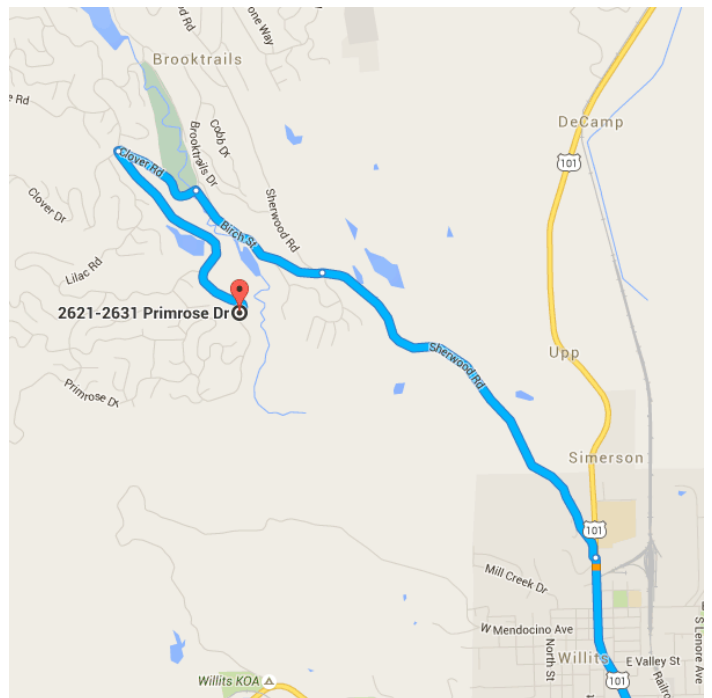

Google

San Francisco, CA to 2621-2631 Primrose Dr Drive 141 miles, 2 h 35 min
Dr, Willits, CA 95490

Map data ©2015 Google 20 mi

San Francisco, CA

Take Franklin St and Lombard St to US-101/Doyle Dr

- 14 min (3.3 mi)
- ↑ 1. Head southwest on Market St
- 479 ft
- ↗ 2. Turn right onto Franklin St
- 1.9 mi
- ↖ 3. Use the left 2 lanes to turn left onto Lombard St
- 1.0 mi
- ↑ 4. Continue onto Richardson Ave
- 0.3 mi

Follow US-101 to Sherwood Rd in Willits

2 h 14 min (134 mi)

- ↑ 5. Continue onto US-101/Doyle Dr
1.1 mi
- ↶ 6. Keep left to continue on US-101
23.2 mi
- ↶ 7. Keep left to continue on US-101 N
109 mi

Continue on Sherwood Rd. Drive to Primrose Dr

- ↶ 8. Turn left onto Sherwood Rd
7 min (3.6 mi)
- ↶ 9. Slight left onto Birch St
1.7 mi
- ↶ 10. Turn left onto Clover Rd
0.6 mi
- ↶ 11. Turn left onto Primrose Dr
0.4 mi
- i* Destination will be on the right
0.9 mi

2621-2631 Primrose Dr

Willits, CA 95490

These directions are for planning purposes only. You may find that construction projects, traffic, weather, or other events may cause conditions to differ from the map results, and you should plan your route accordingly. You must obey all signs or notices regarding your route.