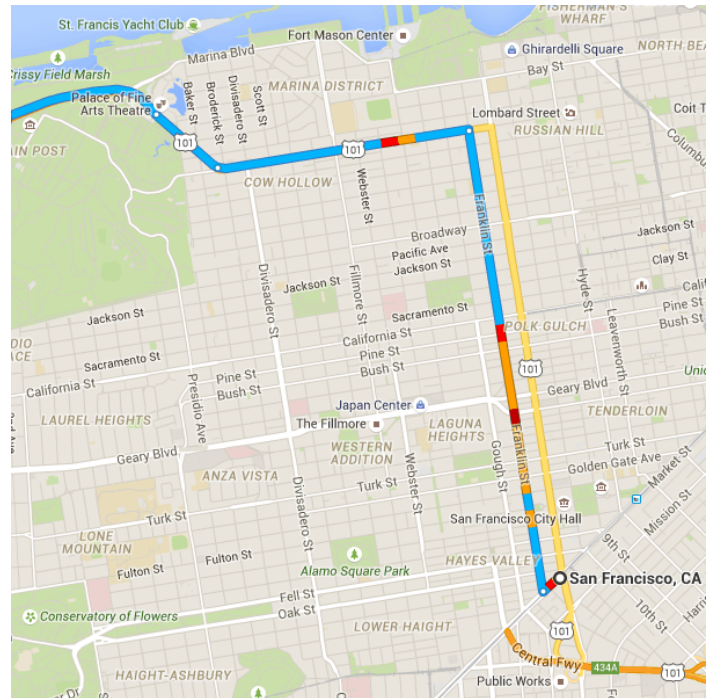

Google

San Francisco, CA to 2621-2631 Primrose Dr Drive 141 miles, 2 h 35 min
Dr, Willits, CA 95490

Map data ©2015 Google 20 mi

San Francisco, CA

Take Franklin St and Lombard St to US-101/Doyle Dr

- 14 min (3.3 mi)
- ↑ 1. Head southwest on Market St
- 479 ft
- ↗ 2. Turn right onto Franklin St
- 1.9 mi
- ↖ 3. Use the left 2 lanes to turn left onto Lombard St
- 1.0 mi
- ↑ 4. Continue onto Richardson Ave
- 0.3 mi

Follow US-101 to Sherwood Rd in Willits

2 h 14 min (134 mi)

- ↑ 5. Continue onto US-101/Doyle Dr
1.1 mi
- ↶ 6. Keep left to continue on US-101
23.2 mi
- ↶ 7. Keep left to continue on US-101 N
109 mi

Continue on Sherwood Rd. Drive to Primrose Dr

- ↶ 8. Turn left onto Sherwood Rd
7 min (3.6 mi)
- ↶ 9. Slight left onto Birch St
1.7 mi
- ↶ 10. Turn left onto Clover Rd
0.6 mi
- ↶ 11. Turn left onto Primrose Dr
0.4 mi
- i* Destination will be on the right
0.9 mi

2621-2631 Primrose Dr

Willits, CA 95490

These directions are for planning purposes only. You may find that construction projects, traffic, weather, or other events may cause conditions to differ from the map results, and you should plan your route accordingly. You must obey all signs or notices regarding your route.