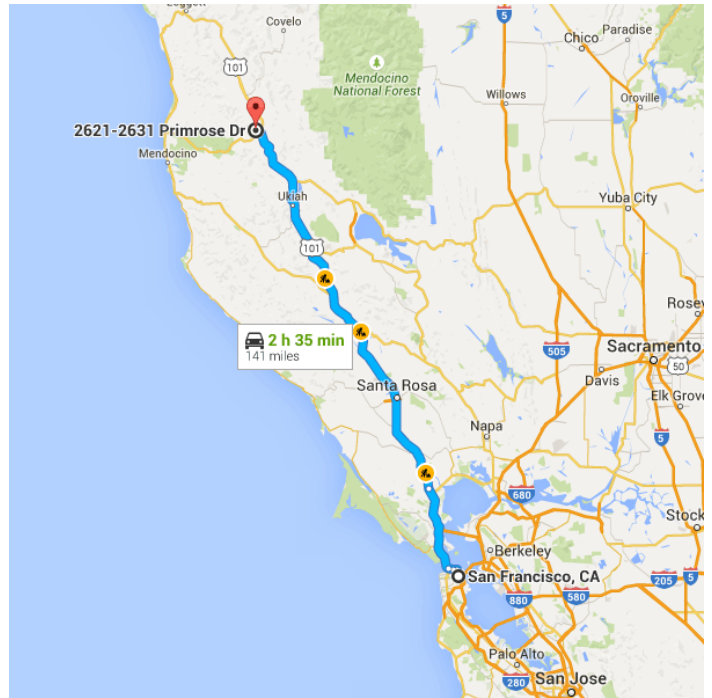

Google

San Francisco, CA to 2621-2631 Primrose Dr Drive 141 miles, 2 h 35 min
Dr, Willits, CA 95490

Map data ©2015 Google 20 mi

San Francisco, CA

Take Franklin St and Lombard St to US-101/Doyle Dr

- 14 min (3.3 mi)
- ↑ 1. Head southwest on Market St
- 479 ft
- ↗ 2. Turn right onto Franklin St
- 1.9 mi
- ↖ 3. Use the left 2 lanes to turn left onto Lombard St
- 1.0 mi
- ↑ 4. Continue onto Richardson Ave
- 0.3 mi

Follow US-101 to Sherwood Rd in Willits

2 h 14 min (134 mi)

- ↑ 5. Continue onto US-101/Doyle Dr
1.1 mi
- ↶ 6. Keep left to continue on US-101
23.2 mi
- ↶ 7. Keep left to continue on US-101 N
109 mi

Continue on Sherwood Rd. Drive to Primrose Dr

- ↶ 8. Turn left onto Sherwood Rd
7 min (3.6 mi)
- ↶ 9. Slight left onto Birch St
1.7 mi
- ↶ 10. Turn left onto Clover Rd
0.6 mi
- ↶ 11. Turn left onto Primrose Dr
0.4 mi
- i* Destination will be on the right
0.9 mi

2621-2631 Primrose Dr

Willits, CA 95490

These directions are for planning purposes only. You may find that construction projects, traffic, weather, or other events may cause conditions to differ from the map results, and you should plan your route accordingly. You must obey all signs or notices regarding your route.