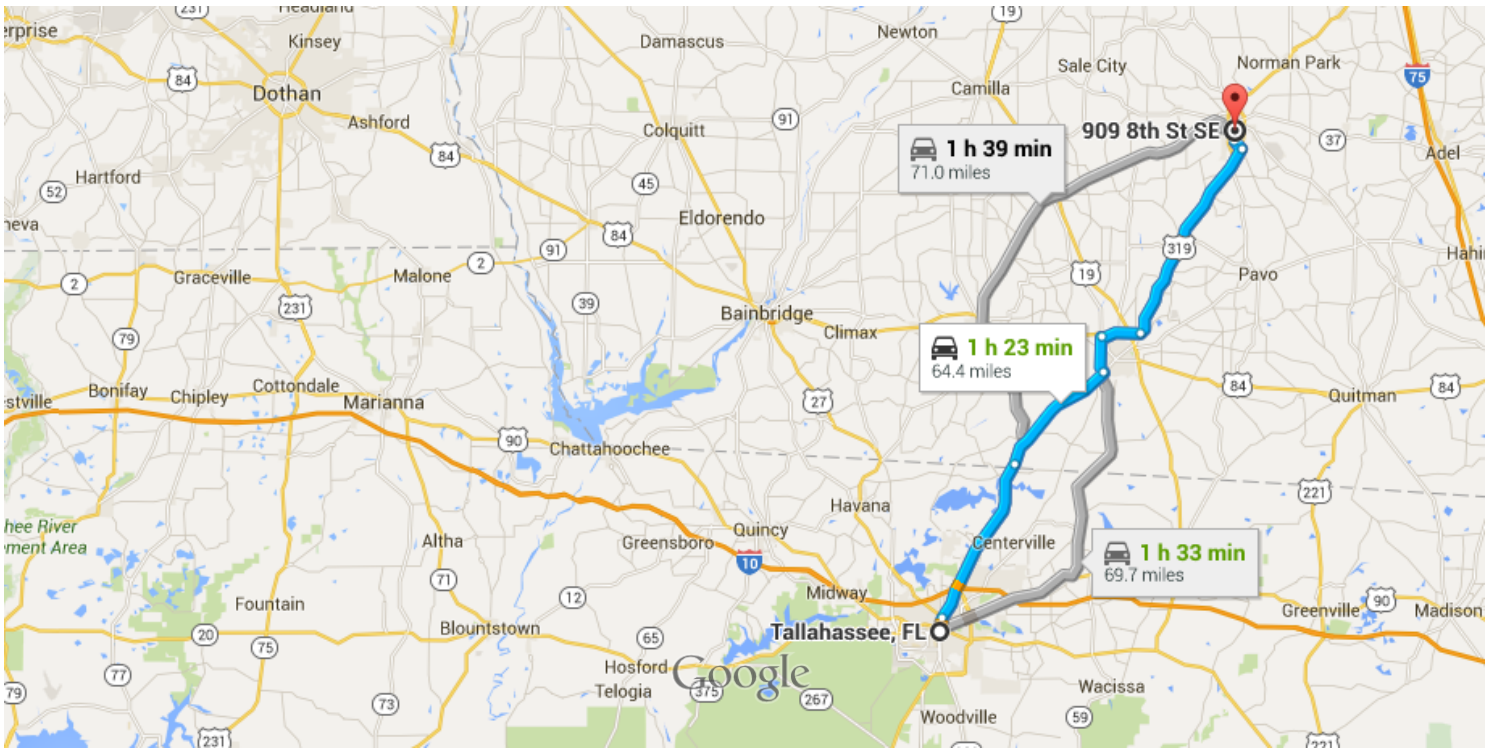

Google

Tallahassee, FL to 909 8th St SE, Moultrie, GA 31768 Drive 64.4 miles, 1 h 23 min

o Tallahassee, FL

Take Thomasville Rd and US-319 N to Tallokas Rd in Moultrie

62.0 mi / 1 h 16 min

- ↑ 1. Head south on S Monroe St toward Apalachee Pkwy
23 ft
- ↶ 2. Use the 2nd from the left lane to turn left onto Apalachee Pkwy
374 ft
- ↷ 3. Turn right at the 1st cross street onto S Calhoun St
131 ft
- ↶ 4. Turn left onto E St Augustine St
413 ft
- ↶ 5. Turn left onto S Gadsden St
1.4 mi
- ↷ 6. Use the middle lane to turn slightly right onto N Gadsden St
0.1 mi

- ↑ 7. Continue onto **Thomasville Rd**
i Entering Georgia

 17.6 mi
- ↑ 8. Continue onto **US-319 N**

 13.2 mi
- ↶ 9. Turn **left** onto **US-319 BYP/Bypass 319**

 3.8 mi
- ↷ 10. Turn **right** onto **US-84 E/N Thomasville Bypass**
i
 Continue to follow N Thomasville Bypass

 4.1 mi
- ↶ 11. Turn **left** onto **US-319 N**

 21.7 mi

Follow **Tallokas Rd** and **10th St SE** to **8th St SE**

- 2.4 mi / 5 min
- ↶ 12. Turn **left** onto **Tallokas Rd**

 1.1 mi
- ↷ 13. Turn **right** onto **10th St SE**

 1.2 mi
- ↶ 14. Turn **left** onto **9th Ave SE**

 0.1 mi
- ↶ 15. Turn **left** onto **8th St SE**
i Destination will be on the left

 112 ft

909 8th St SE
 Moultrie, GA 31768

These directions are for planning purposes only. You may find that construction projects, traffic, weather, or other events may cause conditions to differ from the map results, and you should plan your route accordingly. You must obey all signs or notices regarding your route.