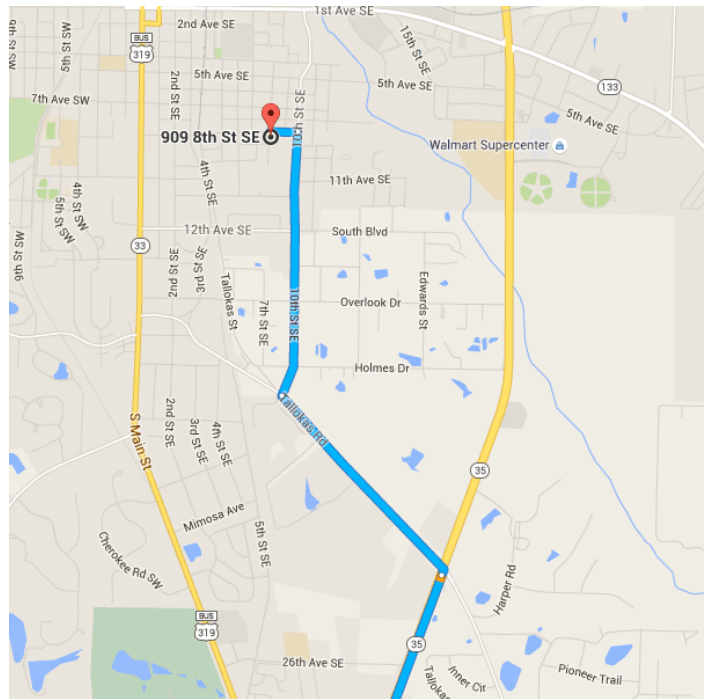

Google

Tallahassee, FL to 909 8th St SE, Moultrie, GA 31768 Drive 64.4 miles, 1 h 23 min

o Tallahassee, FL

Take Thomasville Rd and US-319 N to Tallokas Rd in Moultrie

62.0 mi / 1 h 16 min

- ↑ 1. Head south on S Monroe St toward Apalachee Pkwy
23 ft
- ↶ 2. Use the 2nd from the left lane to turn left onto Apalachee Pkwy
374 ft
- ↷ 3. Turn right at the 1st cross street onto S Calhoun St
131 ft
- ↶ 4. Turn left onto E St Augustine St
413 ft
- ↶ 5. Turn left onto S Gadsden St
1.4 mi
- ↷ 6. Use the middle lane to turn slightly right onto N Gadsden St
0.1 mi

- ↑ 7. Continue onto **Thomasville Rd**
i Entering Georgia

 17.6 mi
- ↑ 8. Continue onto **US-319 N**

 13.2 mi
- ↶ 9. Turn **left** onto **US-319 BYP/Bypass 319**

 3.8 mi
- ↷ 10. Turn **right** onto **US-84 E/N Thomasville Bypass**
i
 Continue to follow N Thomasville Bypass

 4.1 mi
- ↶ 11. Turn **left** onto **US-319 N**

 21.7 mi

Follow **Tallokas Rd** and **10th St SE** to **8th St SE**

- 2.4 mi / 5 min
- ↶ 12. Turn **left** onto **Tallokas Rd**

 1.1 mi
- ↷ 13. Turn **right** onto **10th St SE**

 1.2 mi
- ↶ 14. Turn **left** onto **9th Ave SE**

 0.1 mi
- ↶ 15. Turn **left** onto **8th St SE**
i Destination will be on the left

 112 ft

909 8th St SE
 Moultrie, GA 31768

These directions are for planning purposes only. You may find that construction projects, traffic, weather, or other events may cause conditions to differ from the map results, and you should plan your route accordingly. You must obey all signs or notices regarding your route.