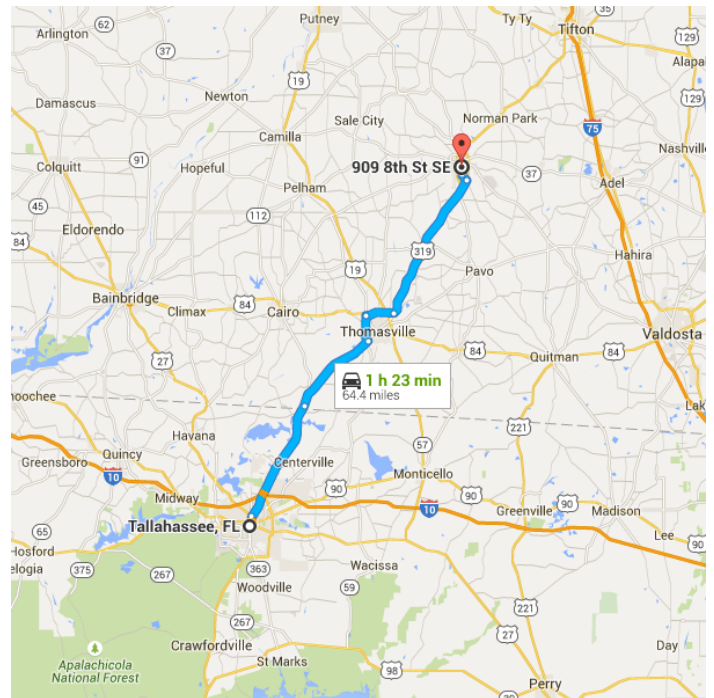

Google

Tallahassee, FL to 909 8th St SE, Moultrie, GA 31768 Drive 64.4 miles, 1 h 23 min

o Tallahassee, FL

Take Thomasville Rd and US-319 N to Tallokas Rd in Moultrie

62.0 mi / 1 h 16 min

- ↑ 1. Head south on S Monroe St toward Apalachee Pkwy
23 ft
- ↶ 2. Use the 2nd from the left lane to turn left onto Apalachee Pkwy
374 ft
- ↷ 3. Turn right at the 1st cross street onto S Calhoun St
131 ft
- ↶ 4. Turn left onto E St Augustine St
413 ft
- ↶ 5. Turn left onto S Gadsden St
1.4 mi
- ↷ 6. Use the middle lane to turn slightly right onto N Gadsden St
0.1 mi

- ↑ 7. Continue onto **Thomasville Rd**
i Entering Georgia

 17.6 mi
- ↑ 8. Continue onto **US-319 N**

 13.2 mi
- ↶ 9. Turn **left** onto **US-319 BYP/Bypass 319**

 3.8 mi
- ↷ 10. Turn **right** onto **US-84 E/N Thomasville Bypass**
i
 Continue to follow N Thomasville Bypass

 4.1 mi
- ↶ 11. Turn **left** onto **US-319 N**

 21.7 mi

Follow **Tallokas Rd** and **10th St SE** to **8th St SE**

- 2.4 mi / 5 min
- ↶ 12. Turn **left** onto **Tallokas Rd**

 1.1 mi
- ↷ 13. Turn **right** onto **10th St SE**

 1.2 mi
- ↶ 14. Turn **left** onto **9th Ave SE**

 0.1 mi
- ↶ 15. Turn **left** onto **8th St SE**
i Destination will be on the left

 112 ft

909 8th St SE
 Moultrie, GA 31768

These directions are for planning purposes only. You may find that construction projects, traffic, weather, or other events may cause conditions to differ from the map results, and you should plan your route accordingly. You must obey all signs or notices regarding your route.