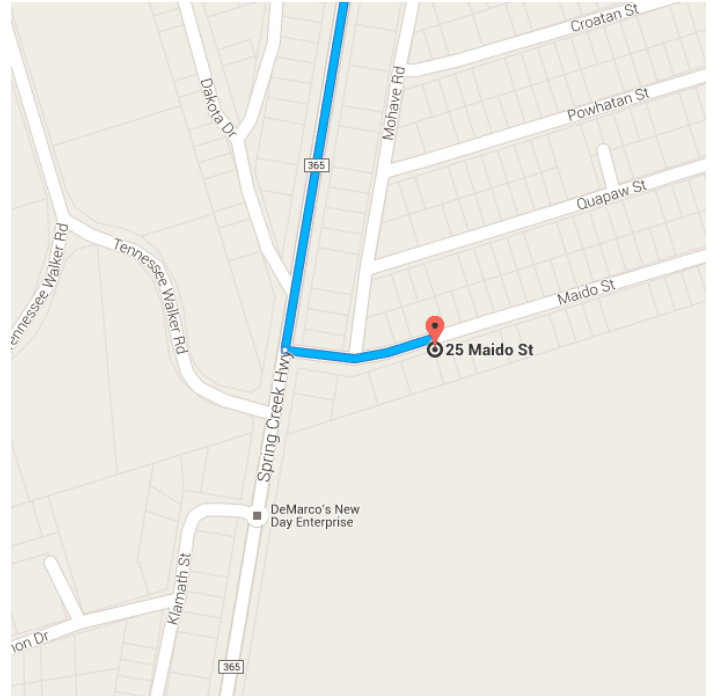

Google

Tallahassee, FL to 25 Maido St, Crawfordville, FL 32327 Drive 19.9 miles, 30 min

o Tallahassee, FL

Take FL-61 S and Spring Creek Hwy to Maido St in Wakulla County

19.8 mi / 30 min

- ↑ 1. Head south on S Monroe St toward Apalachee Pkwy
23 ft
- ↑ 2. Continue straight to stay on S Monroe St
1.8 mi
- ↘ 3. Turn right onto Orange Ave
0.1 mi
- ↙ 4. Turn left at the 1st cross street onto S Adams St
0.9 mi
- ↑ 5. Continue onto FL-61 S/Crawfordville Rd
3.9 mi
- ↙ 6. Slight left onto FL-61 S
5.2 mi
- ↘ 7. Turn right onto Bethel Church Rd/Old Shell Point Rd
1.7 mi

↑ 8. Continue onto Spring Creek Hwy 6.2 mi

Turn left onto Maido St

↩ **i** Destination will be on the right 440 ft / 45 s

📍 25 Maido St

Crawfordville, FL 32327

These directions are for planning purposes only. You may find that construction projects, traffic, weather, or other events may cause conditions to differ from the map results, and you should plan your route accordingly. You must obey all signs or notices regarding your route.