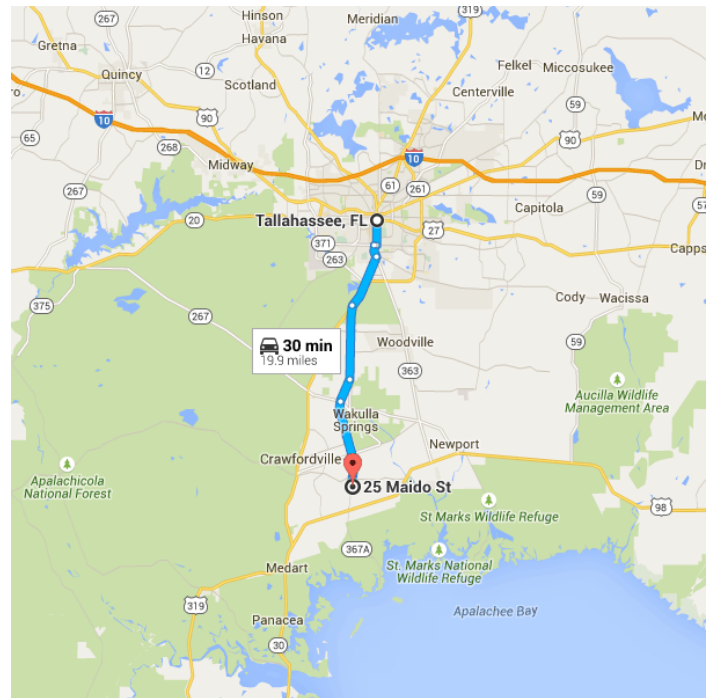

Google

Tallahassee, FL to 25 Maido St, Crawfordville, FL 32327 Drive 19.9 miles, 30 min

o Tallahassee, FL

Take FL-61 S and Spring Creek Hwy to Maido St in Wakulla County

19.8 mi / 30 min

- ↑ 1. Head south on S Monroe St toward Apalachee Pkwy
23 ft
- ↑ 2. Continue straight to stay on S Monroe St
1.8 mi
- ↘ 3. Turn right onto Orange Ave
0.1 mi
- ↙ 4. Turn left at the 1st cross street onto S Adams St
0.9 mi
- ↑ 5. Continue onto FL-61 S/Crawfordville Rd
3.9 mi
- ↙ 6. Slight left onto FL-61 S
5.2 mi
- ↘ 7. Turn right onto Bethel Church Rd/Old Shell Point Rd
1.7 mi

↑ 8. Continue onto Spring Creek Hwy 6.2 mi

Turn left onto Maido St

↩ **i** Destination will be on the right 440 ft / 45 s

📍 25 Maido St

Crawfordville, FL 32327

These directions are for planning purposes only. You may find that construction projects, traffic, weather, or other events may cause conditions to differ from the map results, and you should plan your route accordingly. You must obey all signs or notices regarding your route.