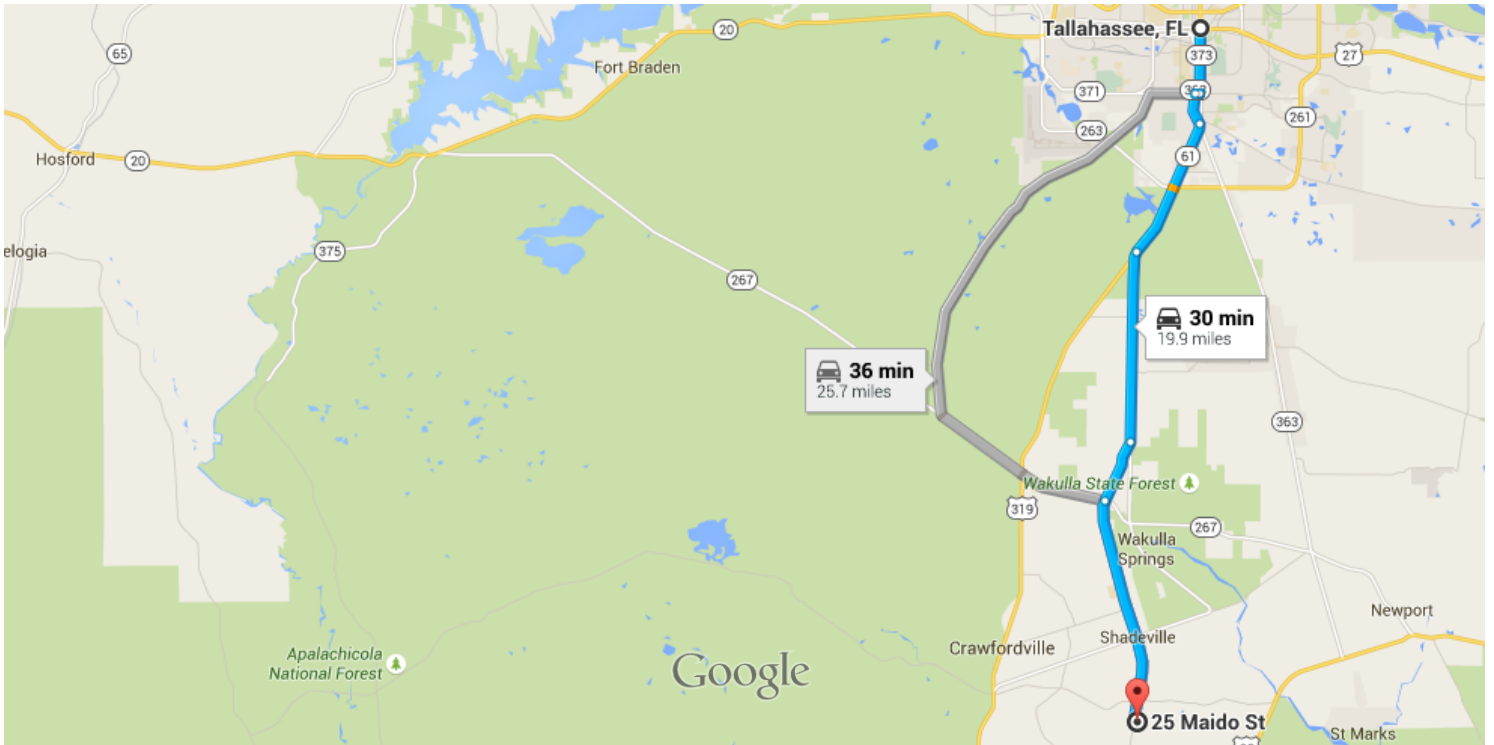

Google

Tallahassee, FL to 25 Maido St, Crawfordville, FL 32327 Drive 19.9 miles, 30 min

o Tallahassee, FL

Take FL-61 S and Spring Creek Hwy to Maido St in Wakulla County

19.8 mi / 30 min

- ↑ 1. Head south on S Monroe St toward Apalachee Pkwy
23 ft
- ↑ 2. Continue straight to stay on S Monroe St
1.8 mi
- ↘ 3. Turn right onto Orange Ave
0.1 mi
- ↙ 4. Turn left at the 1st cross street onto S Adams St
0.9 mi
- ↑ 5. Continue onto FL-61 S/Crawfordville Rd
3.9 mi
- ↙ 6. Slight left onto FL-61 S
5.2 mi
- ↘ 7. Turn right onto Bethel Church Rd/Old Shell Point Rd
1.7 mi

↑ 8. Continue onto Spring Creek Hwy 6.2 mi

Turn left onto Maido St

↩ **i** Destination will be on the right 440 ft / 45 s

📍 25 Maido St

Crawfordville, FL 32327

These directions are for planning purposes only. You may find that construction projects, traffic, weather, or other events may cause conditions to differ from the map results, and you should plan your route accordingly. You must obey all signs or notices regarding your route.