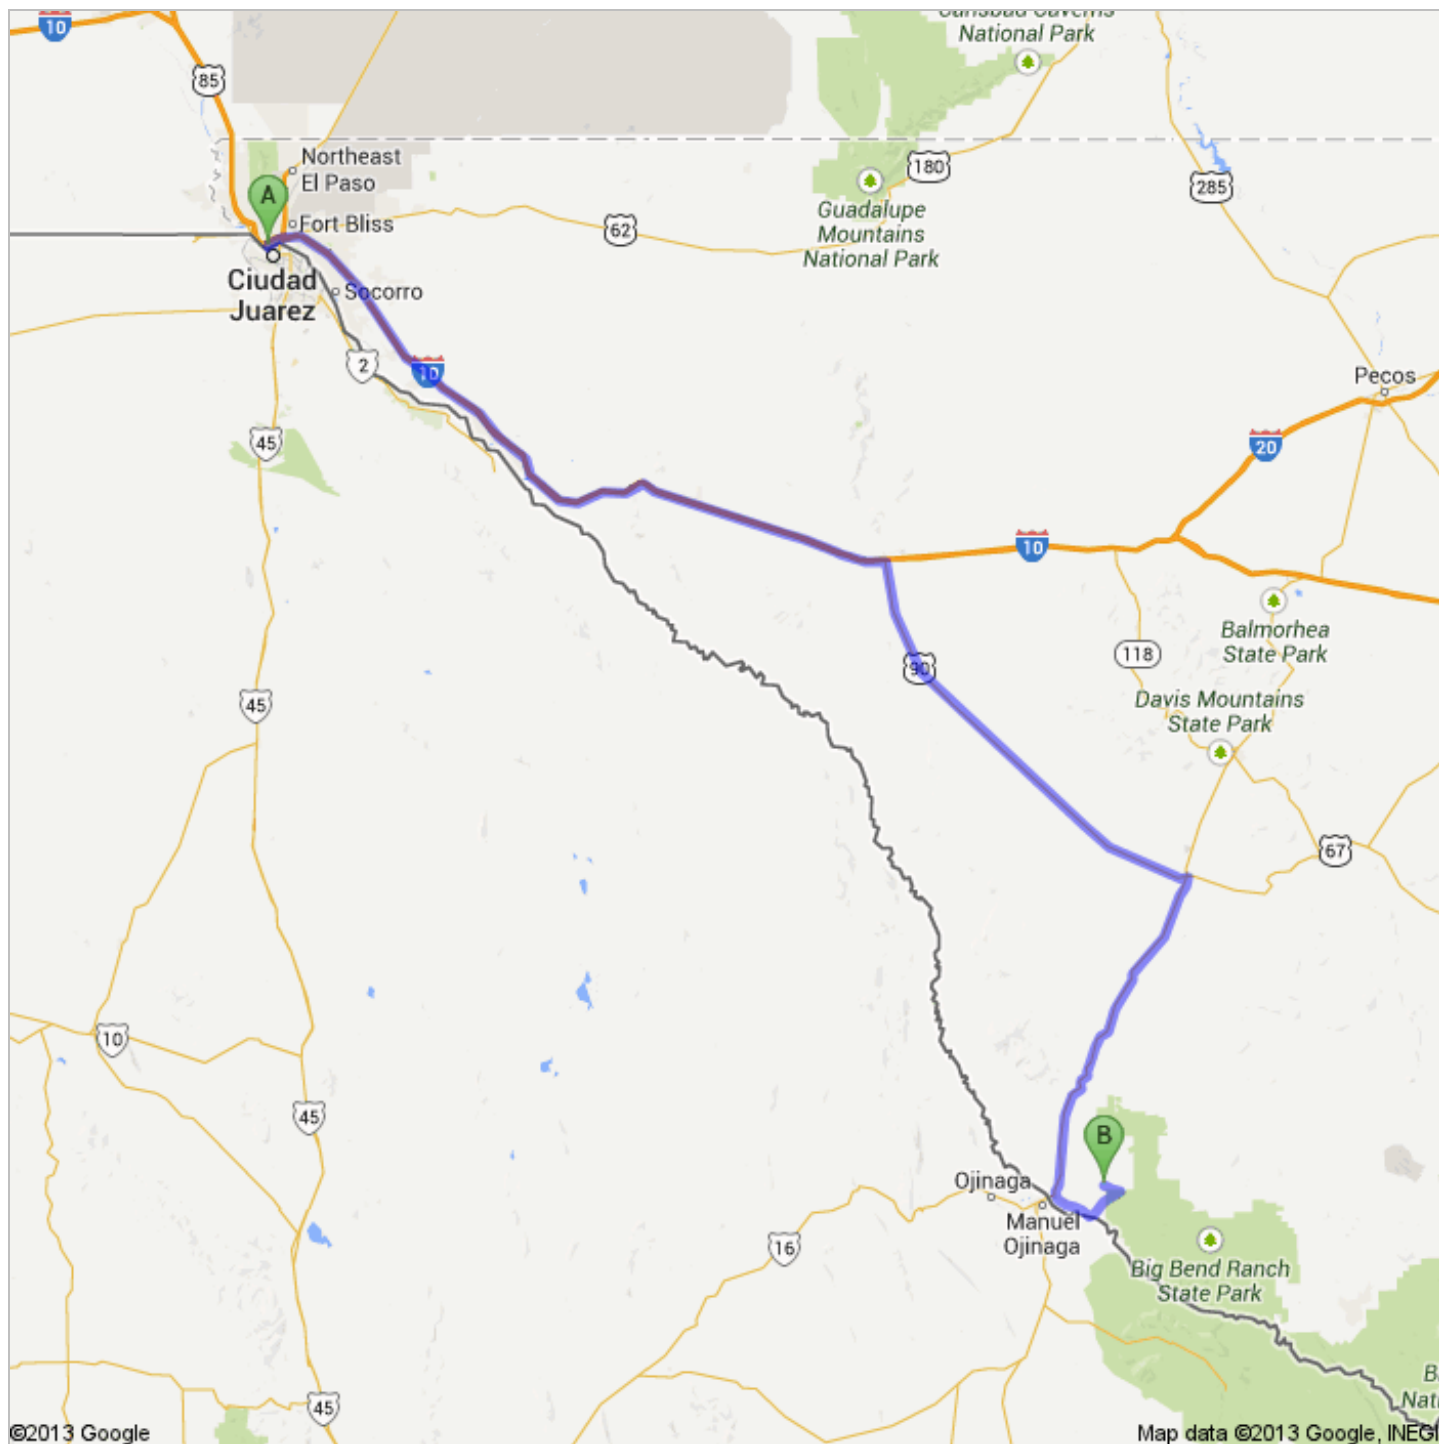

Directions to San Marino
271 mi – about 4 hours 30 mins

 El Paso, TX

1. Head **northwest** on **N Mesa St** toward **Texas Ave**

go 75 ft
total 75 ft

2. Take the 1st right onto **Texas Ave**
About 1 min

go 0.2 mi
total 0.2 mi

3. Turn left at the 3rd cross street onto **N Campbell St**

go 0.2 mi
total 0.4 mi

4. Turn right to merge onto **I-10 E**
About 1 hour 42 mins

go 120 mi
total 120 mi

5. Take exit **140A** toward **US-90/TX-54/Van Horn Dr**

go 0.2 mi
total 121 mi

6. Merge onto **Frontage Rd**
About 56 secs

go 0.2 mi
total 121 mi

7. Turn right onto **Highway 90 E/US-90 E/Van Horn St**
Continue to follow Highway 90 E/US-90 E
About 1 hour 6 mins

14. Continue straight onto **Casa Piedra**
About 6 mins

go 3.1 mi
total 267 mi

©2013 Google Map data ©2013 Google

15. Turn left to stay on **Casa Piedra**

go 0.3 mi
total 268 mi

©2013 Google Map data ©2013 Google