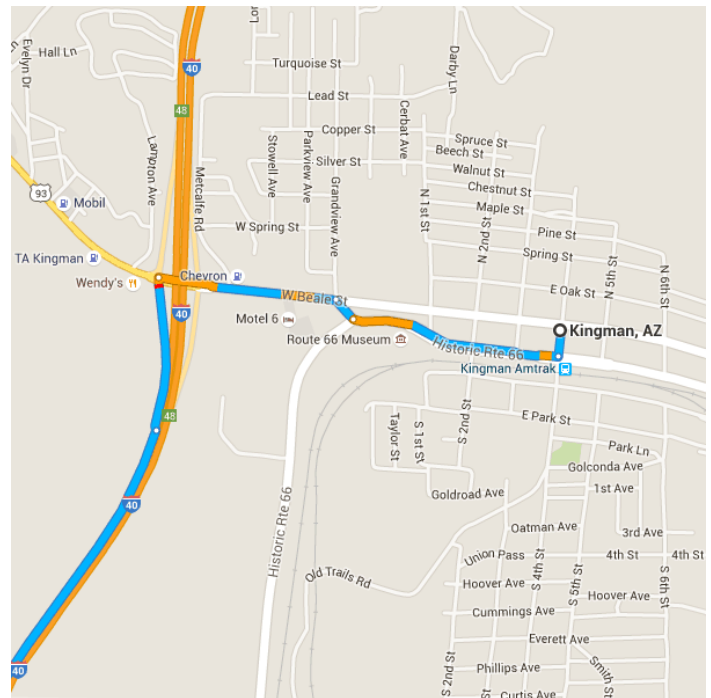

Directions from Kingman, AZ to 11422 Jenny Rd

○ Kingman, AZ

Get on **I-40 W** from **E Andy Devine Ave/Historic Rte 66** and **W Beale St**

- _____ 1.3 mi / 4 min
- ↑ 1. Head south on **N 4th St** toward **E Andy Devine Ave/Historic Rte 66**
_____ 292 ft
- ↘ 2. Turn right onto **E Andy Devine Ave/Historic Rte 66**
_____ 0.4 mi
- ↘ 3. Slight right at **Ella's Pl**
_____ 292 ft
- ↙ 4. Use any lane to turn slightly left onto **W Beale St**
_____ 0.4 mi
- ↙ 5. Turn left to merge onto **I-40 W** toward **Los Angeles**
_____ 0.3 mi

Follow **I-40 W**. Take exit **28** from **I-40 W**

_____ 19.9 mi / 16 min

-

Take **Hollinger Dr** and **Thelma Dr** to **Jenny Rd**

7.3 mi / 31 min

-

11422 Jenny Rd

Yucca, AZ 86438

These directions are for planning purposes only. You may find that construction projects, traffic, weather, or other events may cause conditions to differ from the map results, and you should plan your route accordingly. You must obey all signs or notices regarding your route.