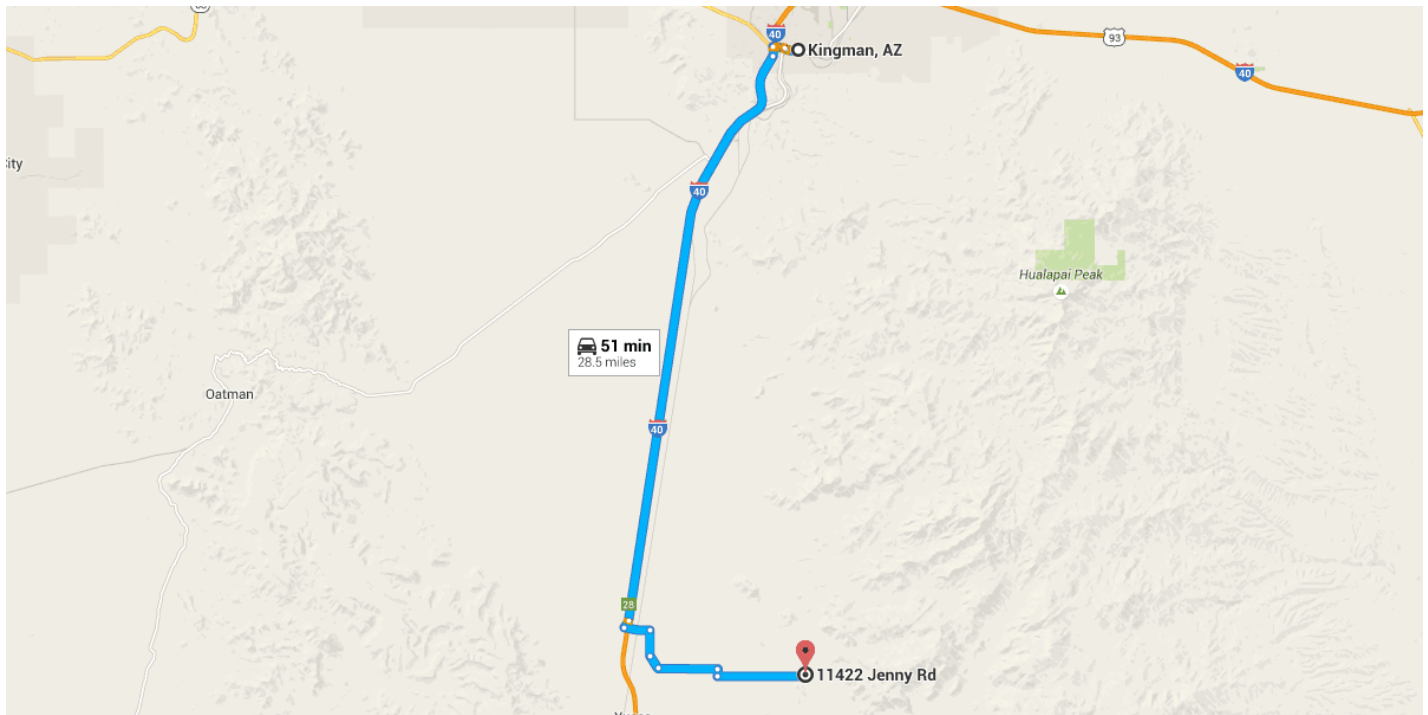

Directions from Kingman, AZ to 11422 Jenny Rd

○ Kingman, AZ

Get on **I-40 W** from **E Andy Devine Ave/Historic Rte 66** and **W Beale St**

- _____ 1.3 mi / 4 min
- ↑ 1. Head south on **N 4th St** toward **E Andy Devine Ave/Historic Rte 66**
_____ 292 ft
- ↘ 2. Turn right onto **E Andy Devine Ave/Historic Rte 66**
_____ 0.4 mi
- ↘ 3. Slight right at **Ella's Pl**
_____ 292 ft
- ↙ 4. Use any lane to turn slightly left onto **W Beale St**
_____ 0.4 mi
- ↙ 5. Turn left to merge onto **I-40 W** toward **Los Angeles**
_____ 0.3 mi

Follow **I-40 W**. Take exit **28** from **I-40 W**

_____ 19.9 mi / 16 min

-

Take **Hollinger Dr** and **Thelma Dr** to **Jenny Rd**

7.3 mi / 31 min

-

11422 Jenny Rd

Yucca, AZ 86438

These directions are for planning purposes only. You may find that construction projects, traffic, weather, or other events may cause conditions to differ from the map results, and you should plan your route accordingly. You must obey all signs or notices regarding your route.