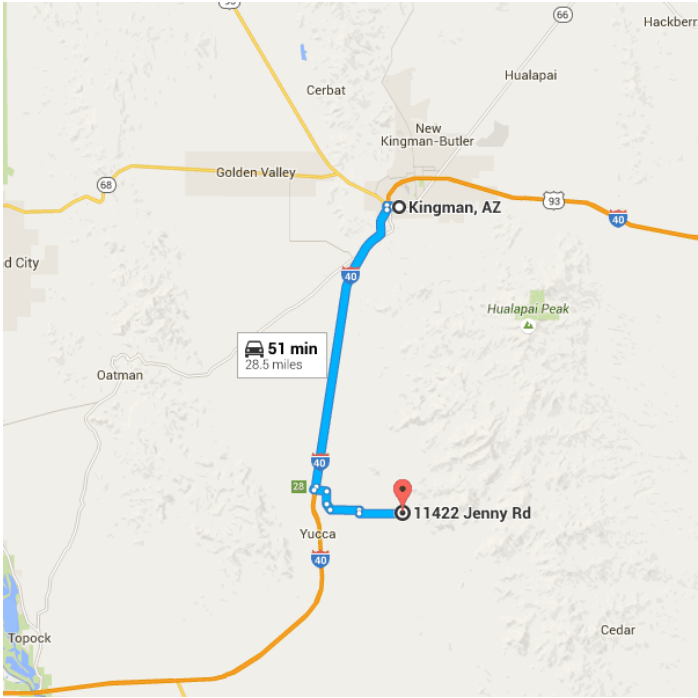

Directions from Kingman, AZ to 11422 Jenny Rd

○ Kingman, AZ

Get on **I-40 W** from **E Andy Devine Ave/Historic Rte 66** and **W Beale St**

- _____ 1.3 mi / 4 min
- ↑ 1. Head south on **N 4th St** toward **E Andy Devine Ave/Historic Rte 66**
_____ 292 ft
- ↘ 2. Turn right onto **E Andy Devine Ave/Historic Rte 66**
_____ 0.4 mi
- ↘ 3. Slight right at **Ella's Pl**
_____ 292 ft
- ↙ 4. Use any lane to turn slightly left onto **W Beale St**
_____ 0.4 mi
- ↙ 5. Turn left to merge onto **I-40 W** toward **Los Angeles**
_____ 0.3 mi

Follow **I-40 W**. Take exit **28** from **I-40 W**

_____ 19.9 mi / 16 min

-

Take **Hollinger Dr** and **Thelma Dr** to **Jenny Rd**

7.3 mi / 31 min

-

11422 Jenny Rd

Yucca, AZ 86438

These directions are for planning purposes only. You may find that construction projects, traffic, weather, or other events may cause conditions to differ from the map results, and you should plan your route accordingly. You must obey all signs or notices regarding your route.