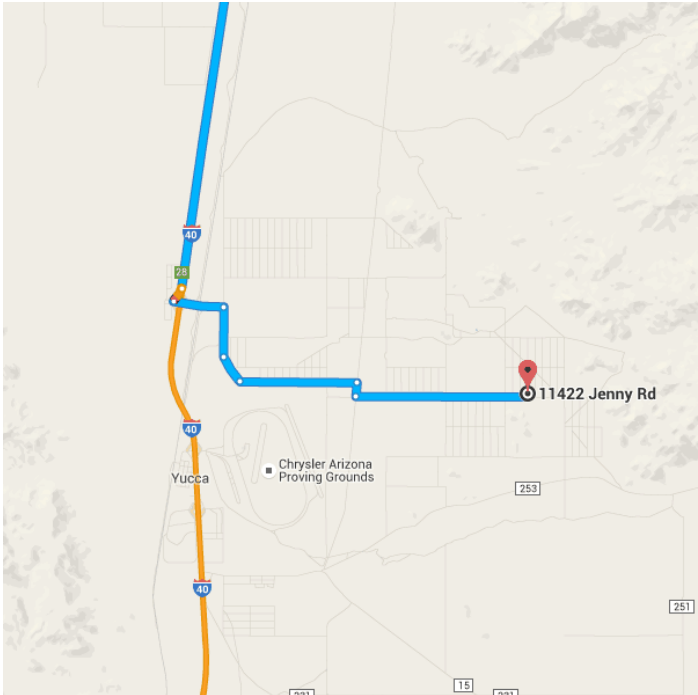

Directions from Kingman, AZ to 11422 Jenny Rd

○ Kingman, AZ

Get on **I-40 W** from **E Andy Devine Ave/Historic Rte 66** and **W Beale St**

- _____ 1.3 mi / 4 min
- ↑ 1. Head south on **N 4th St** toward **E Andy Devine Ave/Historic Rte 66**
_____ 292 ft
- ↘ 2. Turn right onto **E Andy Devine Ave/Historic Rte 66**
_____ 0.4 mi
- ↘ 3. Slight right at **Ella's Pl**
_____ 292 ft
- ↙ 4. Use any lane to turn slightly left onto **W Beale St**
_____ 0.4 mi
- ↙ 5. Turn left to merge onto **I-40 W** toward **Los Angeles**
_____ 0.3 mi

Follow **I-40 W**. Take exit **28** from **I-40 W**

_____ 19.9 mi / 16 min

-

Take **Hollinger Dr** and **Thelma Dr** to **Jenny Rd**

7.3 mi / 31 min

-

11422 Jenny Rd

Yucca, AZ 86438

These directions are for planning purposes only. You may find that construction projects, traffic, weather, or other events may cause conditions to differ from the map results, and you should plan your route accordingly. You must obey all signs or notices regarding your route.