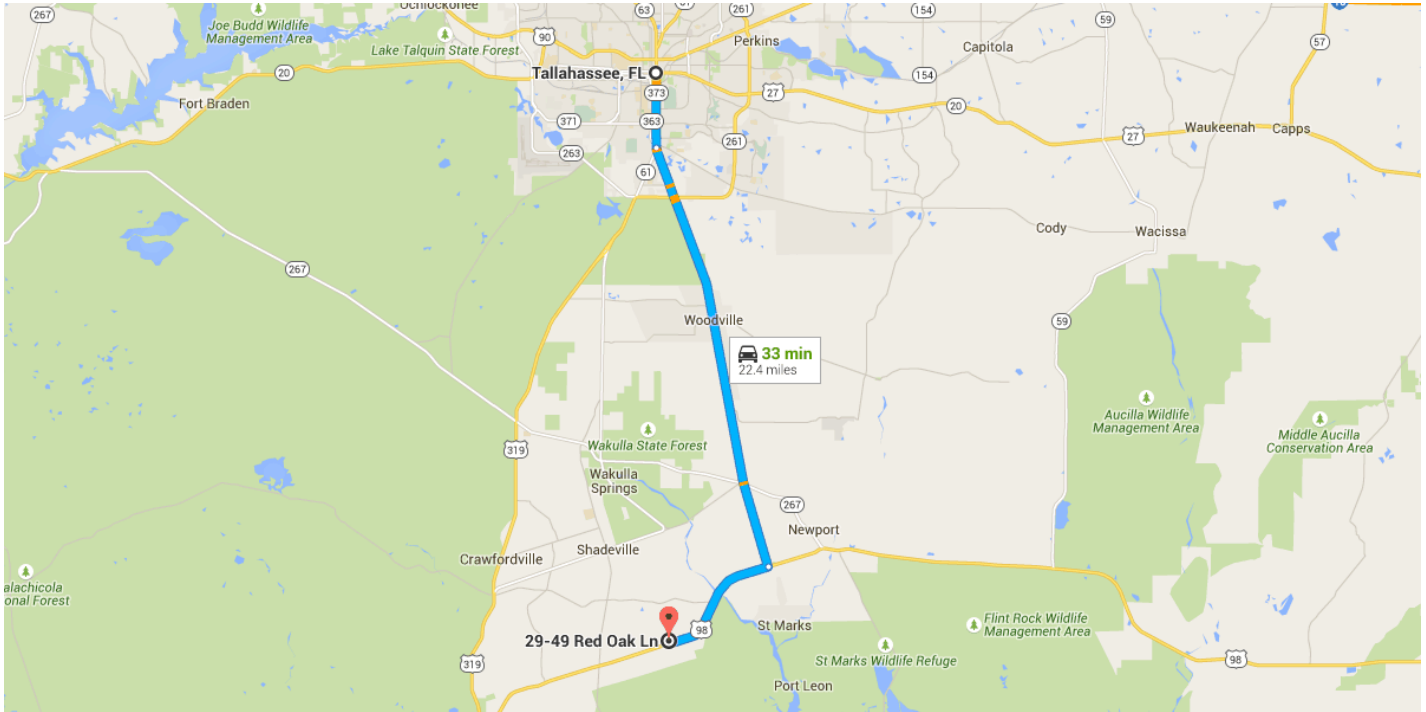

Directions from Tallahassee, FL to 29-49 Red Oak Ln

○ Tallahassee, FL

- ↑ 1. Head south on S Monroe St toward Apalachee Pkwy
_____ 23 ft
- ↑ 2. Continue straight to stay on S Monroe St
_____ 2.6 mi
- ↑ 3. Continue onto FL-363 S
_____ 15.1 mi
- ↘ 4. Turn right onto US-98 W
_____ 4.6 mi
- ↘ 5. Turn right onto Red Oak Ln
_____ 0.1 mi
i Destination will be on the right

⊙ 29-49 Red Oak Ln

Crawfordville, FL 32327

These directions are for planning purposes only. You may find that construction projects, traffic, weather, or other events may cause conditions to differ from the map results, and you should plan your route accordingly. You must obey all signs or notices regarding your route.