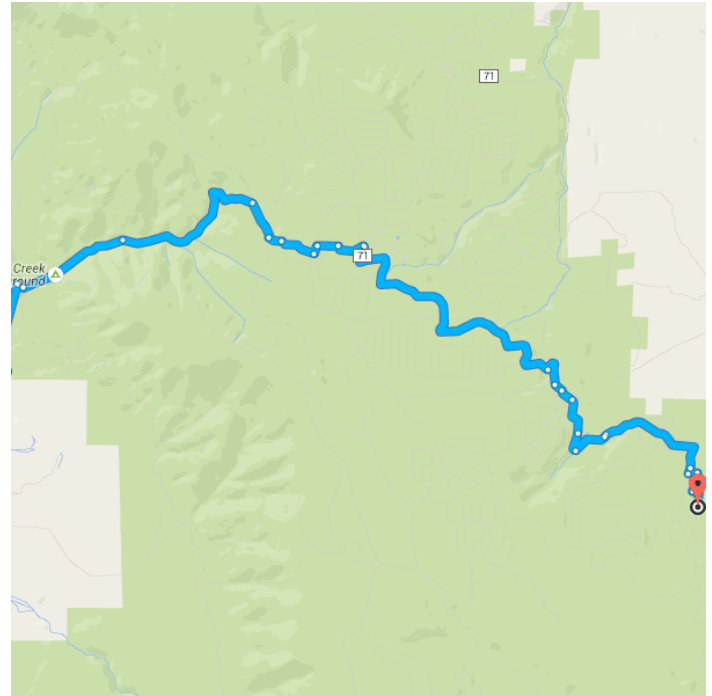

↶ 6. Slight left onto CA-139 N/CA-299 E
8.1 mi

Take Rush Creek Dr, California Pines Blvd
and Canyon Ln to Blueberry Dr

16.9 mi / 1 h 1 min

↷ 7. Turn right onto Co Rd 198
0.1 mi

↶ 8. Turn left onto Lower Rush Creek Rd/Rush
Creek Dr
Continue to follow Rush Creek Dr
1.7 mi

↑ 9. Rush Creek Dr turns slightly right and
becomes Rush Creek Dr
2.7 mi

↷ 10. Turn right
0.6 mi

↶ 11. Turn left toward Bighorn Rd
0.2 mi

↷ 12. Turn right onto Bighorn Rd
0.6 mi

↶ 13. Turn left onto Legend Rd
0.1 mi

↷ 14. Turn right onto Hoedown Rd
0.3 mi

↑ 15. Hoedown Rd turns right and becomes
Goulden Rd
0.5 mi

↷ 16. Turn right onto Topeka Rd
148 ft

↷ 17. Turn right onto California Pines Blvd
4.9 mi

↑ 18. California Pines Blvd turns slightly left
and becomes Cal Pines Blvd
0.5 mi

↶ 19. Turn left toward Redwood Rd
0.1 mi

↑ 20. Continue onto Redwood Rd
0.2 mi

↑ 21. Continue straight onto Beaver Dr
0.6 mi

↑ 22. Continue straight onto Porcupine Ln
0.3 mi

- ↑ 23. Porcupine Ln turns slightly left and becomes Pine Rd
_____ 0.6 mi
- ↑ 24. Continue onto Hilton Creek
_____ 184 ft
- ↪ 25. Keep right to continue on Canyon Ln
_____ 1.9 mi
- ↑ 26. Continue onto Canyon Rd
_____ 436 ft
- ↶ 27. Turn left onto Woodward Rd
_____ 0.1 mi
- ↪ 28. Turn right onto Timber Dr
_____ 0.3 mi
- ↶ 29. Turn left onto Blueberry Dr
 i Destination will be on the right
_____ 0.3 mi