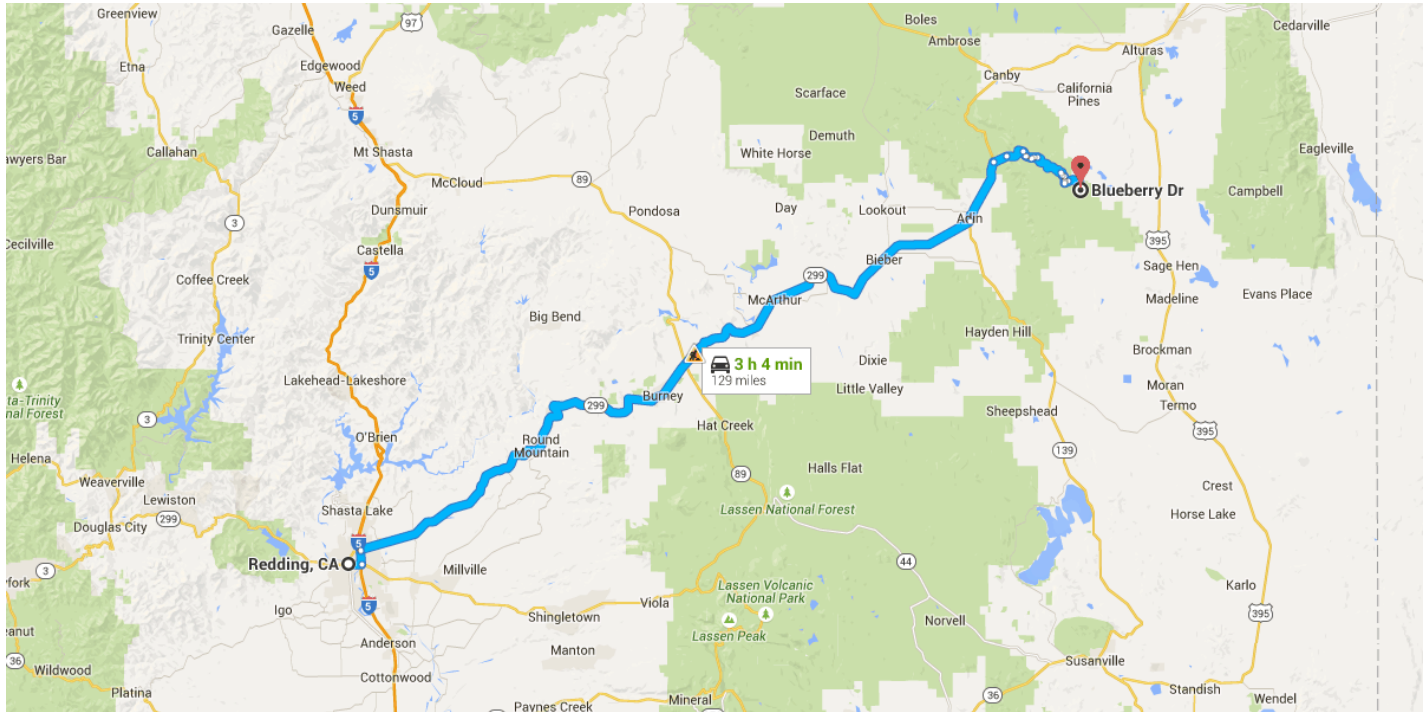

Directions from Redding, CA to Blueberry Dr

o Redding, CA

Follow CA-299 E to Co Rd 198 in Modoc County

112 mi / 2 h 3 min

- ↑ 1. Head south on **Market St** toward **Shasta St**
443 ft
- ↑ 2. **Market St** turns **left** and becomes **CA-44 E/Tehama St** (signs for **I-5**)
i Continue to follow **CA-44 E**
1.7 mi
- ↗ 3. Slight **right** to merge onto **I-5 N** toward **Weed/Portland**
1.9 mi
- ↘ 4. Take exit **680** for **CA-299/Lake Blvd**
0.2 mi
- ↘ 5. Keep **right** at the fork, follow signs for **Burney/Alturas/California 299 E** and merge onto **CA-299 E/Lake Blvd E**
i Continue to follow **CA-299 E**
100 mi

↶ 6. Slight left onto CA-139 N/CA-299 E
8.1 mi

Take Rush Creek Dr, California Pines Blvd
and Canyon Ln to Blueberry Dr

16.9 mi / 1 h 1 min

↷ 7. Turn right onto Co Rd 198
0.1 mi

↶ 8. Turn left onto Lower Rush Creek Rd/Rush
Creek Dr
Continue to follow Rush Creek Dr
1.7 mi

↑ 9. Rush Creek Dr turns slightly right and
becomes Rush Creek Dr
2.7 mi

↷ 10. Turn right
0.6 mi

↶ 11. Turn left toward Bighorn Rd
0.2 mi

↷ 12. Turn right onto Bighorn Rd
0.6 mi

↶ 13. Turn left onto Legend Rd
0.1 mi

↷ 14. Turn right onto Hoedown Rd
0.3 mi

↑ 15. Hoedown Rd turns right and becomes
Goulden Rd
0.5 mi

↷ 16. Turn right onto Topeka Rd
148 ft

↷ 17. Turn right onto California Pines Blvd
4.9 mi

↑ 18. California Pines Blvd turns slightly left
and becomes Cal Pines Blvd
0.5 mi