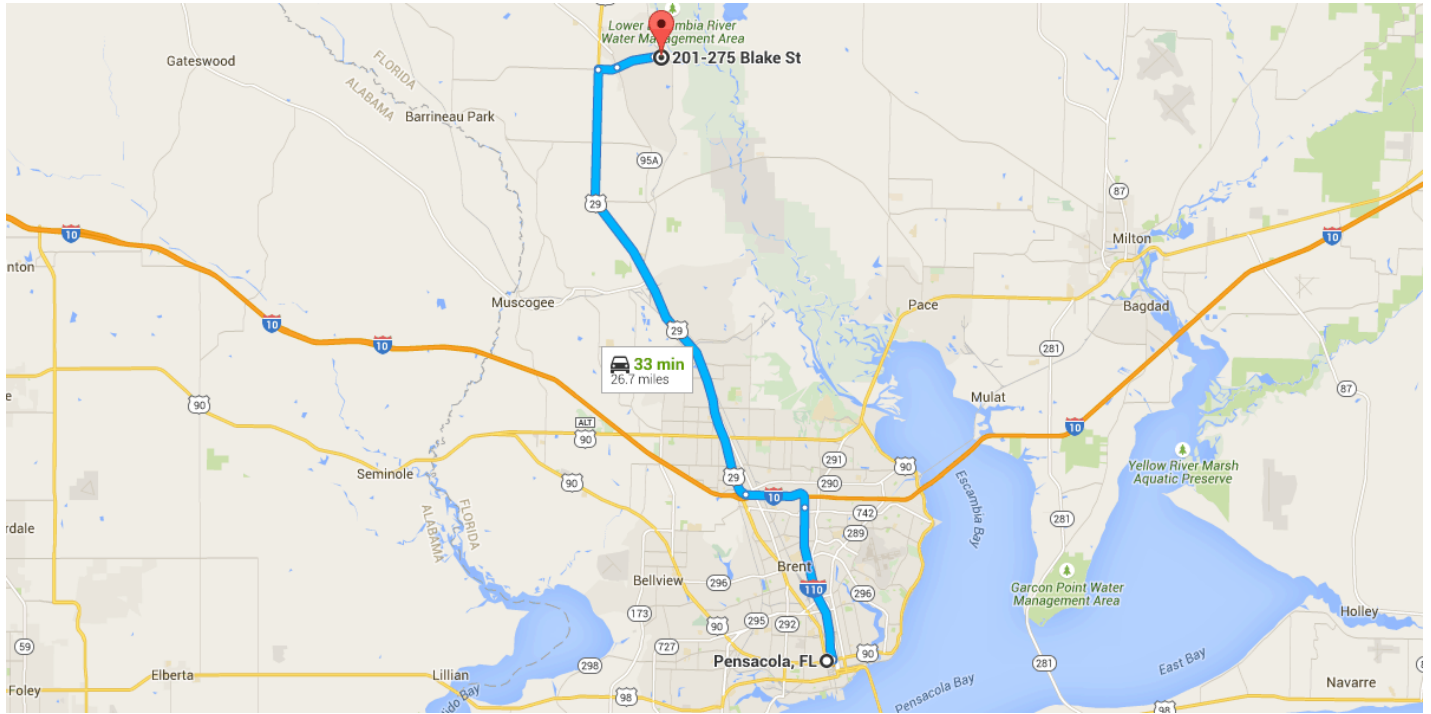

Directions from Pensacola, FL to 201-275 Blake St

o Pensacola, FL

Take I-110 N and FL-95 N/US-29 N to Molino Rd

24.3 mi / 29 min

- ↑ 1. Head east on E Cervantes St toward N Hayne St
0.2 mi
- ↶ 2. Turn left onto N Hayne St
223 ft
- ↗ 3. Take the ramp on the left onto I-110 N
5.4 mi
- ↶ 4. Take the exit on the left onto I-10 W toward Mobile
2.5 mi
- ↗ 5. Take exit 10B to merge onto FL-95 N/US-29 N/Pensacola Blvd toward Cantonment
16.2 mi

Continue to follow FL-95 N/US-29 N

Continue on Molino Rd. Drive to Blake St in Molino

2.3 mi / 5 min

- 6. Turn right onto Molino Rd
0.7 mi
- 7. Turn left onto County Hwy 95A/Hwy 95A N
23 ft
- 8. Turn right onto Molino Rd
1.3 mi
- 9. Slight right onto McKinnonville Rd
0.2 mi
- 10. Turn right at the 1st cross street onto Brickyard Rd
492 ft
- 11. Turn right onto Blake St
131 ft
i Destination will be on the right

📍 201-275 Blake St

Molino, FL 32577