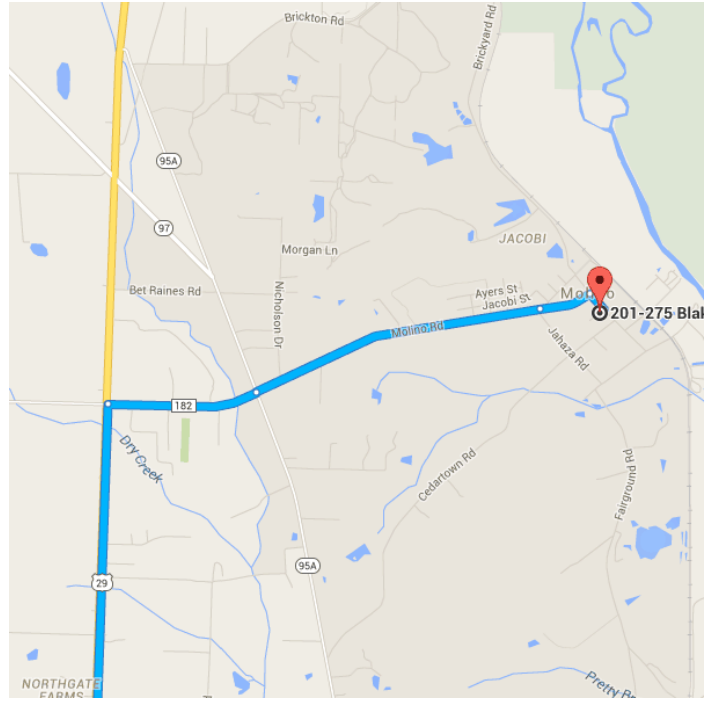

Directions from Pensacola, FL to 201-275 Blake St

o Pensacola, FL

Take I-110 N and FL-95 N/US-29 N to Molino Rd

24.3 mi / 29 min

- ↑ 1. Head east on E Cervantes St toward N Hayne St
0.2 mi
- ↶ 2. Turn left onto N Hayne St
223 ft
- ↗ 3. Take the ramp on the left onto I-110 N
5.4 mi
- ↶ 4. Take the exit on the left onto I-10 W toward Mobile
2.5 mi
- ↗ 5. Take exit 10B to merge onto FL-95 N/US-29 N/Pensacola Blvd toward Cantonment
16.2 mi

Continue to follow FL-95 N/US-29 N

Continue on Molino Rd. Drive to Blake St in Molino

2.3 mi / 5 min

- 6. Turn right onto Molino Rd
0.7 mi
- 7. Turn left onto County Hwy 95A/Hwy 95A N
23 ft
- 8. Turn right onto Molino Rd
1.3 mi
- 9. Slight right onto McKinnonville Rd
0.2 mi
- 10. Turn right at the 1st cross street onto Brickyard Rd
492 ft
- 11. Turn right onto Blake St
131 ft
i Destination will be on the right

📍 201-275 Blake St

Molino, FL 32577