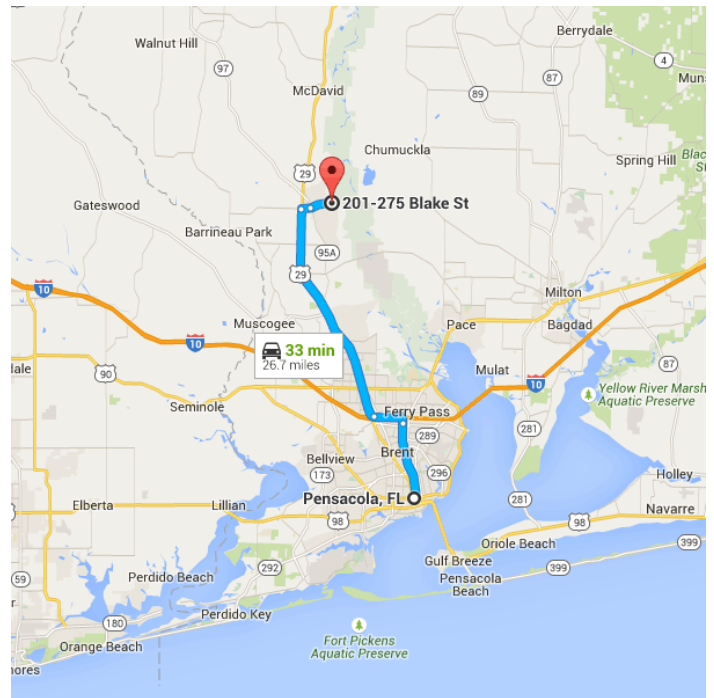

Directions from Pensacola, FL to 201-275 Blake St

o Pensacola, FL

Take I-110 N and FL-95 N/US-29 N to Molino Rd

24.3 mi / 29 min

- ↑ 1. Head east on E Cervantes St toward N Hayne St
0.2 mi
- ↶ 2. Turn left onto N Hayne St
223 ft
- ↗ 3. Take the ramp on the left onto I-110 N
5.4 mi
- ↶ 4. Take the exit on the left onto I-10 W toward Mobile
2.5 mi
- ↗ 5. Take exit 10B to merge onto FL-95 N/US-29 N/Pensacola Blvd toward Cantonment
16.2 mi

Continue to follow FL-95 N/US-29 N

Continue on Molino Rd. Drive to Blake St in Molino

2.3 mi / 5 min

- 6. Turn right onto Molino Rd
0.7 mi
- 7. Turn left onto County Hwy 95A/Hwy 95A N
23 ft
- 8. Turn right onto Molino Rd
1.3 mi
- 9. Slight right onto McKinnonville Rd
0.2 mi
- 10. Turn right at the 1st cross street onto Brickyard Rd
492 ft
- 11. Turn right onto Blake St
131 ft
i Destination will be on the right

📍 201-275 Blake St

Molino, FL 32577