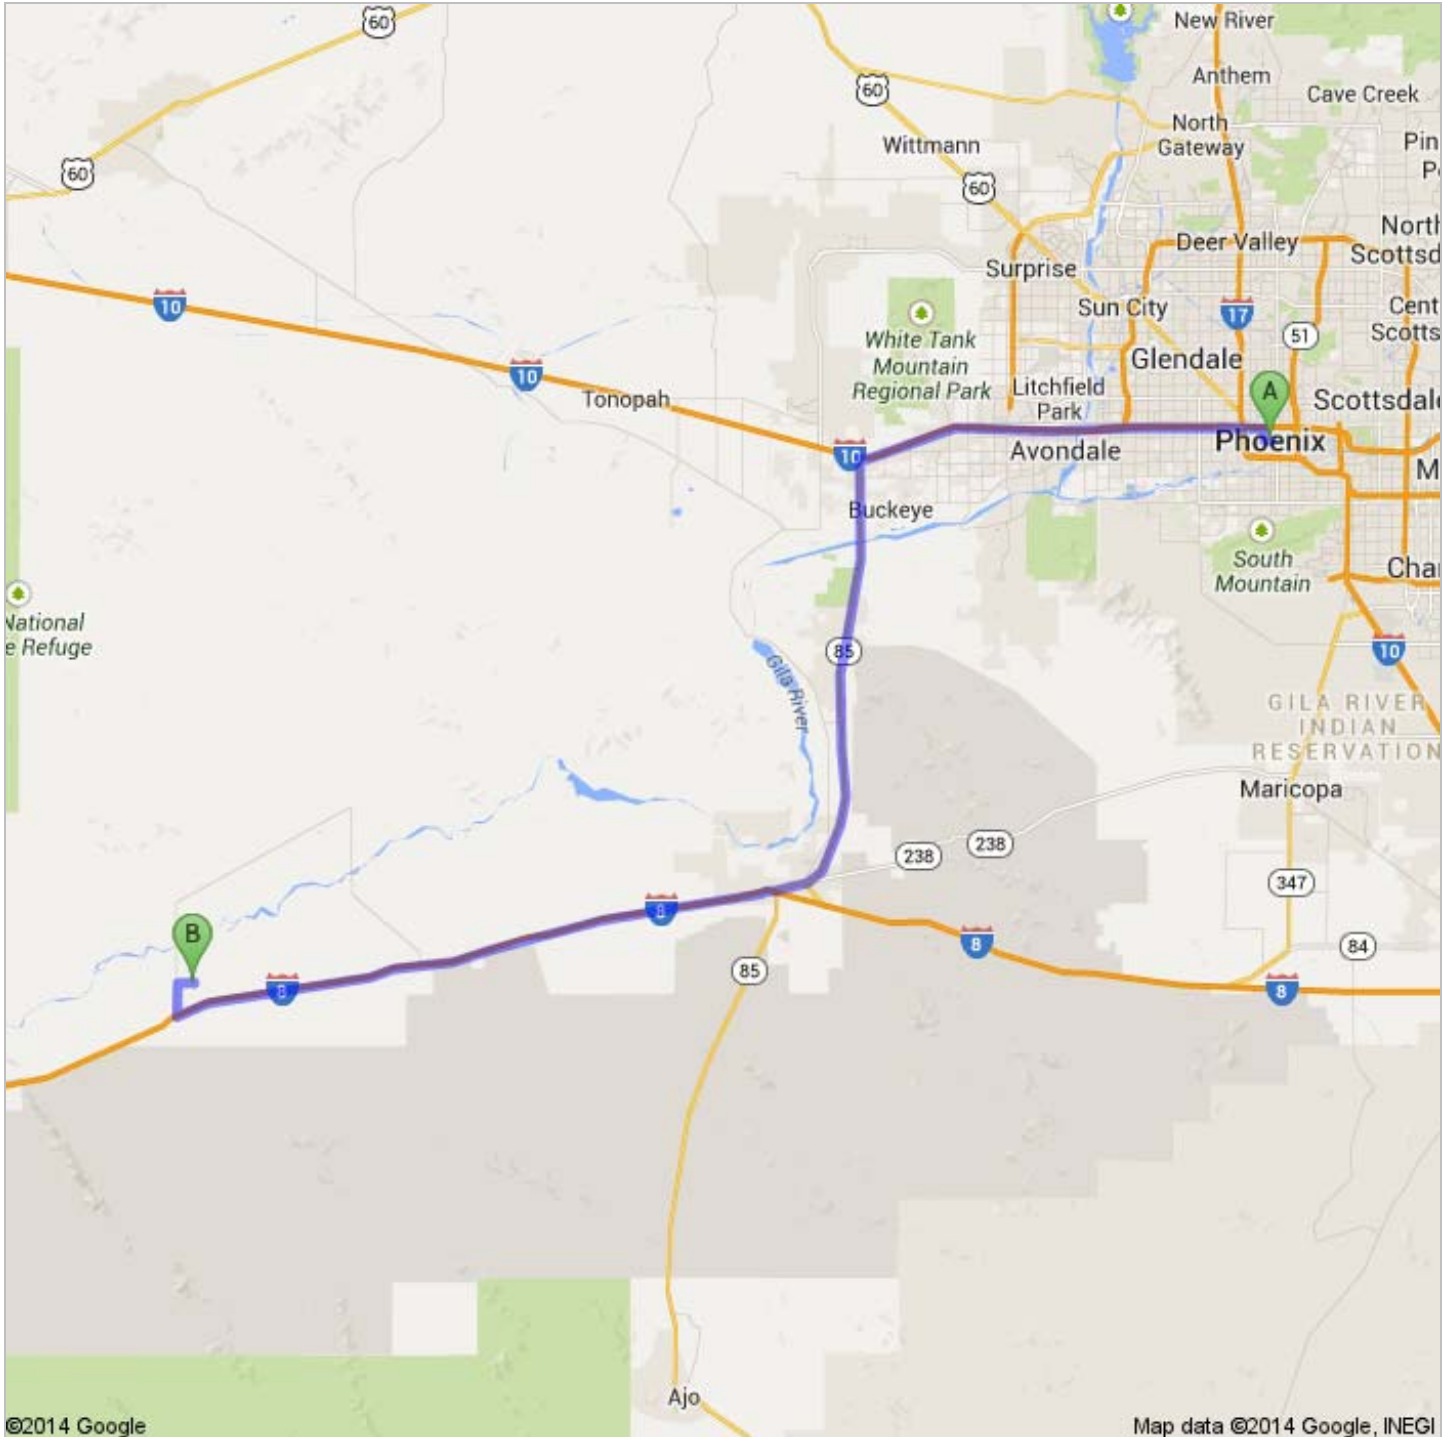

Directions to Brighton Rd
122 mi – about 1 hour 55 mins

 Phoenix, AZ

1. Head **west** on **W Washington St** toward **N 1st Ave**
About 2 mins

go 0.5 mi
total 0.5 mi

2. Turn right onto **N 7th Ave**
About 2 mins

go 0.9 mi
total 1.4 mi

3. Turn left

go 46 ft
total 1.4 mi

4. Turn right to merge onto **I-10 W** toward **Los Angeles**
About 29 mins

go 31.3 mi
total 32.6 mi

85

5. Take exit **112** to merge onto **AZ-85 S/Phoenix Bypass Route** toward **I-8/Yuma/San Diego**
About 31 mins

go 33.8 mi
total 66.5 mi

85

6. Slight right onto **AZ-85/Phoenix Bypass Route**
Continue to follow AZ-85
About 5 mins

go 3.0 mi
total 69.4 mi

7. Continue onto **W Pima St**
About 47 secs

go 0.4 mi
total 69.8 mi

8

8. Merge onto **I-8 W** via the ramp to **San Diego**
About 37 mins

go 47.5 mi
total 117 mi

↗ 9. Take exit **67** toward **Dateland**

go 0.3 mi
total 118 mi

↘ 10. Turn right onto **Ave 64E**
About 4 mins