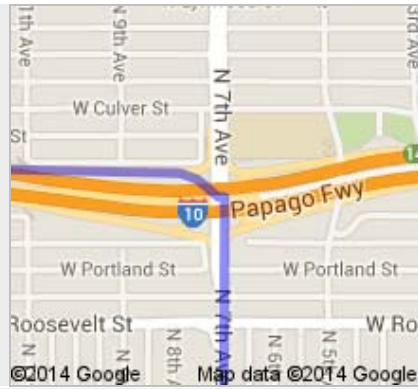

Directions to Brighton Rd
122 mi – about 1 hour 55 mins

 Phoenix, AZ

1. Head **west** on **W Washington St** toward **N 1st Ave**
About 2 mins

go 0.5 mi
total 0.5 mi

2. Turn right onto **N 7th Ave**
About 2 mins

go 0.9 mi
total 1.4 mi

3. Turn left

go 46 ft
total 1.4 mi

4. Turn right to merge onto **I-10 W** toward **Los Angeles**
About 29 mins

go 31.3 mi
total 32.6 mi

85

5. Take exit **112** to merge onto **AZ-85 S/Phoenix Bypass Route** toward **I-8/Yuma/San Diego**
About 31 mins

go 33.8 mi
total 66.5 mi

85

6. Slight right onto **AZ-85/Phoenix Bypass Route**
Continue to follow AZ-85
About 5 mins

go 3.0 mi
total 69.4 mi

7. Continue onto **W Pima St**
About 47 secs

go 0.4 mi
total 69.8 mi

8

8. Merge onto **I-8 W** via the ramp to **San Diego**
About 37 mins

go 47.5 mi
total 117 mi

↗ 9. Take exit **67** toward **Dateland**

go 0.3 mi
total 118 mi

↘ 10. Turn right onto **Ave 64E**
About 4 mins