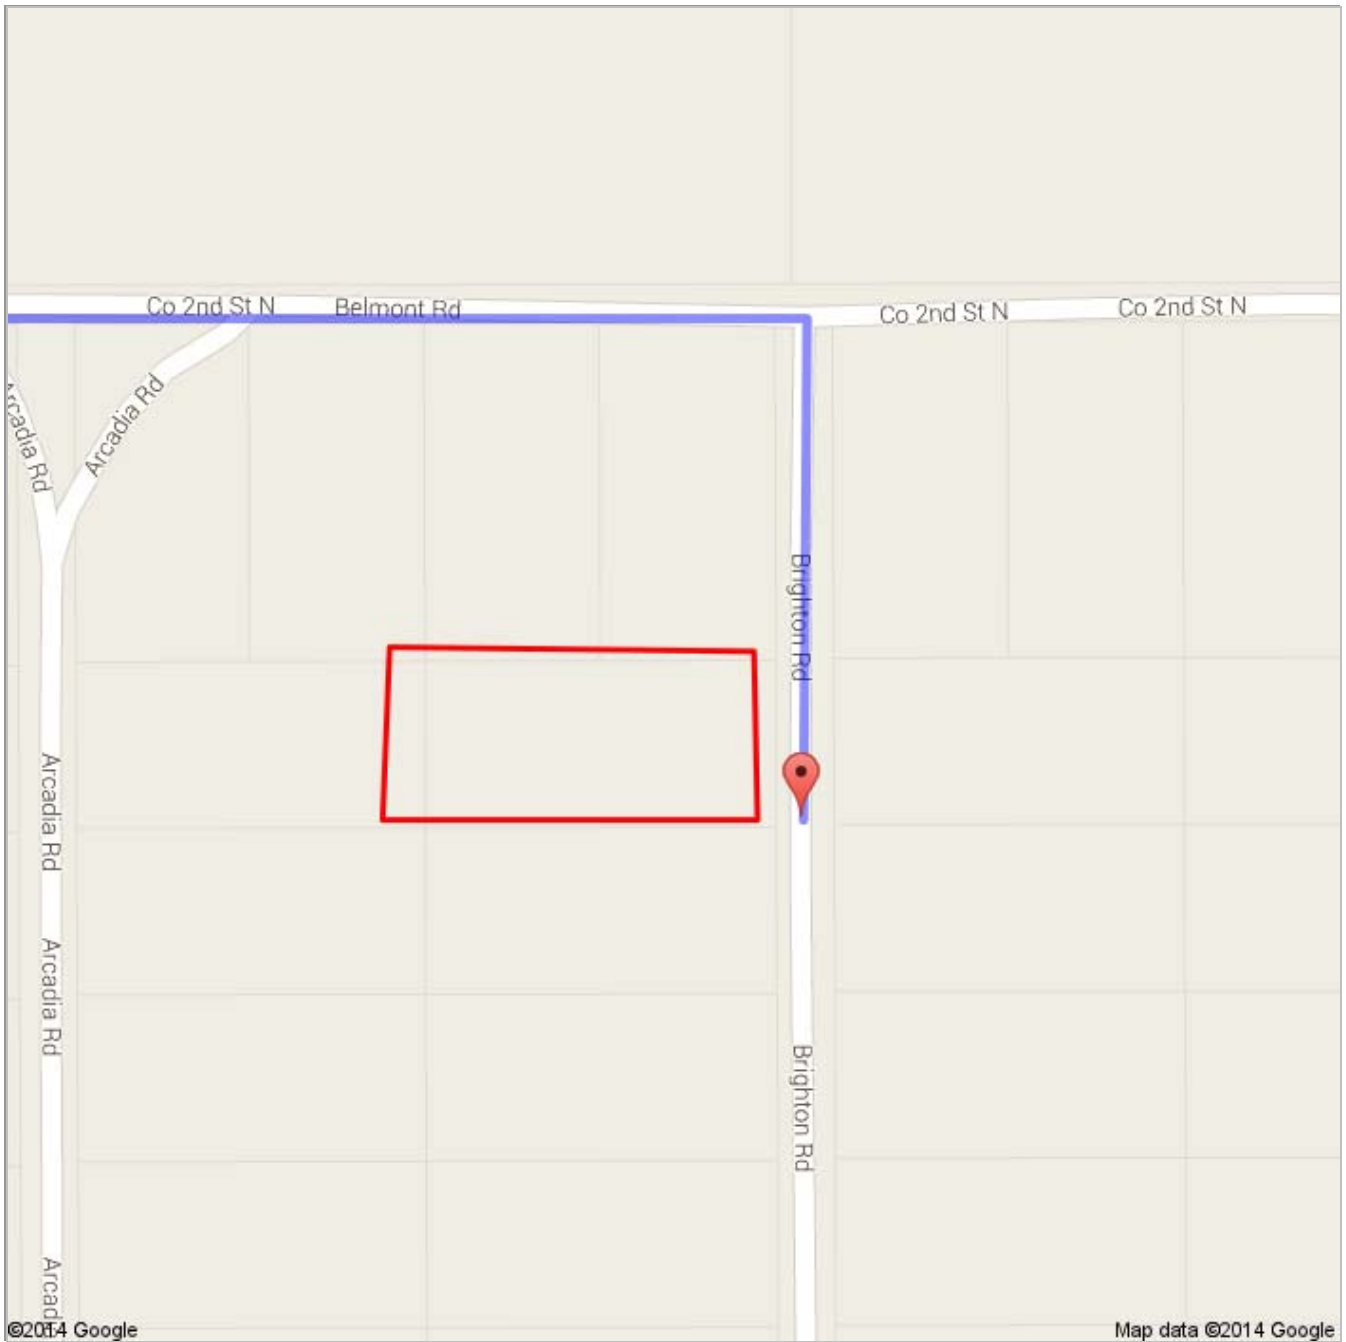

8442.kmz

Public · 0 views
Created on Jul 2 · By Bryson · Updated < 1 minute ago

- Untitled Polygon
- From: Phoenix, AZ
- Driving directions to Brighton Rd
- To: Brighton Rd