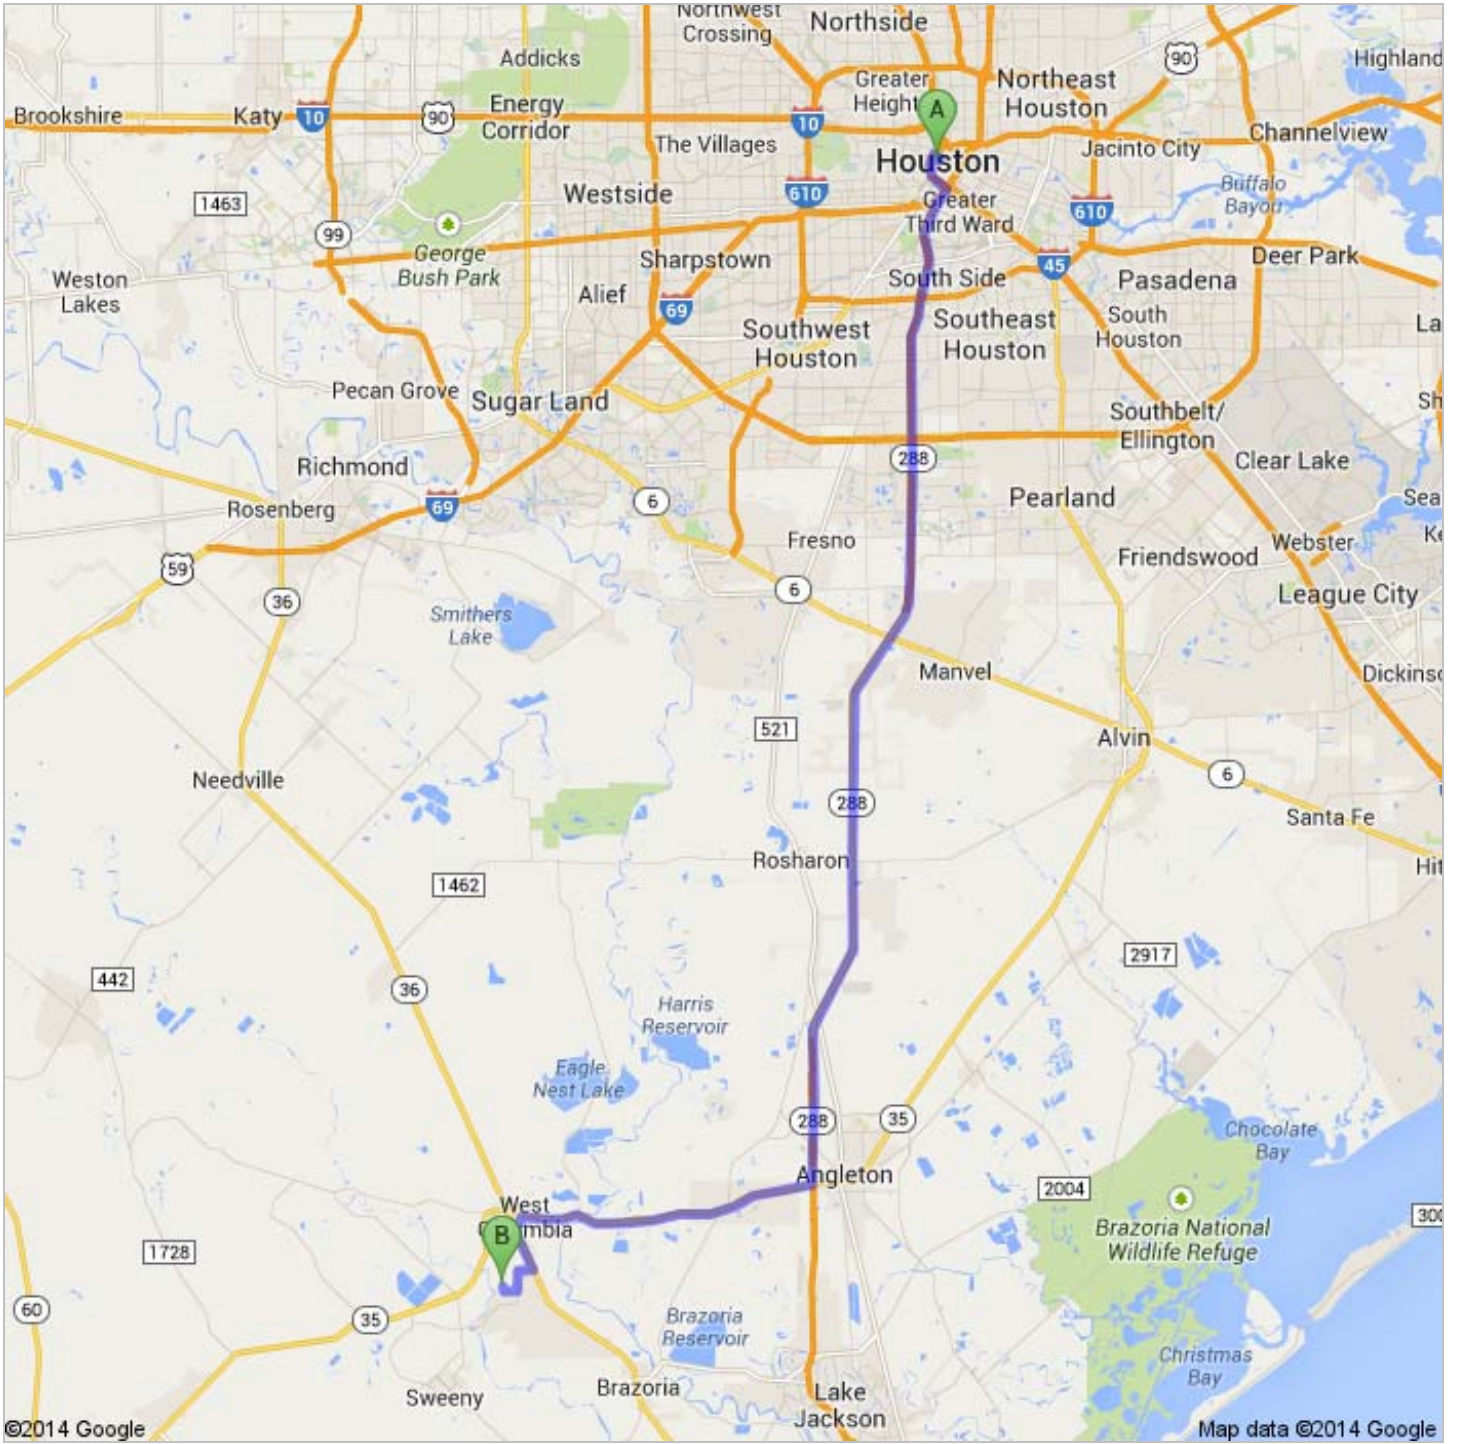

Directions to Elm Dr  
60.6 mi – about 1 hour 3 mins

 Houston, TX

1. Head **northeast** on **Bagby St** toward **Walker St**

go 0.1 mi  
total 0.1 mi

 2. Turn left onto **Capitol St**

go 0.2 mi  
total 0.4 mi

3. Continue onto **N Memorial Way**

go 443 ft  
total 0.4 mi

 4. Turn left onto **Houston Ave** (signs for **I-45 S**)

go 151 ft  
total 0.5 mi

5. Take the **I-45 S** ramp  
About 51 secs

go 0.4 mi  
total 0.9 mi

6. Merge onto **I-45**  
About 1 min

go 1.2 mi  
total 2.1 mi

7. Take exit **46B** for **US 59 S** toward **Texas 288 S/Lake Jackson/Freeport/Victoria**

go 0.3 mi  
total 2.3 mi

8. Merge onto **TX-288 S**  
About 37 mins

go 41.0 mi  
total 43.3 mi

9. Take the **TX-35** exit toward **Angleton/W Columbia/Bay City**

go 0.5 mi  
total 43.8 mi

10. Turn right onto **TX-35 S/Jimmy Phillips Blvd**  
Continue to follow TX-35 S  
About 13 mins