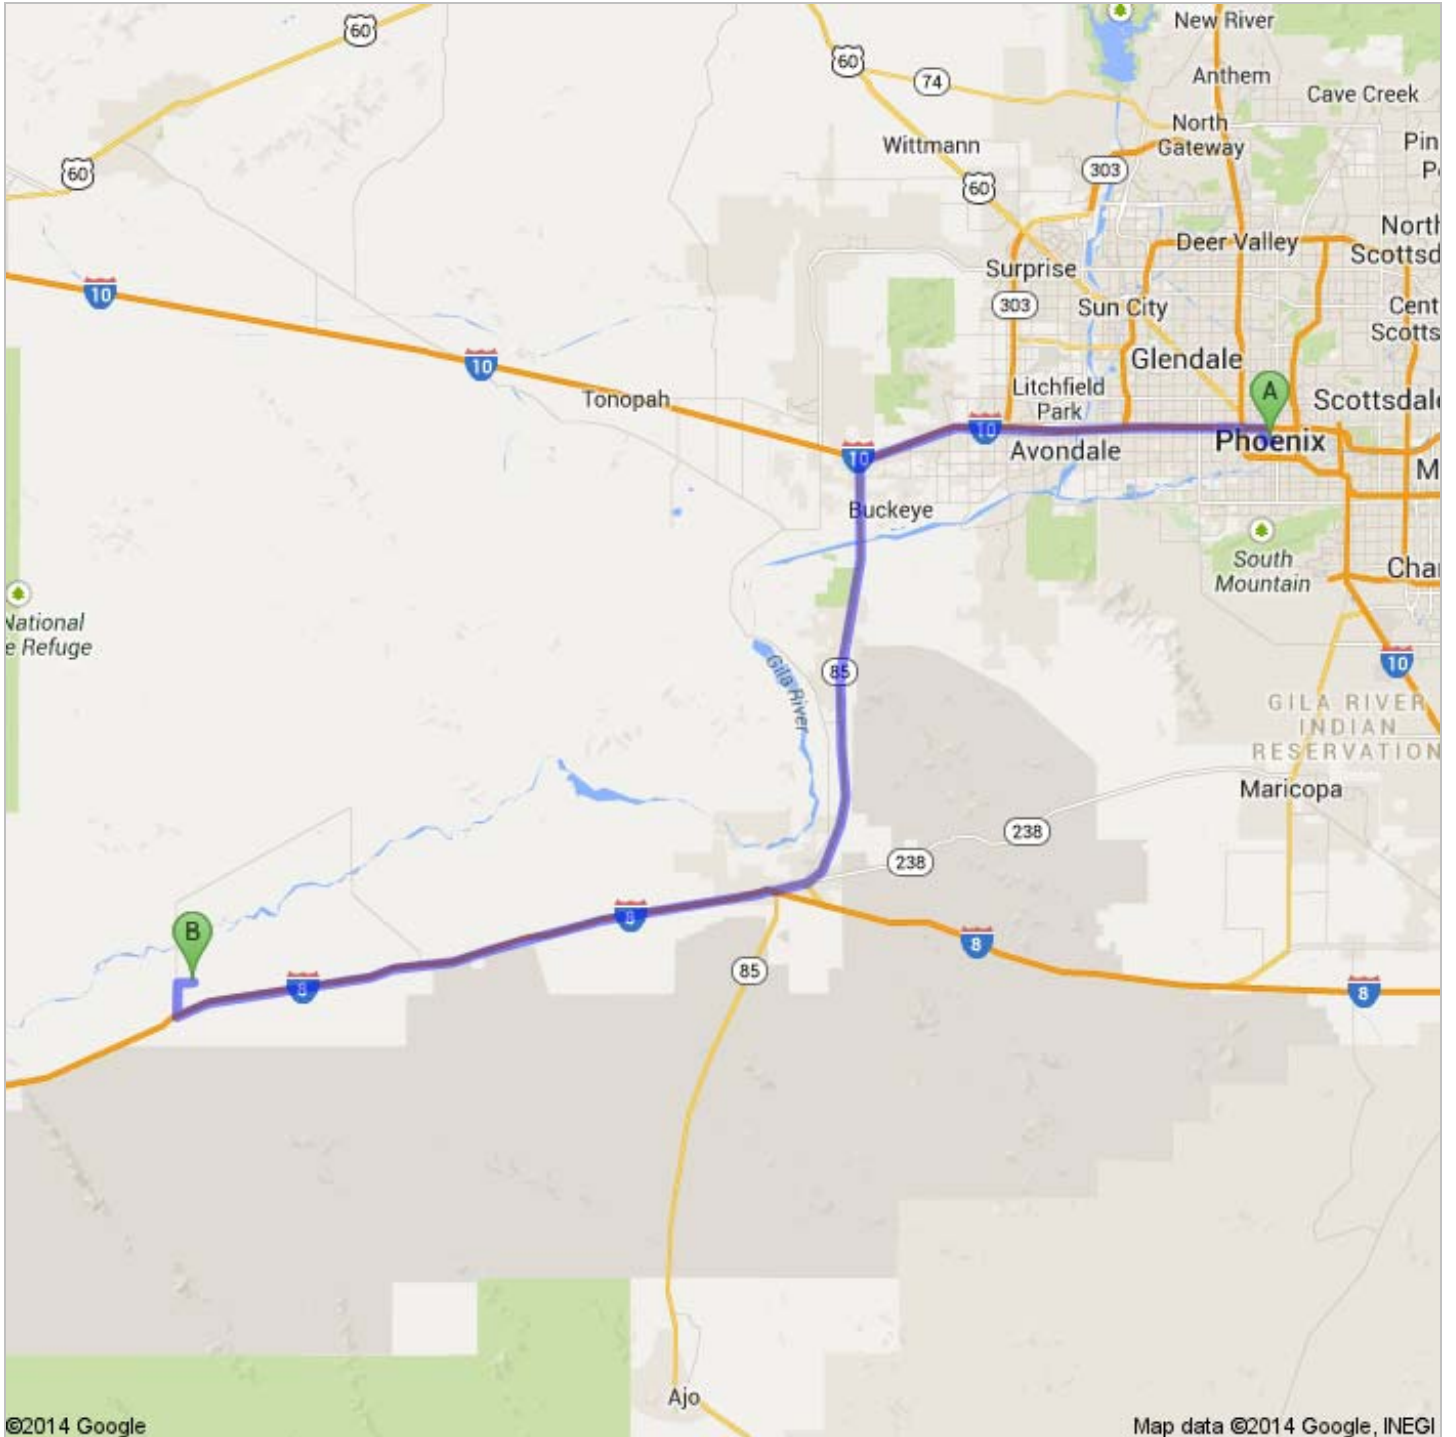

Directions to Belmont Rd/Co 2nd St N
122 mi – about 1 hour 53 mins

 Phoenix, AZ

1. Head **west** on **W Washington St** toward **N 1st Ave**
About 2 mins

go 0.5 mi
total 0.5 mi

 2. Turn right onto **N 7th Ave**
About 2 mins

go 0.9 mi
total 1.4 mi

 3. Turn left

go 46 ft
total 1.4 mi

 4. Turn right to merge onto **I-10 W** toward **Los Angeles**
About 28 mins

go 31.3 mi
total 32.6 mi

85

5. Take exit **112** to merge onto **AZ-85 S/Phoenix Bypass Rte** toward **I-8/Yuma/San Diego**
About 30 mins

go 33.8 mi
total 66.5 mi

©2014 Google Map data ©2014 Google

6. Slight right onto **Phoenix Bypass Rte**
About 1 min

go 1.0 mi
total 67.5 mi

©2014 Google Map data ©2014 Google

7. Continue onto **E Pima St**
About 4 mins

go 2.4 mi
total 69.8 mi

©2014 Google Map data ©2014 Google

8

8. Merge onto **I-8 W** via the ramp to **San Diego**
About 37 mins

go 47.5 mi
total 117 mi

©2014 Google Map data ©2014 Google

↗ 9. Take exit **67** toward **Dateland**