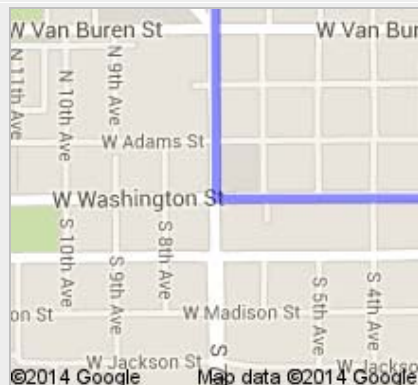

Directions to Belmont Rd/Co 2nd St N
122 mi – about 1 hour 53 mins

 Phoenix, AZ

1. Head **west** on **W Washington St** toward **N 1st Ave**
About 2 mins

go 0.5 mi
total 0.5 mi

 2. Turn right onto **N 7th Ave**
About 2 mins

go 0.9 mi
total 1.4 mi

 3. Turn left

go 46 ft
total 1.4 mi

 4. Turn right to merge onto **I-10 W** toward **Los Angeles**
About 28 mins

go 31.3 mi
total 32.6 mi

85

5. Take exit **112** to merge onto **AZ-85 S/Phoenix Bypass Rte** toward **I-8/Yuma/San Diego**
About 30 mins

go 33.8 mi
total 66.5 mi

©2014 Google Map data ©2014 Google

6. Slight right onto **Phoenix Bypass Rte**
About 1 min

go 1.0 mi
total 67.5 mi

©2014 Google Map data ©2014 Google

7. Continue onto **E Pima St**
About 4 mins

go 0.3 mi
total 118 mi

©2014 Google Map data ©2014 Google

↘ 10. Turn right onto **Ave 64E**
About 4 mins

go 2.6 mi
total 120 mi

©2014 Google Map data ©2014 Google

↘ 11. Turn right onto **Belmont Dr/Co 2nd St N**
About 2 mins