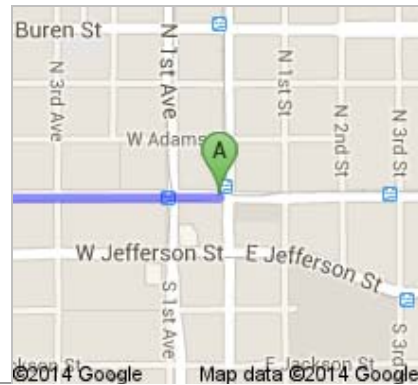

Directions to Belmont Rd/Co 2nd St N
122 mi – about 1 hour 53 mins

 Phoenix, AZ

1. Head **west** on **W Washington St** toward **N 1st Ave**
About 2 mins

go 0.5 mi
total 0.5 mi

 2. Turn right onto **N 7th Ave**
About 2 mins

go 0.9 mi
total 1.4 mi

 3. Turn left

go 46 ft
total 1.4 mi

 4. Turn right to merge onto **I-10 W** toward **Los Angeles**
About 28 mins

go 31.3 mi
total 32.6 mi

85

5. Take exit **112** to merge onto **AZ-85 S/Phoenix Bypass Rte** toward **I-8/Yuma/San Diego**
About 30 mins

go 33.8 mi
total 66.5 mi

©2014 Google Map data ©2014 Google

6. Slight right onto **Phoenix Bypass Rte**
About 1 min

go 1.0 mi
total 67.5 mi

©2014 Google Map data ©2014 Google

7. Continue onto **E Pima St**
About 4 mins

go 0.3 mi
total 118 mi

©2014 Google Map data ©2014 Google

↘ 10. Turn right onto **Ave 64E**
About 4 mins

go 2.6 mi
total 120 mi

©2014 Google Map data ©2014 Google

↘ 11. Turn right onto **Belmont Dr/Co 2nd St N**
About 2 mins