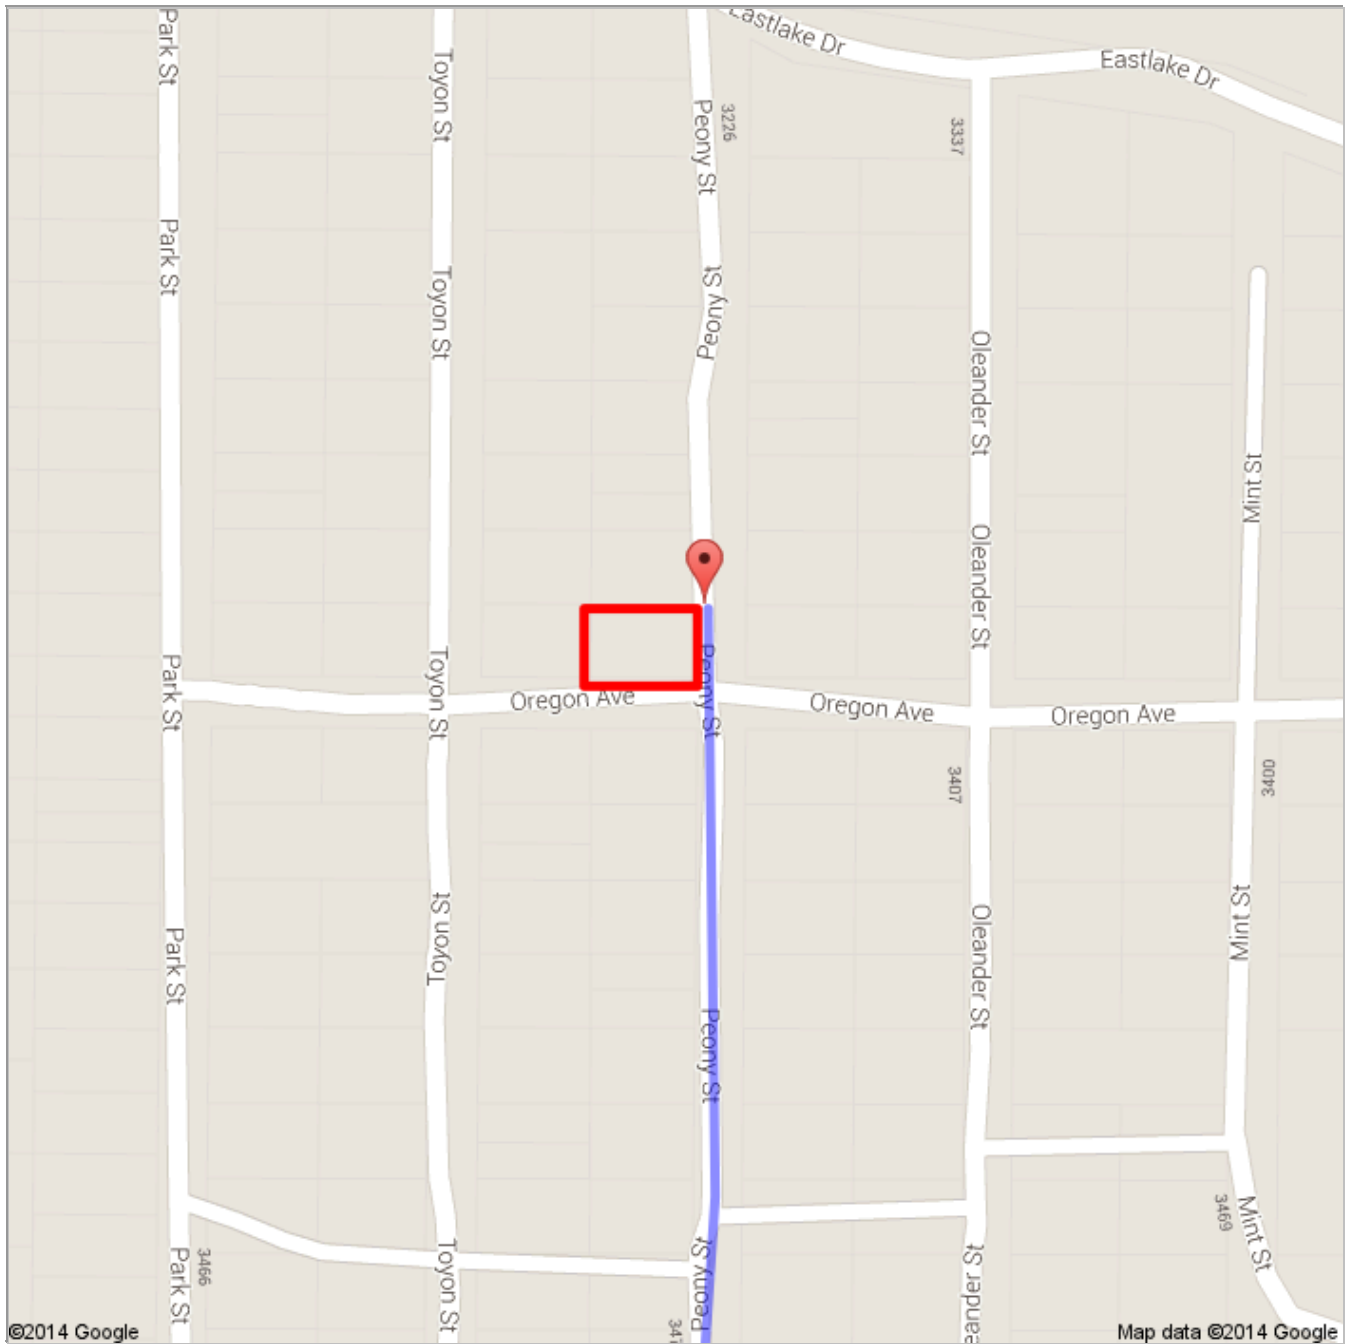

8439DD.kmz

Public · 0 views
Created on Jul 28 · By Josh · Updated < 1 minute ago

- Untitled Polygon
- From: Sacramento, CA
- Driving directions to 38.973369, -122.653086
- To: 38.973369, -122.653086