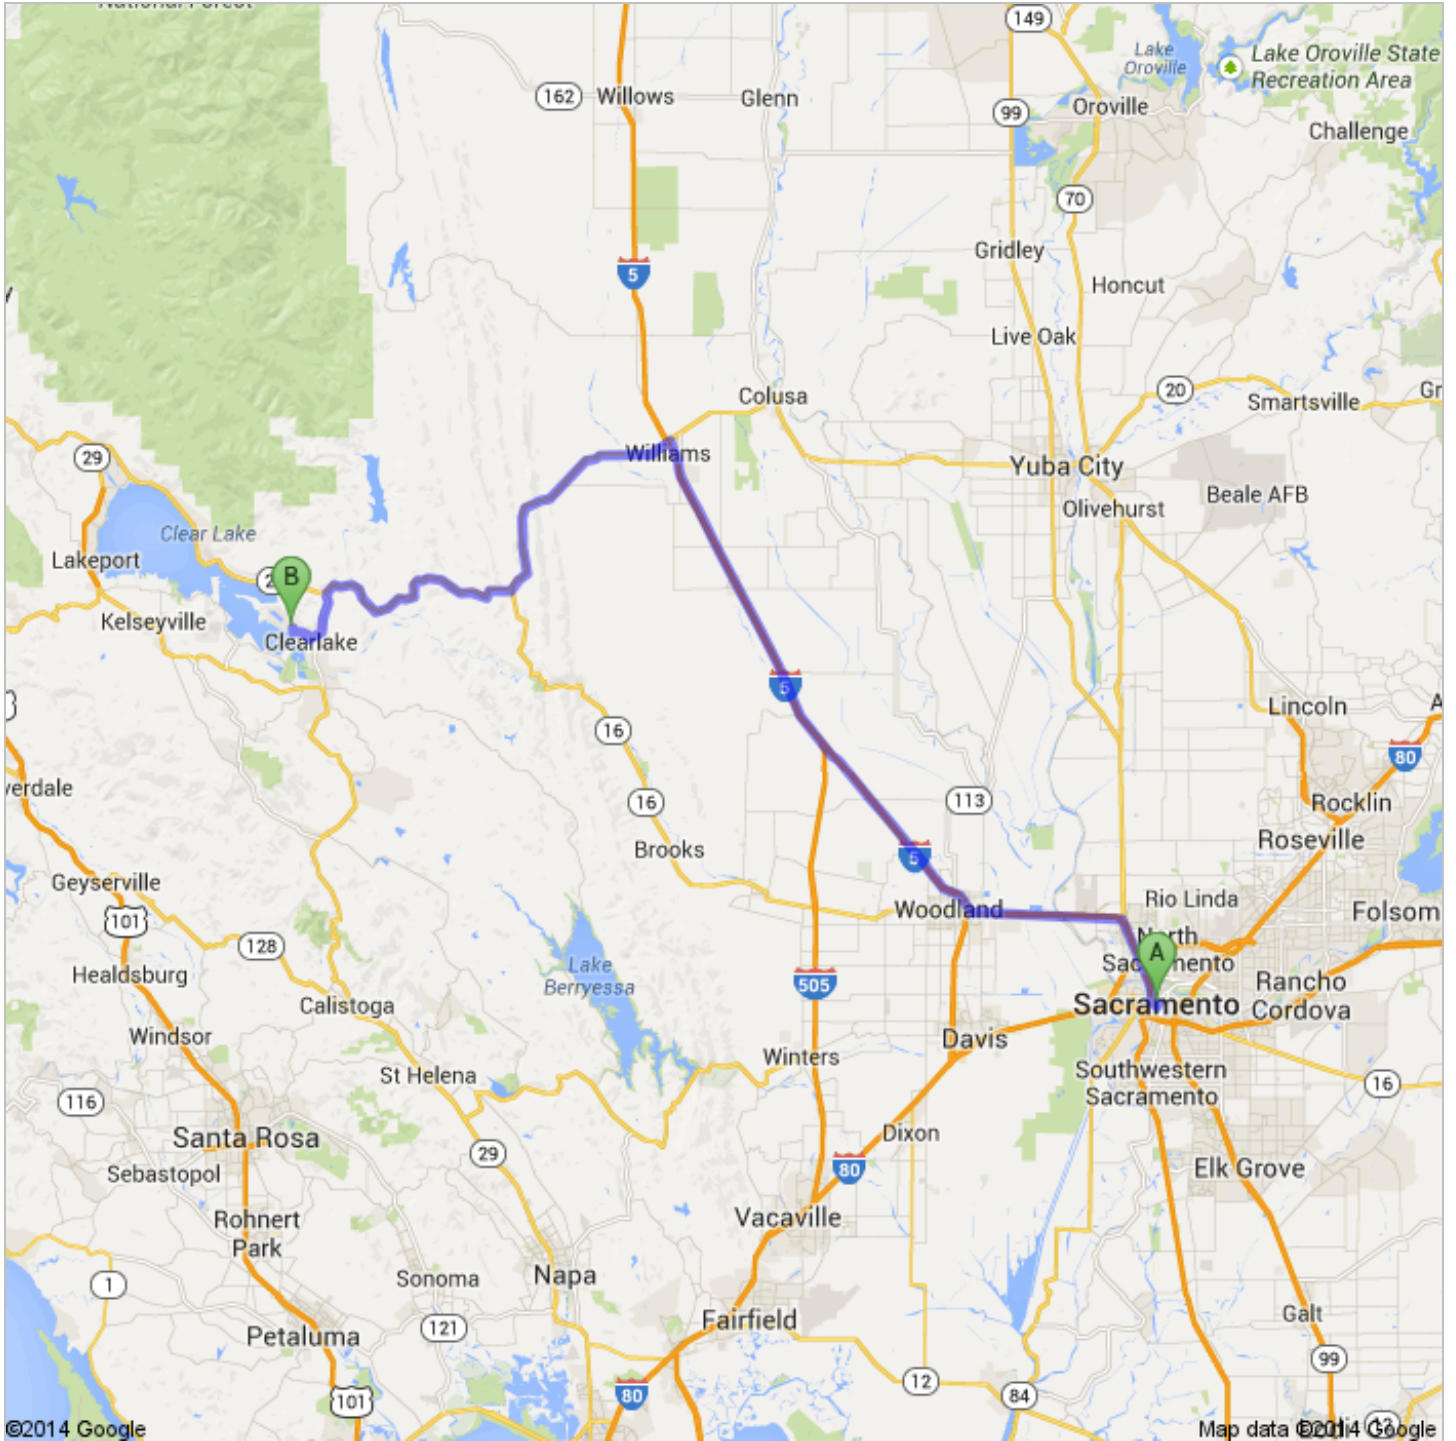

Directions to Peony St
103 mi – about 1 hour 45 mins

 Sacramento, CA

1. Head **south** on **9th St** toward **J St**
About 57 secs

go 0.2 mi
total 0.2 mi

 2. Turn right onto **L St**
About 1 min

go 0.5 mi
total 0.7 mi

 3. Turn right onto the **I-5 N** ramp to **Woodland**

go 0.3 mi
total 1.0 mi

 4. Turn right onto **I-5 N**
About 5 mins

go 5.9 mi
total 6.9 mi

5. Keep left to stay on **I-5 N**, follow signs for **Interstate 5/Woodland/Redding**
About 44 mins

go 52.2 mi
total 59.2 mi

6. Take the **CA-20** exit toward **Clear Lake/Colusa**

go 0.3 mi
total 59.5 mi

7. Turn left onto **CA-20 W**
About 41 mins

go 37.0 mi
total 96.4 mi

8. Turn left onto **CA-53 S**
About 4 mins

go 0.4 mi
total 102 mi

 13. Turn right onto **Peony St**
About 1 min

go 0.3 mi
total 103 mi

 Peony St

These directions are for planning purposes only. You may find that construction projects, traffic, weather, or other events may cause conditions to differ from the map results, and you should plan your route accordingly. You must obey all signs or notices regarding your route.