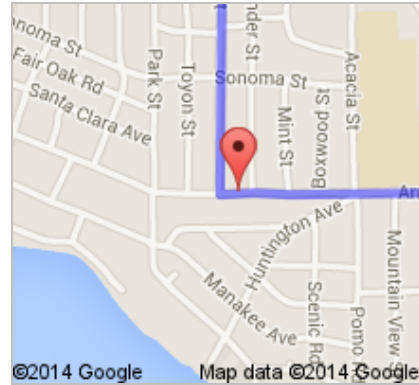

go 3.5 mi
total 100.0 mi

©2014 Google Map data ©2014 Google

➤ 9. Turn right onto **Olympic Dr**
About 1 min

go 0.7 mi
total 101 mi

©2014 Google Map data ©2014 Google

➤ 10. Turn right onto **Burns Valley Rd**
About 45 secs

go 0.3 mi
total 101 mi

©2014 Google Map data ©2014 Google

↶ 11. Turn left to stay on **Burns Valley Rd**
About 2 mins

go 1.0 mi
total 102 mi

©2014 Google Map data ©2014 Google

12. Continue onto **Arrowhead Rd**
About 1 min

go 0.4 mi
total 102 mi

 13. Turn right onto **Peony St**
About 1 min

go 0.3 mi
total 103 mi

 Peony St

These directions are for planning purposes only. You may find that construction projects, traffic, weather, or other events may cause conditions to differ from the map results, and you should plan your route accordingly. You must obey all signs or notices regarding your route.

-  Untitled Polygon
-  From: Sacramento, CA
-  Driving directions to 38.973369, -122.653086
-  To: 38.973369, -122.653086