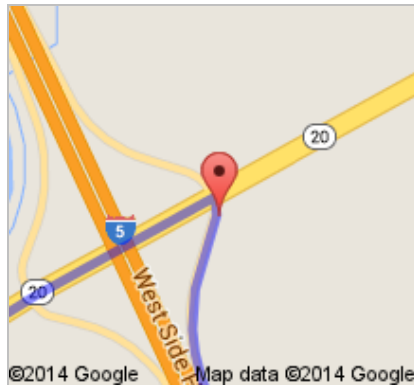

Directions to Peony St
103 mi – about 1 hour 45 mins

 Sacramento, CA

1. Head **south** on **9th St** toward **J St**
About 57 secs

go 0.2 mi
total 0.2 mi

 2. Turn right onto **L St**
About 1 min

go 0.5 mi
total 0.7 mi

 3. Turn right onto the **I-5 N** ramp to **Woodland**

go 0.3 mi
total 1.0 mi

 4. Turn right onto **I-5 N**
About 5 mins

go 5.9 mi
total 6.9 mi

5. Keep left to stay on **I-5 N**, follow signs for **Interstate 5/Woodland/Redding**
About 44 mins

go 52.2 mi
total 59.2 mi

6. Take the **CA-20** exit toward **Clear Lake/Colusa**

go 0.3 mi
total 59.5 mi

7. Turn left onto **CA-20 W**
About 41 mins

go 37.0 mi
total 96.4 mi

8. Turn left onto **CA-53 S**
About 4 mins

go 3.5 mi
total 100.0 mi

©2014 Google Map data ©2014 Google

➤ 9. Turn right onto **Olympic Dr**
About 1 min

go 0.7 mi
total 101 mi

©2014 Google Map data ©2014 Google

➤ 10. Turn right onto **Burns Valley Rd**
About 45 secs