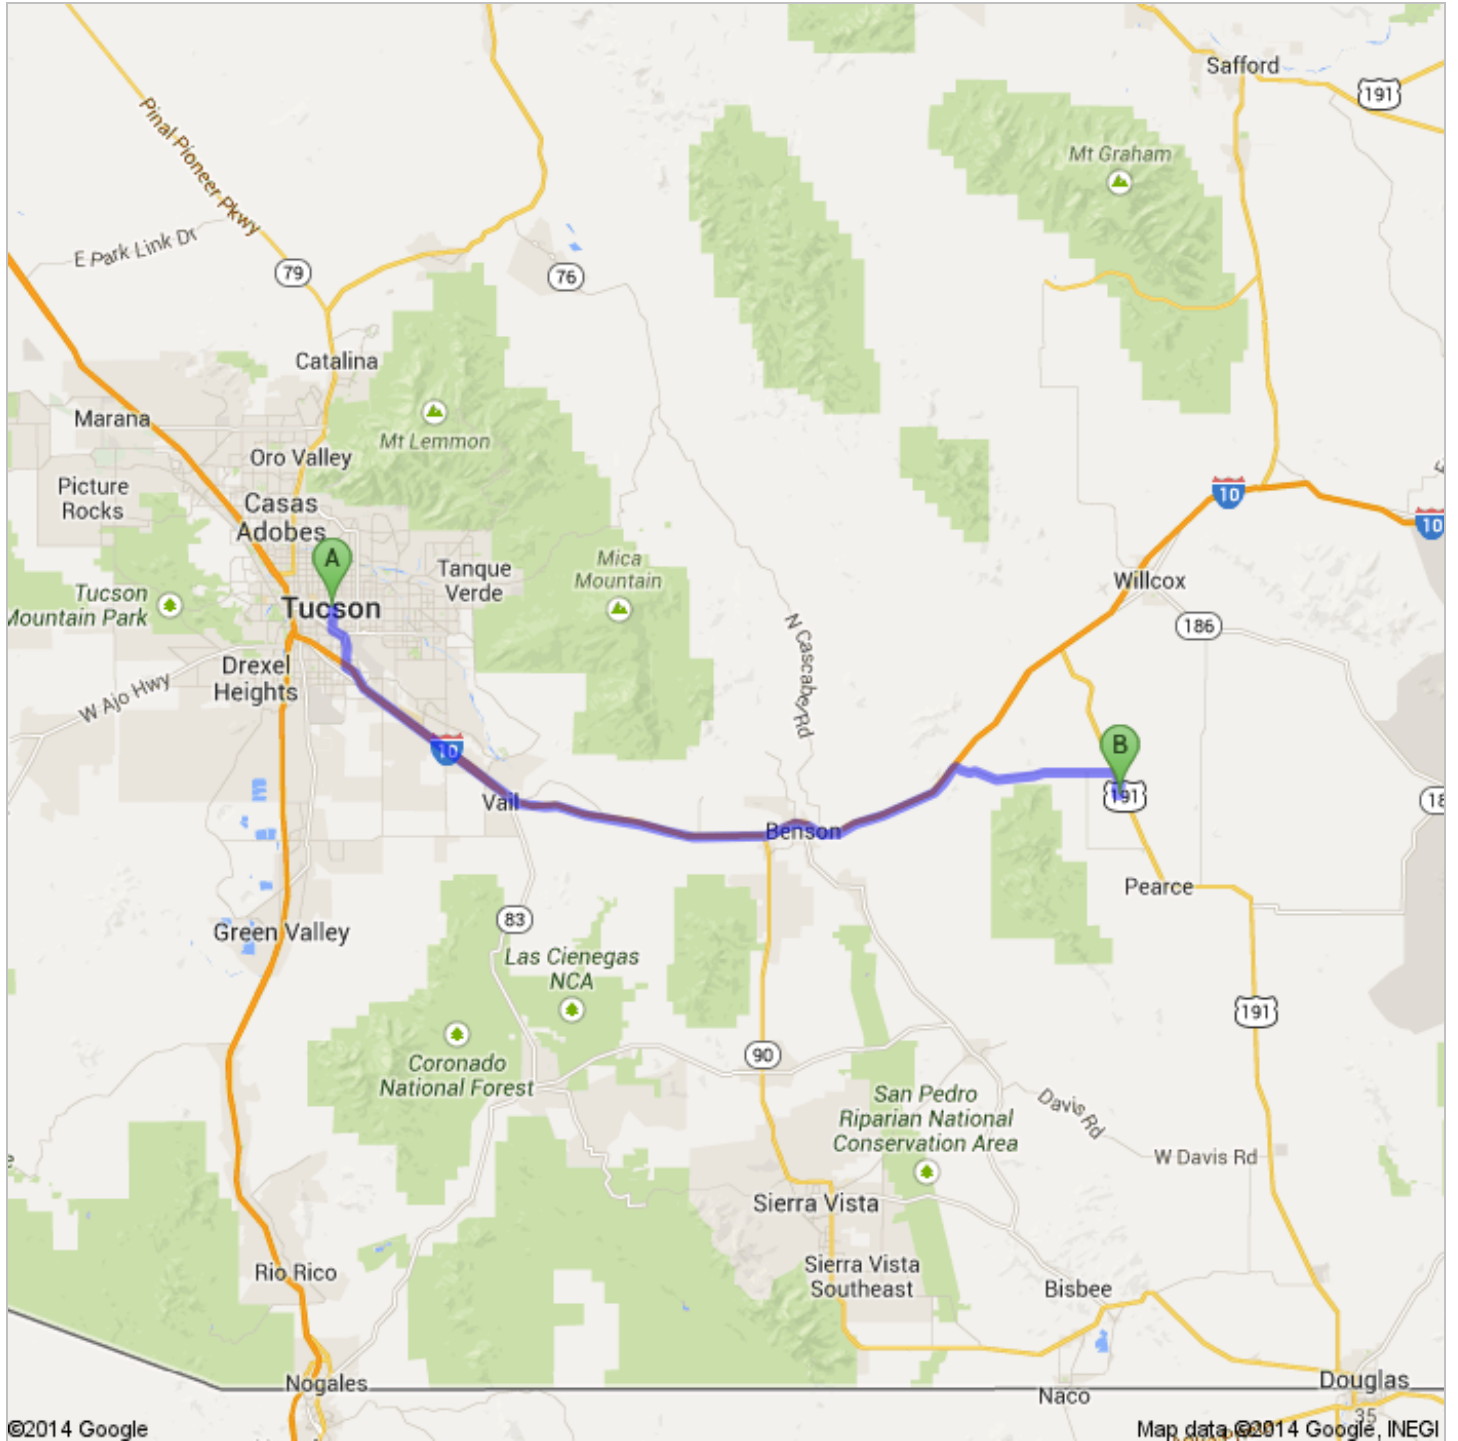

Directions to Unknown road  
75.0 mi – about 1 hour 18 mins

 Tucson, AZ

1. Head **west** on **E Broadway Blvd** toward **S Country Club Rd**

go 39 ft  
total 39 ft

 2. Take the 1st left onto **S Country Club Rd**  
About 3 mins

go 1.7 mi  
total 1.7 mi

 3. Turn left onto **AZ-210 E/E Aviation Pkwy**  
About 1 min

go 1.0 mi  
total 2.7 mi

 4. Keep right at the fork, follow signs for **Golf Links Rd/Alvernon Way**

go 0.2 mi  
total 2.9 mi

5. Turn right onto **S Alvernon Way**

go 0.4 mi  
total 3.3 mi

6. Slight left to stay on **S Alvernon Way**  
About 3 mins

go 2.1 mi  
total 5.3 mi

7. Turn left to merge onto **I-10 E toward El Paso**  
About 46 mins

go 54.0 mi  
total 59.4 mi

8. Take exit **318** for **Dragoon Rd**

go 0.3 mi  
total 59.7 mi

©2014 Google Map data ©2014 Google

9. Turn right onto **E Dragoon Rd**  
About 16 mins

go 13.0 mi  
total 72.6 mi