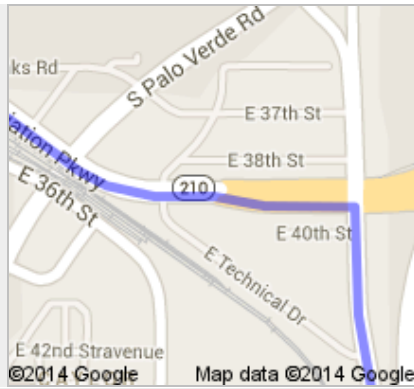

Directions to Unknown road  
75.0 mi – about 1 hour 18 mins

 Tucson, AZ

1. Head **west** on **E Broadway Blvd** toward **S Country Club Rd**

go 39 ft  
total 39 ft

 2. Take the 1st left onto **S Country Club Rd**  
About 3 mins

go 1.7 mi  
total 1.7 mi

 3. Turn left onto **AZ-210 E/E Aviation Pkwy**  
About 1 min

go 1.0 mi  
total 2.7 mi

 4. Keep right at the fork, follow signs for **Golf Links Rd/Alvernon Way**

go 0.2 mi  
total 2.9 mi

5. Turn right onto **S Alvernon Way**

go 0.4 mi  
total 3.3 mi

6. Slight left to stay on **S Alvernon Way**  
About 3 mins

go 2.1 mi  
total 5.3 mi

7. Turn left to merge onto **I-10 E toward El Paso**  
About 46 mins

go 54.0 mi  
total 59.4 mi

8. Take exit **318** for **Dragoon Rd**

go 0.3 mi  
total 59.7 mi

©2014 Google Map data ©2014 Google

9. Turn right onto **E Dragoon Rd**  
About 16 mins

go 13.0 mi  
total 72.6 mi