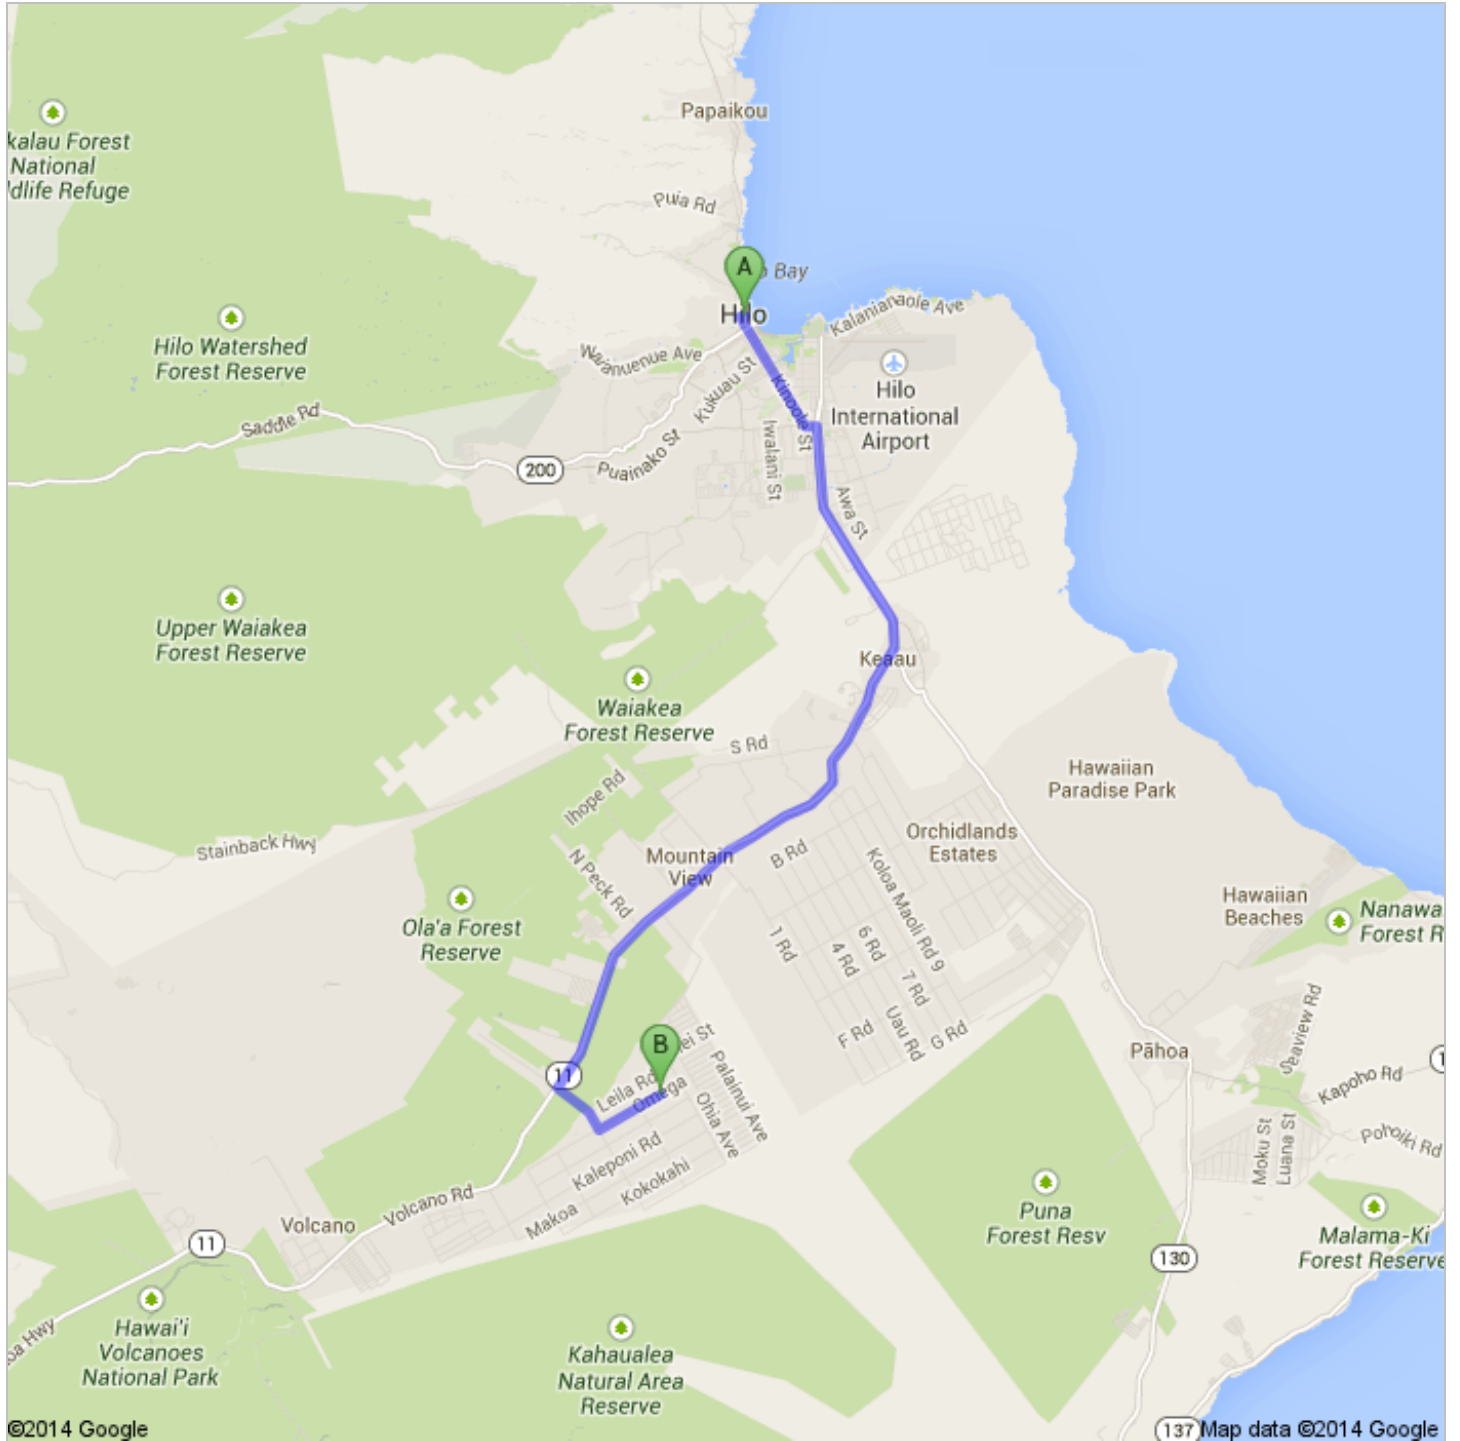

Directions to Omega
24.0 mi – about 44 mins

A Hilo, HI

1. Head **west** on **Iliahi St** toward **Wainaku St**

go 0.1 mi
total 0.1 mi

↶ 2. Turn left onto **Wainaku St**
About 48 secs

go 0.3 mi
total 0.4 mi

↶ 3. Turn left onto **Wailuku Dr**

go 256 ft
total 0.4 mi

↷ 4. Turn right onto **Kinoole St**
About 7 mins

go 2.5 mi
total 2.9 mi

5. Turn left onto **W Puainako St**

go 0.2 mi
total 3.2 mi

6. Turn right onto **HI-11/Hawaii Belt Rd/Kanoelehua Ave**
Continue to follow HI-11/Hawaii Belt Rd
About 24 mins

go 17.9 mi
total 21.1 mi

7. Turn left onto **Captain's Dr/S Glenwood Rd**
Continue to follow Captain's Dr
About 3 mins

go 1.4 mi
total 22.5 mi

8. Turn left onto **Omeka Rd**
About 4 mins

go 1.0 mi
total 23.5 mi

9. Continue onto **Omega**

Destination will be on the left

About 2 mins

go 0.5 mi
total 24.0 mi

 Omega

These directions are for planning purposes only. You may find that construction projects, traffic, weather, or other events may cause conditions to differ from the map results, and you should plan your route accordingly. You must obey all signs or notices regarding your route.