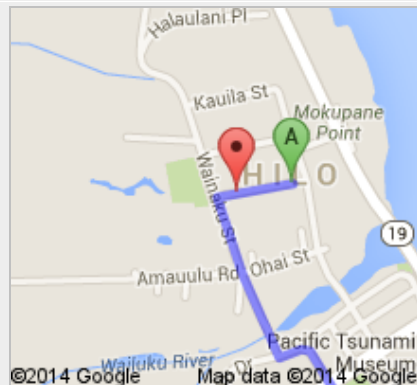

Directions to Omega
24.0 mi – about 44 mins

A Hilo, HI

1. Head **west** on **Iliahi St** toward **Wainaku St**

go 0.1 mi
total 0.1 mi

↶ 2. Turn left onto **Wainaku St**
About 48 secs

go 0.3 mi
total 0.4 mi

↶ 3. Turn left onto **Wailuku Dr**

go 256 ft
total 0.4 mi

↷ 4. Turn right onto **Kinoole St**
About 7 mins

go 2.5 mi
total 2.9 mi

5. Turn left onto **W Puainako St**

go 0.2 mi
total 3.2 mi

6. Turn right onto **HI-11/Hawaii Belt Rd/Kanoelehua Ave**
Continue to follow HI-11/Hawaii Belt Rd
About 24 mins

go 17.9 mi
total 21.1 mi

7. Turn left onto **Captain's Dr/S Glenwood Rd**
Continue to follow Captain's Dr
About 3 mins

go 1.4 mi
total 22.5 mi

8. Turn left onto **Omeka Rd**
About 4 mins

go 1.0 mi
total 23.5 mi

 Untitled Polygon

 From: Hilo, HI

 Driving directions to 19.484284, -155.118213

 To: 19.484284, -155.118213