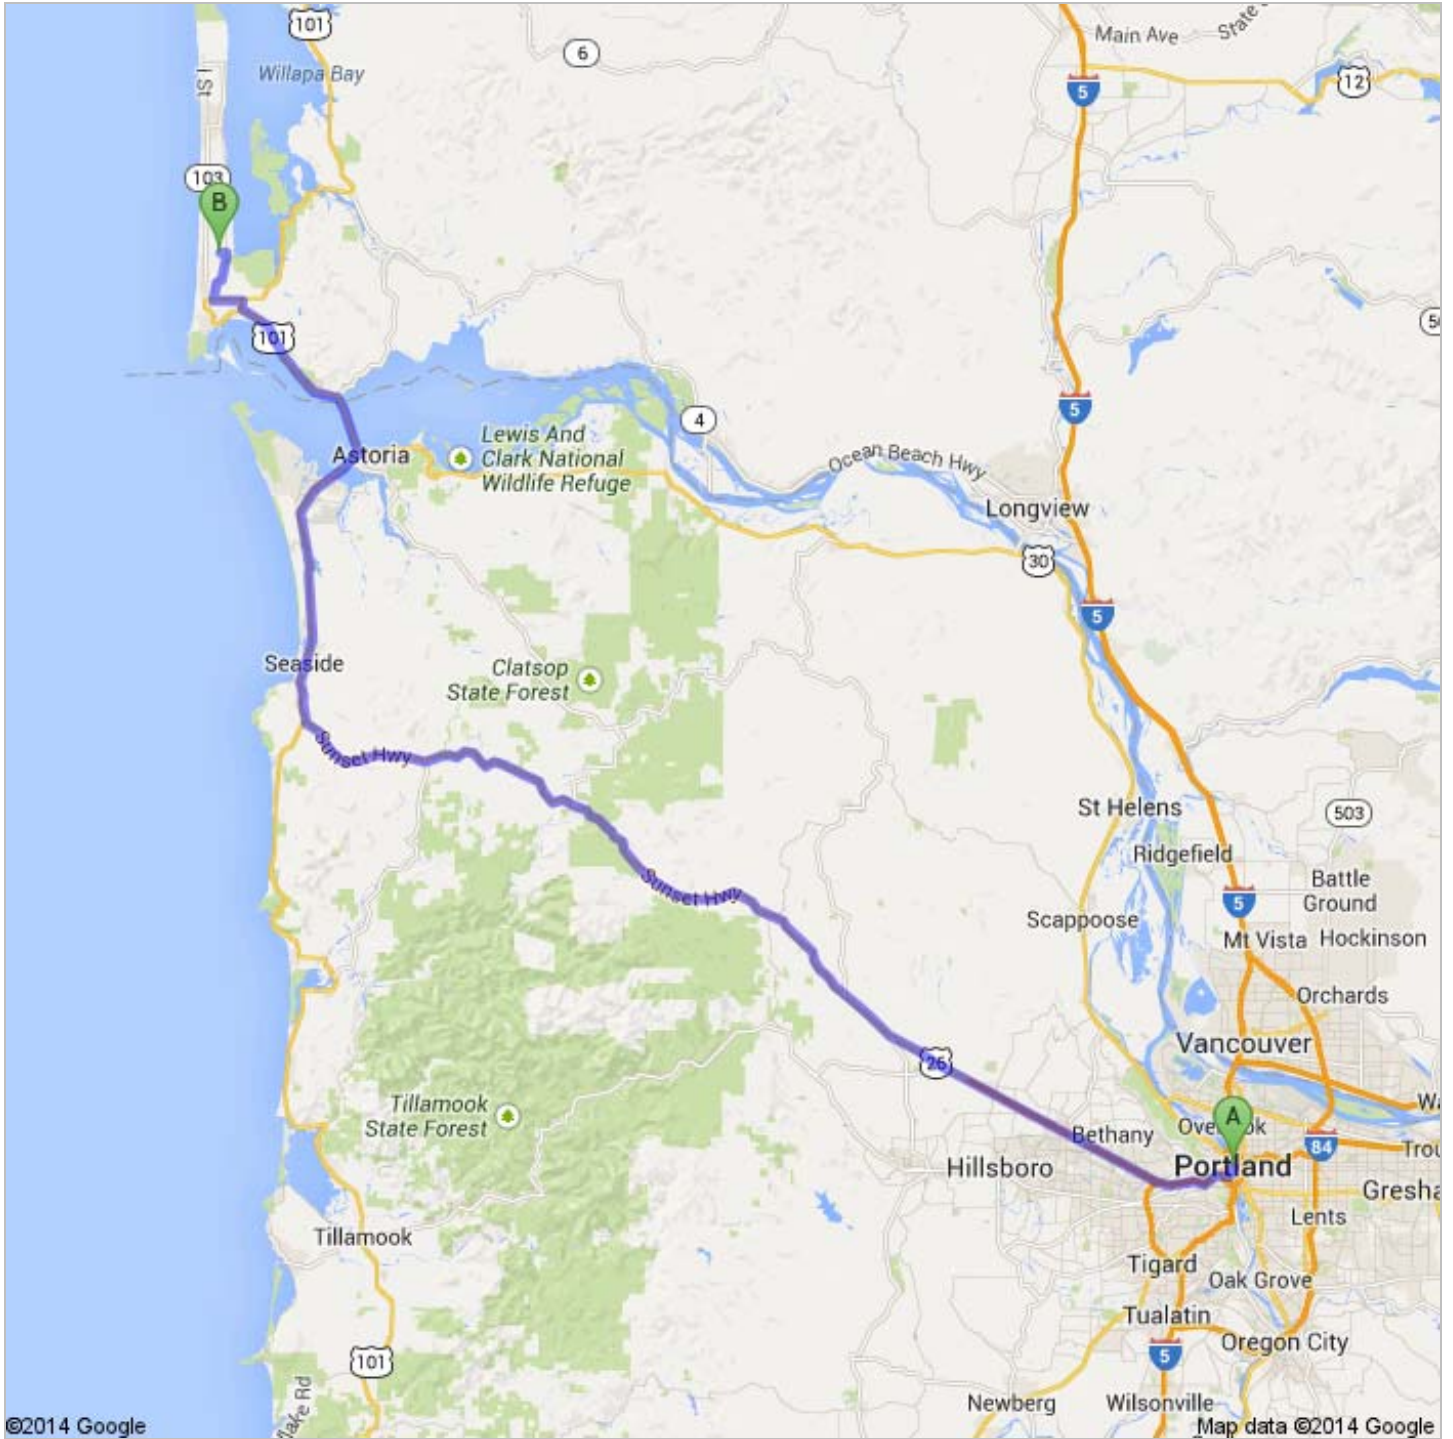

Directions to 102nd PI  
113 mi – about 2 hours 14 mins

5. Merge onto **US-26 W** via the ramp to **Oregon Zoo/Forestry Center**  
About 1 hour 17 mins

go 73.4 mi  
total 74.5 mi

6. Take the ramp onto **US-101 N**  
About 25 mins

go 19.0 mi  
total 93.4 mi

7. At the traffic circle, continue straight onto **W Marine Dr**  
About 1 min

go 0.5 mi  
total 94.0 mi

8. Turn left onto **US-101 N** (signs for **Ilwaco/Long Beach**)  
Entering Washington  
About 5 mins

go 4.3 mi  
total 98.3 mi

9. Turn left to stay on **US-101 N** (signs for **Ilwaco/Long Beach**)  
About 11 mins

go 8.9 mi  
total 107 mi

10. Slight right onto **US-101 ALT**  
About 55 secs

go 0.6 mi  
total 108 mi

11. Turn left onto **US-101 S**  
About 2 mins

go 1.9 mi  
total 110 mi

12. Turn right onto **Peninsula Rd/Sandridge Rd**  
Continue to follow Sandridge Rd  
About 6 mins

go 3.3 mi  
total 113 mi

↶ 13. Turn left onto **102nd Pl**  
About 1 min