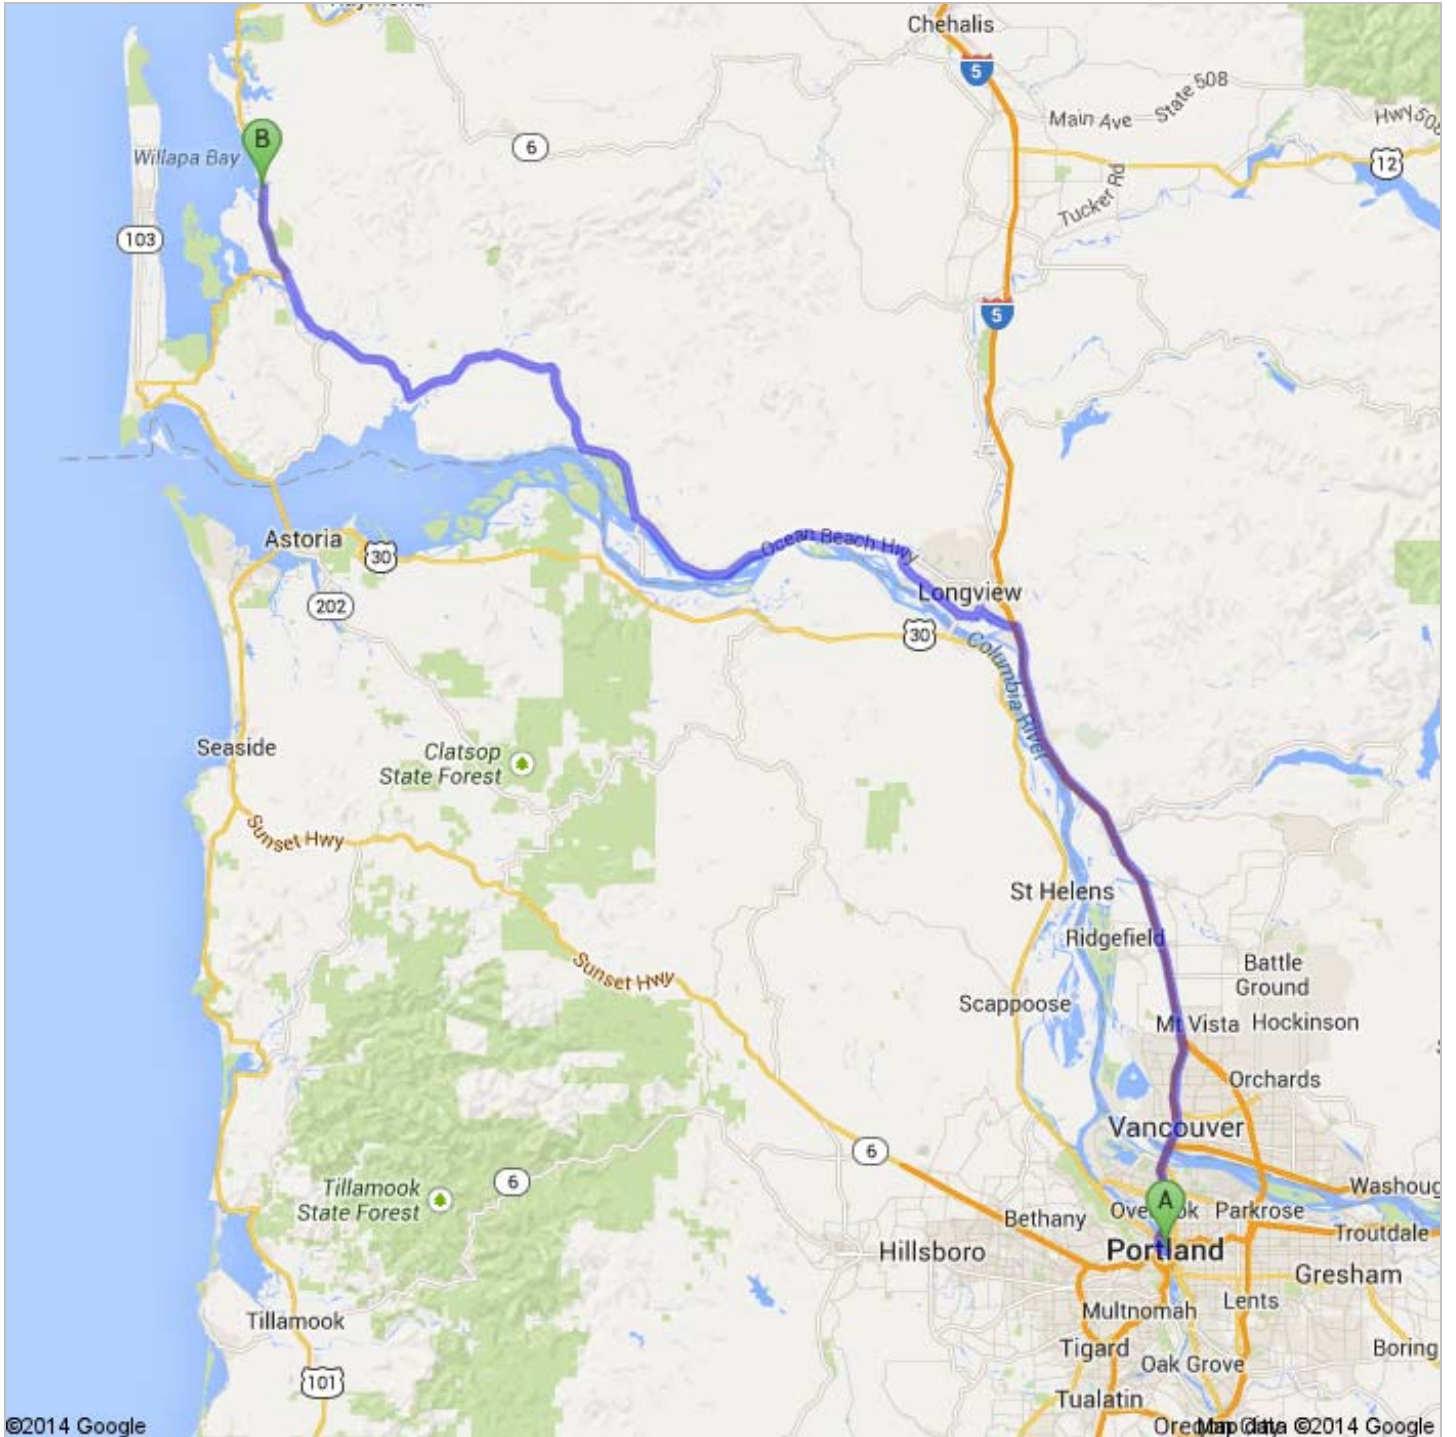

Directions to Unknown road
116 mi – about 2 hours 9 mins

 Portland, OR

1. Head **north** on **NW 6th Ave** toward **NW Couch St**

go 118 ft
total 118 ft

 2. Take the 1st left onto **NW Couch St**

go 246 ft
total 364 ft

 3. Take the 1st left onto **NW Broadway**

go 243 ft
total 0.1 mi

 4. Take the 1st right onto **W Burnside St**
About 2 mins

go 0.4 mi
total 0.5 mi

5. Turn right onto **SW 14th Ave** (signs for **US-30 W/ Interstate 405 N**)

go 302 ft
total 0.5 mi

6. Take the **Interstate 405 N** ramp to **US-30 W/ Interstate 5 N**

go 0.2 mi
total 0.7 mi

7. Merge onto **I-405 N**
About 2 mins

go 1.2 mi
total 1.9 mi

8. Keep right at the fork, follow signs for **Interstate 5 N/Seattle** and merge onto **I-5 N**
Entering Washington
About 39 mins

go 7.1 mi
total 54.8 mi

- ④ 13. Turn left onto **WA-4 W**
About 1 hour 3 mins

go 55.0 mi
total 110 mi

- 101 14. Turn right onto **US-101 N**
About 7 mins

go 6.3 mi
total 116 mi

- ↶ 15. Turn left
About 55 secs