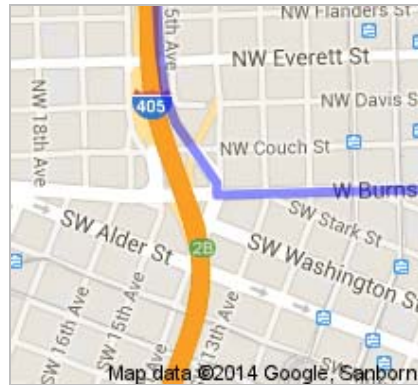

Directions to Unknown road
116 mi – about 2 hours 9 mins

 Portland, OR

1. Head **north** on **NW 6th Ave** toward **NW Couch St**

go 118 ft
total 118 ft

 2. Take the 1st left onto **NW Couch St**

go 246 ft
total 364 ft

 3. Take the 1st left onto **NW Broadway**

go 243 ft
total 0.1 mi

 4. Take the 1st right onto **W Burnside St**
About 2 mins

go 0.4 mi
total 0.5 mi

5. Turn right onto **SW 14th Ave** (signs for **US-30 W/ Interstate 405 N**)

go 302 ft
total 0.5 mi

6. Take the **Interstate 405 N** ramp to **US-30 W/ Interstate 5 N**

go 0.2 mi
total 0.7 mi

7. Merge onto **I-405 N**
About 2 mins

go 1.2 mi
total 1.9 mi

8. Keep right at the fork, follow signs for **Interstate 5 N/Seattle** and merge onto **I-5 N**
Entering Washington
About 39 mins

go 0.3 mi
total 47.1 mi

11. Turn left onto **WA-411 S/3rd Ave**
Continue to follow 3rd Ave
About 1 min

go 0.5 mi
total 47.7 mi

432

12. Continue straight onto **WA-432 W/Industrial Way**
Continue to follow WA-432 W
About 10 mins