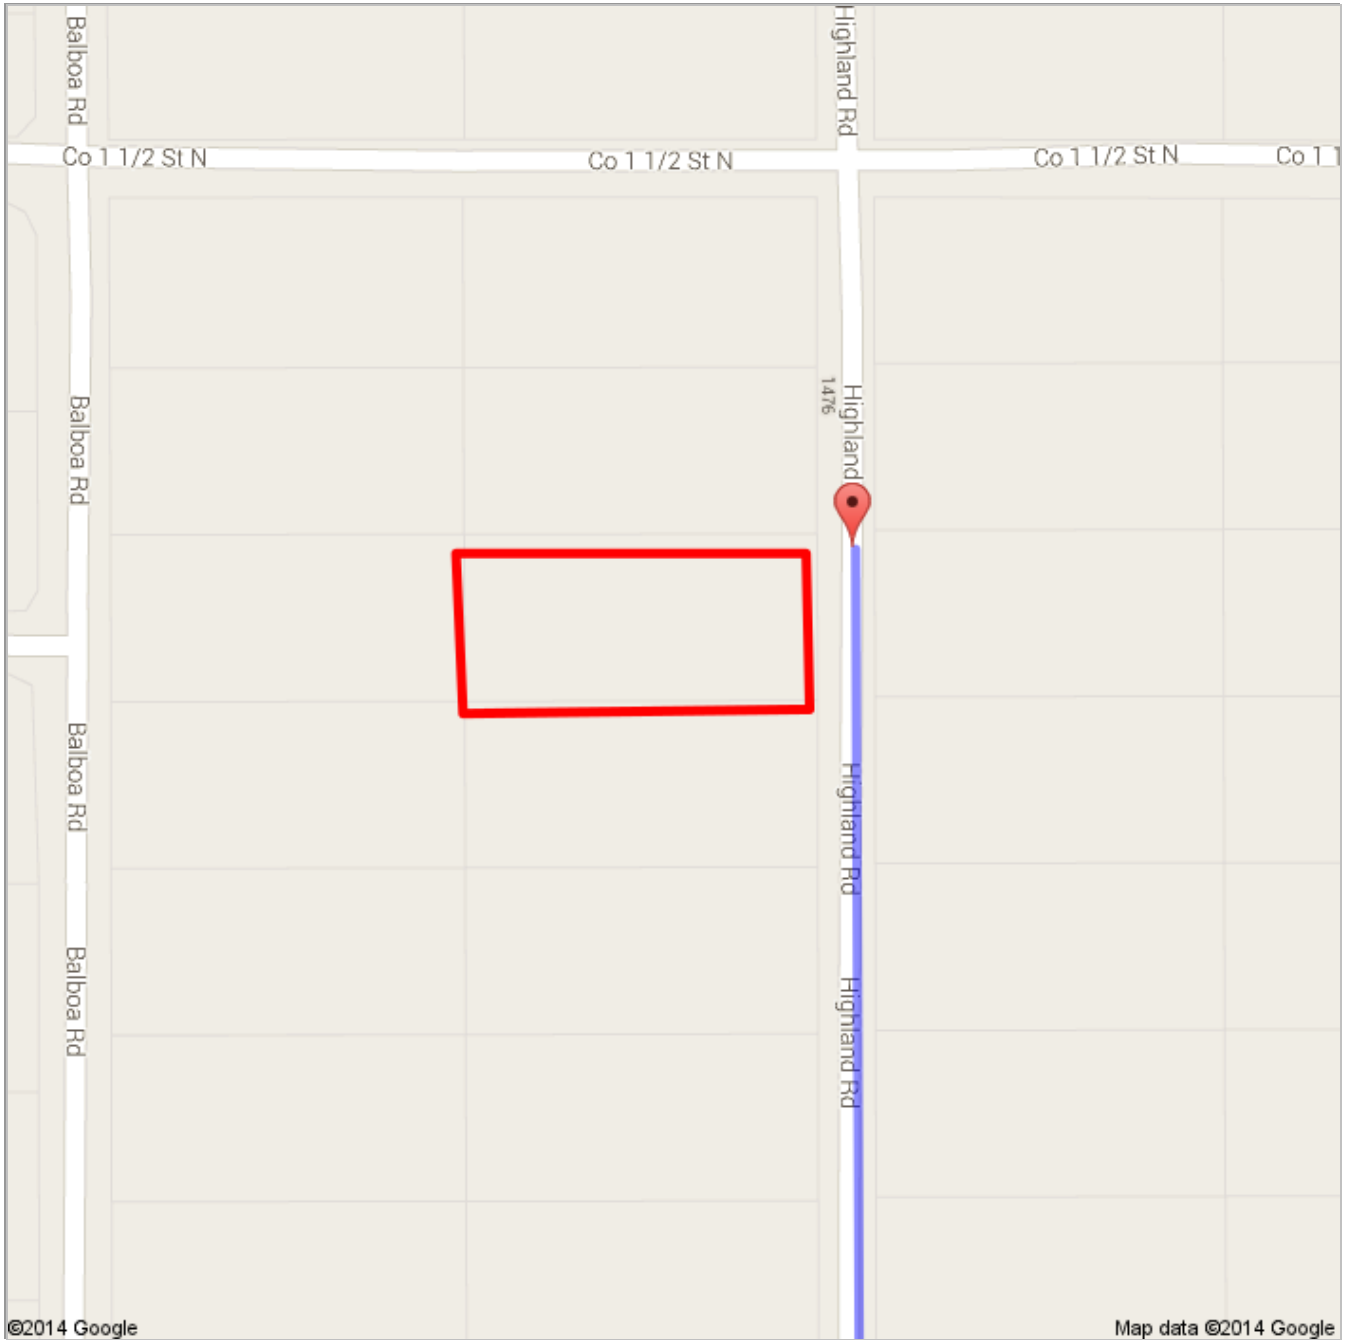

8444.kmz

Public · 0 views
Created on Jul 28 · By [Bryson](#) · Updated < 1 minute ago

8444

From: Phoenix, AZ

To: Highland Rd

Driving directions to Highland Rd