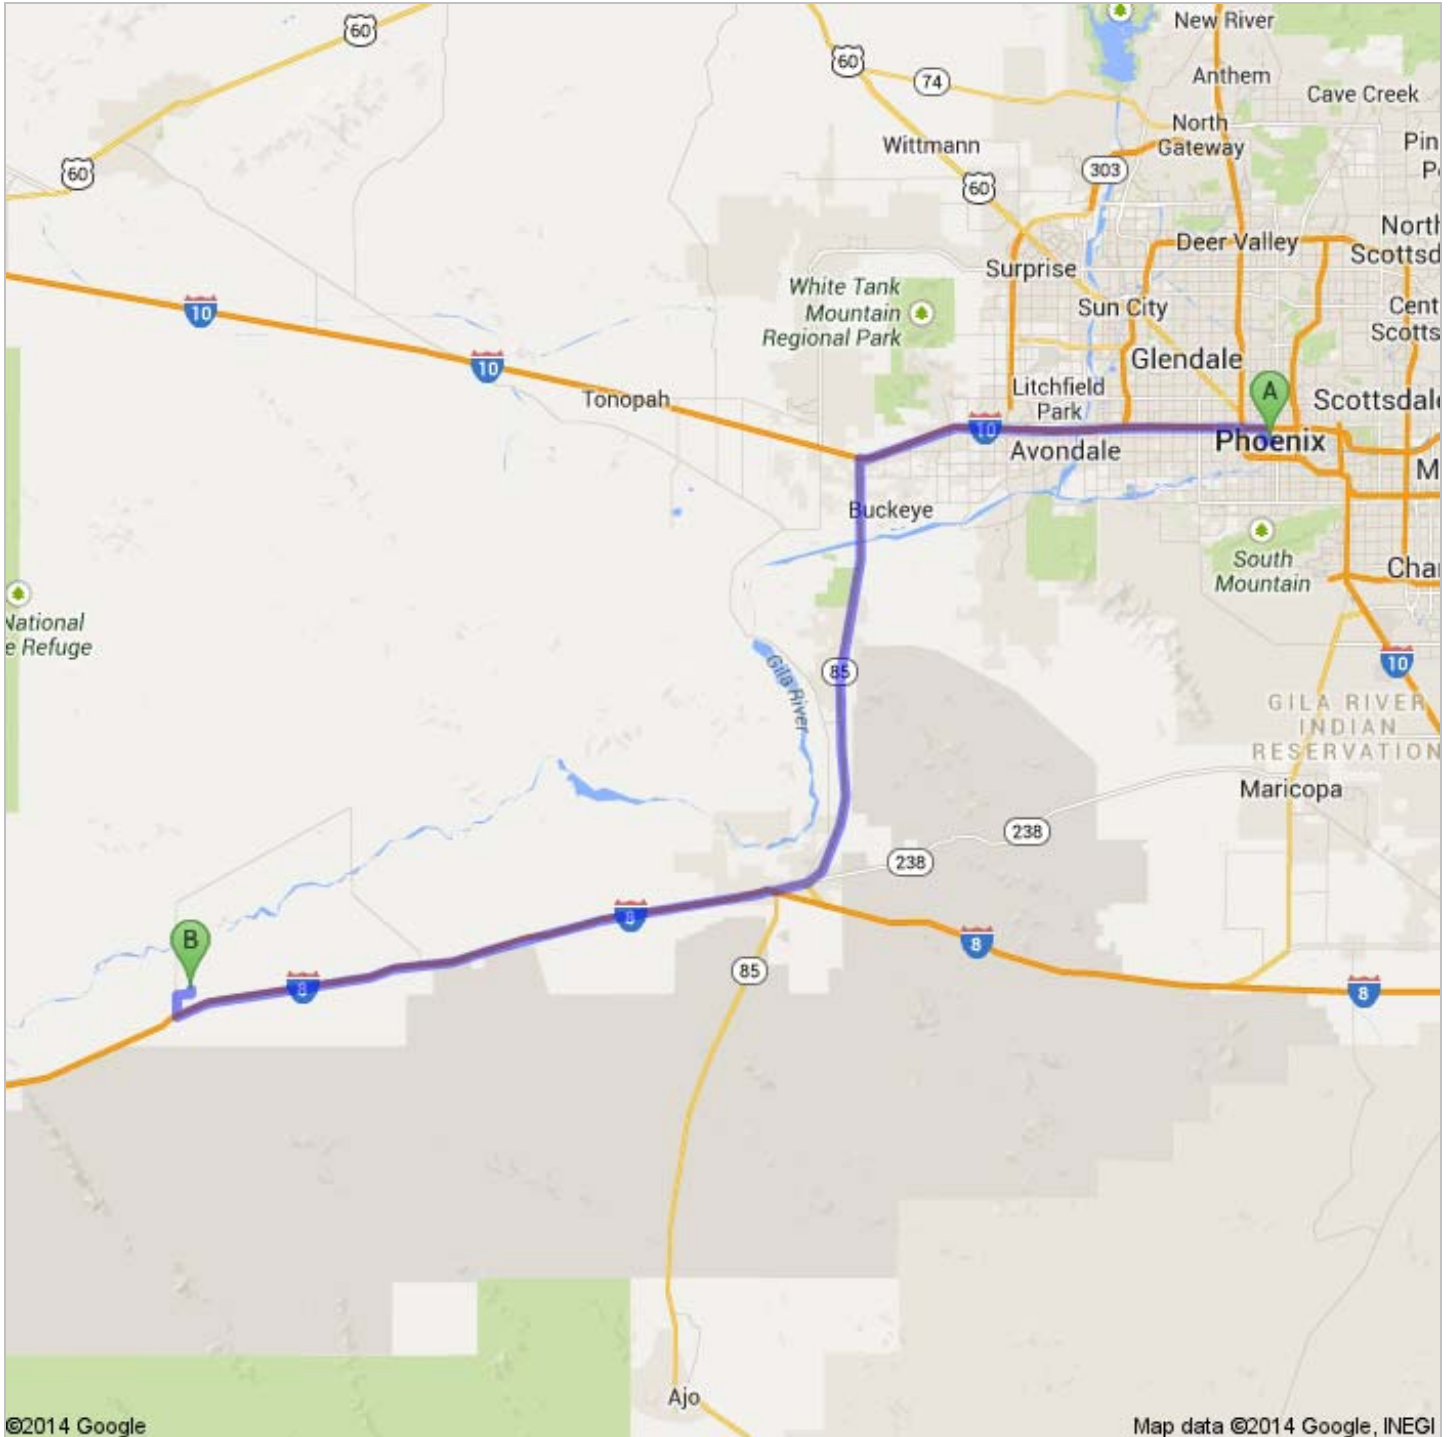

Directions to Highland Rd
121 mi – about 1 hour 52 mins

 Phoenix, AZ

1. Head **west** on **W Washington St** toward **N 1st Ave**
About 2 mins

go 0.5 mi
total 0.5 mi

 2. Turn right onto **N 7th Ave**
About 2 mins

go 0.9 mi
total 1.4 mi

 3. Turn left

go 46 ft
total 1.4 mi

 4. Turn right to merge onto **I-10 W** toward **Los Angeles**
About 28 mins

go 31.3 mi
total 32.6 mi

85

5. Take exit **112** to merge onto **AZ-85 S/Phoenix Bypass Route** toward **I-8/Yuma/San Diego**
About 30 mins

go 33.8 mi
total 66.5 mi

go 1.0 mi
total 67.5 mi

6. Slight right onto **Phoenix Bypass Route**
About 1 min

7. Continue onto **E Pima St**
About 4 mins

go 2.4 mi
total 69.8 mi

8

8. Merge onto **I-8 W** via the ramp to **San Diego**
About 37 mins

go 47.5 mi
total 117 mi

©2014 Google Map data ©2014 Google

9. Take exit **67** toward **Dateland**

go 0.3 mi
total 118 mi

©2014 Google Map data ©2014 Google

10. Turn right onto **Ave 64E**
About 3 mins

go 1.7 mi
total 119 mi