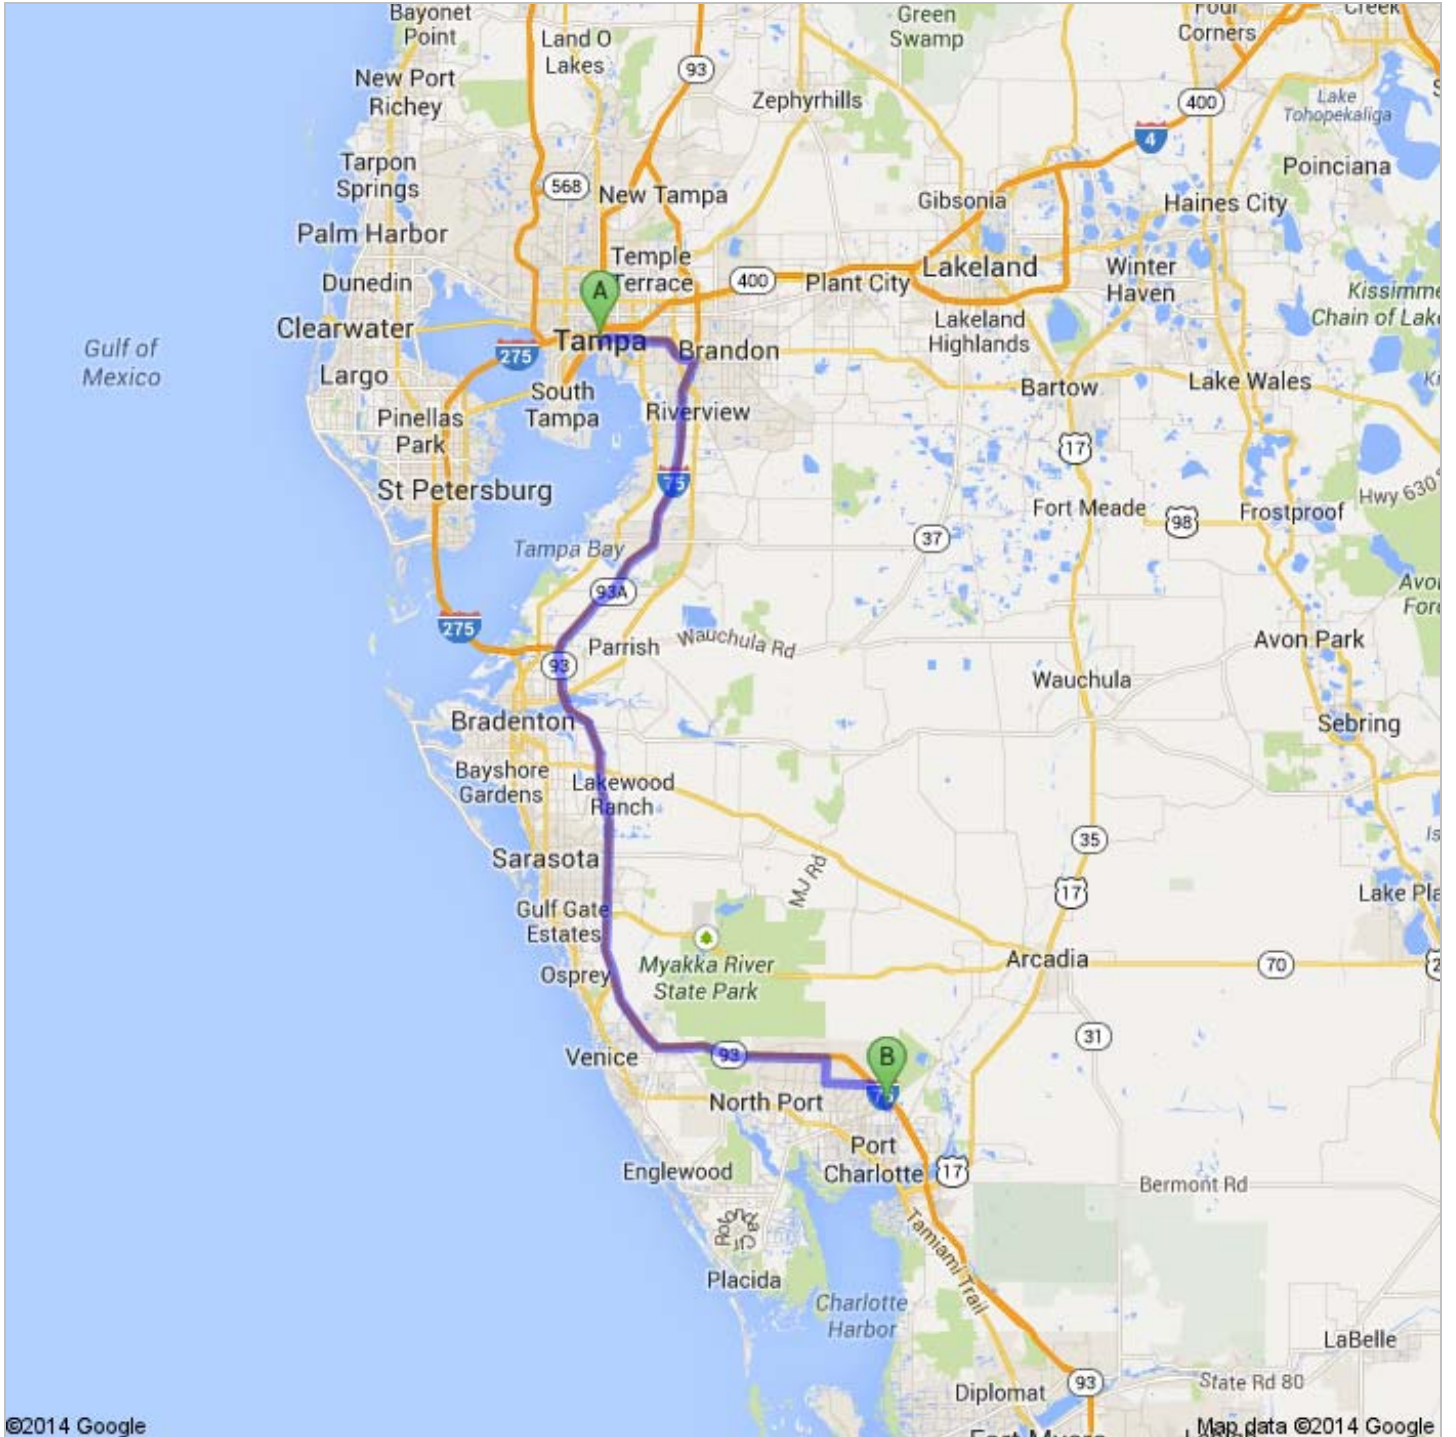

Directions to Gladview Cir
94.3 mi – about 1 hour 26 mins

A Tampa, FL

1. Head **south** on **N Marion St** toward **E Zack St**
Closed Mon–Fri 6:00 am – 7:00 pm

go 315 ft
total 315 ft

 2. Take the 2nd left onto **E Twiggs St**
About 1 min

go 0.4 mi
total 0.4 mi

 3. Turn right onto **N Nebraska Ave**

go 328 ft
total 0.5 mi

 4. Turn left onto the ramp to **I-75 E/Brandon**
Toll road

go 0.2 mi
total 0.7 mi

5. Merge onto **Selmon Expressway**
Partial toll road
About 7 mins

go 7.8 mi
total 8.5 mi

6. Take exit **15A** to merge onto **I-75 S** toward **Naples**
About 1 hour 3 mins

go 77.1 mi
total 85.6 mi

7. Take exit **179** toward **N Port/Port Charlotte**

go 0.4 mi
total 86.0 mi

8. Merge onto **N Toledo Blade Blvd**
About 3 mins

go 2.0 mi
total 88.0 mi

9. Turn left onto **W Price Blvd**
About 9 mins

go 6.3 mi
total 94.3 mi

10. Turn right onto **Alder Ln**

go 233 ft
total 94.3 mi

11. Turn right onto **Gladview Cir**