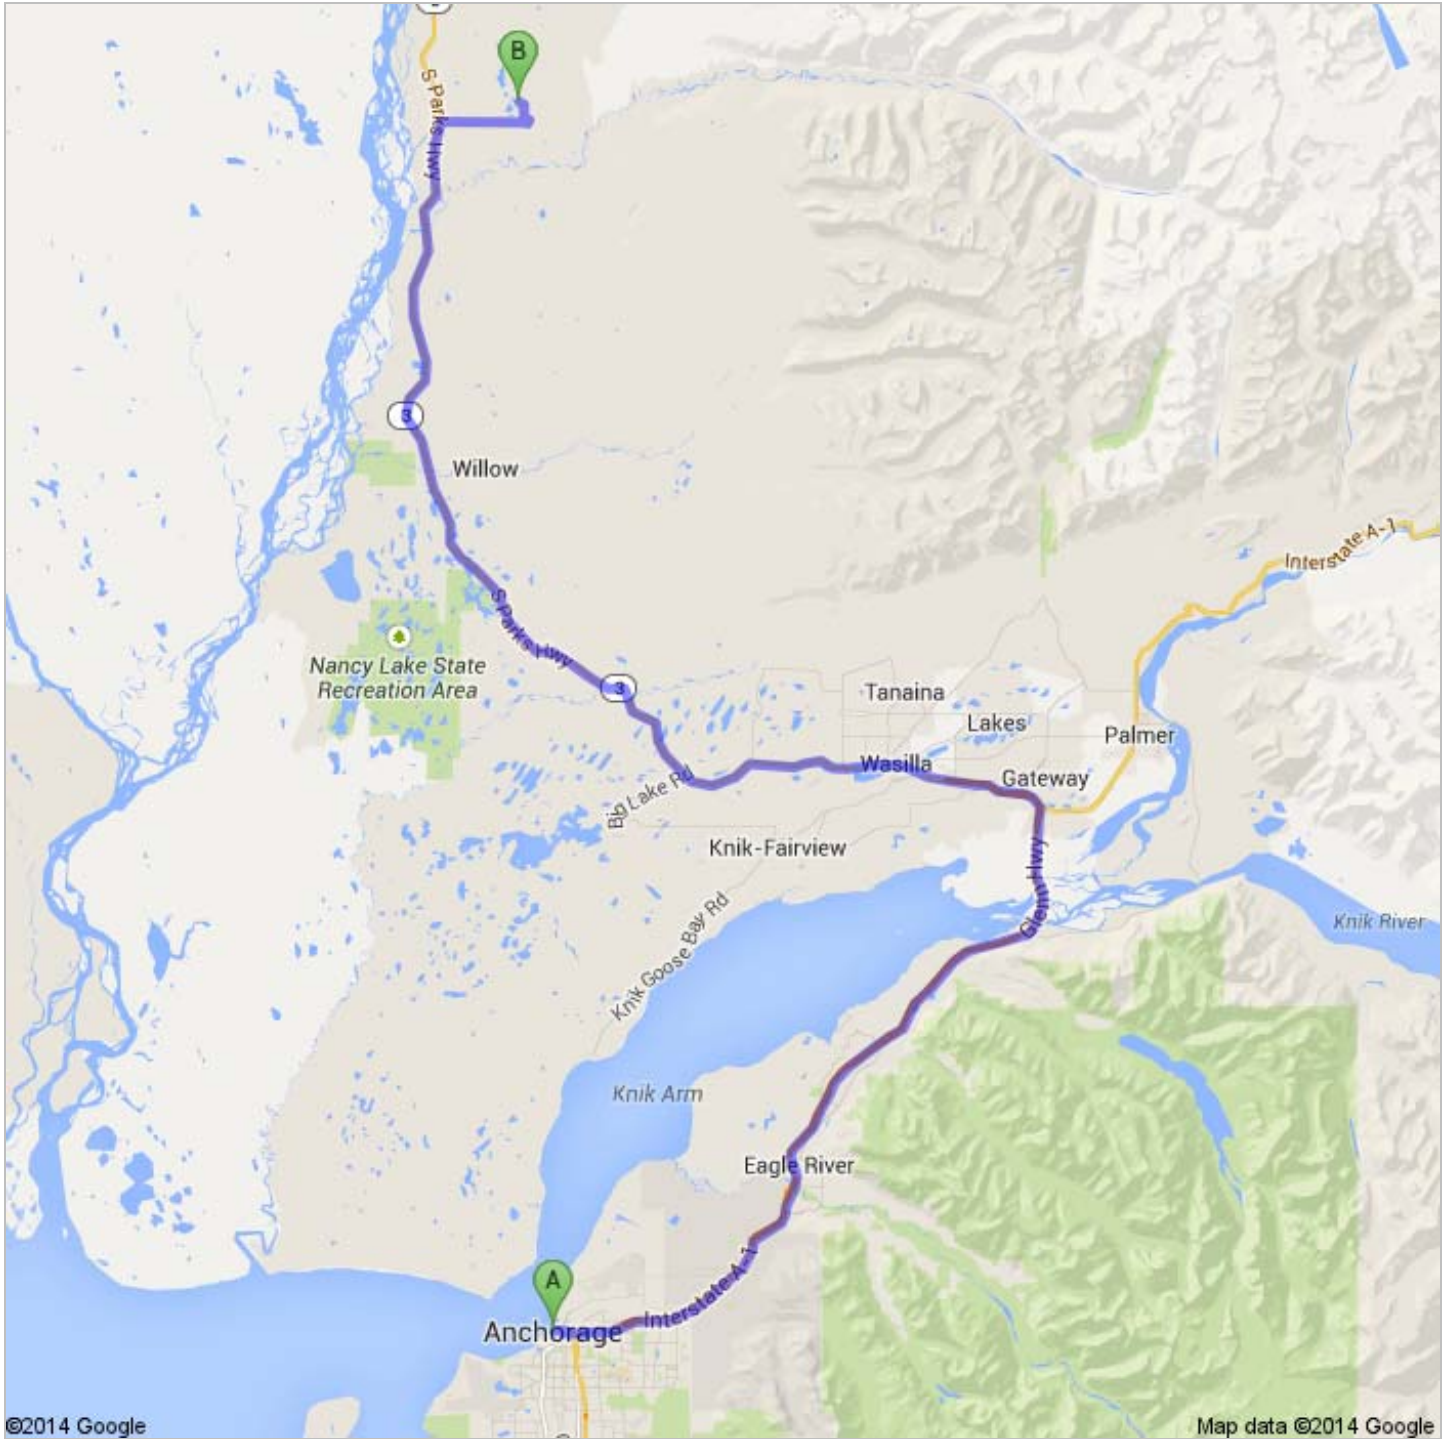

Directions to N Silver Salmon Dr
94.2 mi – about 2 hours 3 mins

 Anchorage, AK

1. Head **north** on **I St** toward **W 4th Ave**

go 184 ft
total 184 ft

 2. Take the 1st right onto **W 4th Ave**
About 1 min

go 0.4 mi
total 0.4 mi

 3. Turn right onto **C St**
About 58 secs

go 0.1 mi
total 0.6 mi

 4. Turn left onto **W 6th Ave**
About 4 mins

go 1.0 mi
total 1.5 mi

5. Continue onto **E 5th Ave**
About 2 mins

go 1.1 mi
total 2.6 mi

go 47.9 mi
total 89.0 mi

9. Turn right onto **Hidden Hills Rd**
About 10 mins

go 3.2 mi
total 92.3 mi

10. Slight left to stay on **Hidden Hills Rd**

go 0.2 mi
total 92.5 mi

11. Continue onto **Pass the Bait Ave**

go 0.2 mi
total 92.7 mi

12. Turn left toward **Passthebait Ave**
About 48 secs

go 0.3 mi
total 93.0 mi

13. Turn left onto **Passthebait Ave**
About 47 secs

go 0.2 mi
total 93.2 mi

14. Take the 2nd right onto **Bendapole Rd**
About 2 mins