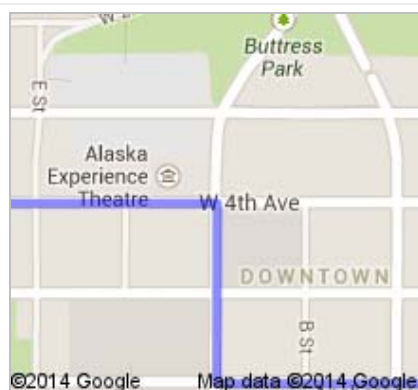

Directions to N Silver Salmon Dr
94.2 mi – about 2 hours 3 mins

 Anchorage, AK

1. Head **north** on **I St** toward **W 4th Ave**

go 184 ft
total 184 ft

 2. Take the 1st right onto **W 4th Ave**
About 1 min

go 0.4 mi
total 0.4 mi

 3. Turn right onto **C St**
About 58 secs

go 0.1 mi
total 0.6 mi

 4. Turn left onto **W 6th Ave**
About 4 mins

go 1.0 mi
total 1.5 mi

5. Continue onto **E 5th Ave**
About 2 mins

go 1.1 mi
total 2.6 mi

go 47.9 mi
total 89.0 mi

9. Turn right onto **Hidden Hills Rd**
About 10 mins

go 3.2 mi
total 92.3 mi

10. Slight left to stay on **Hidden Hills Rd**

go 0.2 mi
total 92.5 mi

11. Continue onto **Pass the Bait Ave**

8290

From: Anchorage, AK

To: 62.001904, -149.946199

Driving directions to 62.001904, -149.946199