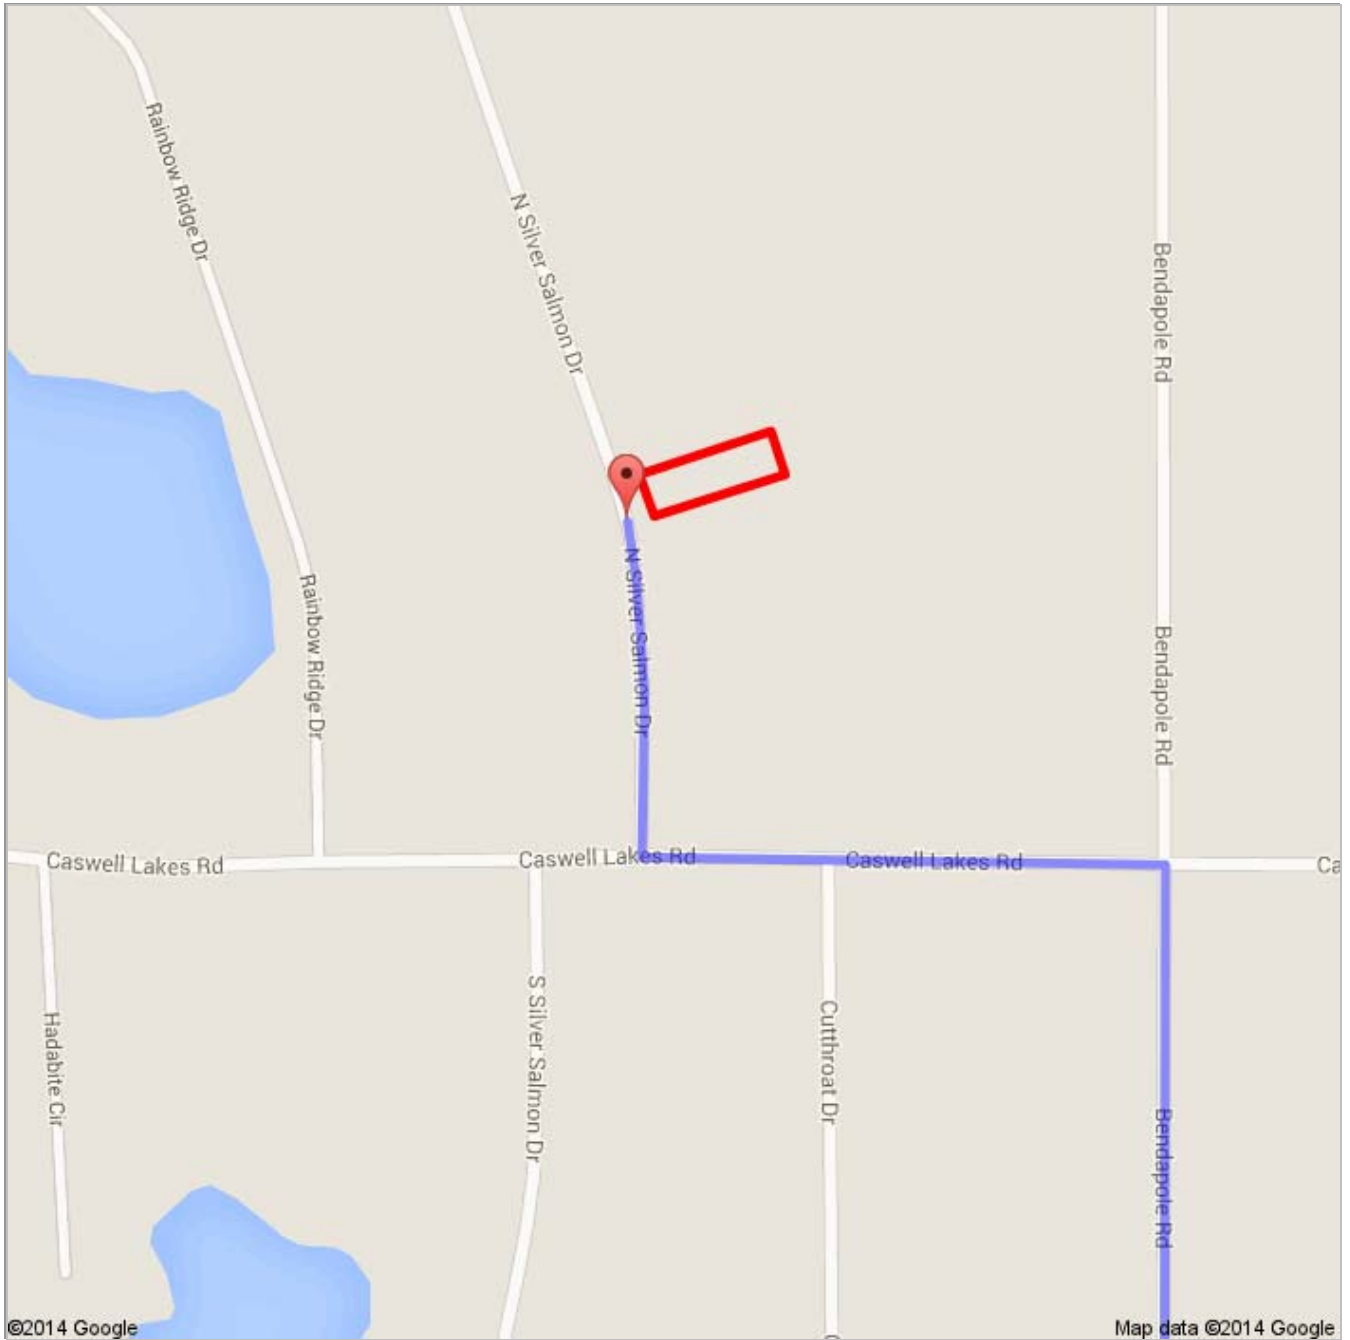

8290.kmz

Public · 0 views

Created on Apr 17 · By Bryson · Updated < 1 minute ago

8290

From: Anchorage, AK

To: 62.001904, -149.946199

Driving directions to 62.001904, -149.946199