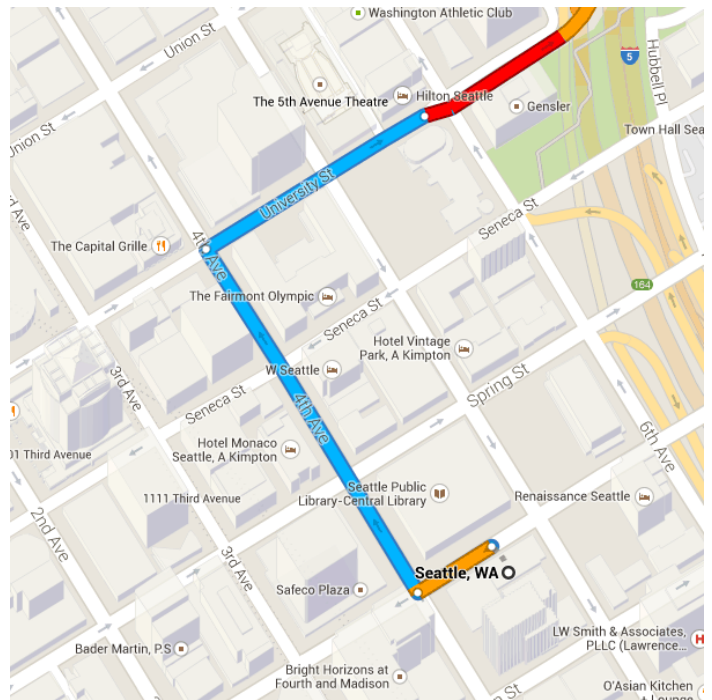

Directions from Seattle, WA to 375 E Elton St

○ Seattle, WA

This route includes a ferry.

Get on I-5 N from 4th Ave

- 0.6 mi / 2 min
- 1. Head southwest on Madison St toward 4th Ave
- 197 ft
- 2. Take the 1st right onto 4th Ave
- 0.2 mi
- 3. Turn right at the 3rd cross street onto University St
- 0.1 mi
- 4. Slight right to merge onto I-5 N toward Vancouver BC
- 0.3 mi

Follow I-5 N to WA-525/Clinton - Mukilteo in Mukilteo

25.5 mi / 32 min

Coupeville, WA 98239

These directions are for planning purposes only. You may find that construction projects, traffic, weather, or other events may cause conditions to differ from the map results, and you should plan your route accordingly. You must obey all signs or notices regarding your route.

Map data ©2014 Google

8389.kmz

Public · 0 views
Created on May 15 · By Bryson · Updated < 1 minute ago

8389

From: Seattle, WA

Driving directions to 48.139931,-122.594797

To: 48.139931,-122.594797