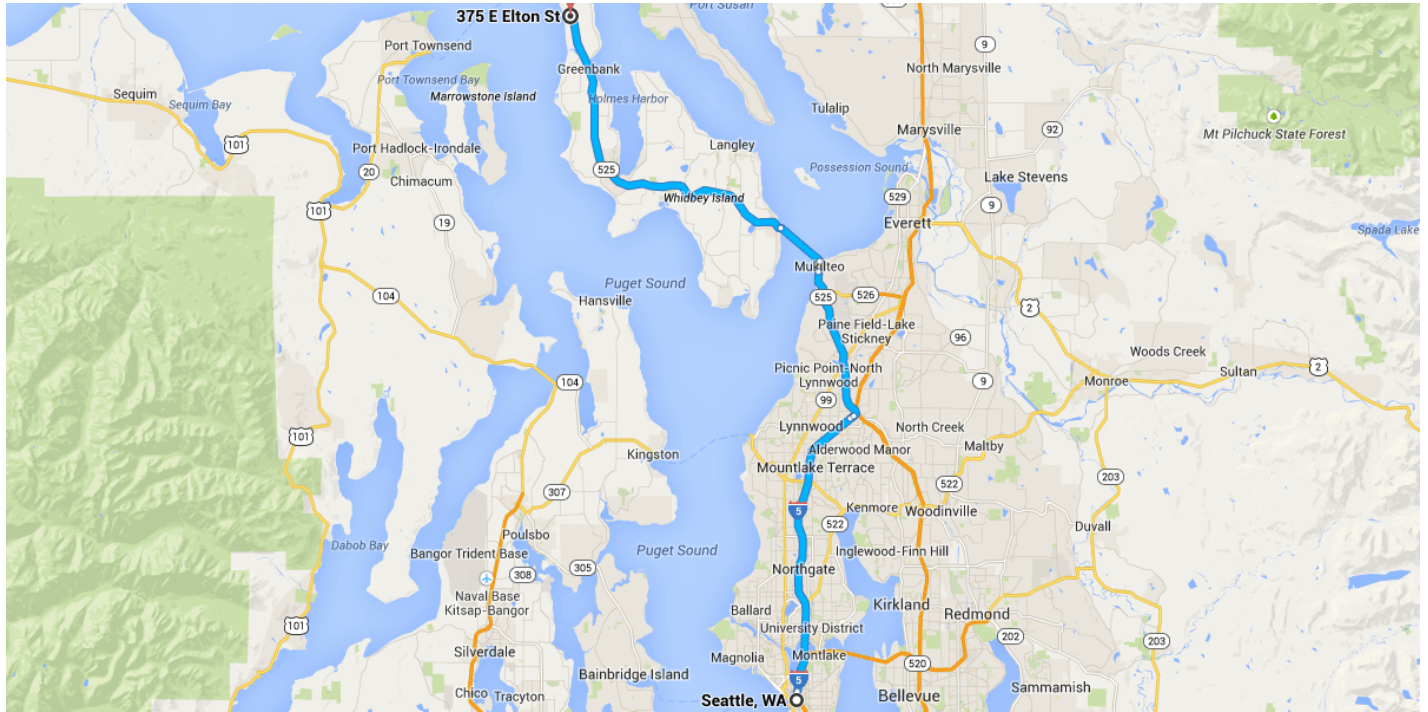

Directions from Seattle, WA to 375 E Elton St

○ Seattle, WA

This route includes a ferry.

Get on I-5 N from 4th Ave

- 0.6 mi / 2 min
- 1. Head southwest on Madison St toward 4th Ave
- 197 ft
- 2. Take the 1st right onto 4th Ave
- 0.2 mi
- 3. Turn right at the 3rd cross street onto University St
- 0.1 mi
- 4. Slight right to merge onto I-5 N toward Vancouver BC
- 0.3 mi

Follow I-5 N to WA-525/Clinton - Mukilteo in Mukilteo

25.5 mi / 32 min

Coupeville, WA 98239

These directions are for planning purposes only. You may find that construction projects, traffic, weather, or other events may cause conditions to differ from the map results, and you should plan your route accordingly. You must obey all signs or notices regarding your route.

Map data ©2014 Google

8389.kmz

Public · 0 views
Created on May 15 · By Bryson · Updated < 1 minute ago

8389

From: Seattle, WA

Driving directions to 48.139931,-122.594797

To: 48.139931,-122.594797