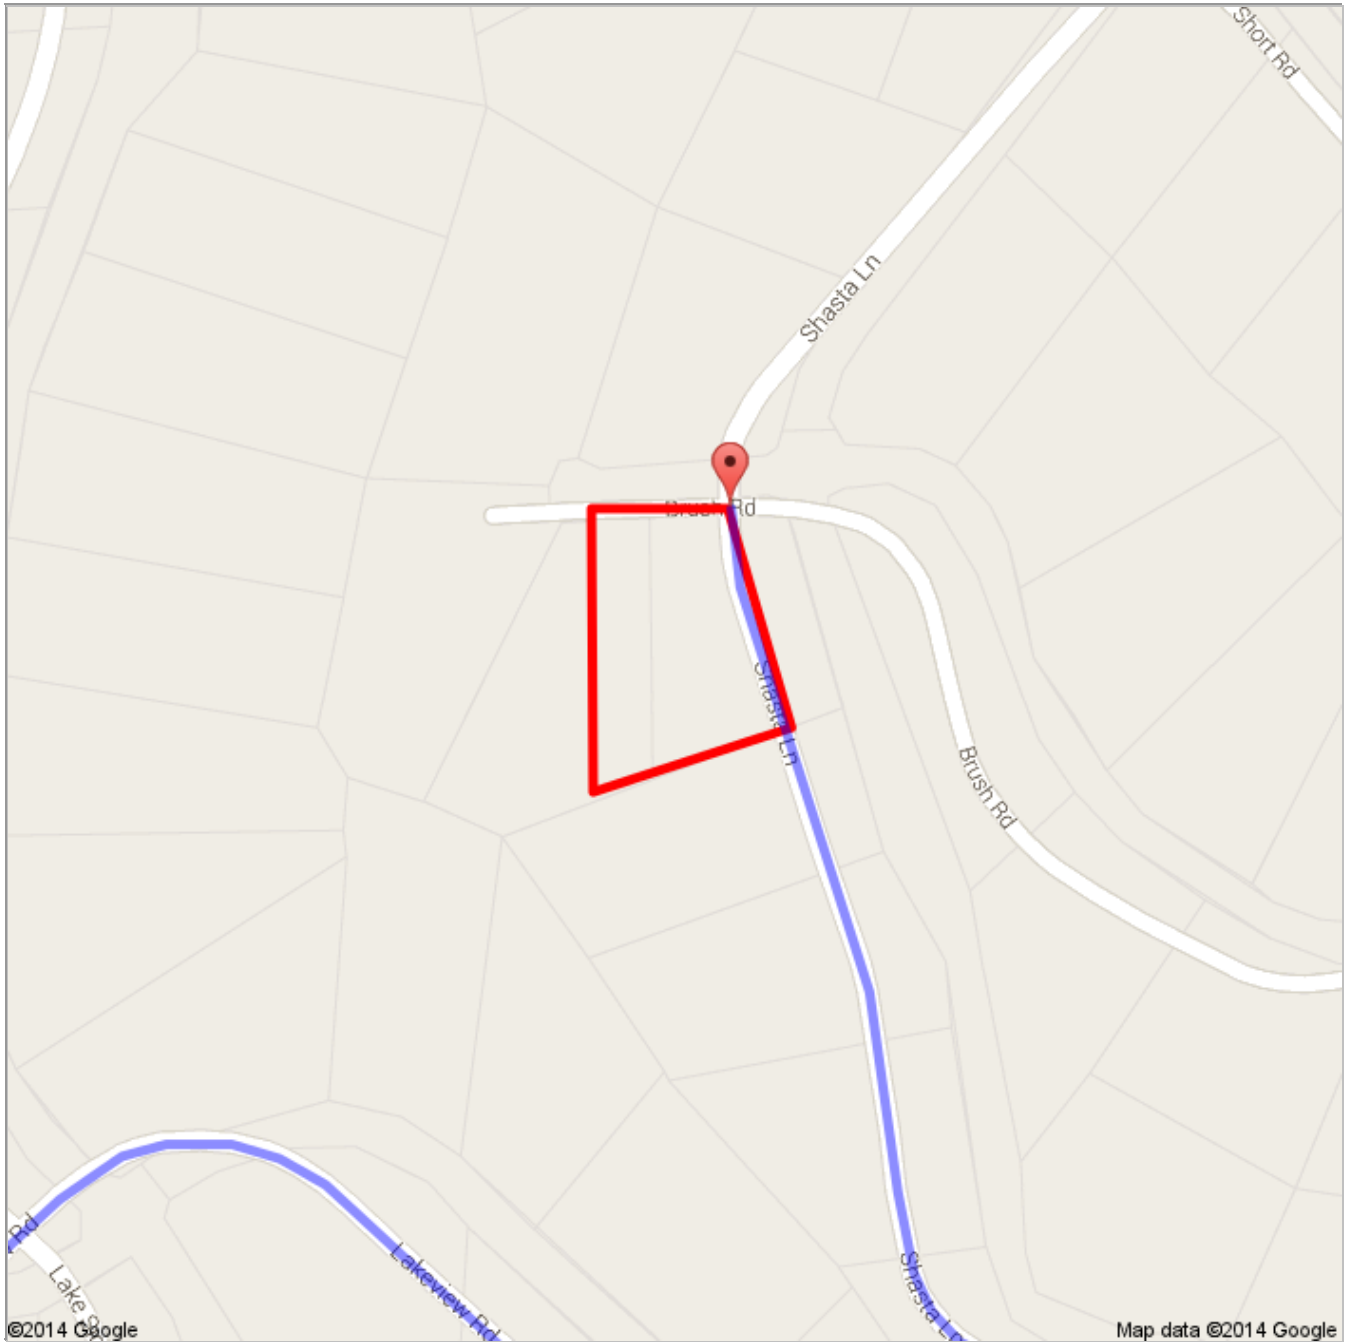

8312DD.kmz

Public · 0 views
Created on Mar 12 · By Bryson · Updated < 1 minute ago

8312

From: Redding, CA

Driving directions to 41.952136, -122.388401

To: 41.952136, -122.388401