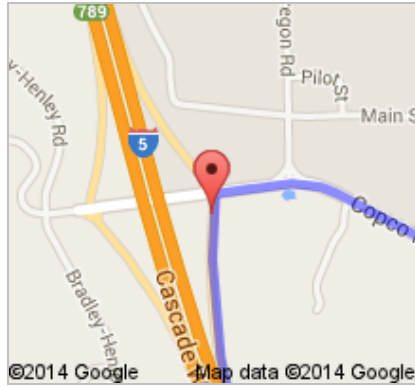

Directions to Shasta Ln
125 mi – about 2 hours 12 mins

 Redding, CA

1. Head **south** on **Market St** toward **Shasta St**

go 443 ft
total 443 ft

 2. Turn left onto **CA-44 E/Tehama St** (signs for I-5)
Continue to follow CA-44 E
About 2 mins

go 1.7 mi
total 1.7 mi

 3. Slight right to merge onto **I-5 N** toward **Weed/Portland**
About 1 hour 41 mins

go 111 mi
total 113 mi

 4. Take the exit toward **Henley Hornbrook**

go 0.3 mi
total 113 mi

➔ 5. Turn right onto **Copco Rd**
About 17 mins

go 8.0 mi
total 121 mi

➔ 6. Turn right onto **Lakeview Rd**
About 10 mins

go 3.8 mi
total 125 mi

↶ 7. Turn left onto **Shasta Ln**
About 2 mins

go 0.6 mi
total 125 mi

B Shasta Ln

These directions are for planning purposes only. You may find that construction projects, traffic, weather, or other events may cause conditions to differ from the map results, and you should plan your route accordingly. You must obey all signs or notices regarding your route.

8312

From: Redding, CA

Driving directions to 41.952136, -122.388401

To: 41.952136, -122.388401