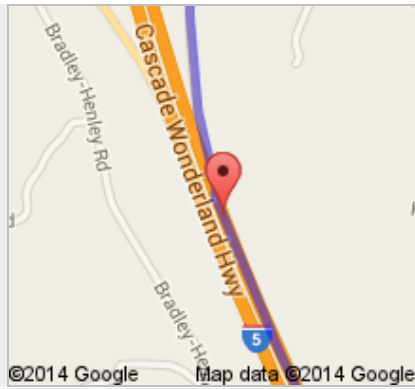

Directions to Shasta Ln
125 mi – about 2 hours 12 mins

 Redding, CA

1. Head **south** on **Market St** toward **Shasta St**

go 443 ft
total 443 ft

 2. Turn left onto **CA-44 E/Tehama St** (signs for I-5)
Continue to follow CA-44 E
About 2 mins

go 1.7 mi
total 1.7 mi

 3. Slight right to merge onto **I-5 N** toward **Weed/Portland**
About 1 hour 41 mins

go 111 mi
total 113 mi

 4. Take the exit toward **Henley Hornbrook**

go 0.3 mi
total 113 mi

➔ 5. Turn right onto **Copco Rd**
About 17 mins

go 8.0 mi
total 121 mi

➔ 6. Turn right onto **Lakeview Rd**
About 10 mins

go 3.8 mi
total 125 mi

↶ 7. Turn left onto **Shasta Ln**
About 2 mins

go 0.6 mi
total 125 mi

B Shasta Ln

These directions are for planning purposes only. You may find that construction projects, traffic, weather, or other events may cause conditions to differ from the map results, and you should plan your route accordingly. You must obey all signs or notices regarding your route.

8312

From: Redding, CA

Driving directions to 41.952136, -122.388401

To: 41.952136, -122.388401