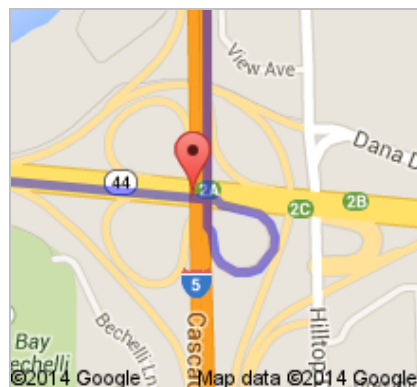

Directions to Shasta Ln
125 mi – about 2 hours 12 mins

 Redding, CA

1. Head **south** on **Market St** toward **Shasta St**

go 443 ft
total 443 ft

 2. Turn left onto **CA-44 E/Tehama St** (signs for I-5)
Continue to follow CA-44 E
About 2 mins

go 1.7 mi
total 1.7 mi

 3. Slight right to merge onto **I-5 N** toward **Weed/Portland**
About 1 hour 41 mins

go 111 mi
total 113 mi

 4. Take the exit toward **Henley Hornbrook**

go 0.3 mi
total 113 mi

➔ 5. Turn right onto **Copco Rd**
About 17 mins

go 8.0 mi
total 121 mi

➔ 6. Turn right onto **Lakeview Rd**
About 10 mins

go 3.8 mi
total 125 mi

↶ 7. Turn left onto **Shasta Ln**
About 2 mins

go 0.6 mi
total 125 mi

B Shasta Ln

These directions are for planning purposes only. You may find that construction projects, traffic, weather, or other events may cause conditions to differ from the map results, and you should plan your route accordingly. You must obey all signs or notices regarding your route.

8312

From: Redding, CA

Driving directions to 41.952136, -122.388401

To: 41.952136, -122.388401