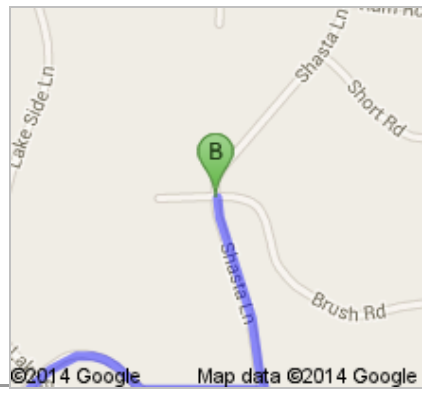

Directions to Shasta Ln
125 mi – about 2 hours 12 mins

 Redding, CA

1. Head **south** on **Market St** toward **Shasta St**

go 443 ft
total 443 ft

 2. Turn left onto **CA-44 E/Tehama St** (signs for I-5)
Continue to follow CA-44 E
About 2 mins

go 1.7 mi
total 1.7 mi

 3. Slight right to merge onto **I-5 N** toward **Weed/Portland**
About 1 hour 41 mins

go 111 mi
total 113 mi

 4. Take the exit toward **Henley Hornbrook**

go 0.3 mi
total 113 mi

➔ 5. Turn right onto **Copco Rd**
About 17 mins

go 8.0 mi
total 121 mi

➔ 6. Turn right onto **Lakeview Rd**
About 10 mins

go 3.8 mi
total 125 mi

↶ 7. Turn left onto **Shasta Ln**
About 2 mins

go 0.6 mi
total 125 mi

B Shasta Ln

These directions are for planning purposes only. You may find that construction projects, traffic, weather, or other events may cause conditions to differ from the map results, and you should plan your route accordingly. You must obey all signs or notices regarding your route.

8312

From: Redding, CA

Driving directions to 41.952136, -122.388401

To: 41.952136, -122.388401