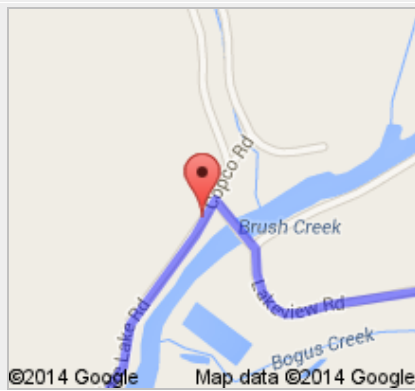

Directions to Shasta Ln
125 mi – about 2 hours 12 mins

 Redding, CA

1. Head **south** on **Market St** toward **Shasta St**

go 443 ft
total 443 ft

 2. Turn left onto **CA-44 E/Tehama St** (signs for I-5)
Continue to follow CA-44 E
About 2 mins

go 1.7 mi
total 1.7 mi

 3. Slight right to merge onto **I-5 N** toward **Weed/Portland**
About 1 hour 41 mins

go 111 mi
total 113 mi

 4. Take the exit toward **Henley Hornbrook**

go 0.3 mi
total 113 mi

➔ 5. Turn right onto **Copco Rd**
About 17 mins

go 8.0 mi
total 121 mi

➔ 6. Turn right onto **Lakeview Rd**
About 10 mins

go 3.8 mi
total 125 mi

↶ 7. Turn left onto **Shasta Ln**
About 2 mins

go 0.6 mi
total 125 mi

B Shasta Ln

These directions are for planning purposes only. You may find that construction projects, traffic, weather, or other events may cause conditions to differ from the map results, and you should plan your route accordingly. You must obey all signs or notices regarding your route.

8312

From: Redding, CA

Driving directions to 41.952136, -122.388401

To: 41.952136, -122.388401