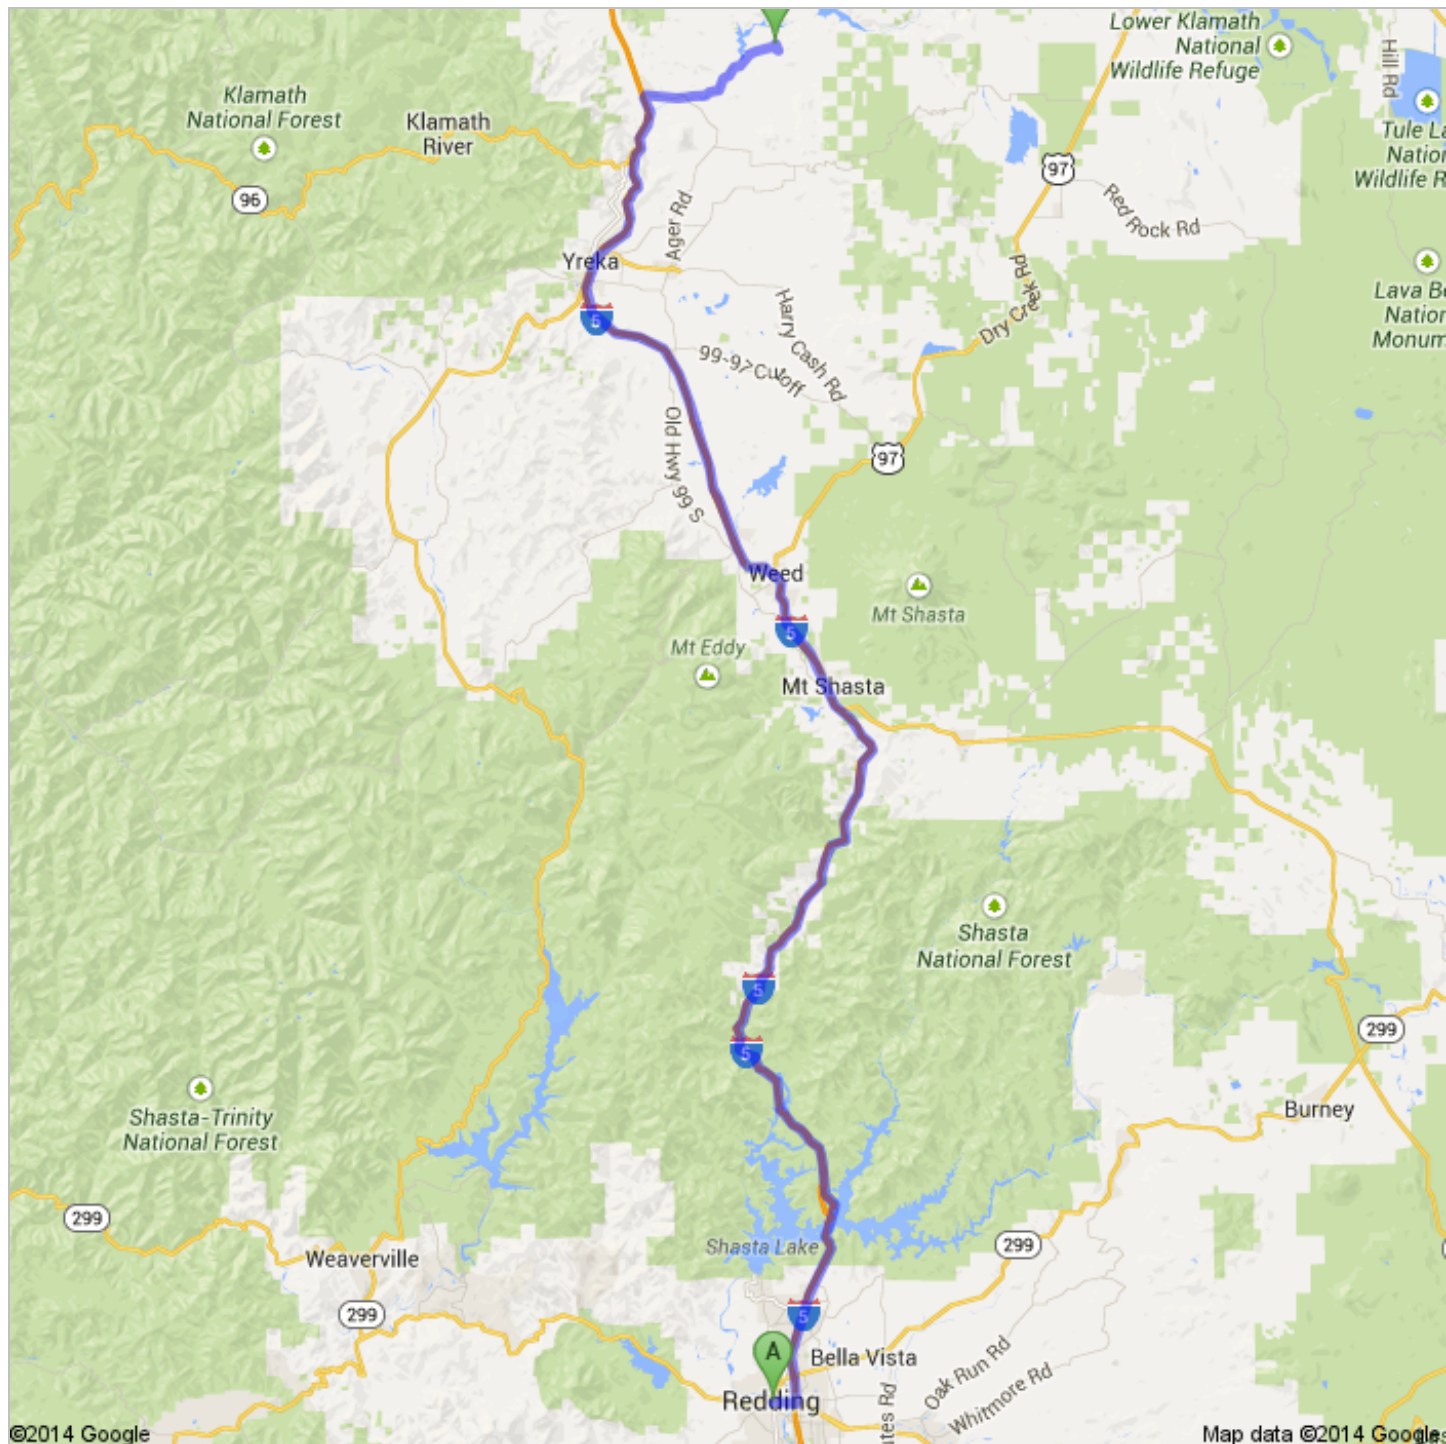

Directions to Shasta Ln
125 mi – about 2 hours 12 mins

 Redding, CA

1. Head **south** on **Market St** toward **Shasta St**

go 443 ft
total 443 ft

 2. Turn left onto **CA-44 E/Tehama St** (signs for I-5)
Continue to follow CA-44 E
About 2 mins

go 1.7 mi
total 1.7 mi

 3. Slight right to merge onto **I-5 N** toward **Weed/Portland**
About 1 hour 41 mins

go 111 mi
total 113 mi

 4. Take the exit toward **Henley Hornbrook**

go 0.3 mi
total 113 mi

➔ 5. Turn right onto **Copco Rd**
About 17 mins

go 8.0 mi
total 121 mi

➔ 6. Turn right onto **Lakeview Rd**
About 10 mins

go 3.8 mi
total 125 mi

↶ 7. Turn left onto **Shasta Ln**
About 2 mins

go 0.6 mi
total 125 mi

B Shasta Ln

These directions are for planning purposes only. You may find that construction projects, traffic, weather, or other events may cause conditions to differ from the map results, and you should plan your route accordingly. You must obey all signs or notices regarding your route.

8312

From: Redding, CA

Driving directions to 41.952136, -122.388401

To: 41.952136, -122.388401